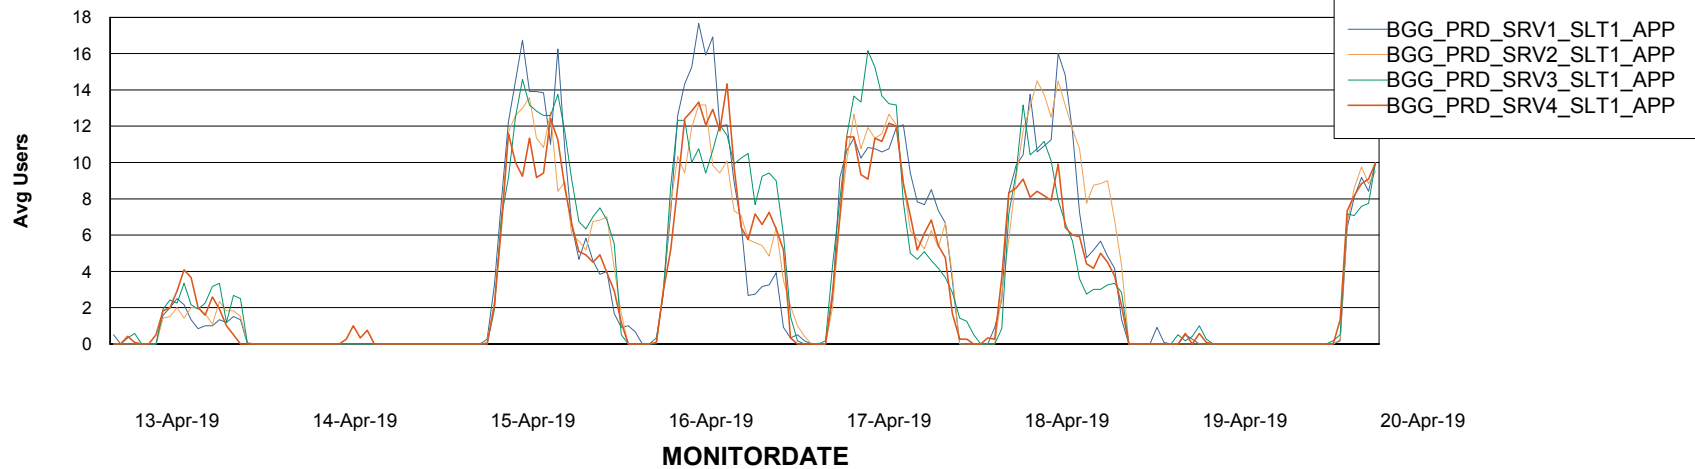

Avg users per day per ABS server