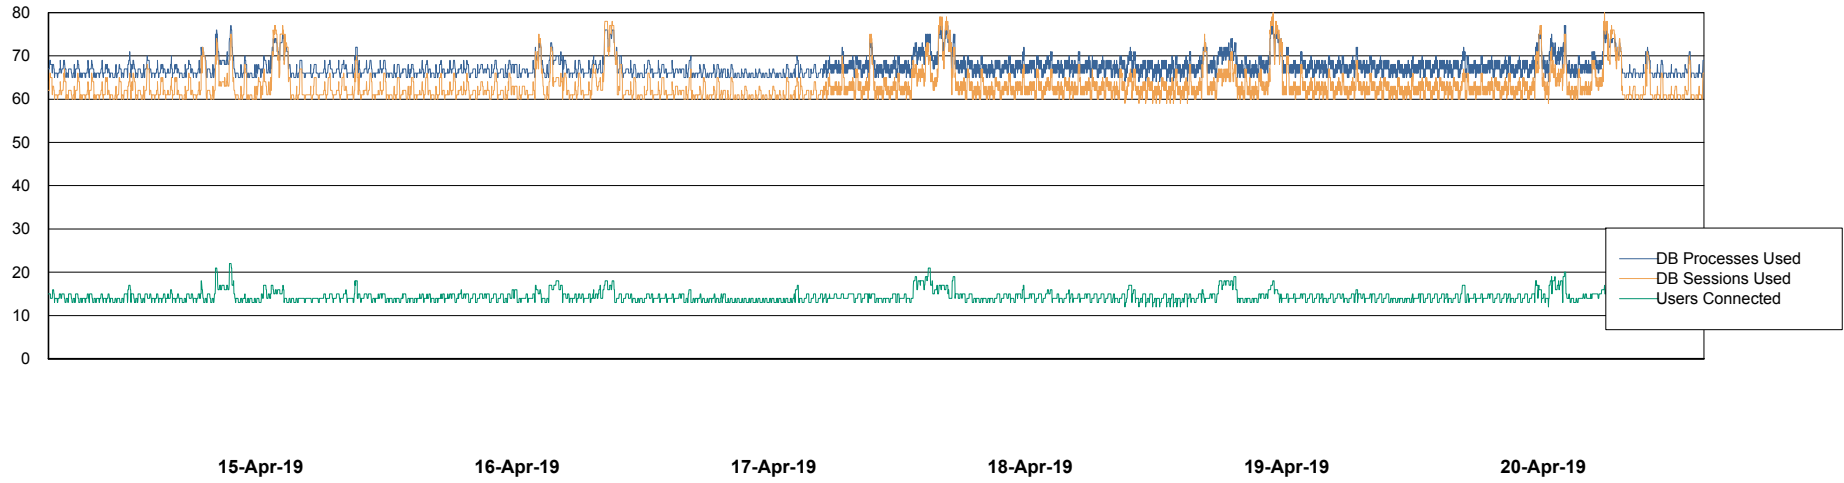

Database Performance BGGDB_BI