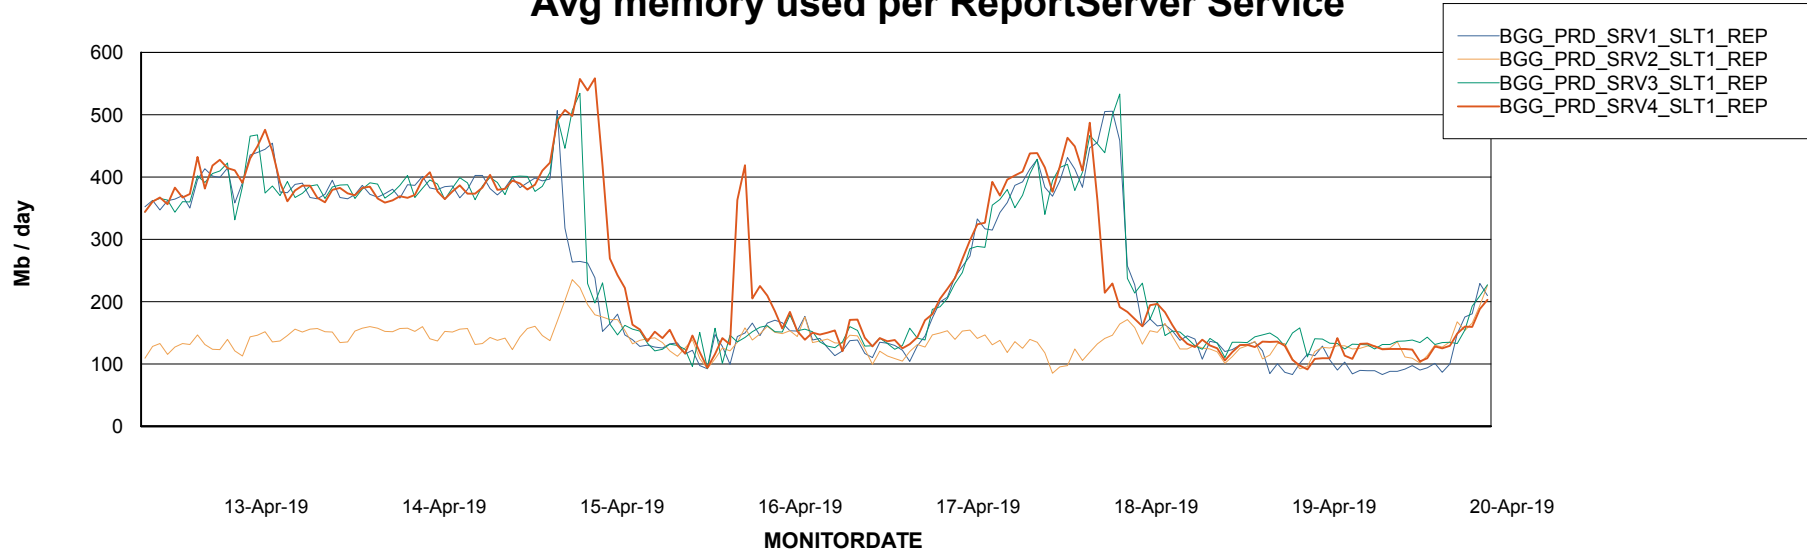

ABSSolute Application ReportServer Services

Avg memory used per ReportServer Service