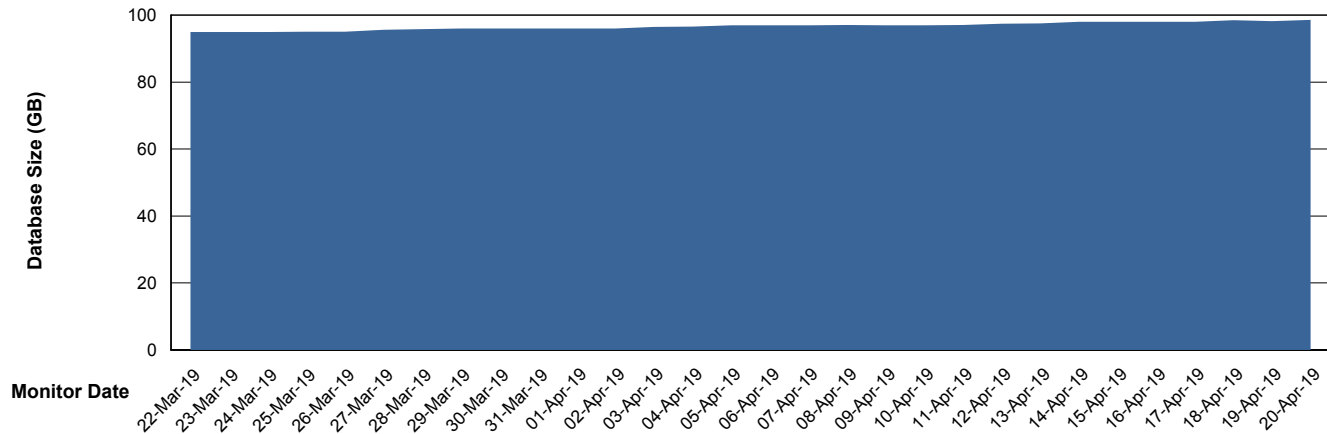

# Weekly SLA Customer Report

Customer BGG\_Production  
Database ID 58

DATABASE SIZE BGGDB\_BI

### Database growth over last month

DATABASE SIZE BGGDB\_Production

### Database growth over last month