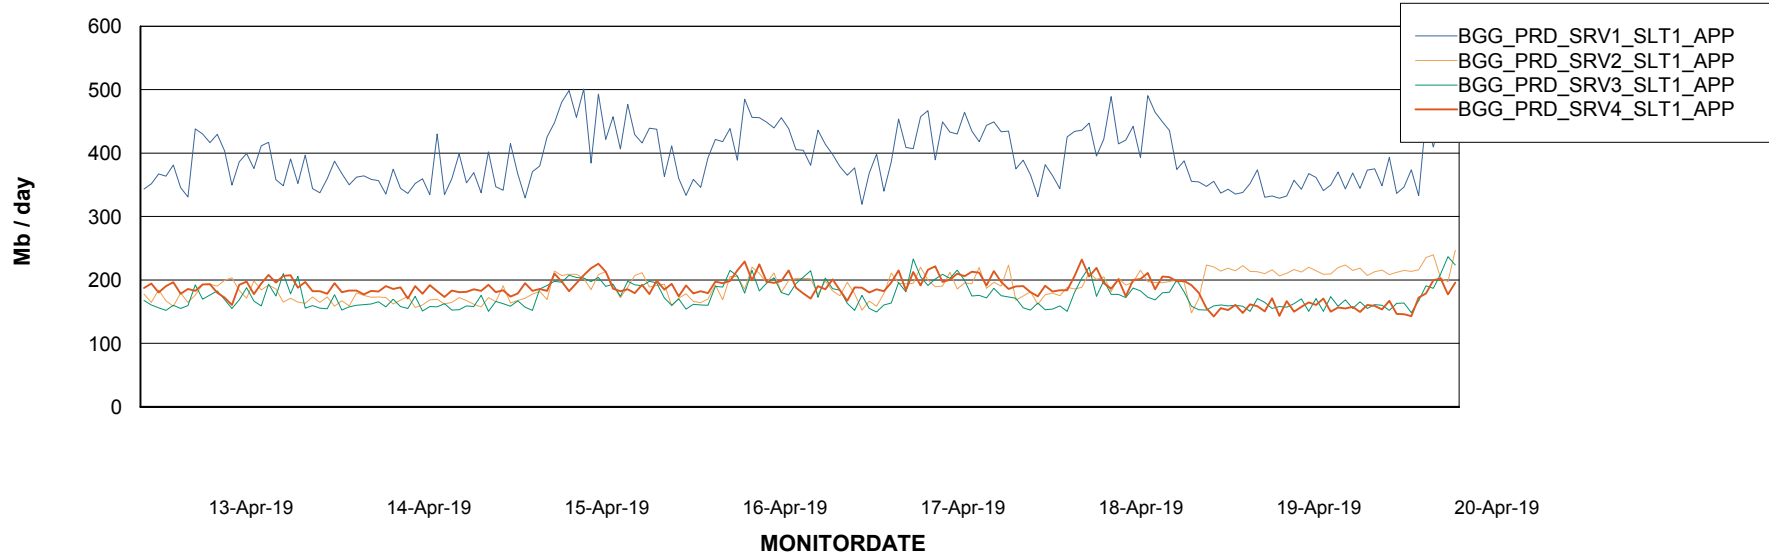

ABSSolute Application Server Services

Avg memory used per ABS Server Service