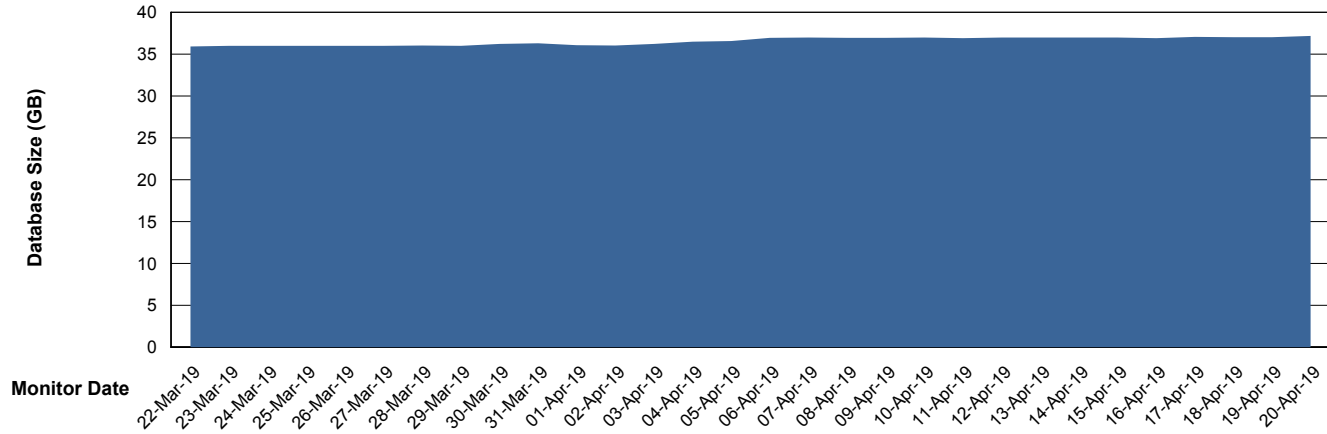

DATABASE SIZE BGGDB_BI

Database growth over last month