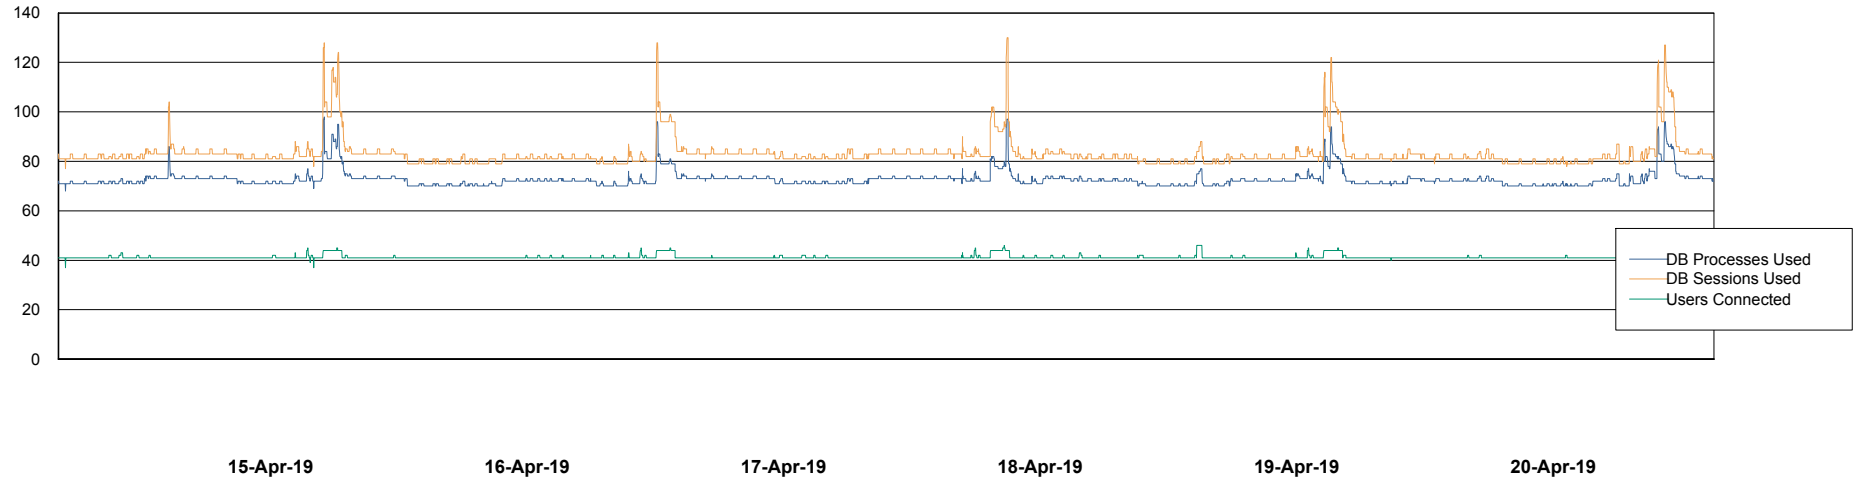

Weekly SLA Customer Report

Customer BCM_Production
Database ID 81

Database Performance BCMDB_ABS1 Production Database

Weekly SLA Customer Report

Customer BCM_Production
Database ID 81

Database Performance BCMDB_ABS1SB Standby Database