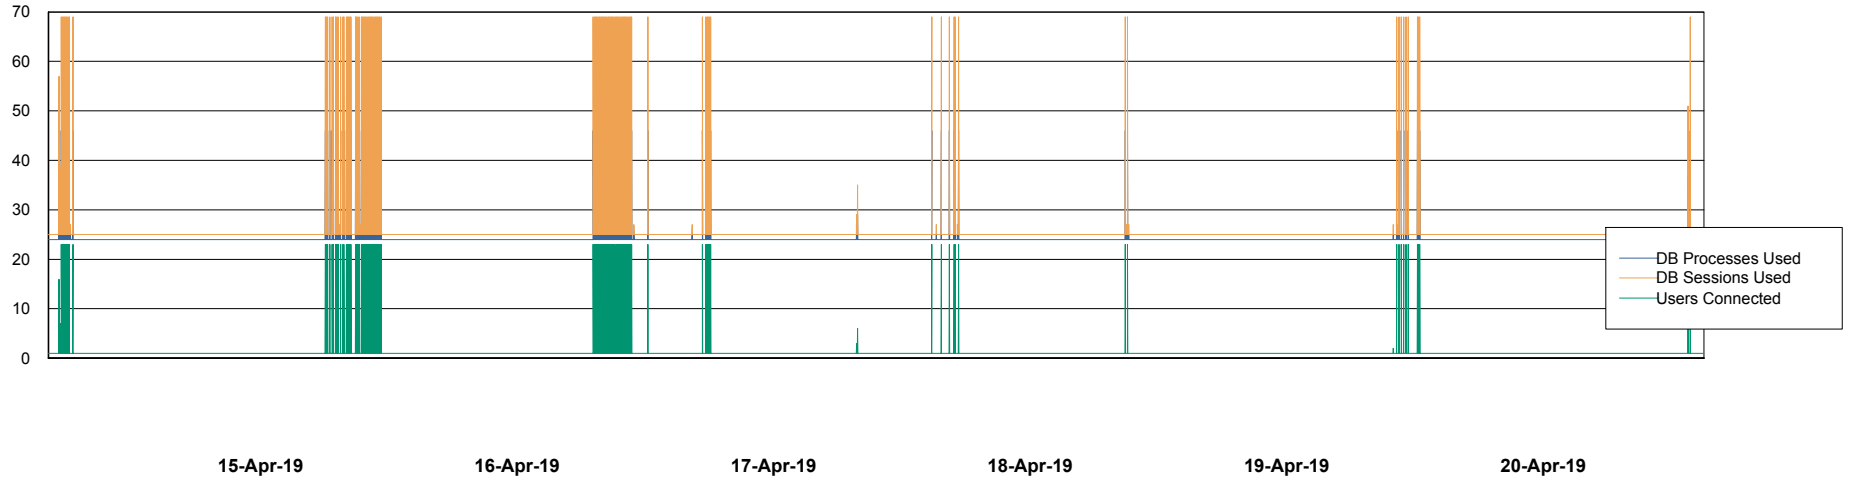

Weekly SLA Customer Report

Customer AUJ_Production
Database ID 41

Database Performance AUJ_DB4_Primary

Weekly SLA Customer Report

Customer AUJ_Production
Database ID 41

Database Performance AUJ_DB5_Standby

Weekly SLA Customer Report

Customer AUJ_Production
Database ID 41

Database Performance AUJ_DB6_Standby2

Weekly SLA Customer Report

Customer AUJ_Production
Database ID 41

Database Performance AUJDB_BI

Weekly SLA Customer Report