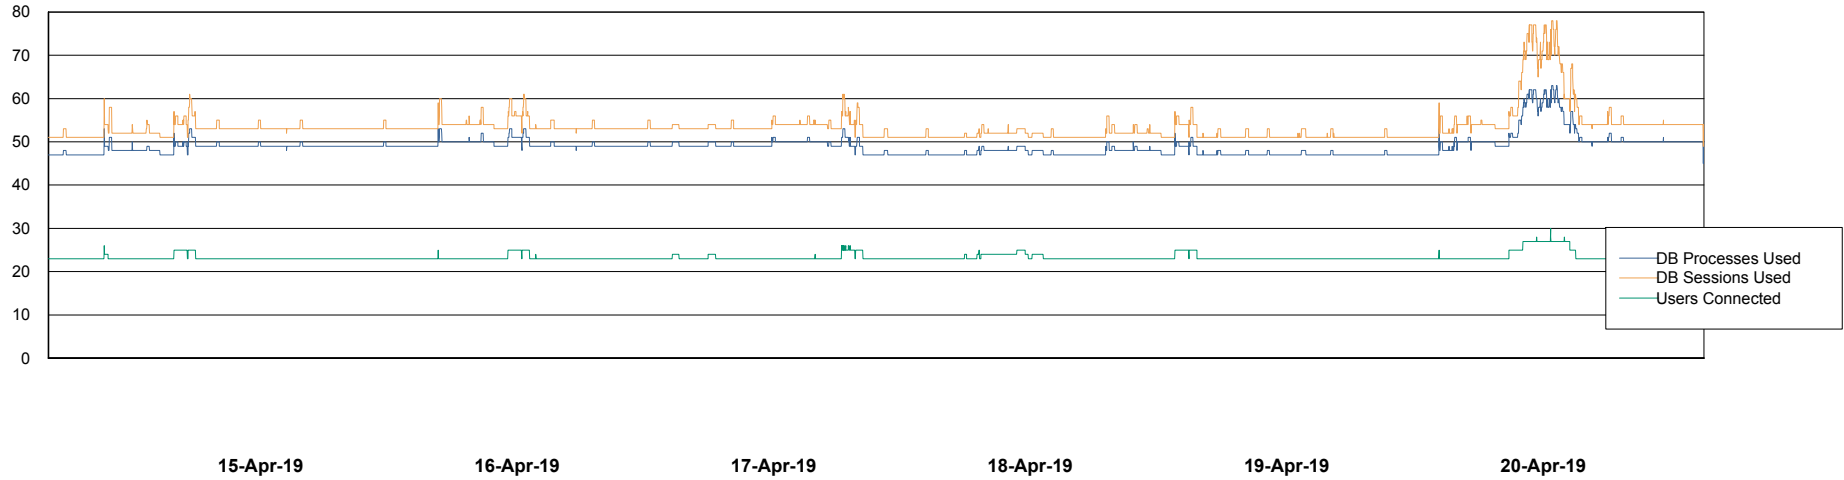

Database Performance AUJDB_BI_TS1