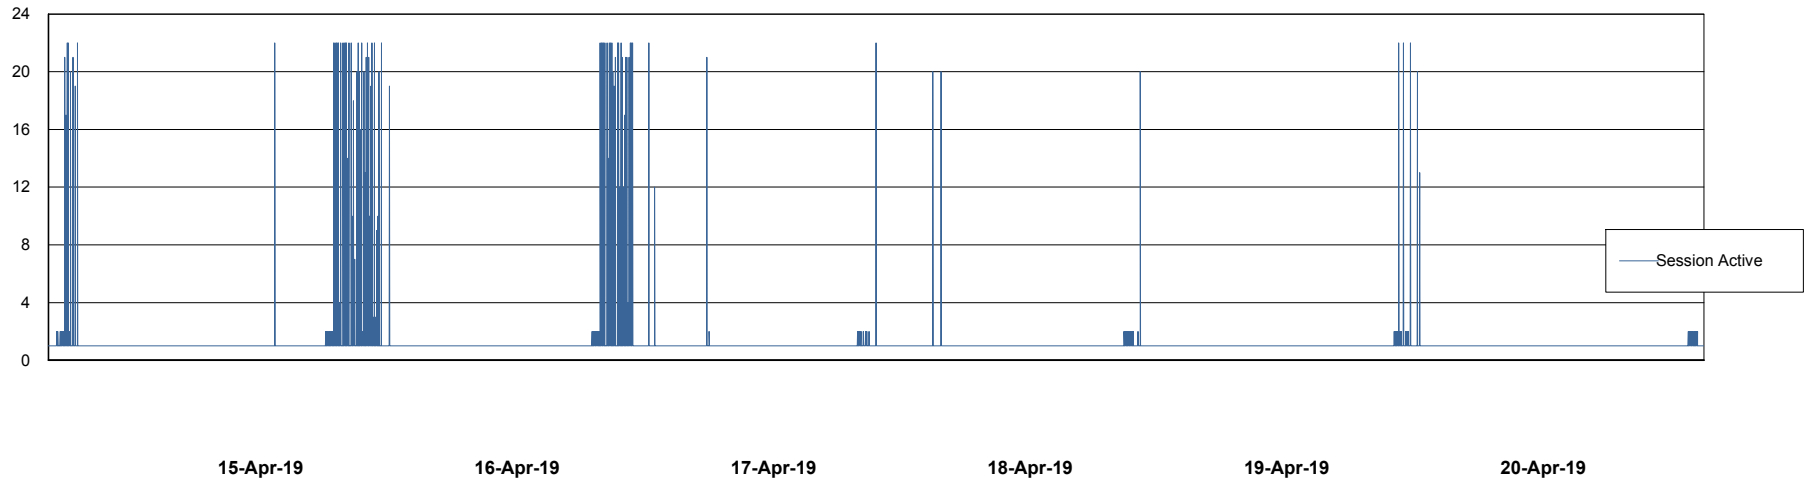

Weekly SLA Customer Report

Customer AUJ_Production
Database ID 41

Database Performance AUJ_DB4_Primary

Weekly SLA Customer Report

Customer AUJ_Production
Database ID 41

Database Performance AUJ_DB5_Standby

Weekly SLA Customer Report

Customer AUJ_Production
Database ID 41

Database Performance AUJ_DB6_Standby2

Weekly SLA Customer Report

Customer AUJ_Production
Database ID 41

Database Performance AUJDB_BI

Weekly SLA Customer Report