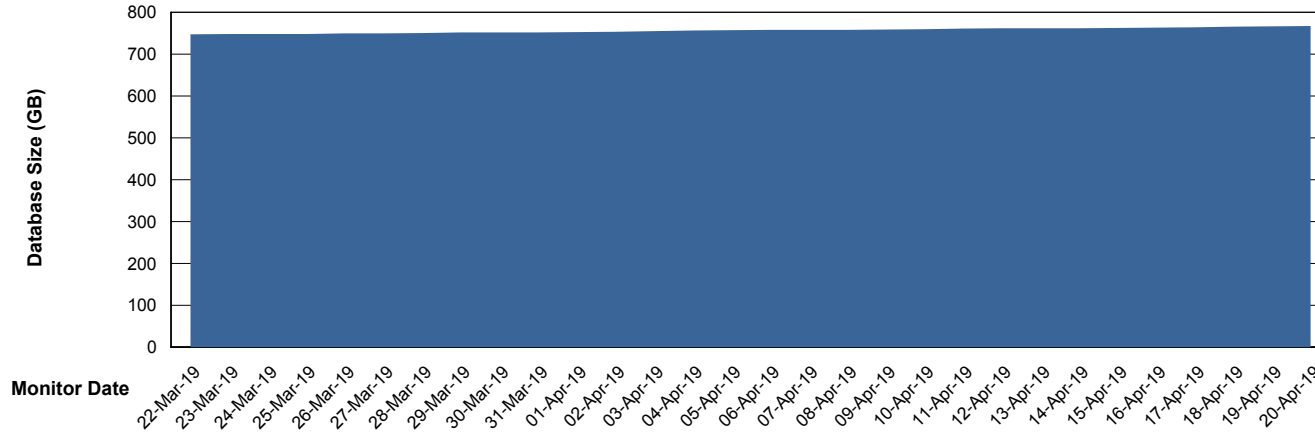

Customer AUJ_Production
Database ID 41

Database Performance AUJDB_BI_TS1

Weekly SLA Customer Report

Customer AUJ_Production
Database ID 41

DATABASE SIZE AUJ_DB4_Primary

Database growth over last month

DATABASE SIZE AUJDB_BI

Database growth over last month

Weekly SLA Customer Report

Customer AUJ_Production
Database ID 41

DATABASE SIZE AUJDB_BI_TS1

Database growth over last month

Weekly SLA Customer Report

Customer AUJ_Production
 Database ID 41