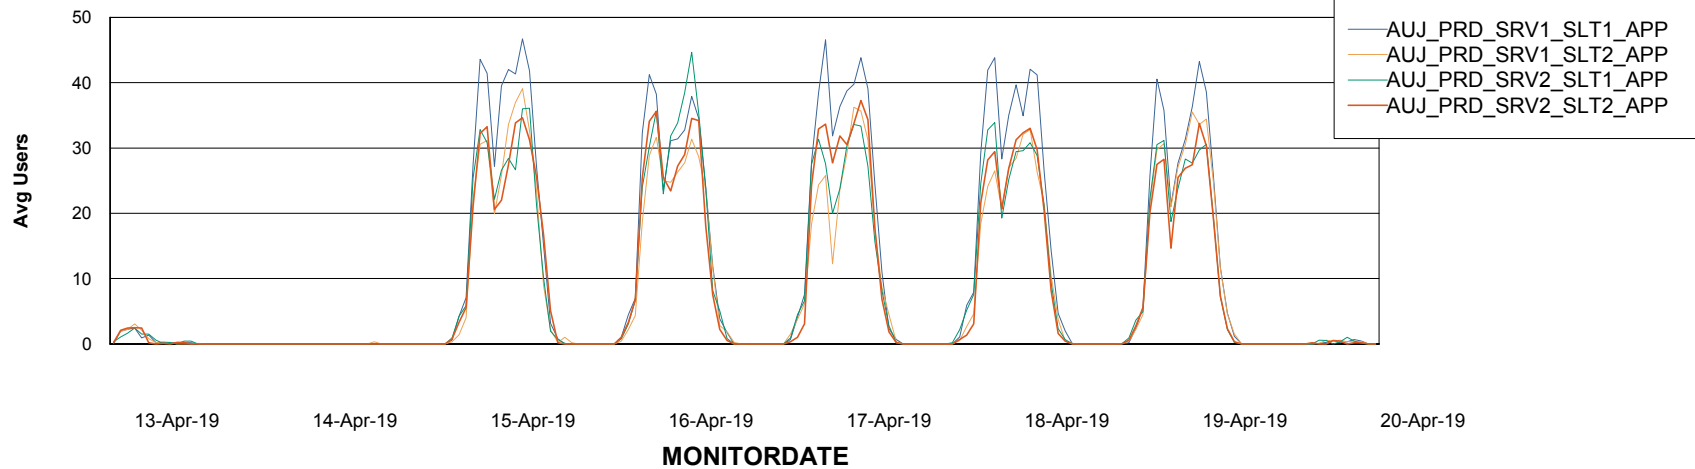

Weekly SLA Customer Report

Customer AUJ_Production
Database ID 41

ABSSolute Application Server Services

Avg memory used per ABS Server Service

Avg users per day per ABS server

Weekly SLA Customer Report

Customer AUJ_Production
Database ID 41