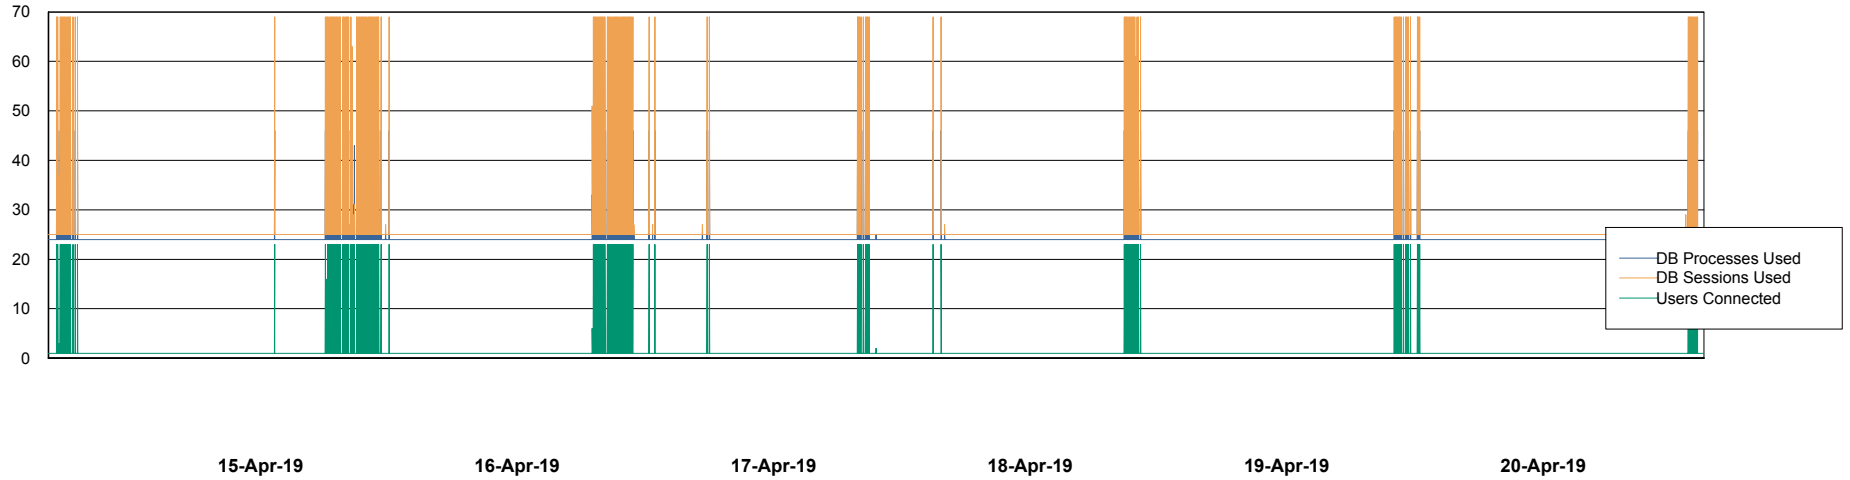

Weekly SLA Customer Report

Customer AUJ_Production
Database ID 41

Database Performance AUJ_DB4_Primary

Weekly SLA Customer Report

Customer AUJ_Production
Database ID 41

Database Performance AUJ_DB5_Standby

Weekly SLA Customer Report

Customer AUJ_Production
Database ID 41

Database Performance AUJ_DB6_Standby2

Weekly SLA Customer Report

Customer AUJ_Production
Database ID 41

Database Performance AUJDB_BI

Weekly SLA Customer Report