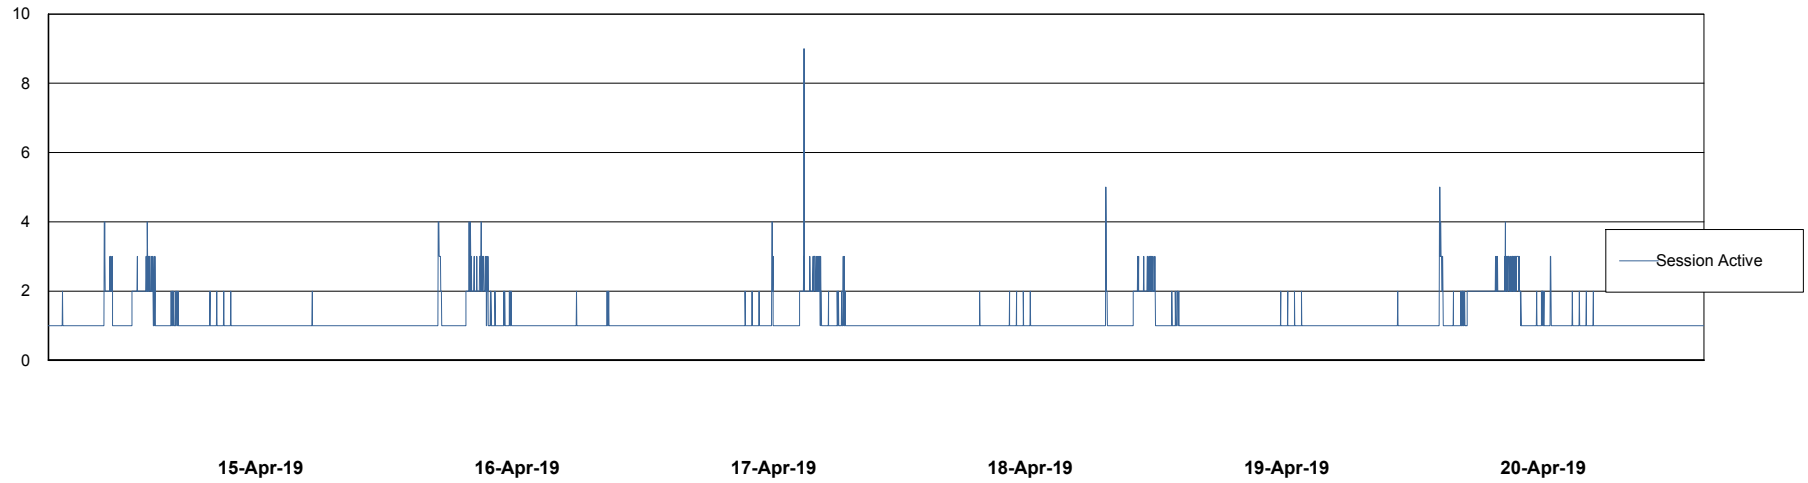

Weekly SLA Customer Report

Customer AUJ_Production
Database ID 41

Database Performance AUJ_DB6_Standby2

Weekly SLA Customer Report

Customer AUJ_Production
Database ID 41

Database Performance AUJDB_BI

Weekly SLA Customer Report

Customer AUJ_Production
Database ID 41

Database Performance AUJDB_BI_TS1

Weekly SLA Customer Report

Customer AUJ_Production
Database ID 41

DATABASE SIZE AUJ_DB4_Primary

Database growth over last month

DATABASE SIZE AUJDB_BI