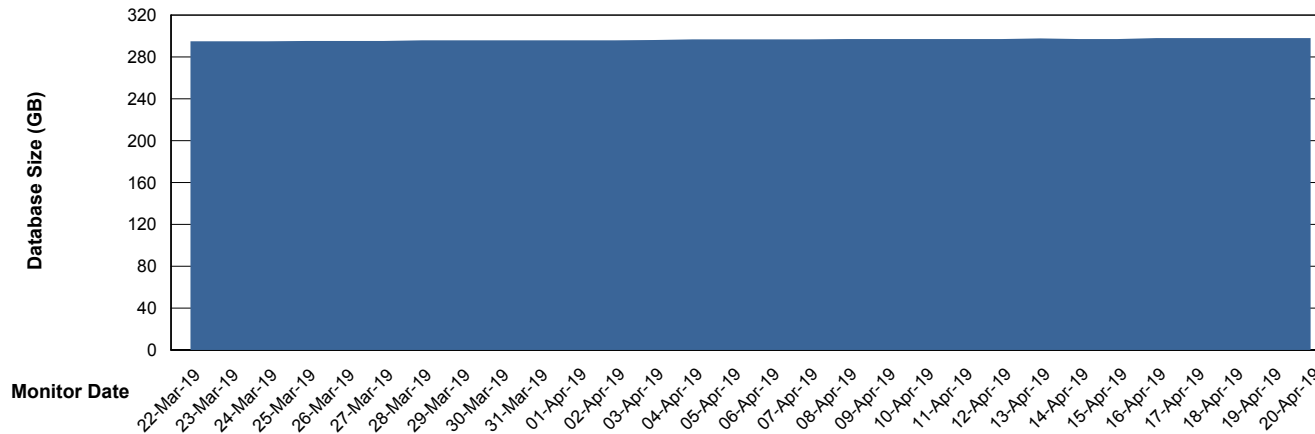

Customer AUJ_Production
Database ID 41

Database Performance AUJDB_BI_TS1

Weekly SLA Customer Report

Customer AUJ_Production
Database ID 41

DATABASE SIZE AUJ_DB4_Primary

Database growth over last month

DATABASE SIZE AUJDB_BI

Database growth over last month

Weekly SLA Customer Report

Customer AUJ_Production
Database ID 41

DATABASE SIZE AUJDB_BI_TS1

Database growth over last month

Weekly SLA Customer Report

Customer AUJ_Production
 Database ID 41