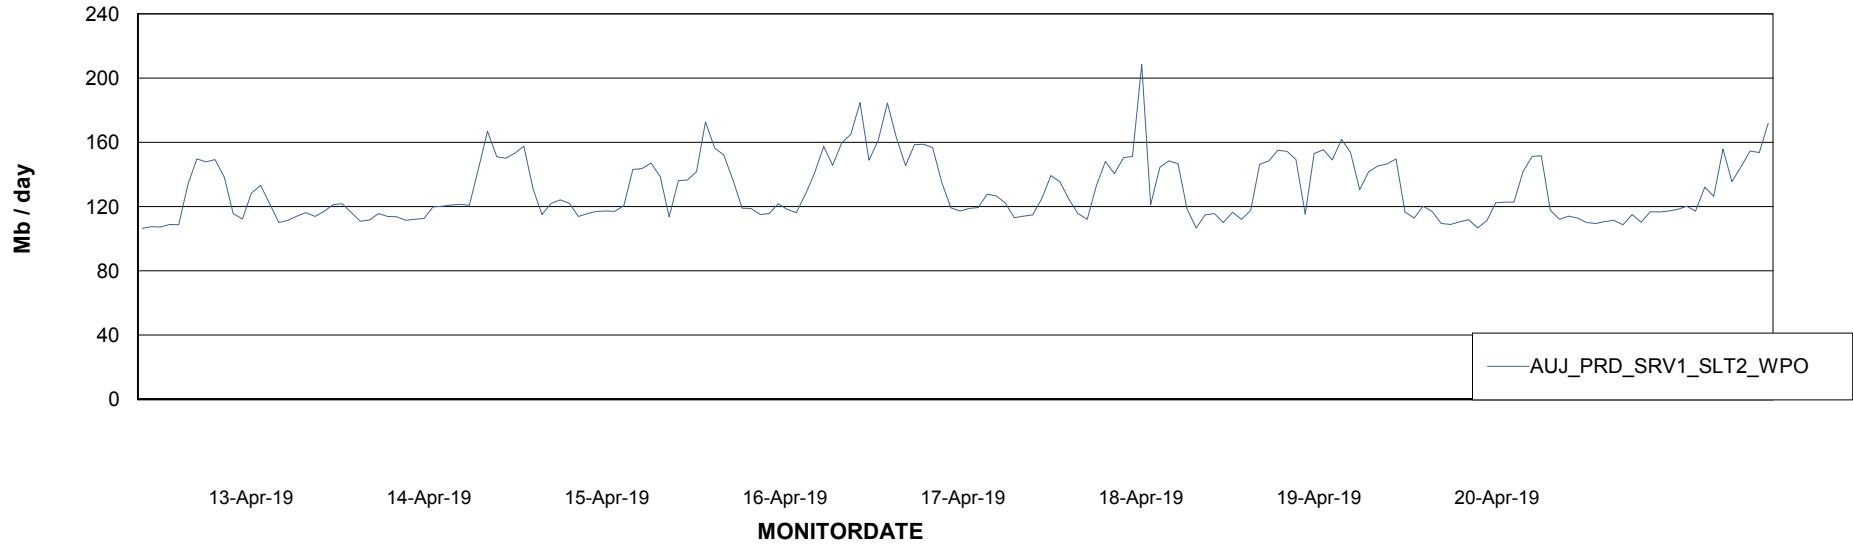

ABSSolute Application ReportServer Services

Avg memory used per ReportServer Service

Weekly SLA Customer Report

Customer AUJ_Production
Database ID 41

ABSSolute Web Component Services

Avg memory used per ABS Web component