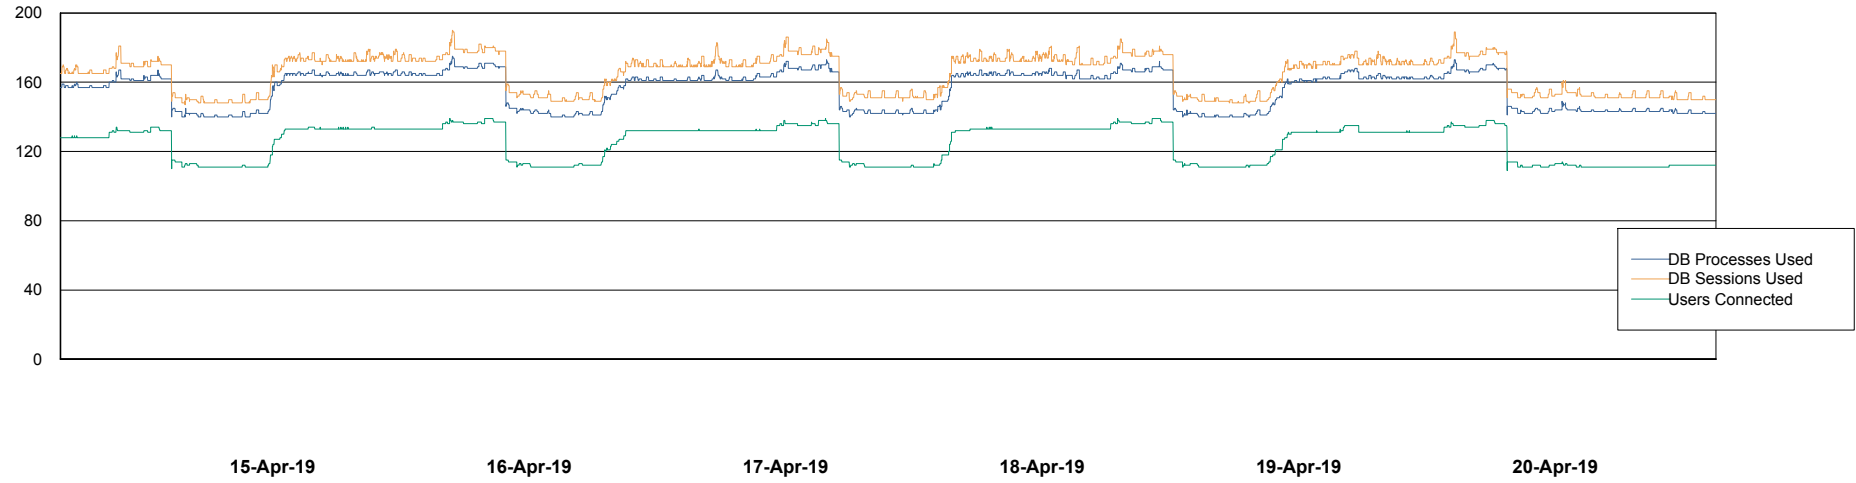

Weekly SLA Customer Report

Customer AUJ_Production
Database ID 41

Database Performance AUJ_DB4_Primary

Weekly SLA Customer Report

Customer AUJ_Production
Database ID 41

Database Performance AUJ_DB5_Standby