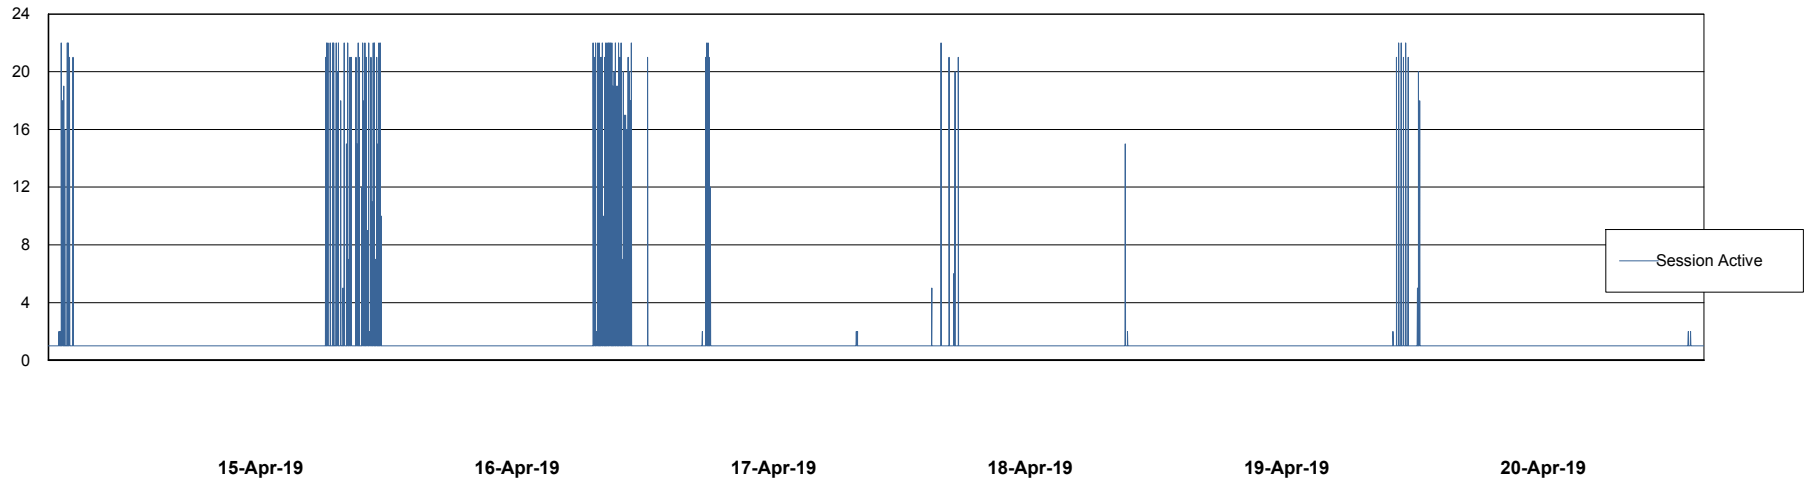

Weekly SLA Customer Report

Customer AUJ_Production
Database ID 41

Database Performance AUJ_DB4_Primary

Weekly SLA Customer Report

Customer AUJ_Production
Database ID 41

Database Performance AUJ_DB5_Standby

Weekly SLA Customer Report

Customer AUJ_Production
Database ID 41

Database Performance AUJ_DB6_Standby2

Weekly SLA Customer Report

Customer AUJ_Production
Database ID 41

Database Performance AUJDB_BI

Weekly SLA Customer Report