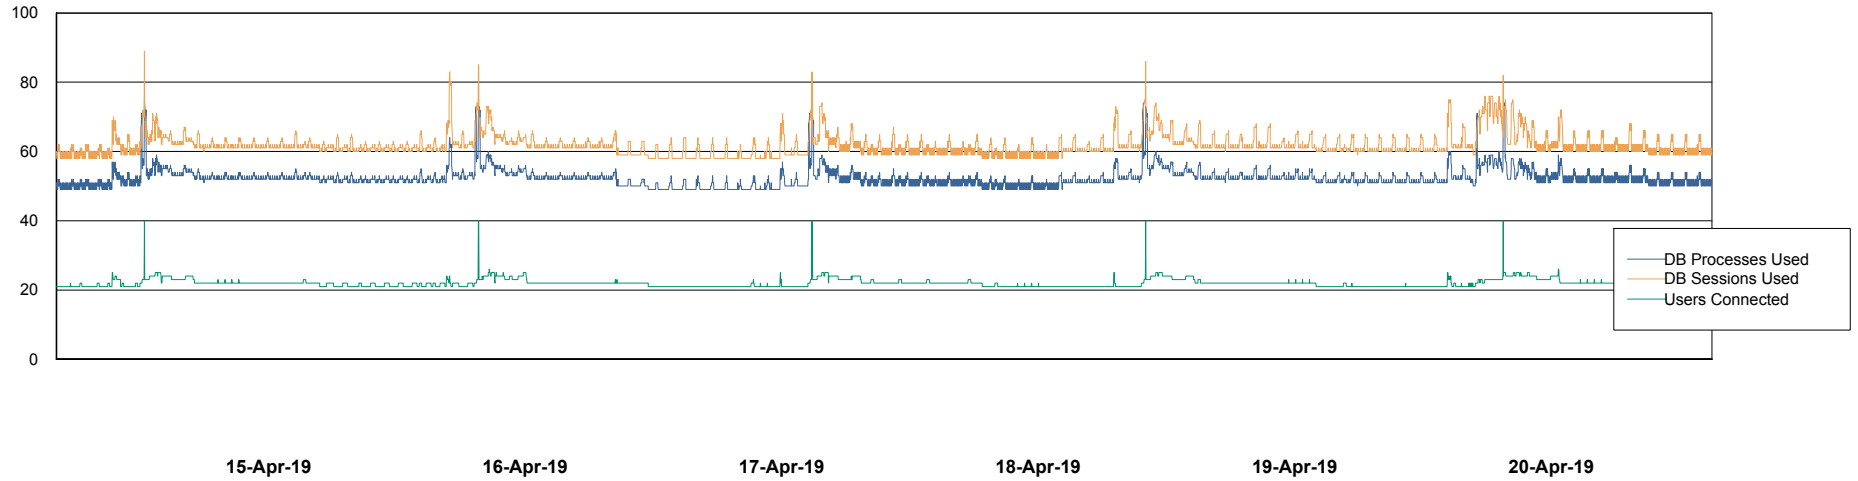

Weekly SLA Customer Report

Customer AUJ_Production
Database ID 41

Database Performance AUJ_DB6_Standby2

Weekly SLA Customer Report

Customer AUJ_Production
Database ID 41

Database Performance AUJDB_BI

Weekly SLA Customer Report