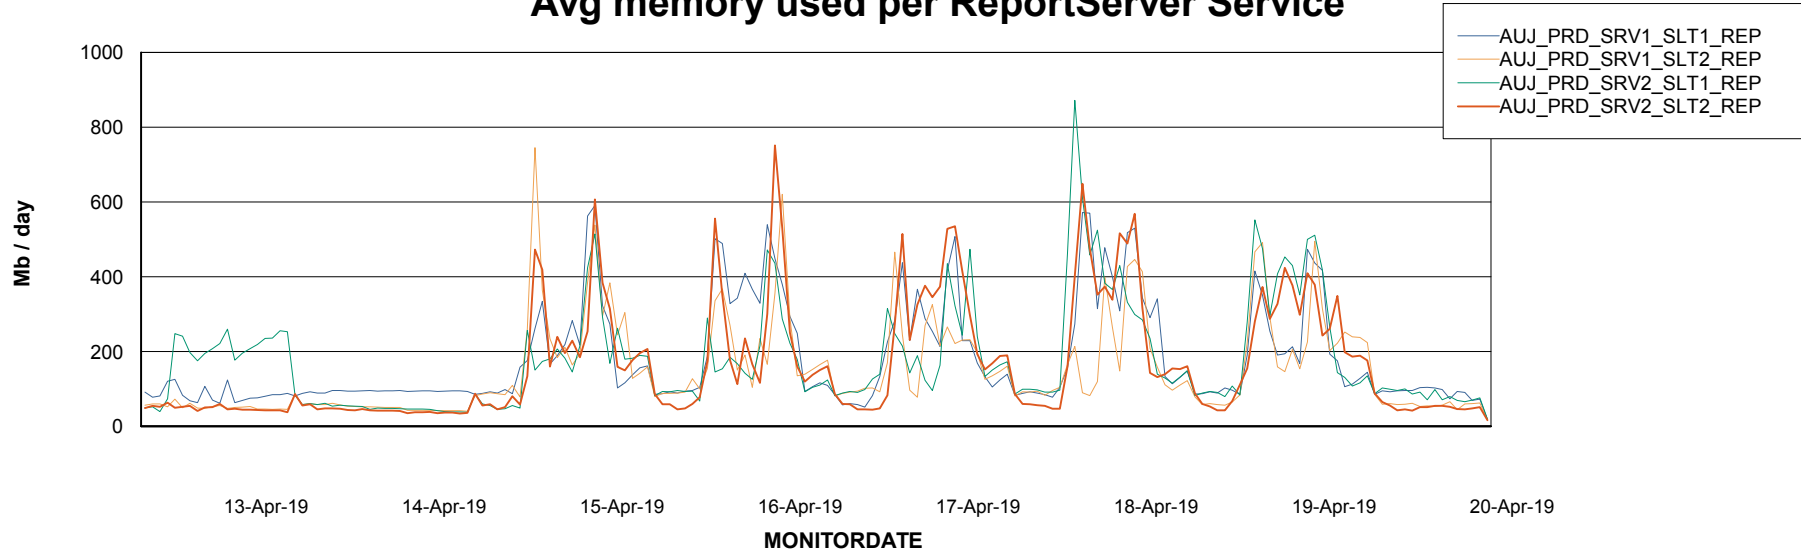

ABSSolute Application ReportServer Services

Avg memory used per ReportServer Service