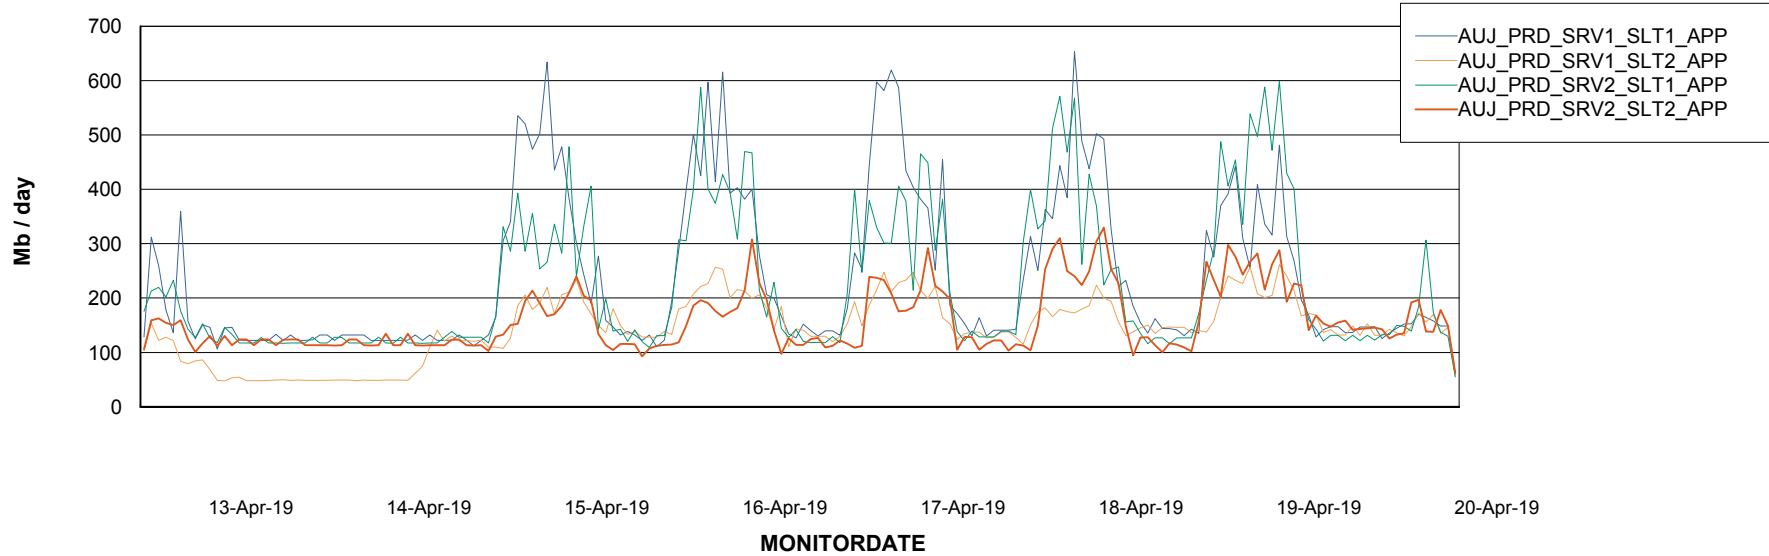

ABSSolute Application Server Services

Avg memory used per ABS Server Service