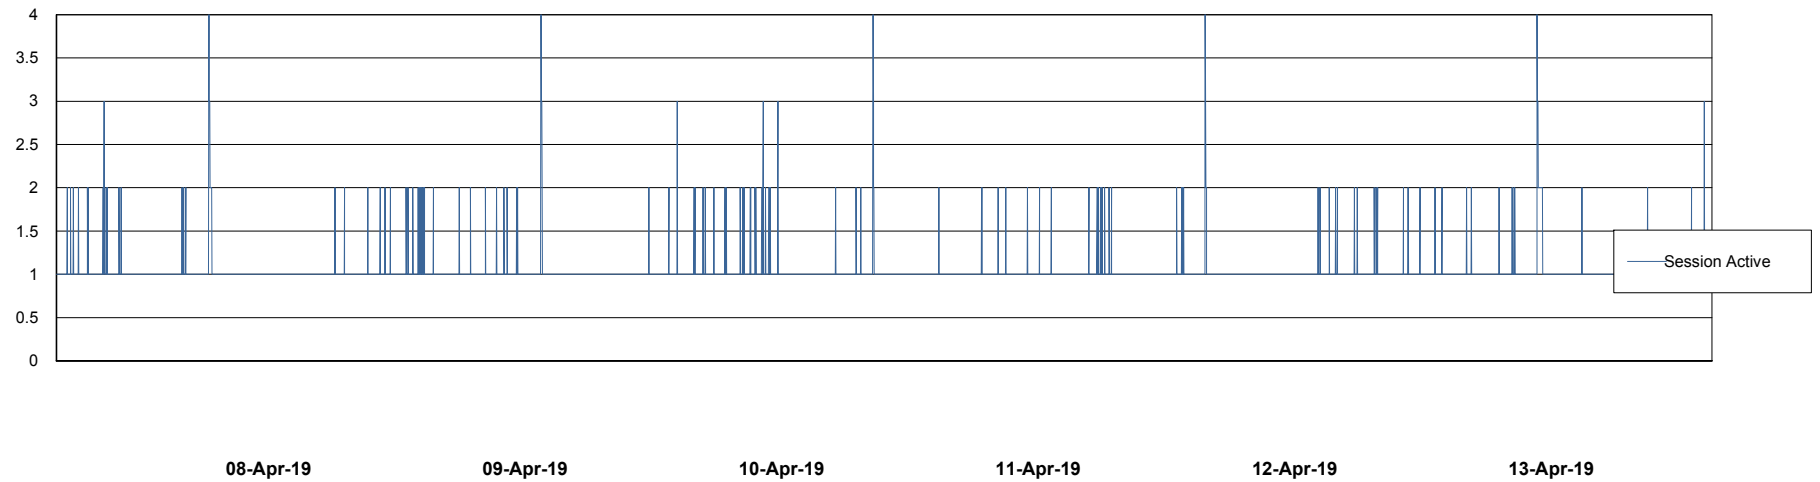

Database Performance WBLDB_Production