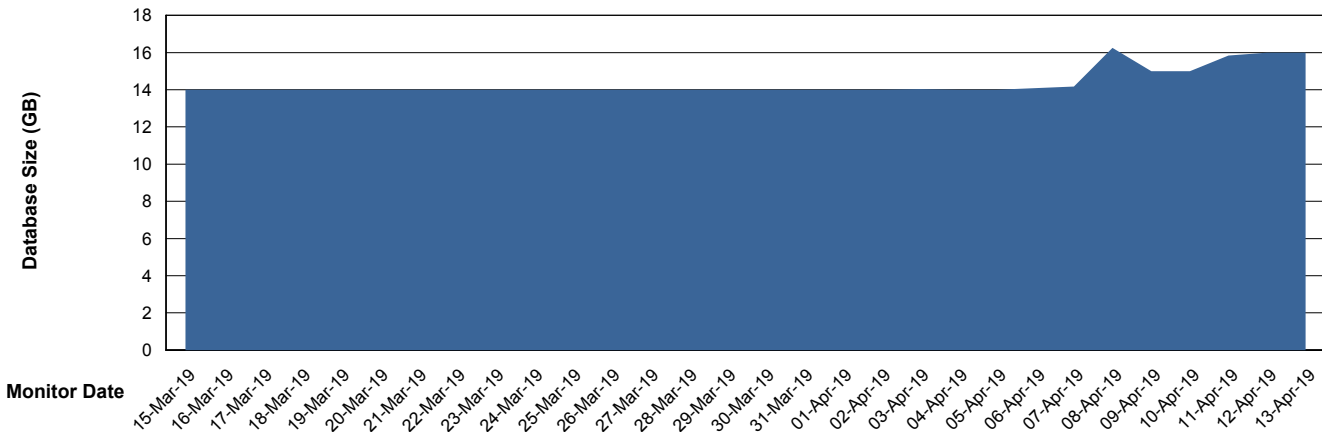

# Weekly SLA Customer Report

Customer WBL\_Production  
Database ID 40

## Database Performance WBLDB\_Standby

# Weekly SLA Customer Report

Customer WBL\_Production  
 Database ID 40

DATABASE SIZE WBLDB\_Production

Database growth over last month

Database Tablespace WBLDB\_Production

Date	Tablespace Name	Filesize (Gb)	Usedsize (Gb)	Percentage free
13-Apr-19	ABSDATA	7	6	14
	INDX	9	8	11
12-Apr-19	ABSDATA	7	6	14
	INDX	9	8	11
11-Apr-19	ABSDATA	7	6	14
	INDX	9	8	11
10-Apr-19	ABSDATA	7	6	14
	INDX	9	7	22
09-Apr-19	ABSDATA	7	6	14
	INDX	9	7	22
08-Apr-19	ABSDATA	7	6	14
	INDX	9	8	11
07-Apr-19	ABSDATA	7	6	14
	INDX	9	8	11