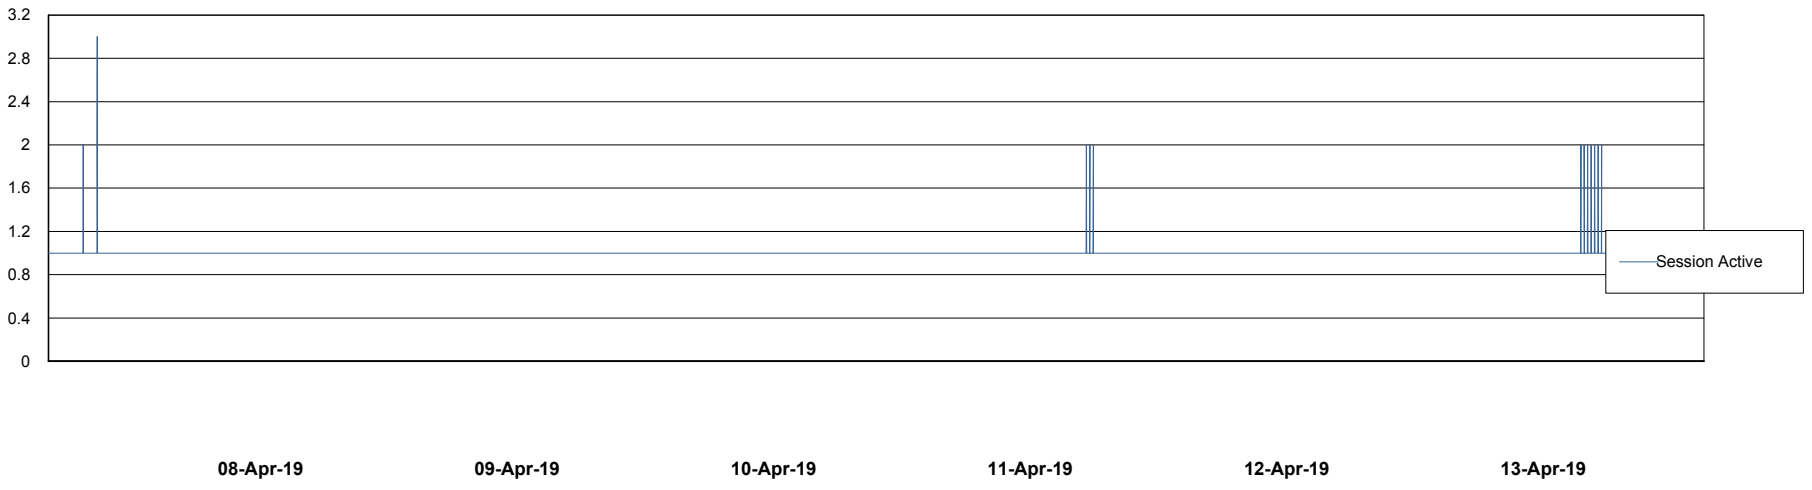

Database Performance WBLDB_Standby