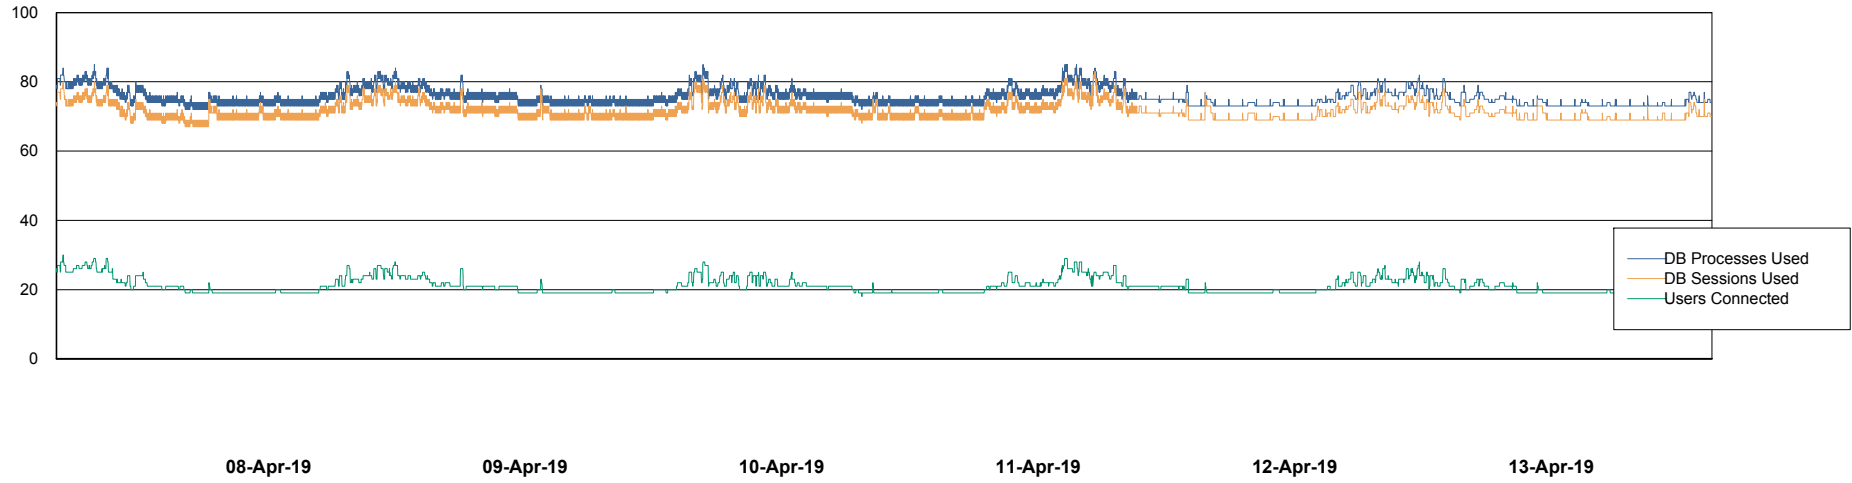

Database Performance WBLDB_Production