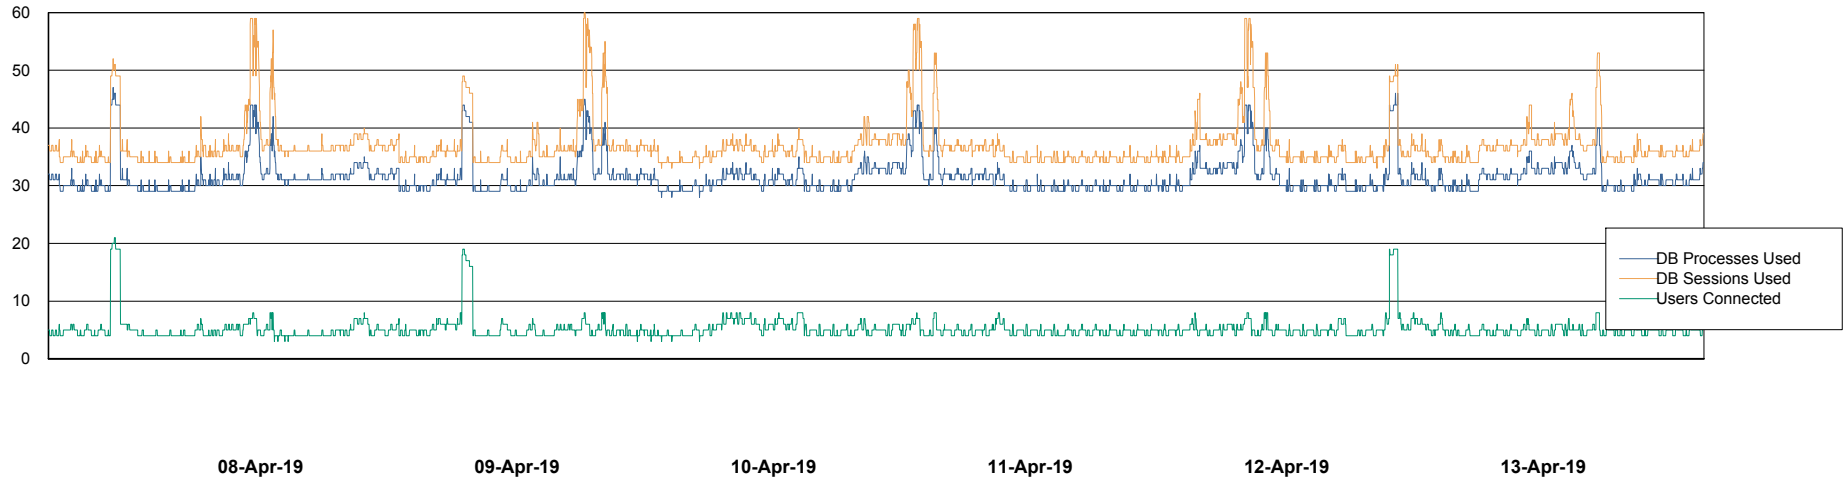

Database Performance VOSBIDB_Production