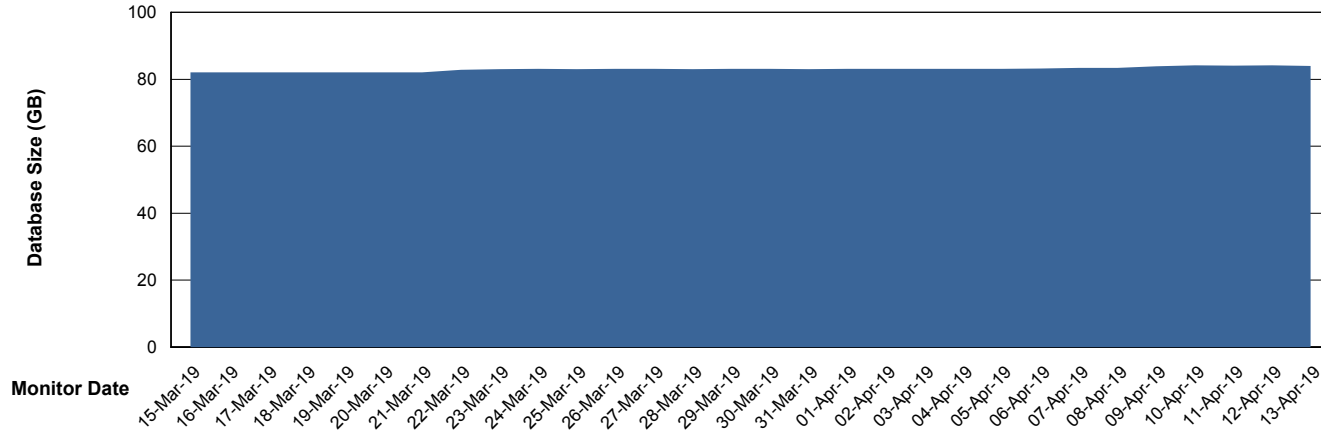

DATABASE SIZE VOSBIDB_Production

Database growth over last month