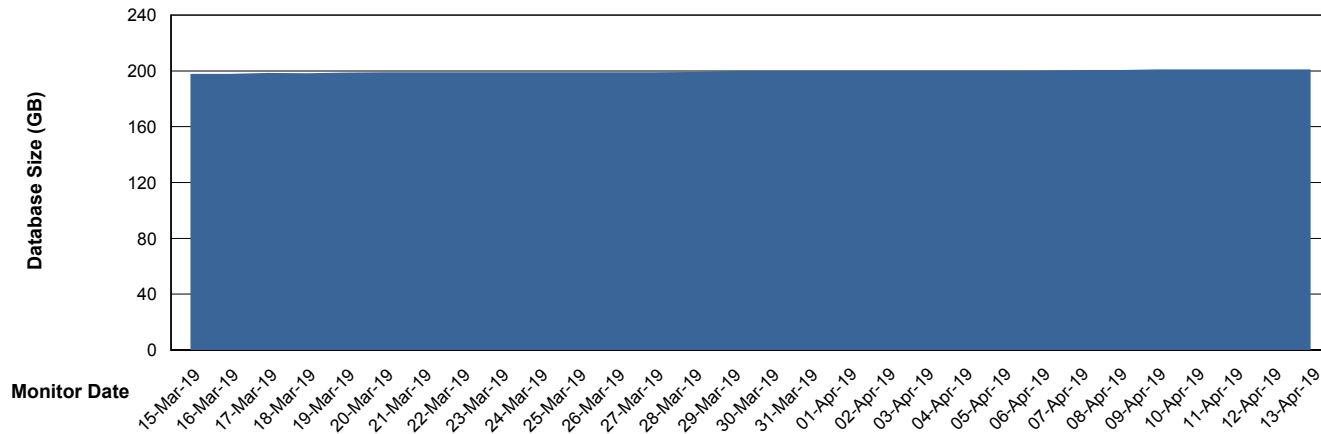

DATABASE SIZE VOSDB_Production

Database growth over last month