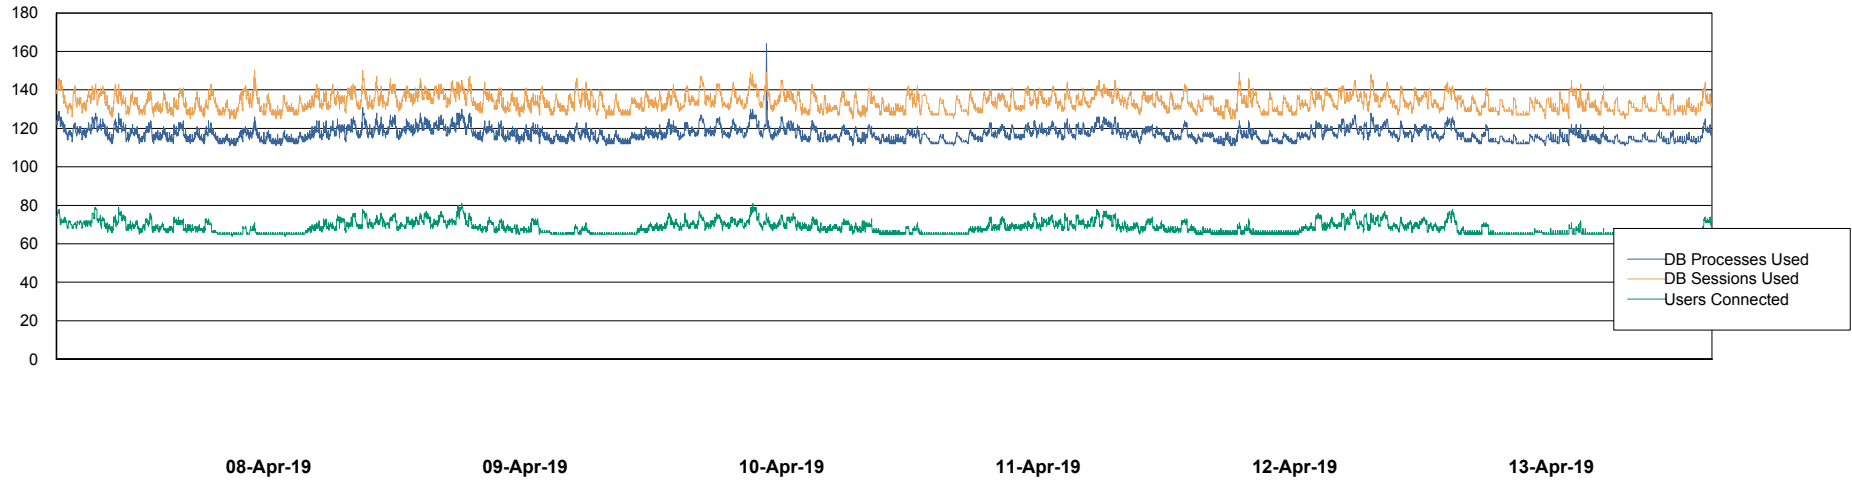

Database Performance VOSDB_Production