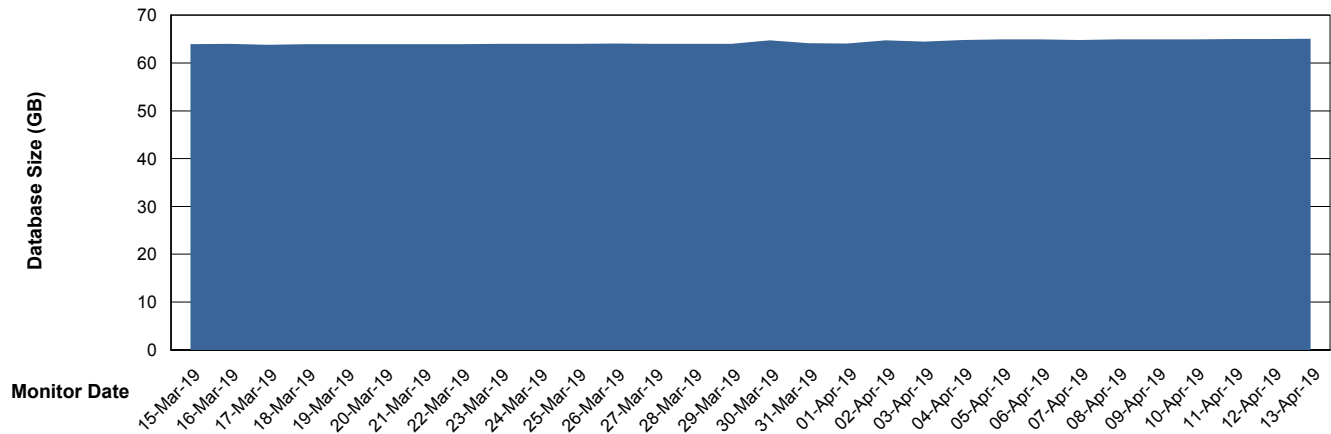

DATABASE SIZE VENDB_BI

Database growth over last month