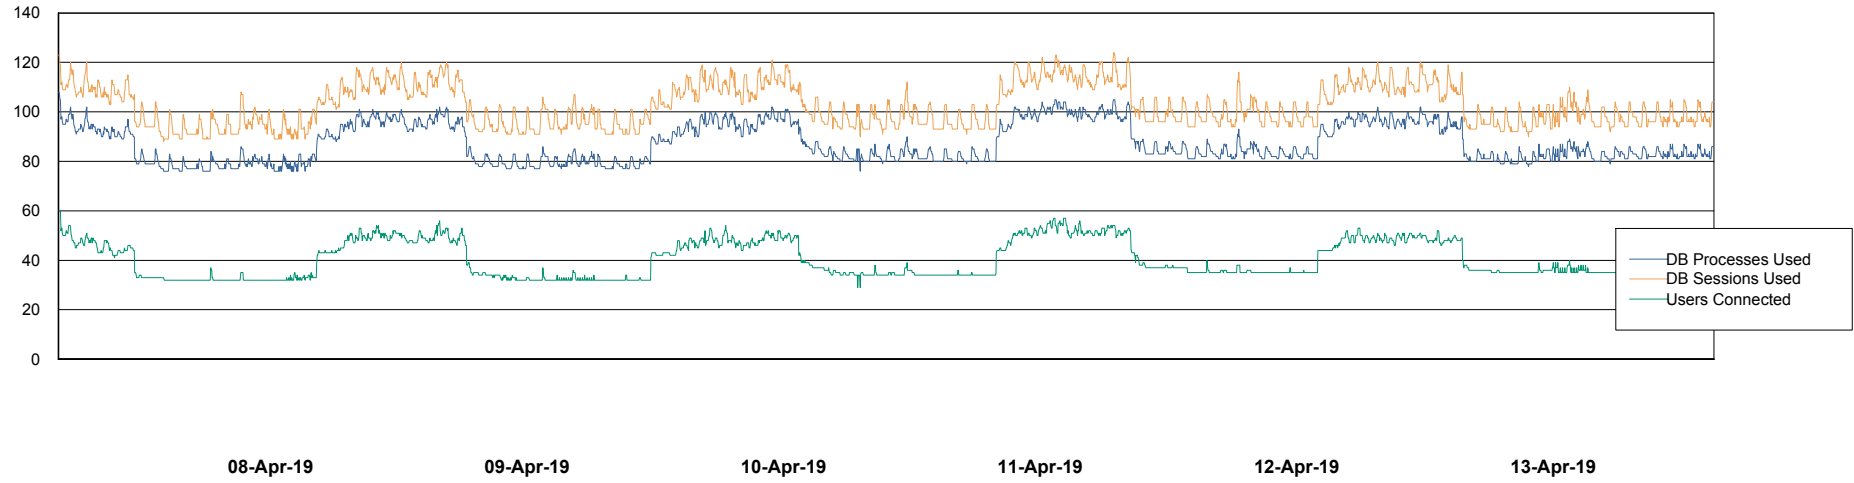

Weekly SLA Customer Report

Customer VEN_Production
Database ID 35

Harddisk Usage VEN_PRD_DB_BI

	Free disk space on c: (%)	Total disk space on c: (Gb)	Free disk space on d: (%)	Total disk space on d: (Gb)
13-Apr-19	50	102	63	601
12-Apr-19	50	102	63	601
11-Apr-19	50	102	63	601
10-Apr-19	50	102	63	601
09-Apr-19	50	102	63	601
08-Apr-19	50	102	63	601
07-Apr-19	50	102	63	601

Weekly SLA Customer Report

Customer VEN_Production
Database ID 35

Database Performance ABSVEN06 Primary DB 2019

Weekly SLA Customer Report

Customer VEN_Production
Database ID 35

Database Performance ABSVEN07 Standby DB 2019