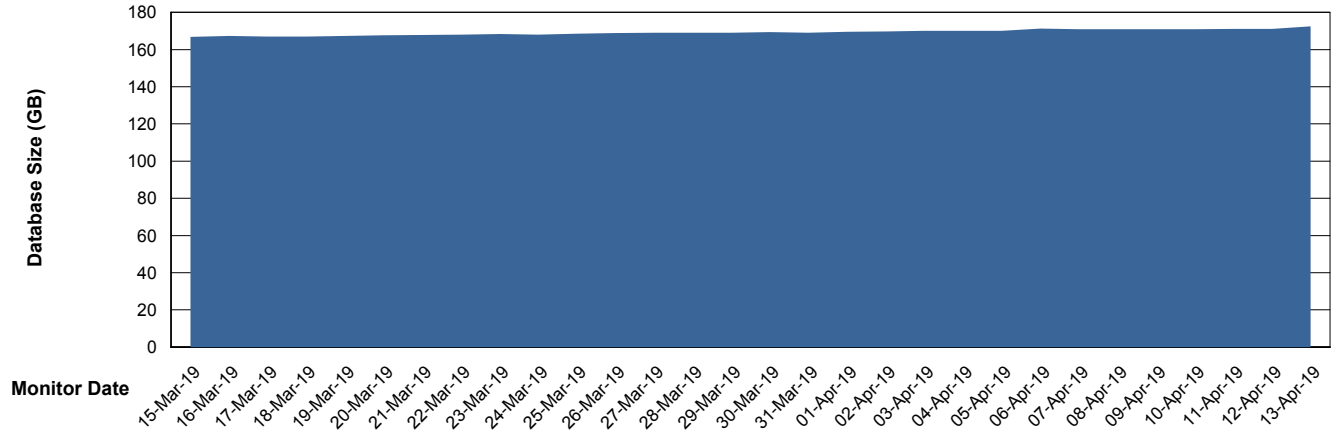

Weekly SLA Customer Report

Customer VEN_Production
Database ID 35

Database Performance VENDB_BI

Weekly SLA Customer Report

Customer VEN_Production
Database ID 35

DATABASE SIZE ABSVEN06 Primary DB 2019

Database growth over last month

DATABASE SIZE VENDB_BI

Database growth over last month

Weekly SLA Customer Report

Customer VEN_Production
Database ID 35

Database Tablespace ABSVEN06 Primary DB 2019

Date	Tablespace Name	Filesize (Gb)	Usedsize (Gb)	Percentage free
13-Apr-19	ABSDATA	91	78	14
	INDX	104	88	15
12-Apr-19	ABSDATA	91	78	14
	INDX	104	88	15
11-Apr-19	ABSDATA	91	78	14
	INDX	104	88	15
10-Apr-19	ABSDATA	91	78	14
	INDX	104	88	15
09-Apr-19	ABSDATA	91	78	14
	INDX	104	88	15
08-Apr-19	ABSDATA	91	78	14
	INDX	104	88	15
07-Apr-19	ABSDATA	91	78	14
	INDX	104	88	15