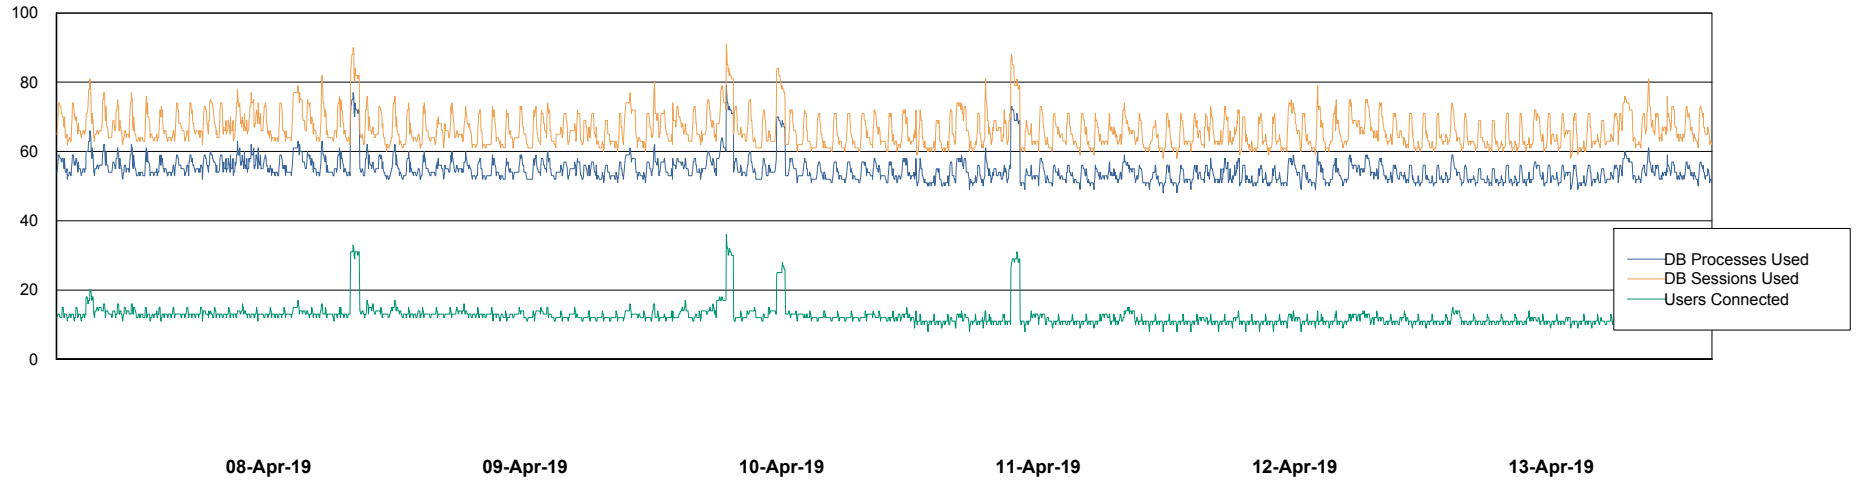

Database Performance VENDB_BI