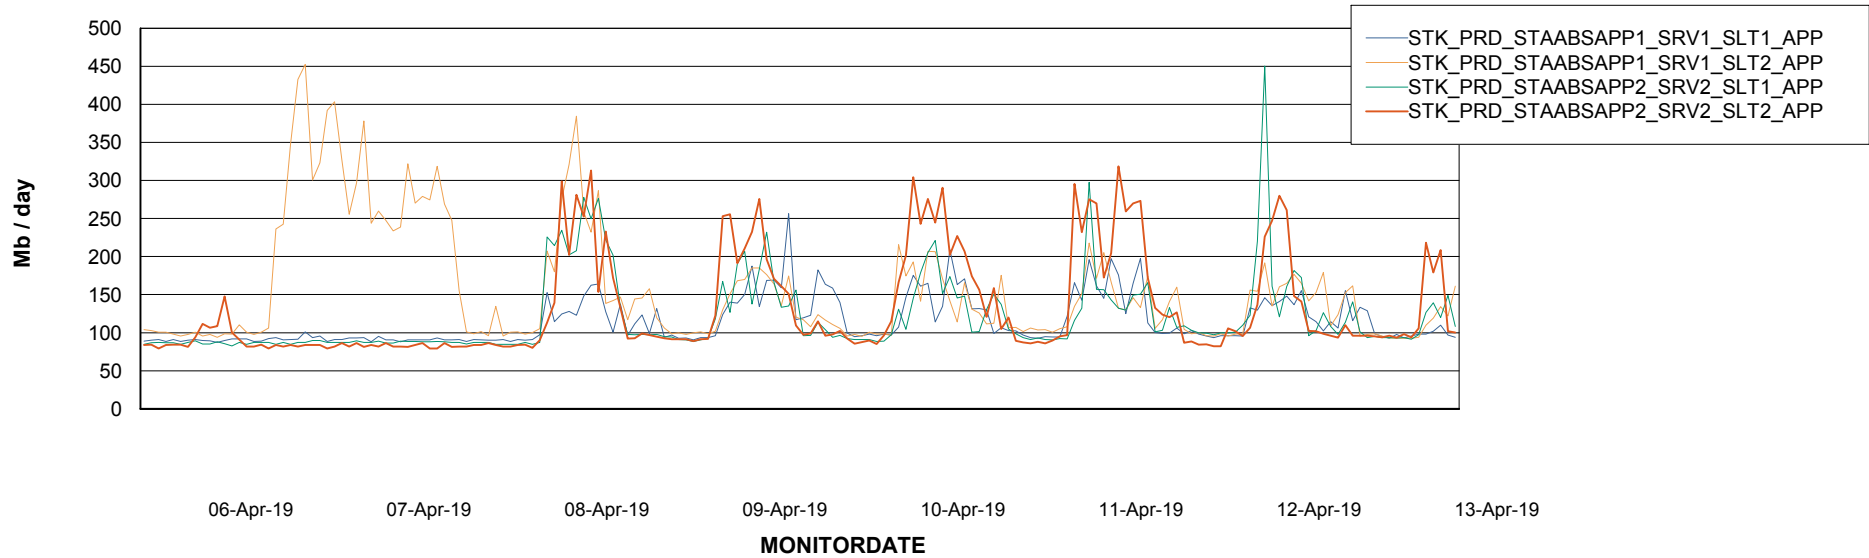

Weekly SLA Customer Report

Customer STK_Production
Database ID 82

Database Performance STKDB_ABS1 Production Database

Weekly SLA Customer Report

Customer STK_Production
Database ID 82

Database Performance STKDB_ABS1SB Standby Database

Weekly SLA Customer Report

Customer STK_Production
 Database ID 82

DATABASE SIZE STKDB_ABS1 Production Database

Database growth over last month

Database Tablespace STKDB_ABS1 Production Database

Date	Tablespace Name	Filesize (Gb)	Usedsize (Gb)	Percentage free
13-Apr-19	ABSDATA	179	103	42
	INDX	148	126	15
12-Apr-19	ABSDATA	179	104	42
	INDX	148	126	15
11-Apr-19	ABSDATA	179	103	42
	INDX	148	126	15
10-Apr-19	ABSDATA	179	103	42
	INDX	148	126	15
09-Apr-19	ABSDATA	179	103	42
	INDX	148	126	15
08-Apr-19	ABSDATA	179	103	42
	INDX	148	125	16
07-Apr-19	ABSDATA	179	103	42
	INDX	148	125	16

Weekly SLA Customer Report

Customer STK_Production
Database ID 82

ABSSolute Application Server Services

Avg memory used per ABS Server Service

Avg users per day per ABS server

Weekly SLA Customer Report

Customer STK_Production
Database ID 82