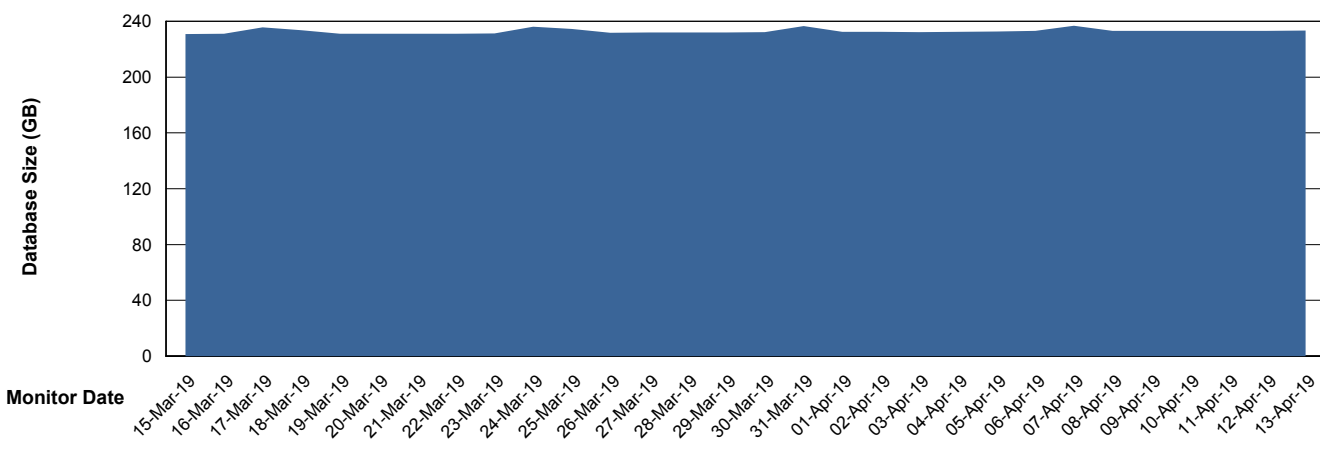

Weekly SLA Customer Report

Customer STK_Production
Database ID 82

Database Performance STKDB_ABS1 Production Database

Weekly SLA Customer Report

Customer STK_Production
Database ID 82

Database Performance STKDB_ABS1SB Standby Database

Weekly SLA Customer Report

Customer STK_Production
 Database ID 82

DATABASE SIZE STKDB_ABS1 Production Database

Database growth over last month

Database Tablespace STKDB_ABS1 Production Database

Date	Tablespace Name	Filesize (Gb)	Usedsize (Gb)	Percentage free
13-Apr-19	ABSDATA	179	103	42
	INDX	148	126	15
12-Apr-19	ABSDATA	179	104	42
	INDX	148	126	15
11-Apr-19	ABSDATA	179	103	42
	INDX	148	126	15
10-Apr-19	ABSDATA	179	103	42
	INDX	148	126	15
09-Apr-19	ABSDATA	179	103	42
	INDX	148	126	15
08-Apr-19	ABSDATA	179	103	42
	INDX	148	125	16
07-Apr-19	ABSDATA	179	103	42
	INDX	148	125	16