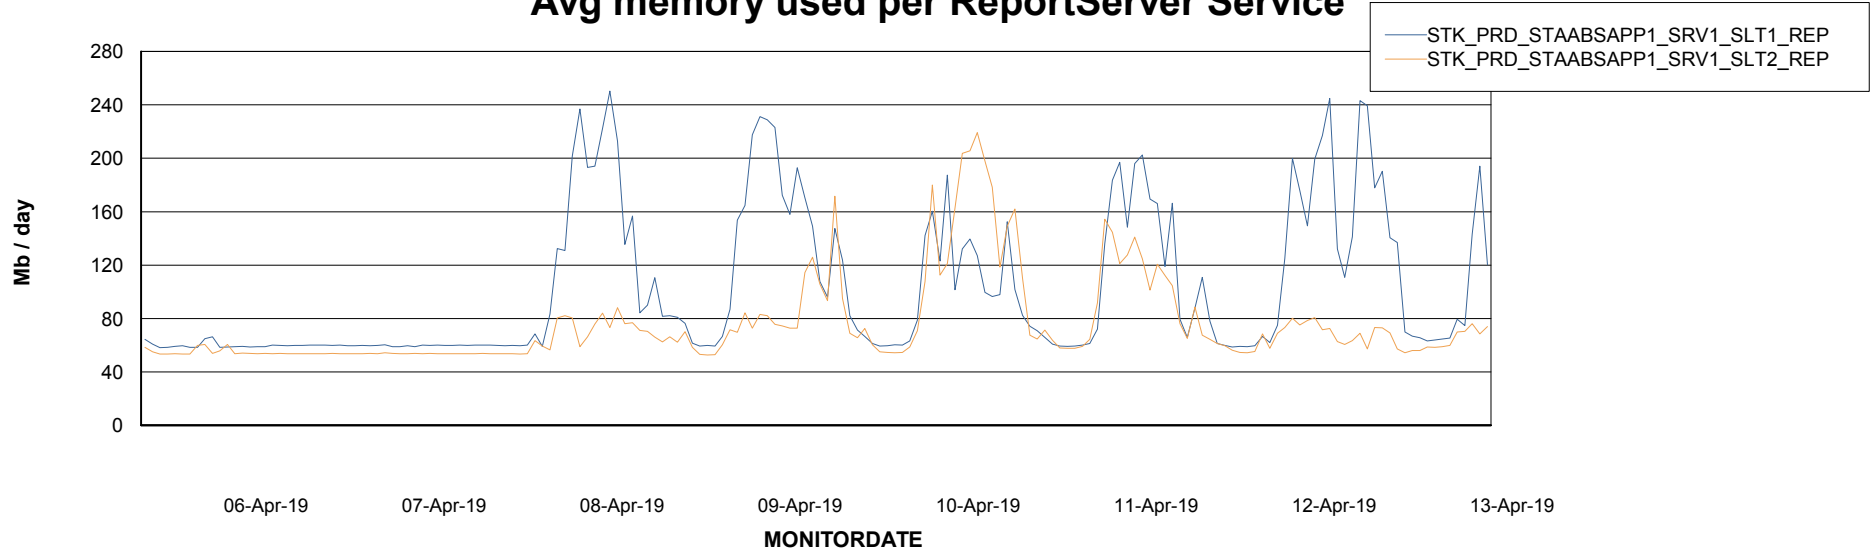

ABSSolute Application ReportServer Services

Avg memory used per ReportServer Service