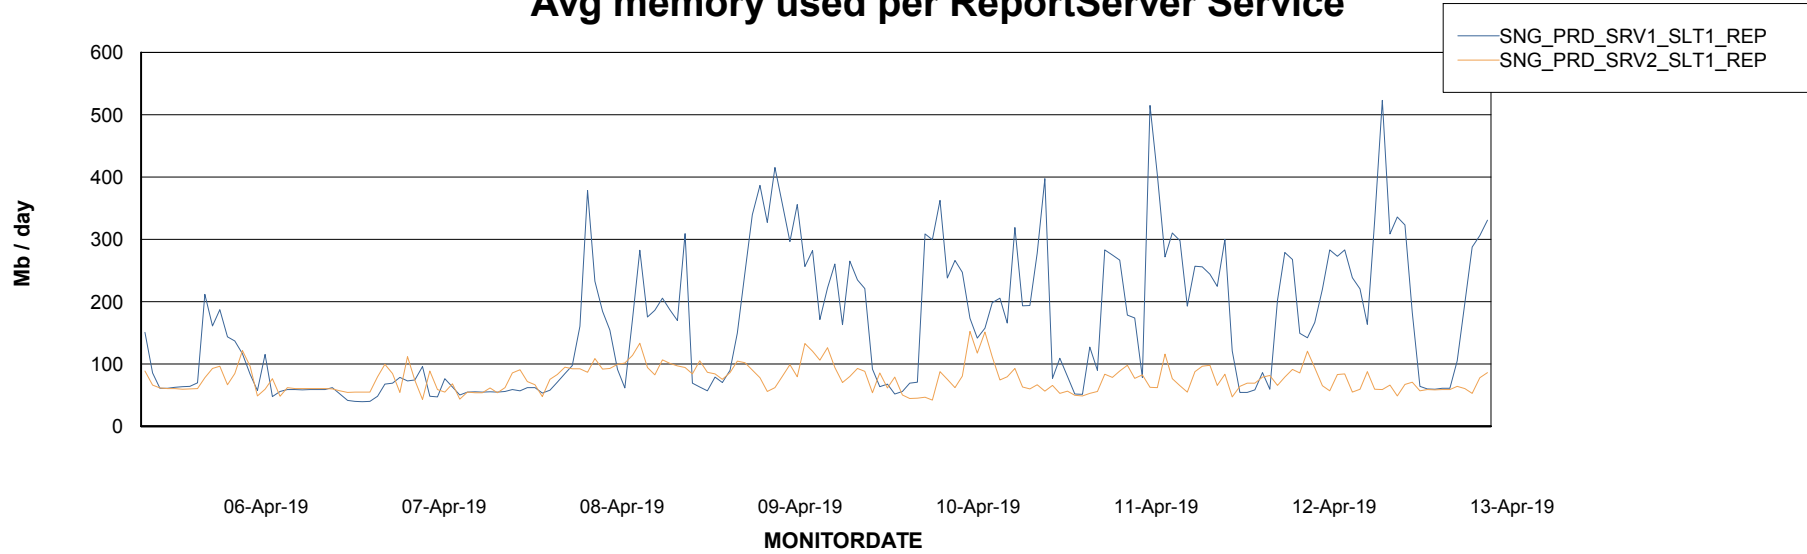

ABSSolute Application ReportServer Services

Avg memory used per ReportServer Service