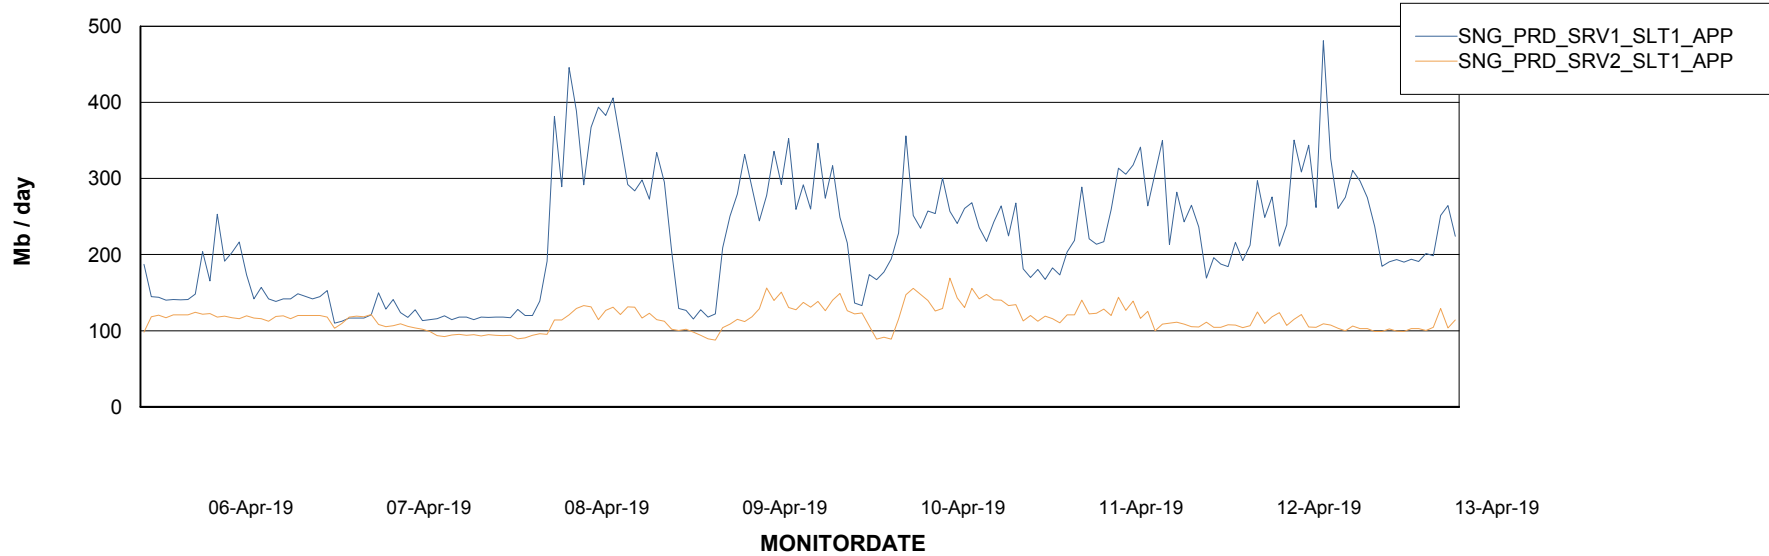

ABSSolute Application Server Services

Avg memory used per ABS Server Service