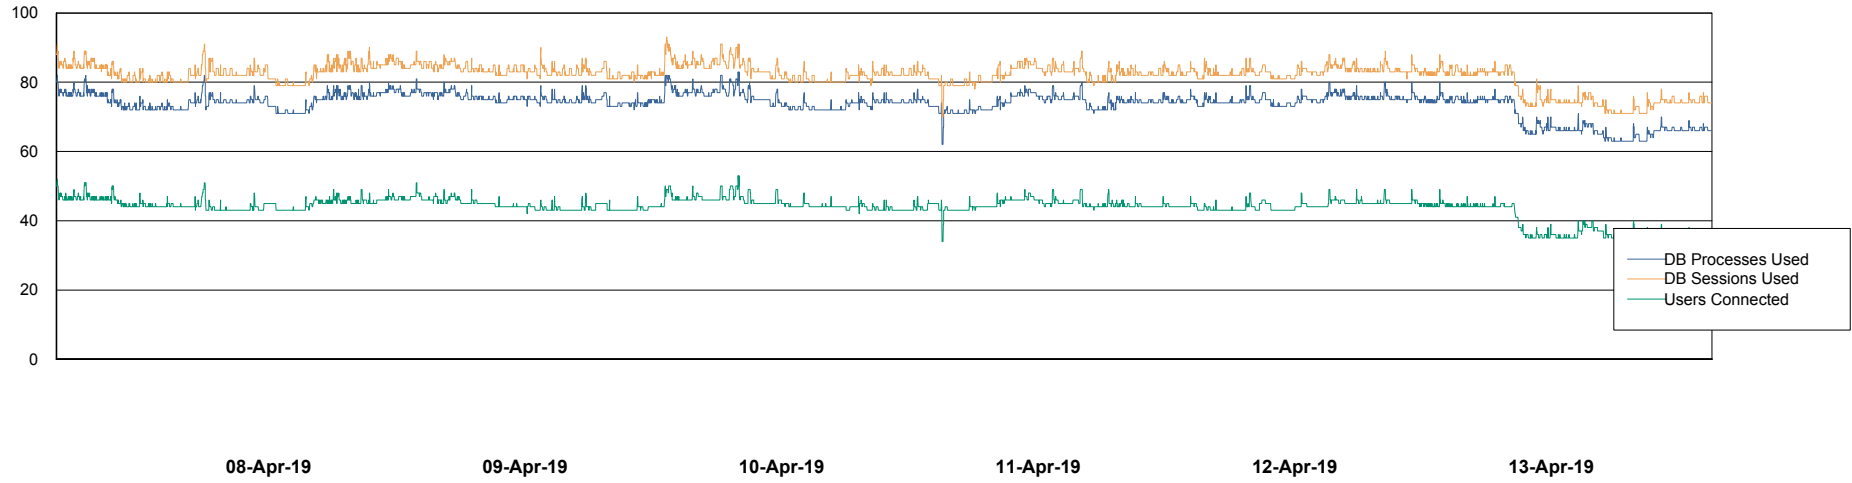

Database Performance RSSDB_Production