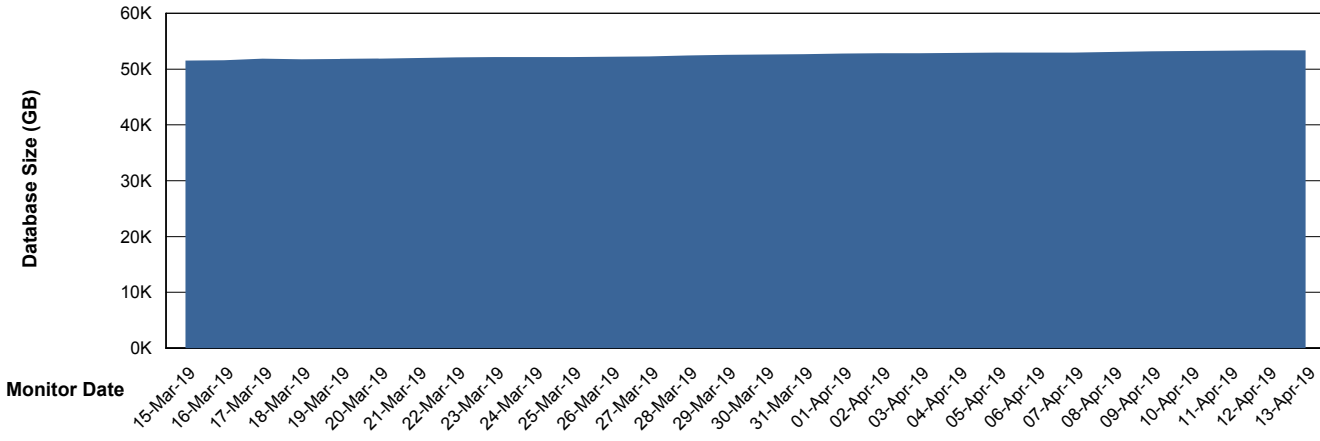

Weekly SLA Customer Report

Customer RSS Production
Database ID 52

Database Performance RSSDB_Production

Weekly SLA Customer Report

Customer RSS Production
Database ID 52

Database Performance RSSDB_Standby

Weekly SLA Customer Report

Customer RSS Production
 Database ID 52

DATABASE SIZE RSSDB_Production

Database growth over last month

Database Tablespace RSSDB_Production

Date	Tablespace Name	Filesize (Gb)	Usedsize (Gb)	Percentage free
13-Apr-19	ABSDATA	27,000	22,306	17
	INDX	35,000	29,729	15
12-Apr-19	ABSDATA	27,000	22,298	17
	INDX	35,000	29,729	15
11-Apr-19	ABSDATA	27,000	22,298	17
	INDX	35,000	29,671	15
10-Apr-19	ABSDATA	27,000	22,298	17
	INDX	35,000	29,634	15
09-Apr-19	ABSDATA	27,000	22,289	17
	INDX	35,000	29,552	16
08-Apr-19	ABSDATA	27,000	22,215	18
	INDX	35,000	29,519	16
07-Apr-19	ABSDATA	27,000	22,135	18
	INDX	35,000	29,499	16