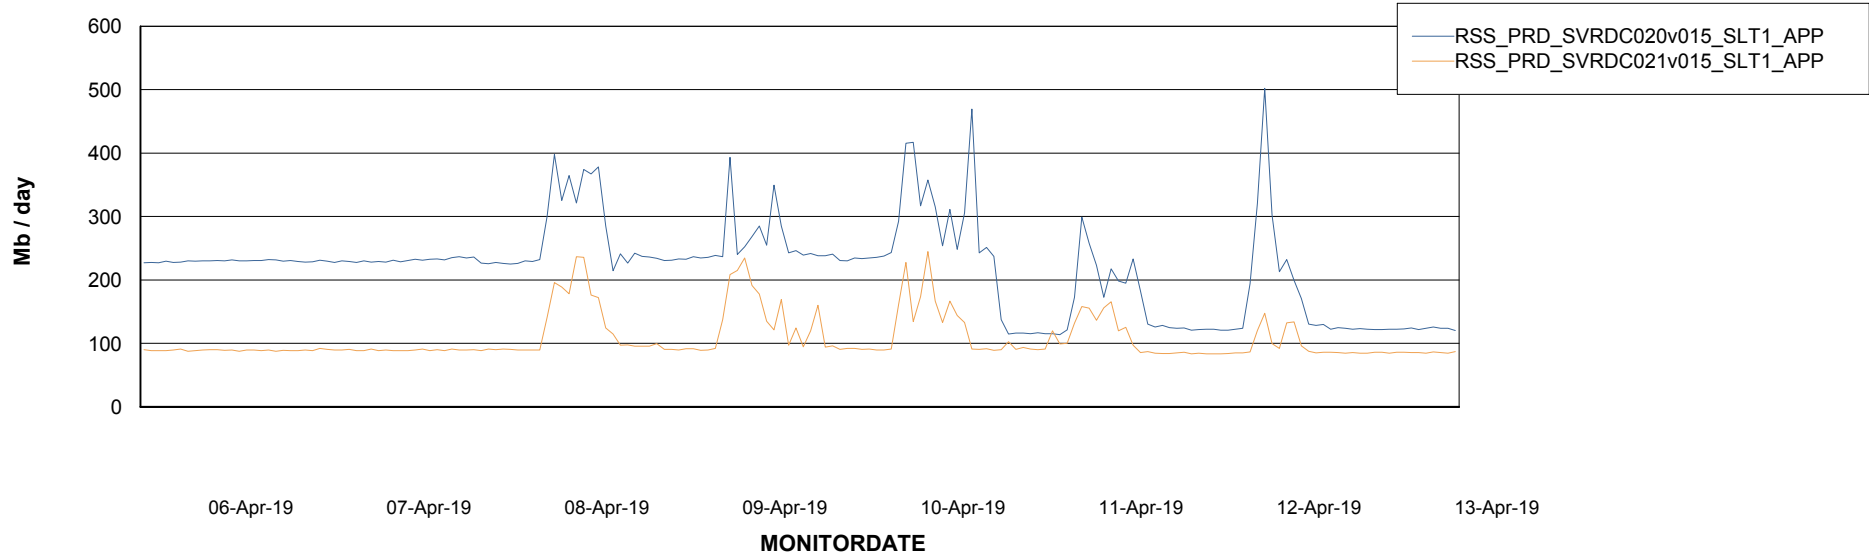

ABSSolute Application Server Services

Avg memory used per ABS Server Service