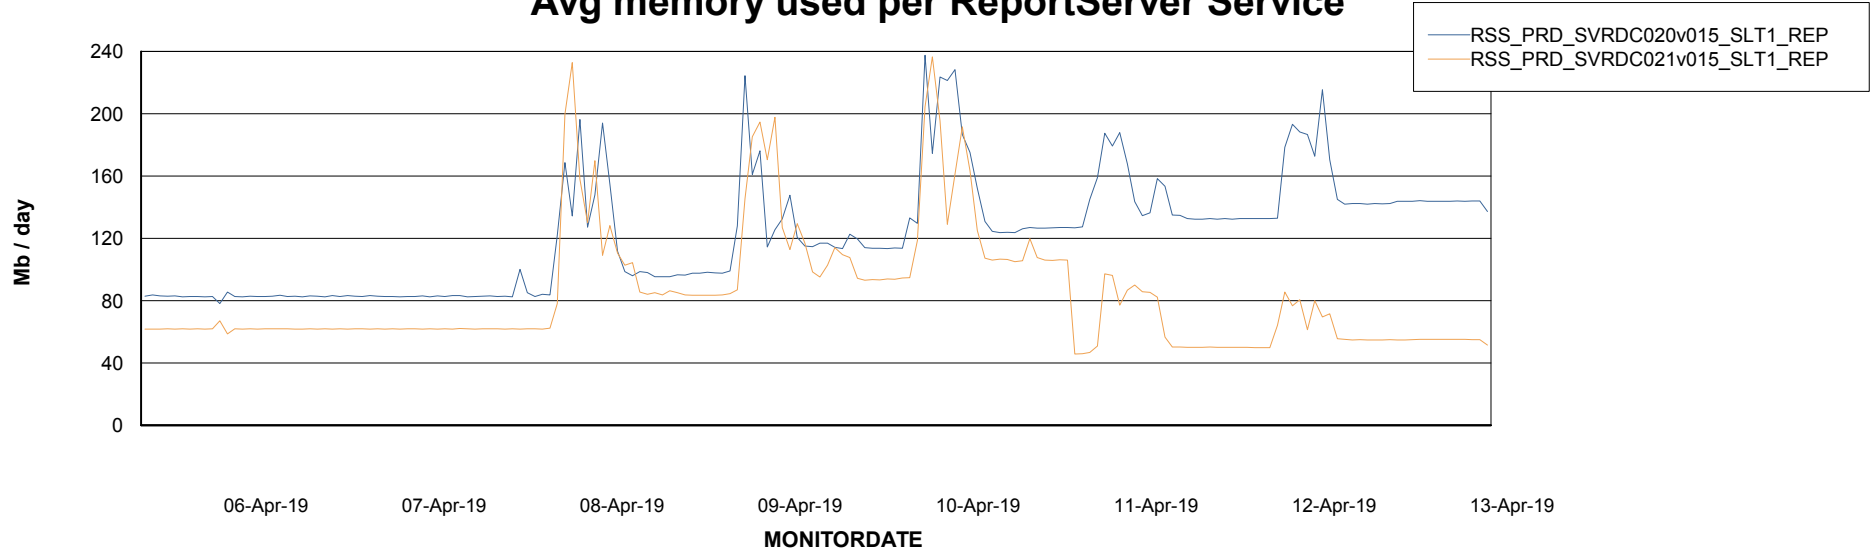

ABSSolute Application ReportServer Services

Avg memory used per ReportServer Service