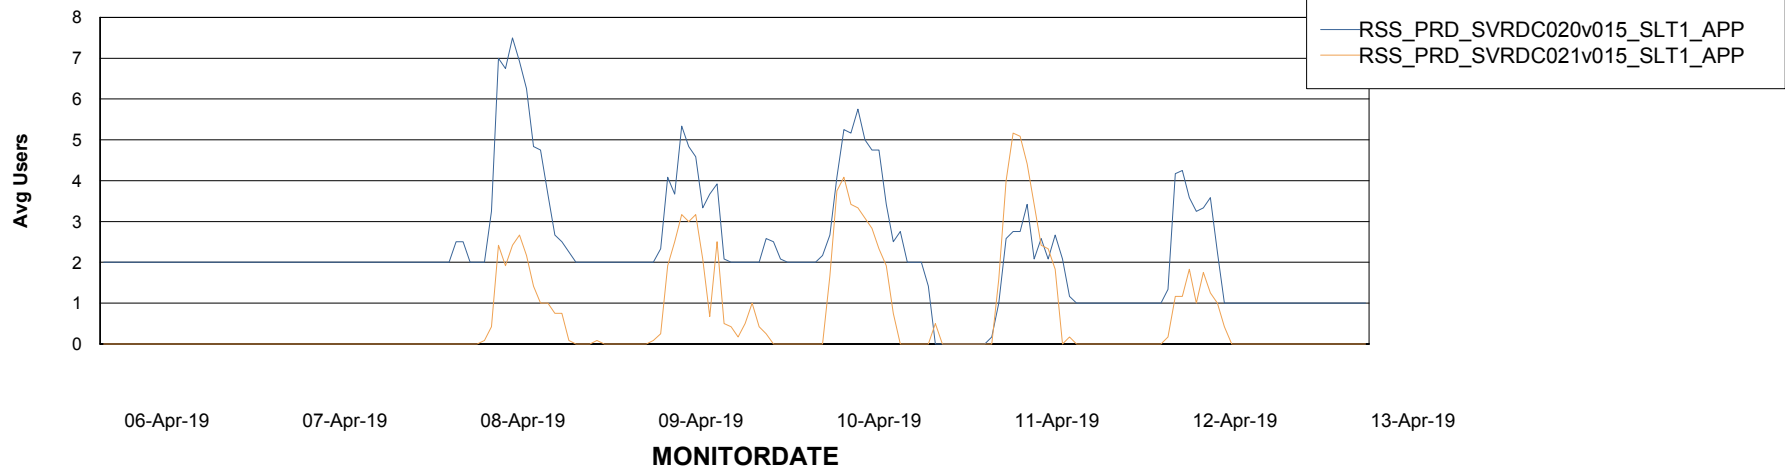

Weekly SLA Customer Report

Customer RSS Production
Database ID 52

ABSSolute Application Server Services

Avg memory used per ABS Server Service

Avg users per day per ABS server

Weekly SLA Customer Report

Customer RSS Production
Database ID 52