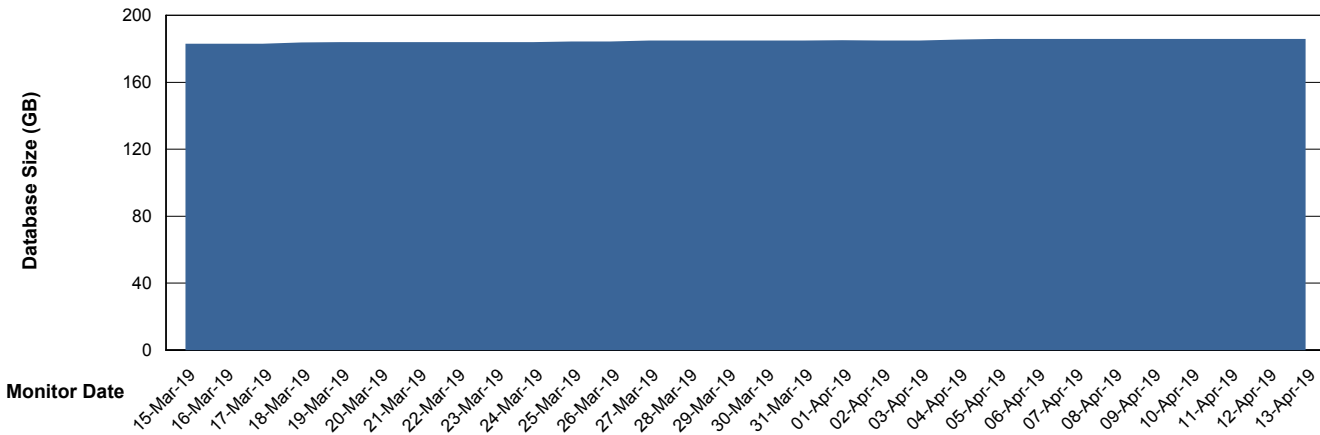

DATABASE SIZE PHSDB_Production

Database growth over last month