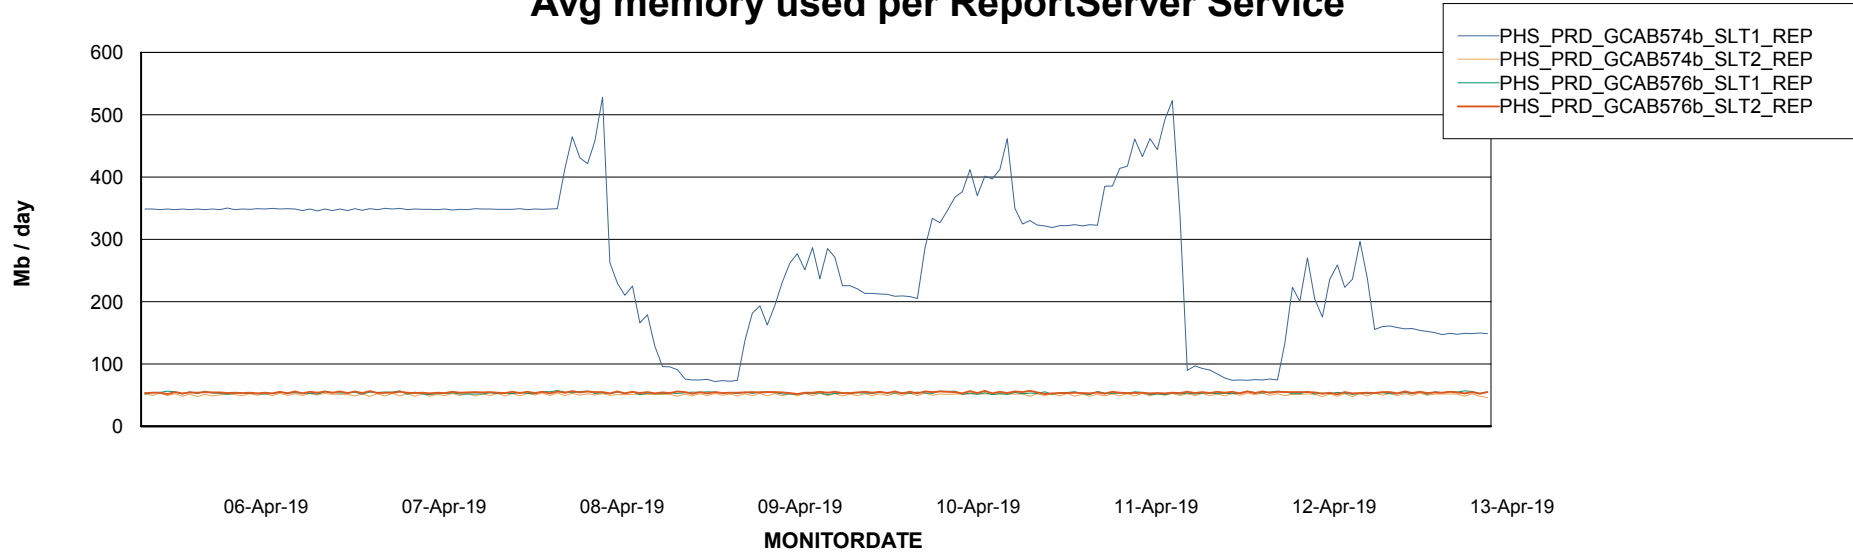

Avg memory used per ABS Server Service

Avg users per day per ABS server

Weekly SLA Customer Report

Customer PHS_Production
Database ID 47

ABSSolute Application ReportServer Services

Avg memory used per ReportServer Service