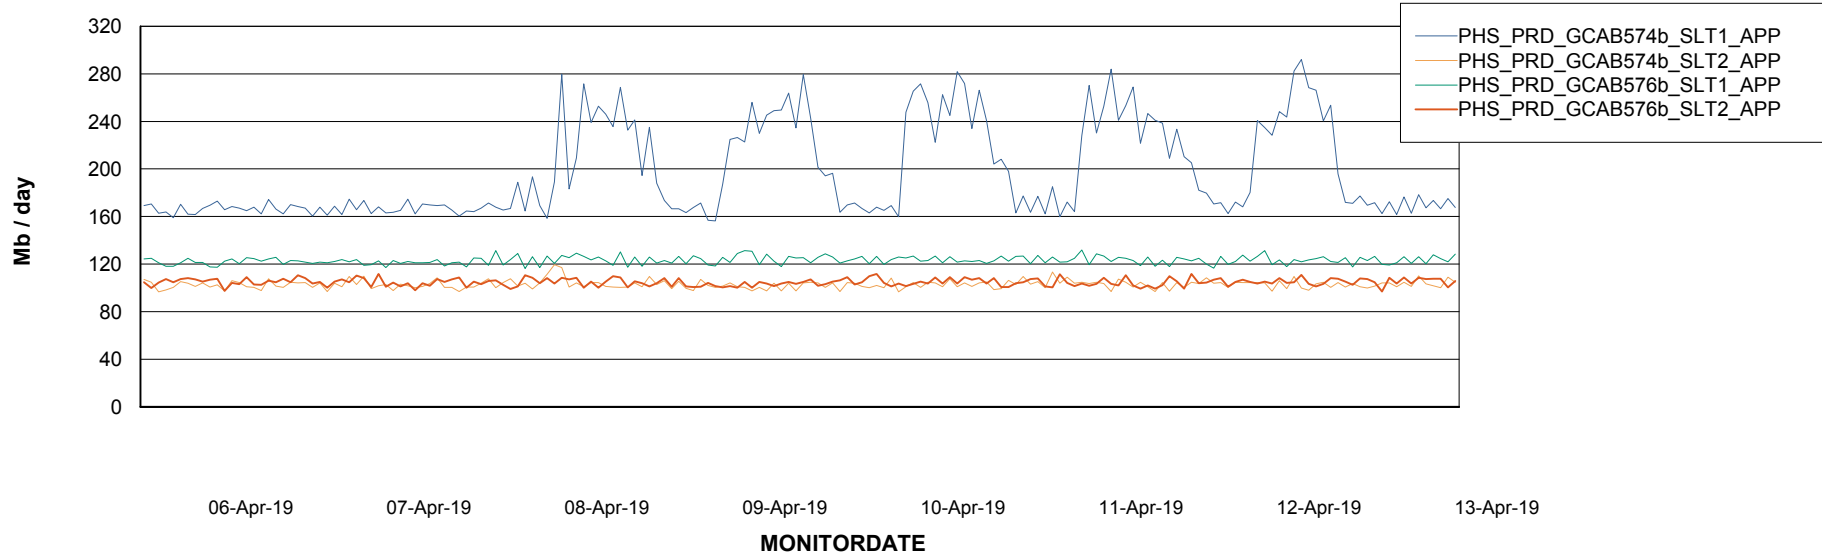

ABSolute Application Server Services

Avg memory used per ABS Server Service