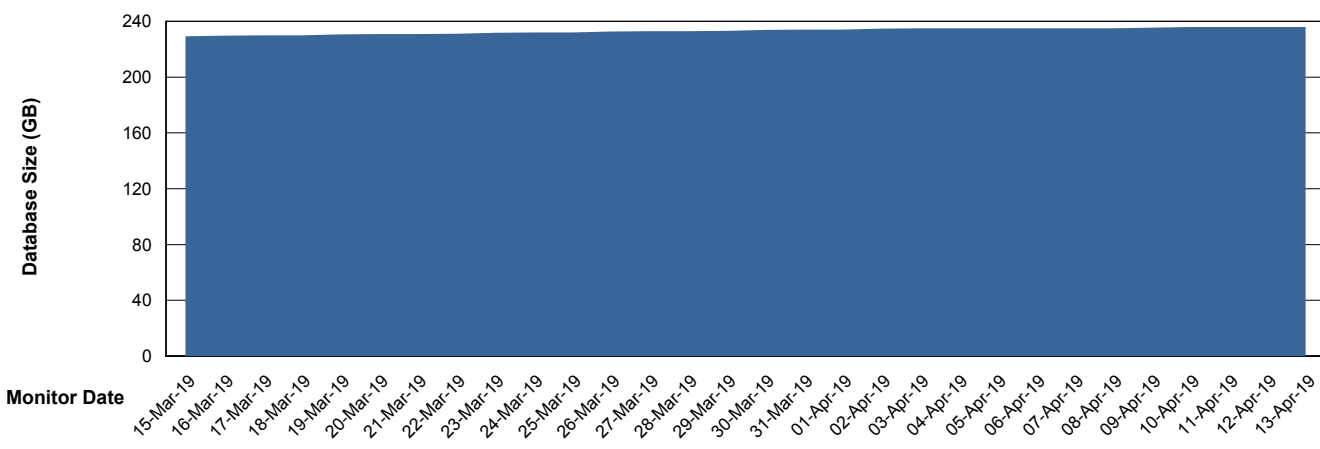

DATABASE SIZE PCODB_Production

Database growth over last month

Database Tablespace PCODB_Production

Date	Tablespace Name	Filesize (Gb)	Usedsize (Gb)	Percentage free
13-Apr-19	ABSDATA	150	85	43
	INDX	200	118	41
12-Apr-19	ABSDATA	150	85	43
	INDX	200	118	41
11-Apr-19	ABSDATA	150	85	43
	INDX	200	118	41
10-Apr-19	ABSDATA	150	85	43
	INDX	200	118	41
09-Apr-19	ABSDATA	150	85	43
	INDX	200	118	41
08-Apr-19	ABSDATA	150	85	43
	INDX	200	118	41
07-Apr-19	ABSDATA	150	85	43
	INDX	200	118	41