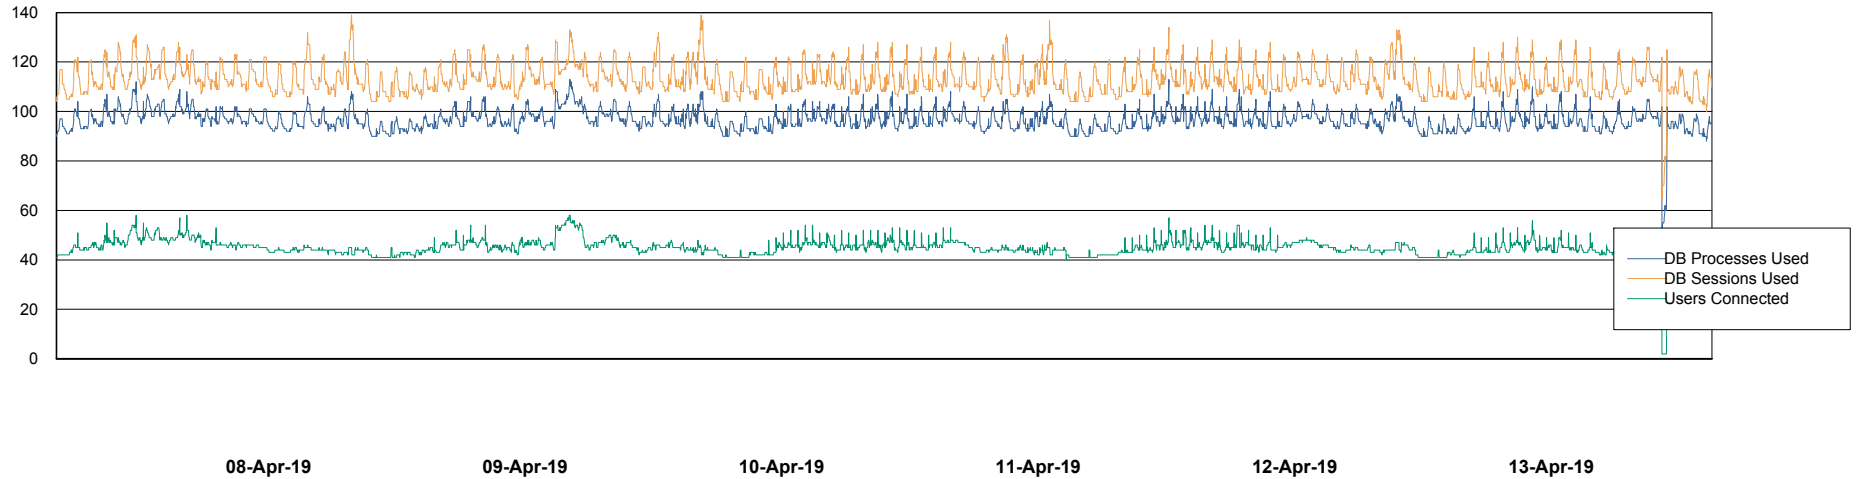

Database Performance PCODB_Production