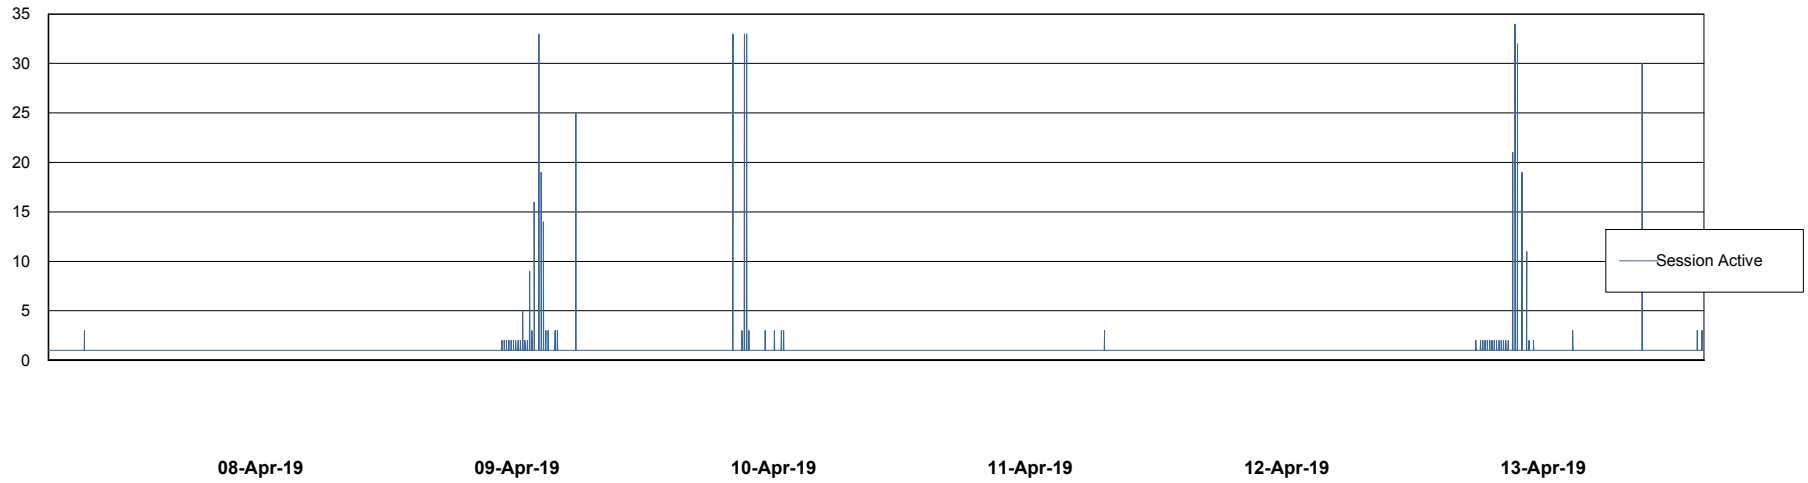

Database Performance NIXDB_Standby