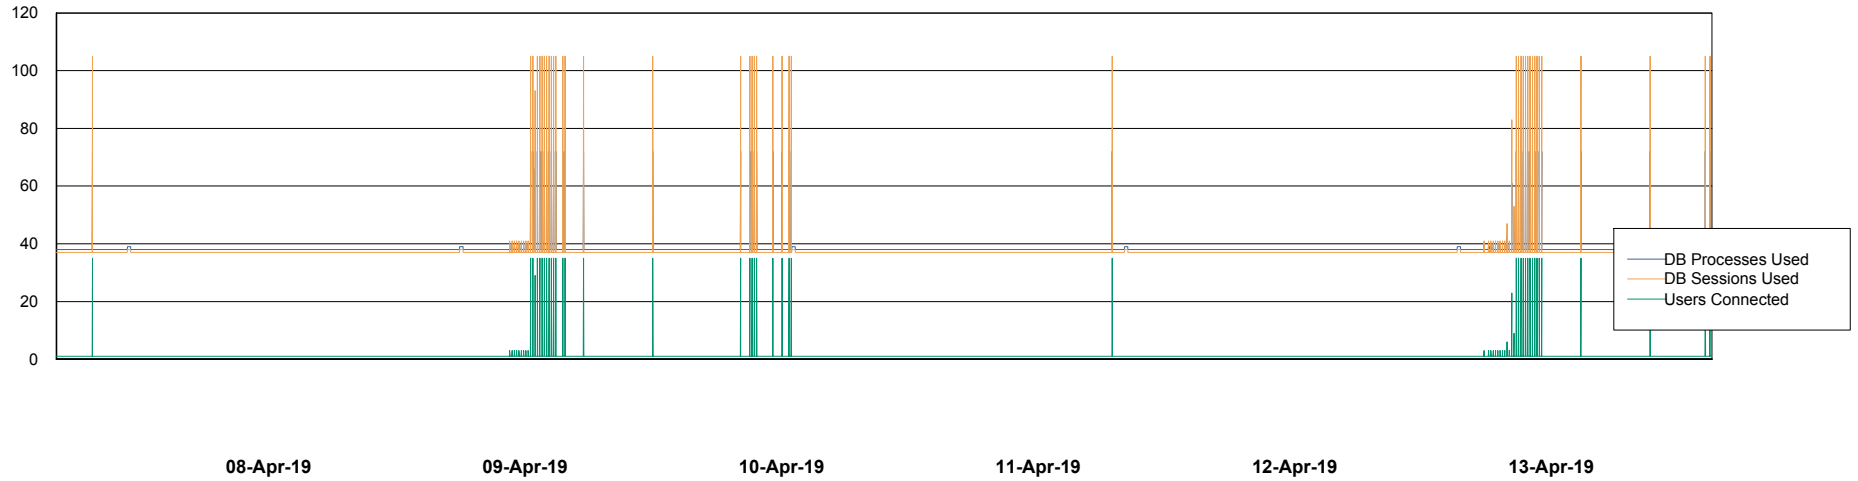

Database Performance NIXDB_Standby