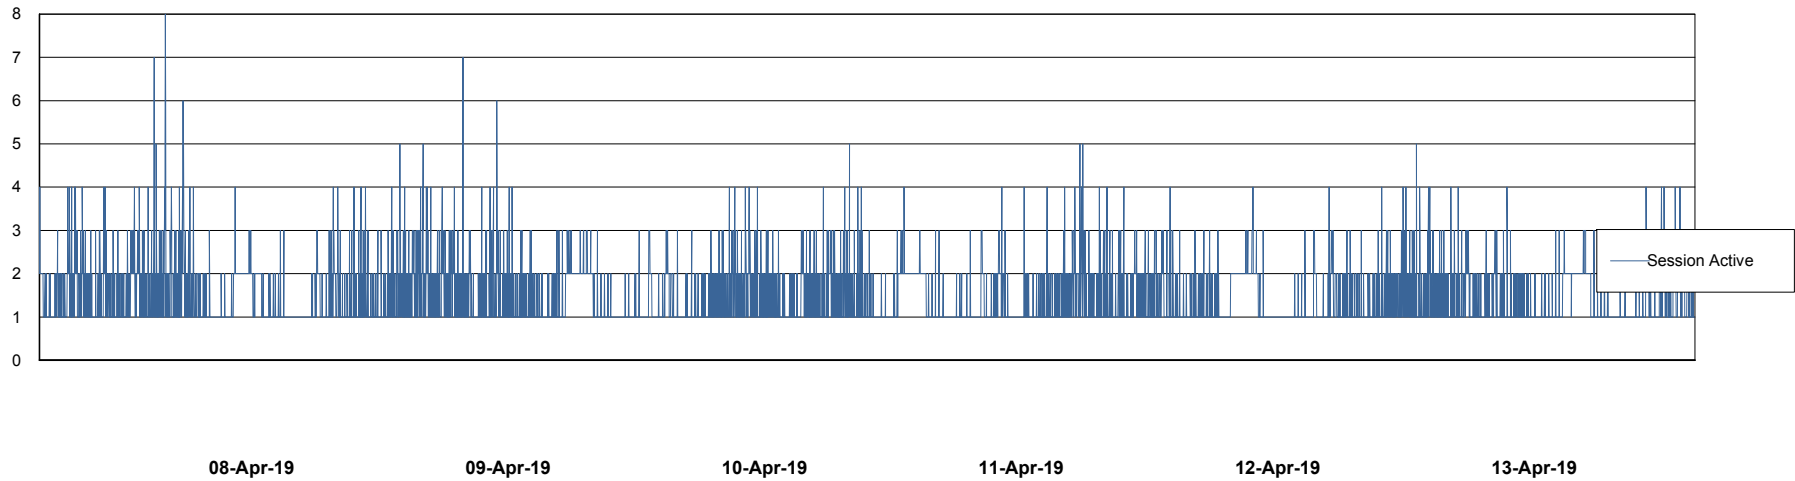

Weekly SLA Customer Report

Customer NIX_Production
Database ID 51

Database Performance NIXDB_BI

Weekly SLA Customer Report

Customer NIX_Production
Database ID 51

Database Performance NIXDB_Production

Weekly SLA Customer Report