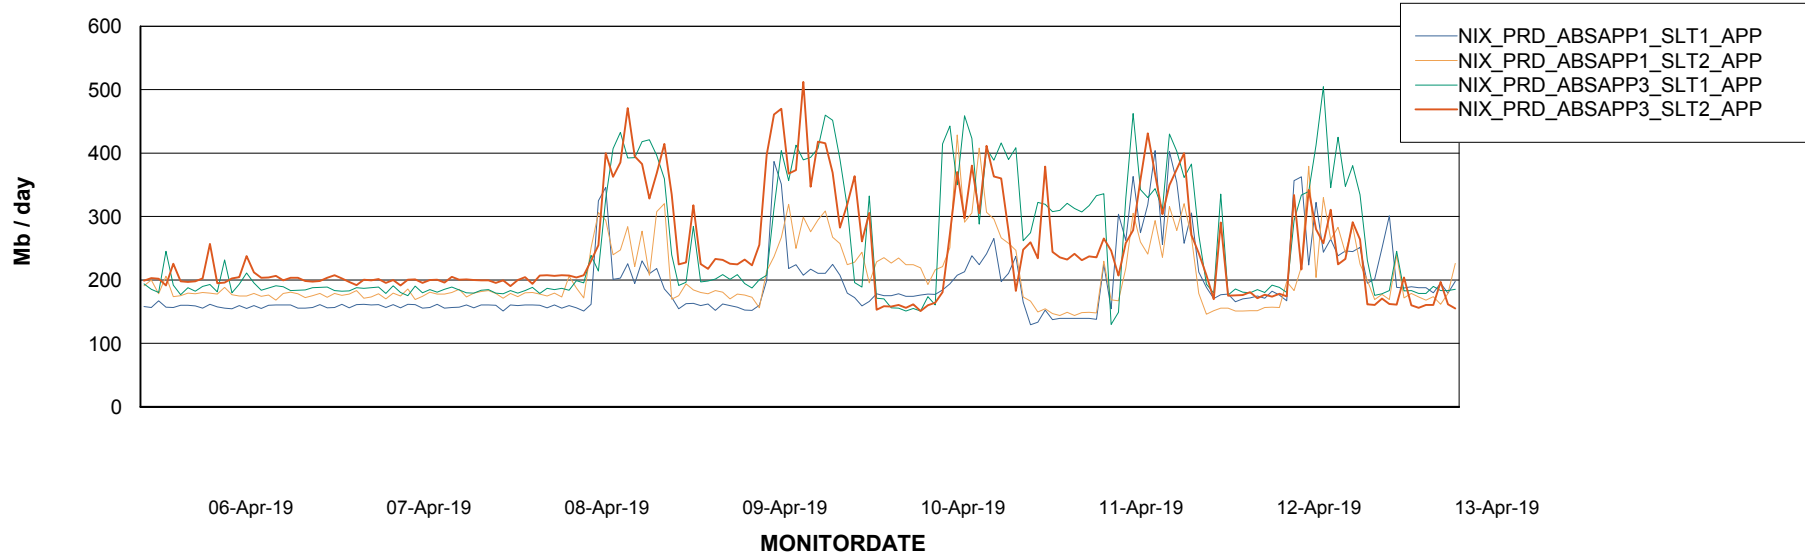

Standby Database Health NIX_Production

Recovery lag for last 7 days

Weekly SLA Customer Report

Customer NIX_Production
Database ID 51

ABSSolute Application Server Services

Avg memory used per ABS Server Service