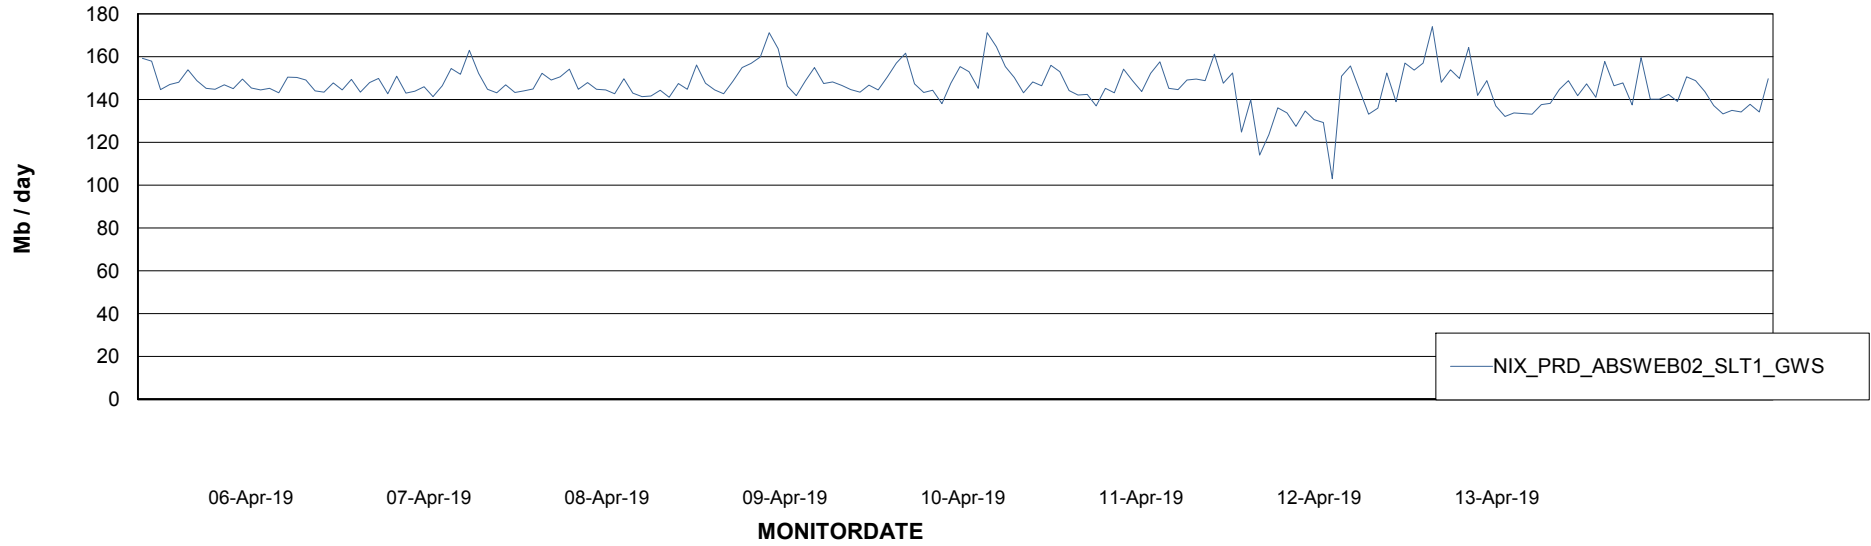

ABSolute Web Component Services

Avg memory used per ABS Web component