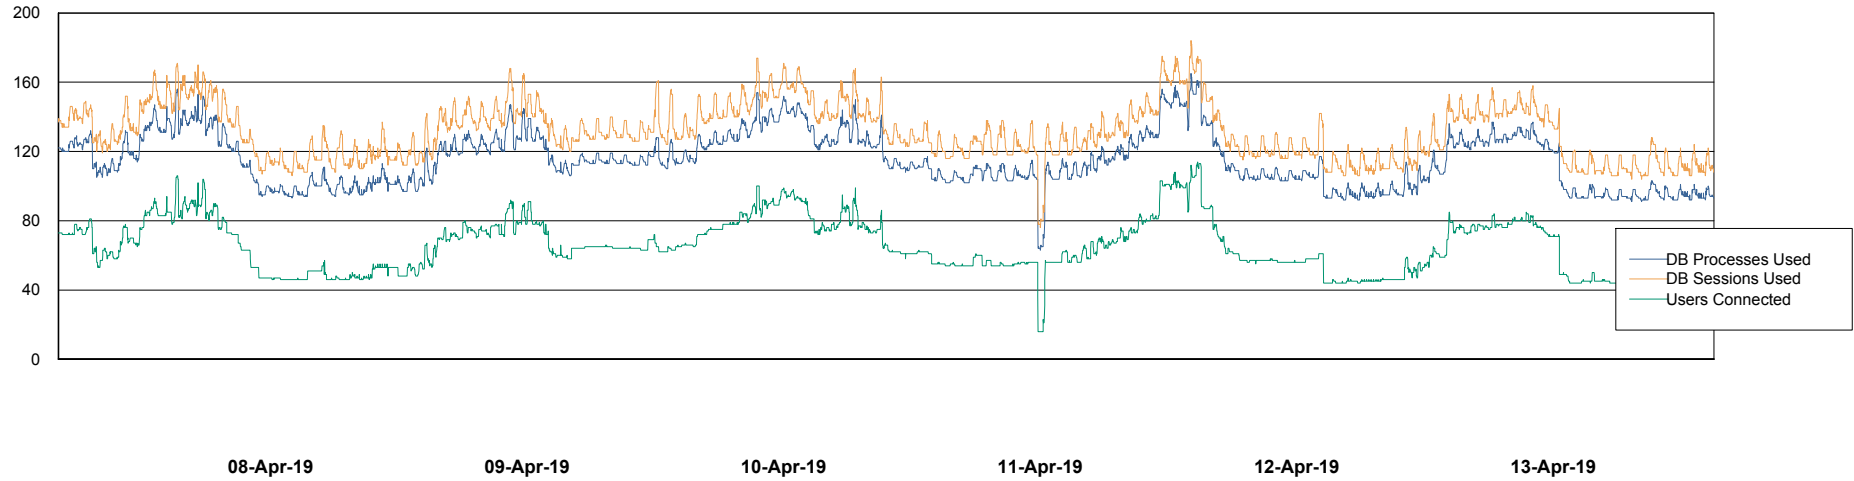

Weekly SLA Customer Report

Customer NIX_Production
Database ID 51

Database Performance NIXDB_BI

Weekly SLA Customer Report

Customer NIX_Production
Database ID 51

Database Performance NIXDB_Production

Weekly SLA Customer Report