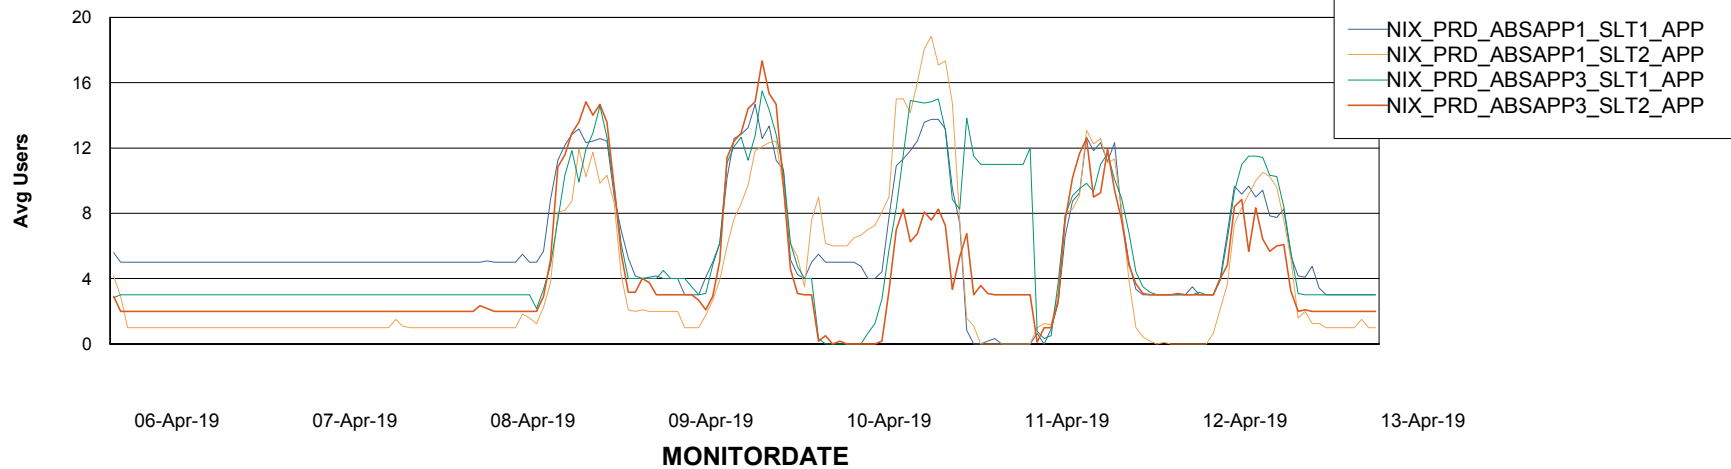

Weekly SLA Customer Report

Customer NIX_Production
 Database ID 51

Database Tablespace NIXDB_Production

Date	Tablespace Name	Filesize (Gb)	Usedsize (Gb)	Percentage free
13-Apr-19	ABSDATA	84	70	17
	INDX	140	117	16
12-Apr-19	ABSDATA	84	70	17
	INDX	140	117	16
11-Apr-19	ABSDATA	84	70	17
	INDX	140	117	16
10-Apr-19	ABSDATA	84	70	17
	INDX	140	117	16
09-Apr-19	ABSDATA	84	70	17
	INDX	140	117	16
08-Apr-19	ABSDATA	84	70	17
	INDX	140	117	16
07-Apr-19	ABSDATA	84	70	17
	INDX	140	117	16

Standby Database Health NIX_Production

Recovery lag for last 7 days

Weekly SLA Customer Report

Customer NIX_Production
Database ID 51

ABSSolute Application Server Services

Avg memory used per ABS Server Service

Avg users per day per ABS server

Weekly SLA Customer Report

Customer NIX_Production
Database ID 51

ABSSolute Application ReportServer Services

Avg memory used per ReportServer Service

Weekly SLA Customer Report