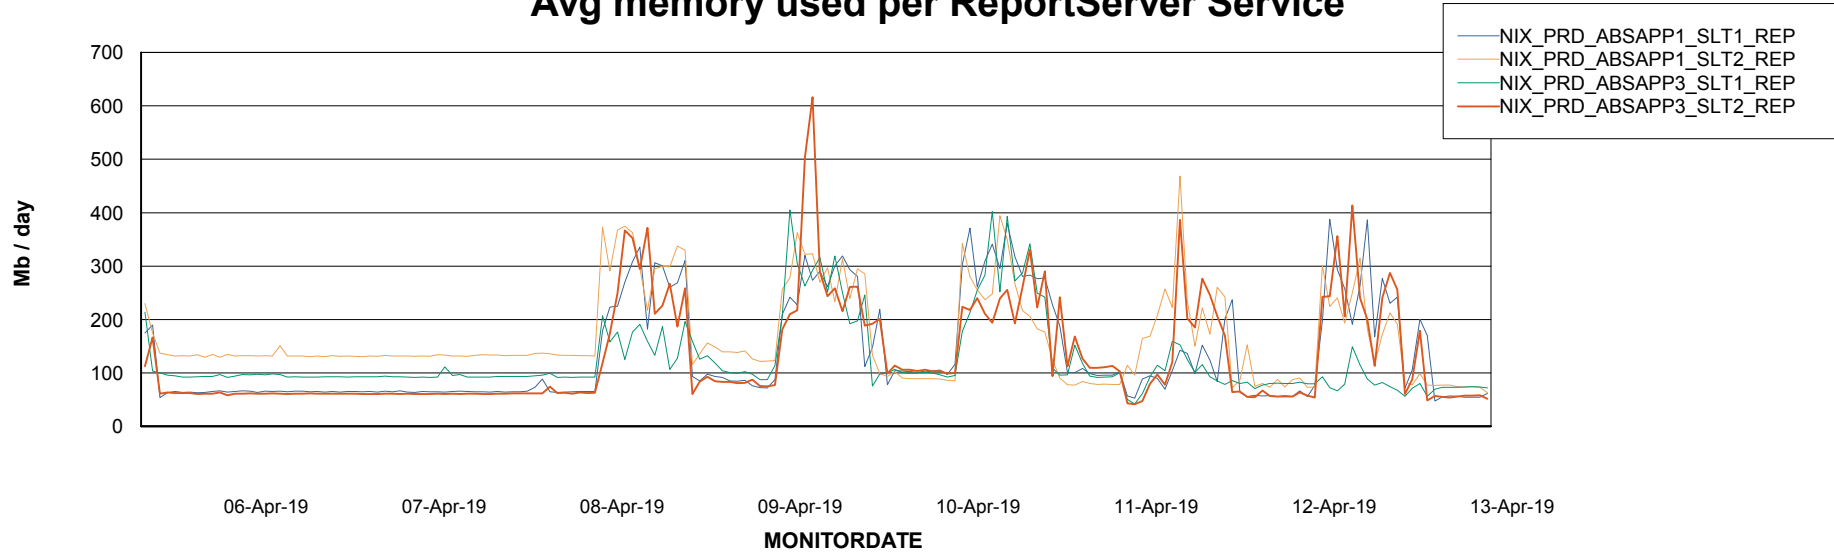

Avg users per day per ABS server

Weekly SLA Customer Report

Customer NIX_Production
Database ID 51

ABSSolute Application ReportServer Services

Avg memory used per ReportServer Service

Weekly SLA Customer Report