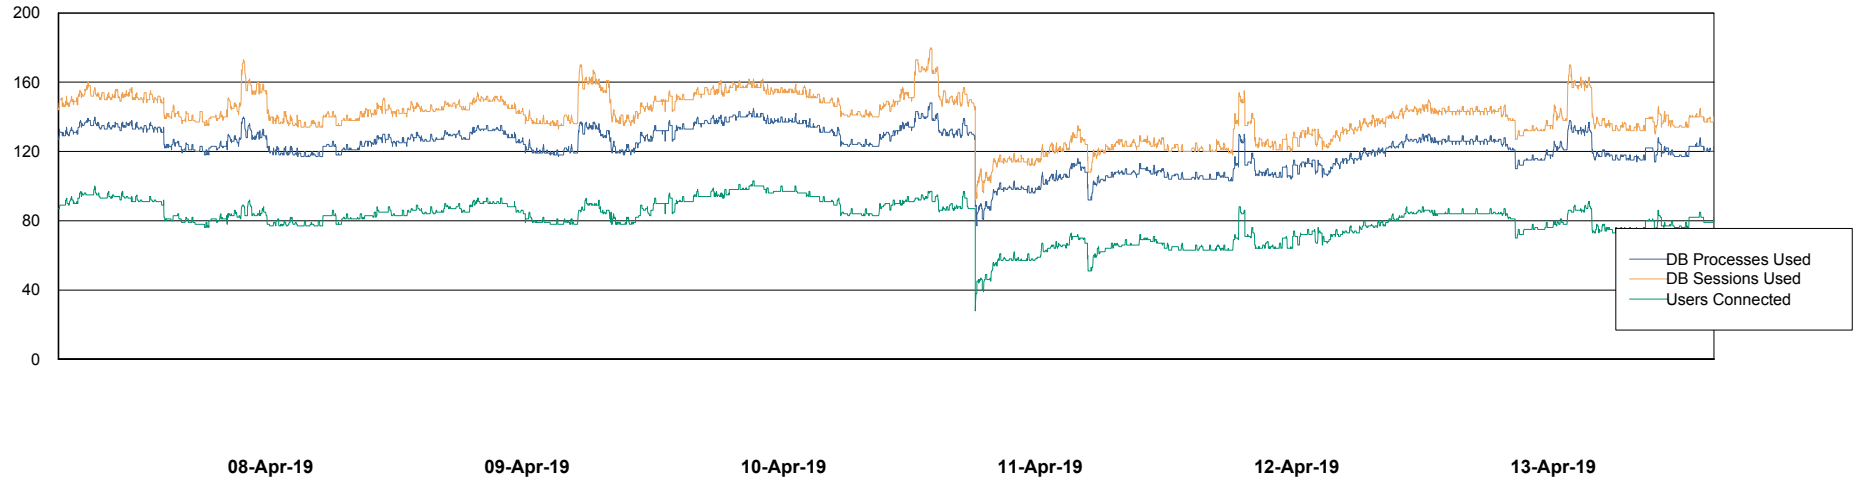

Database Performance LLGDB_Production