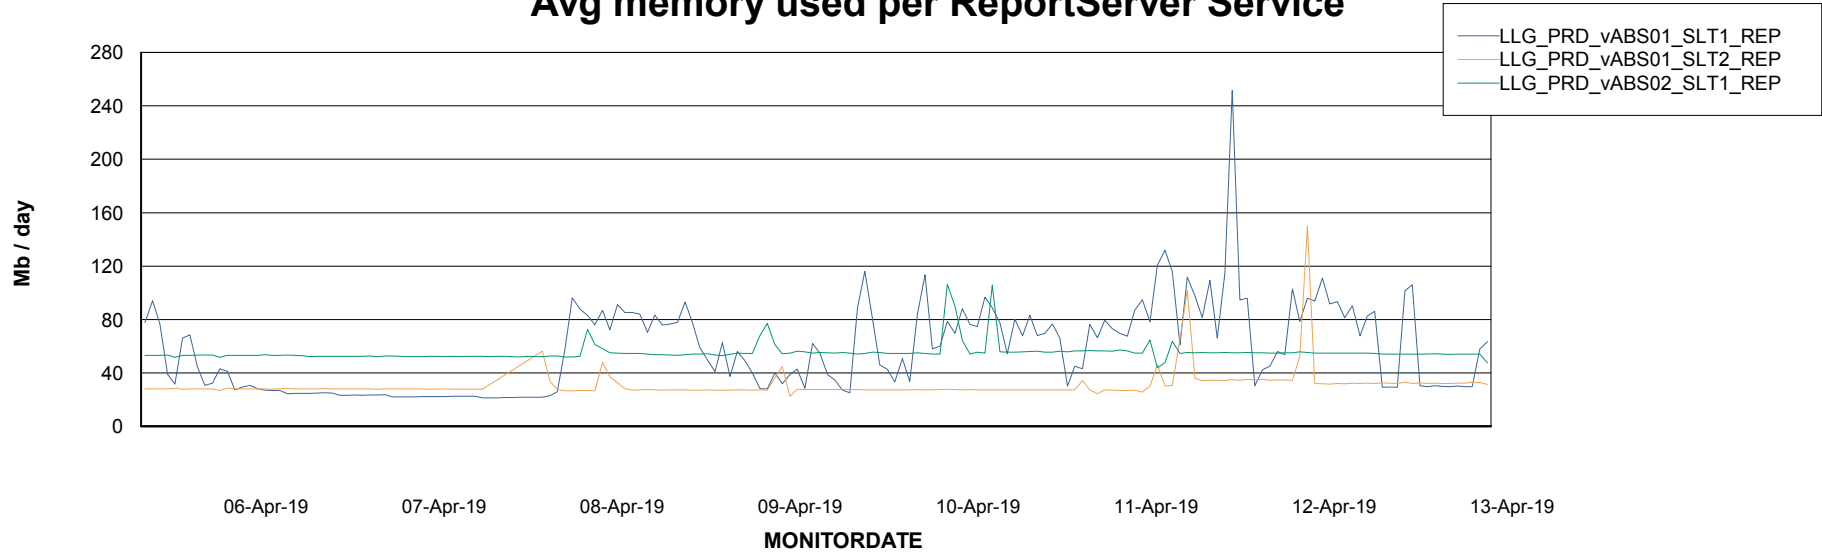

ABSSolute Application ReportServer Services

Avg memory used per ReportServer Service