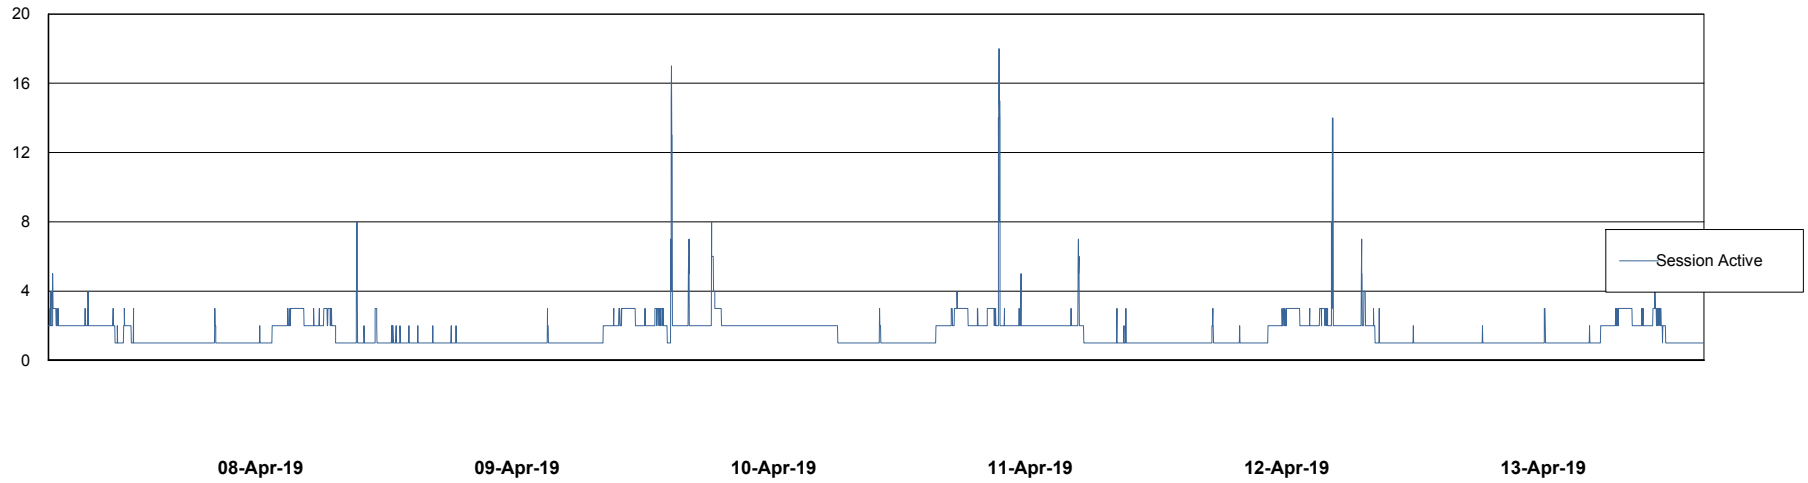

Database Performance LLGDBBI_Production