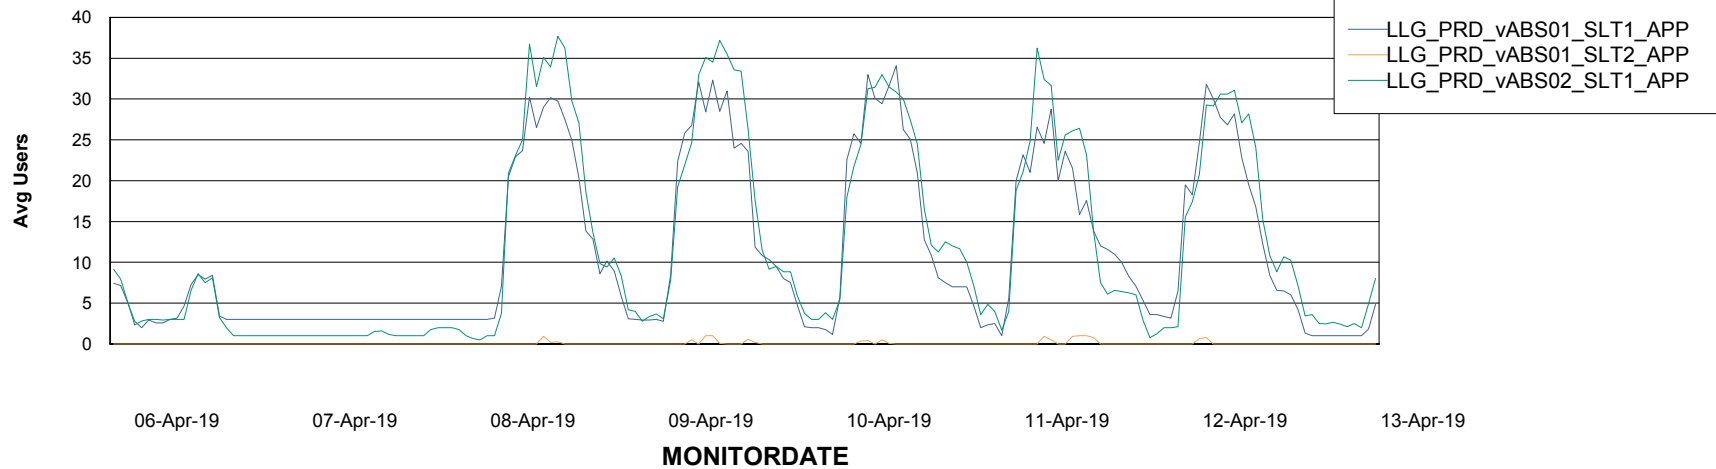

Weekly SLA Customer Report

Customer LLG_Production
Database ID 53

ABSSolute Application Server Services

Avg memory used per ABS Server Service

Avg users per day per ABS server

Weekly SLA Customer Report

Customer LLG_Production
Database ID 53