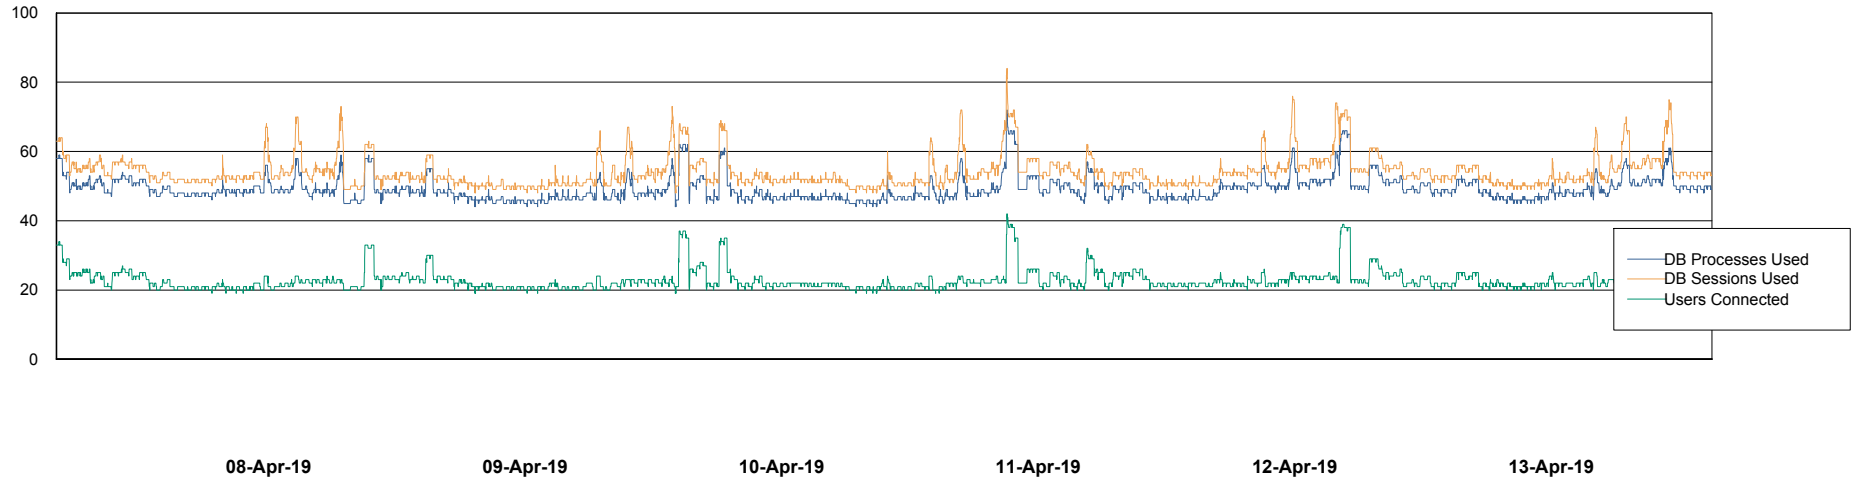

Database Performance LLGDBBI_Production