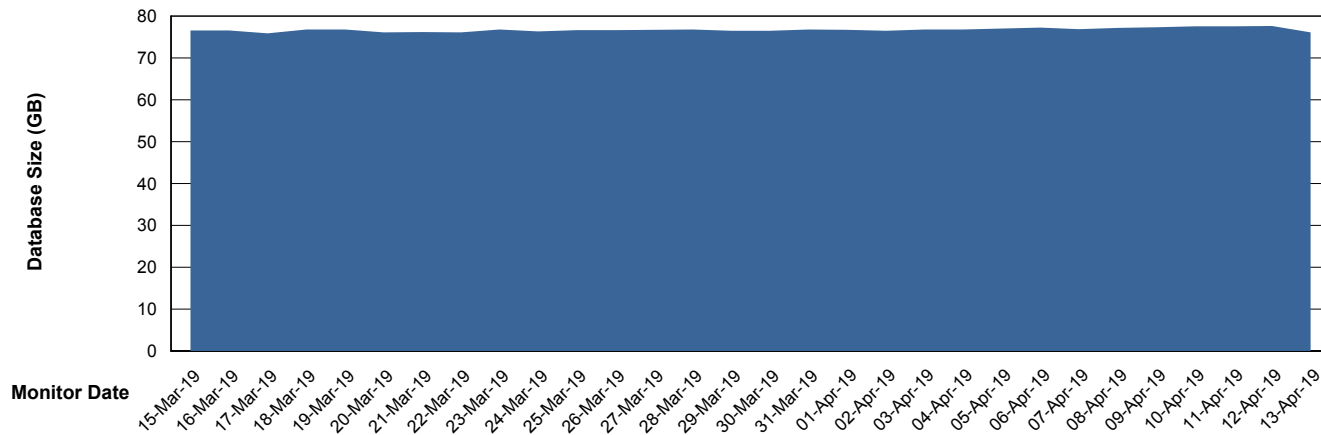

DATABASE SIZE LLGDBBI_Production

Database growth over last month