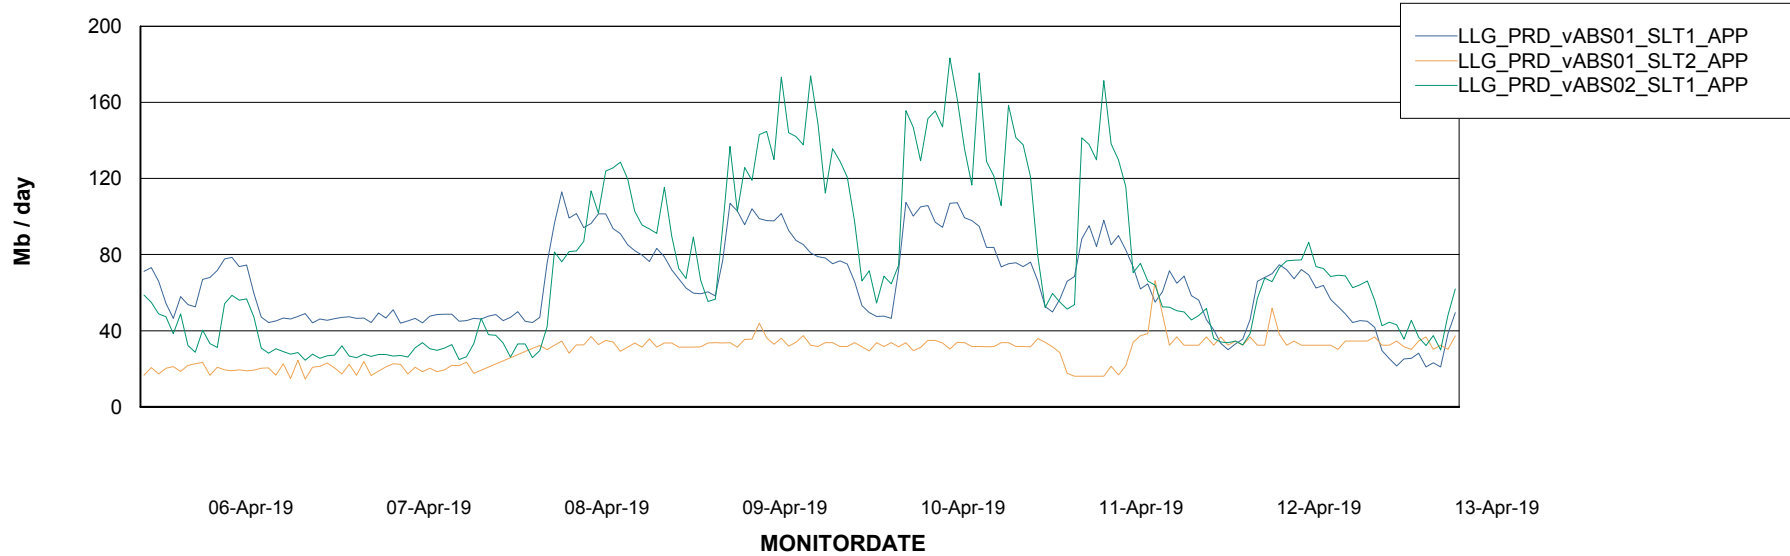

ABSSolute Application Server Services

Avg memory used per ABS Server Service