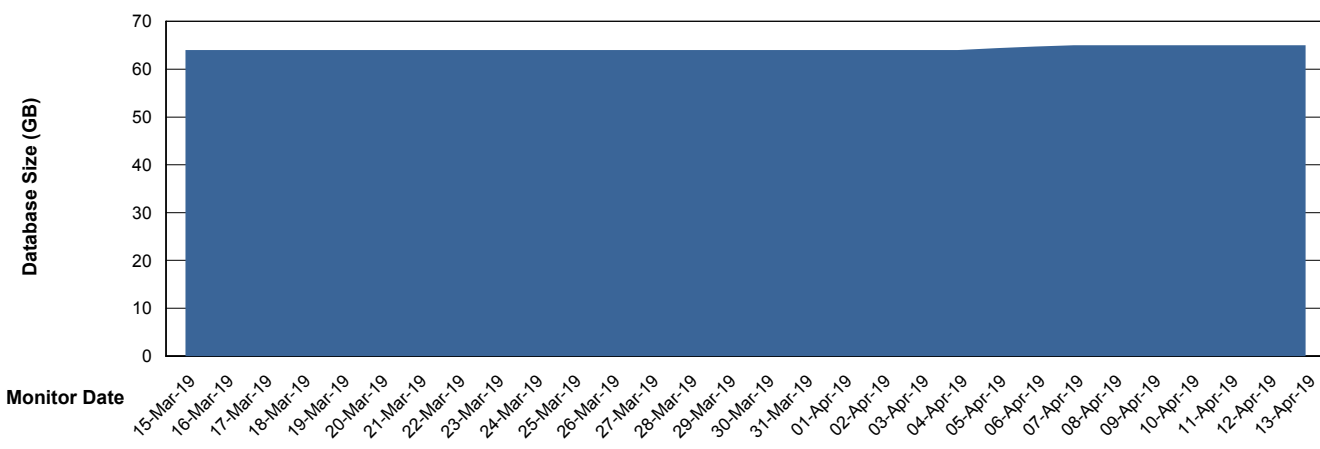

DATABASE SIZE KLADB_Production

Database growth over last month