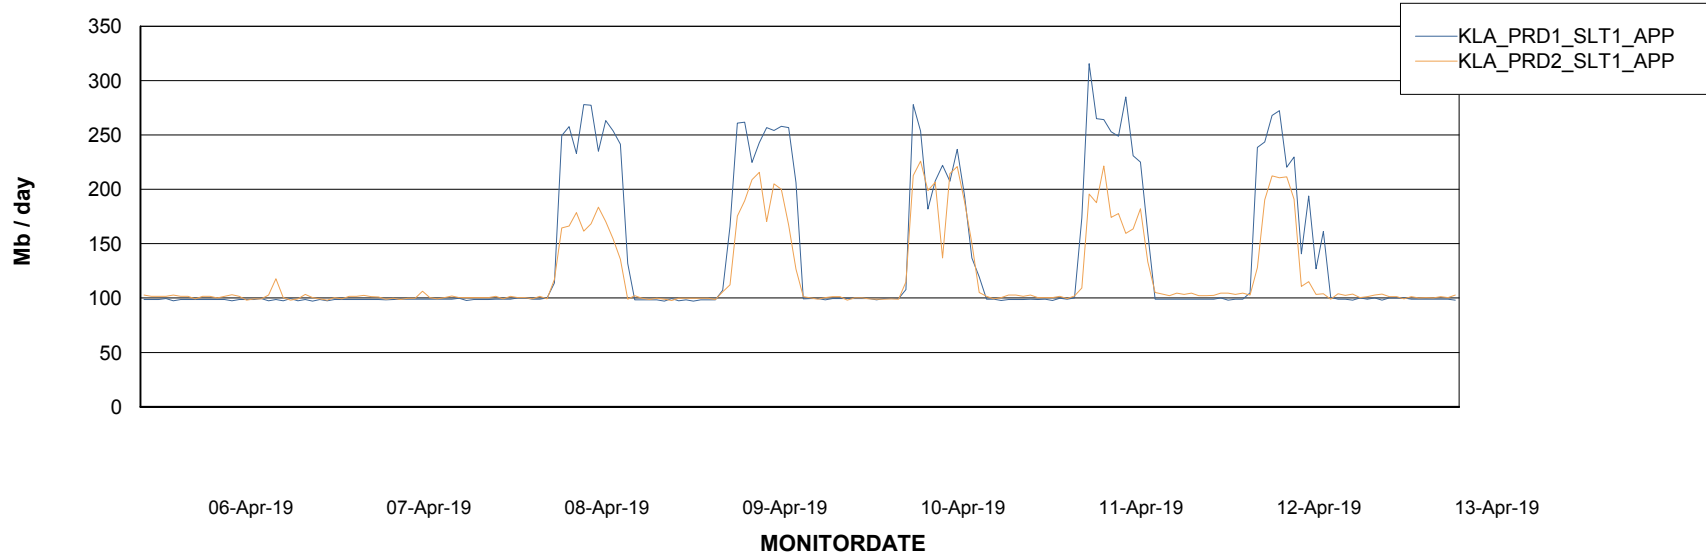

ABSSolute Application Server Services

Avg memory used per ABS Server Service