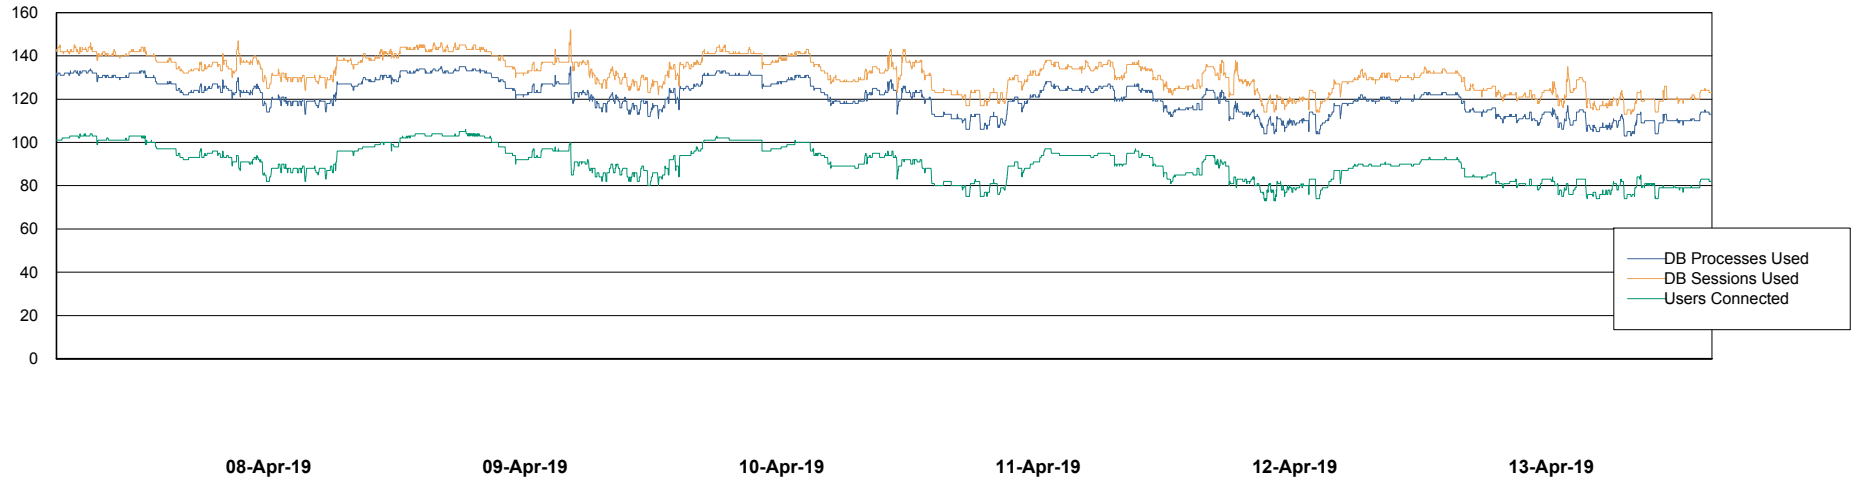

Harddisk Usage FIS_PRD_ORACLE2

	Free disk space on c: (%)	Total disk space on c: (Gb)	Free disk space on l: (%)	Total disk space on l: (Gb)	Free disk space on o: (%)	Total disk space on o: (Gb)
13-Apr-19	67	279	19	279	3	373
12-Apr-19	67	279	19	279	3	373
11-Apr-19	67	279	19	279	3	373
10-Apr-19	67	279	19	279	3	373
09-Apr-19	67	279	19	279	3	373
08-Apr-19	67	279	19	279	3	373
07-Apr-19	67	279	19	279	3	373

Weekly SLA Customer Report

Customer FIS_Production
Database ID 46

Database Performance FISDB_Production

Weekly SLA Customer Report

Customer FIS_Production
Database ID 46

Database Performance FISDB_Standby

Weekly SLA Customer Report