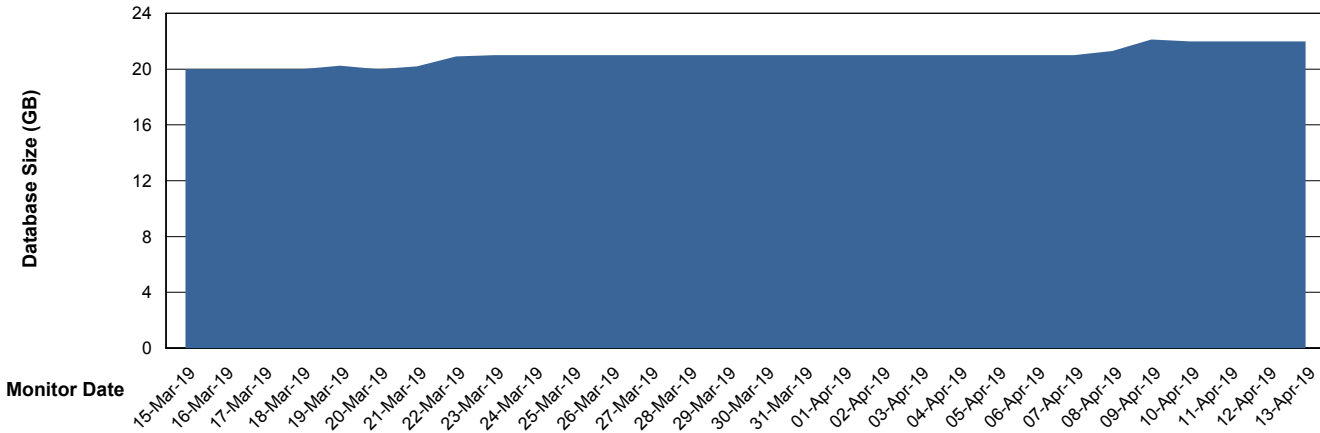

Weekly SLA Customer Report

Customer ELJ Production
Database ID 72

Database Performance ELJDB_Production

Weekly SLA Customer Report

Customer ELJ Production
Database ID 72

Database Performance ELJDB_Standby

Weekly SLA Customer Report

Customer ELJ Production
 Database ID 72

DATABASE SIZE ELJDB_Production

Database growth over last month

Database Tablespace ELJDB_Production

Date	Tablespace Name	Filesize (Gb)	Usedsize (Gb)	Percentage free
13-Apr-19	ABSDATA	20	18	10
	INDX	4	1	75
12-Apr-19	ABSDATA	20	18	10
	INDX	4	1	75
11-Apr-19	ABSDATA	20	18	10
	INDX	4	1	75
10-Apr-19	ABSDATA	20	17	15
	INDX	4	1	75
09-Apr-19	ABSDATA	20	17	15
	INDX	4	1	75
08-Apr-19	ABSDATA	20	17	15
	INDX	4	1	75
07-Apr-19	ABSDATA	20	17	15
	INDX	4	1	75