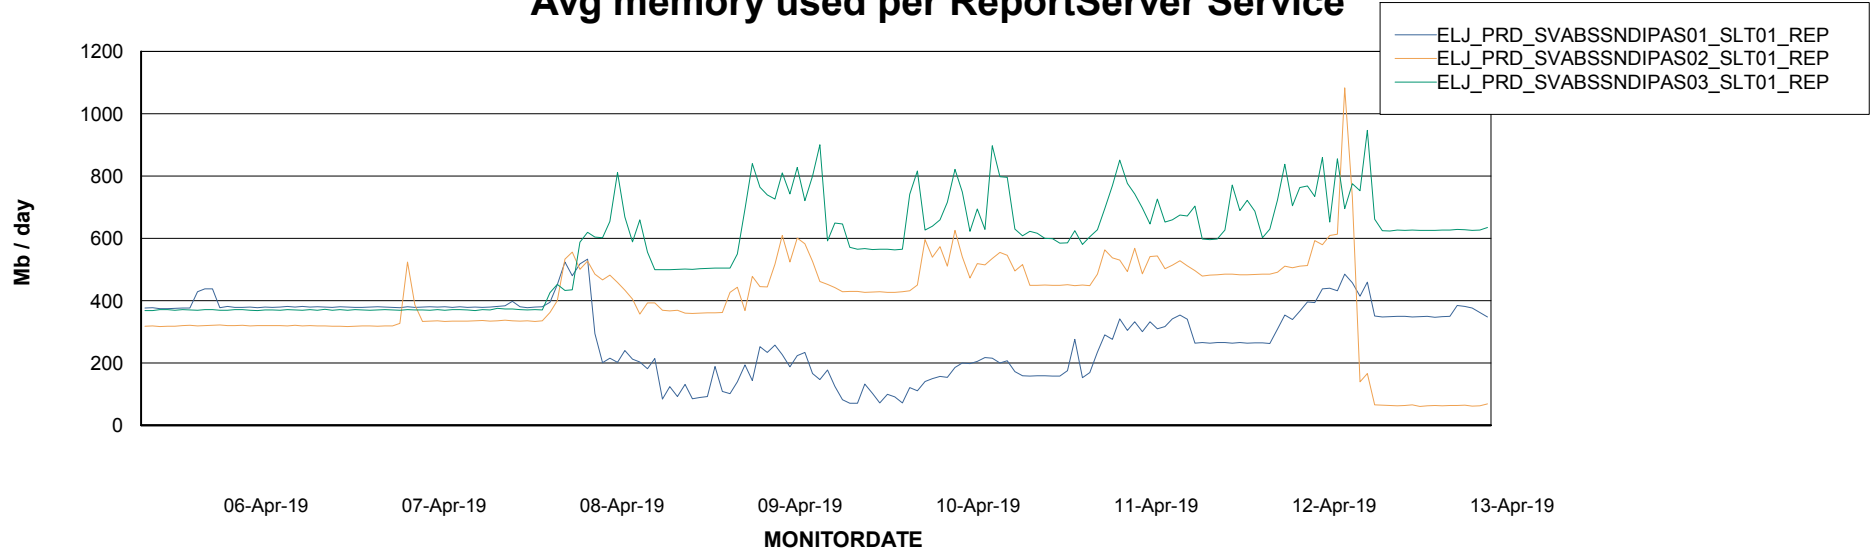

ABSSolute Application ReportServer Services

Avg memory used per ReportServer Service