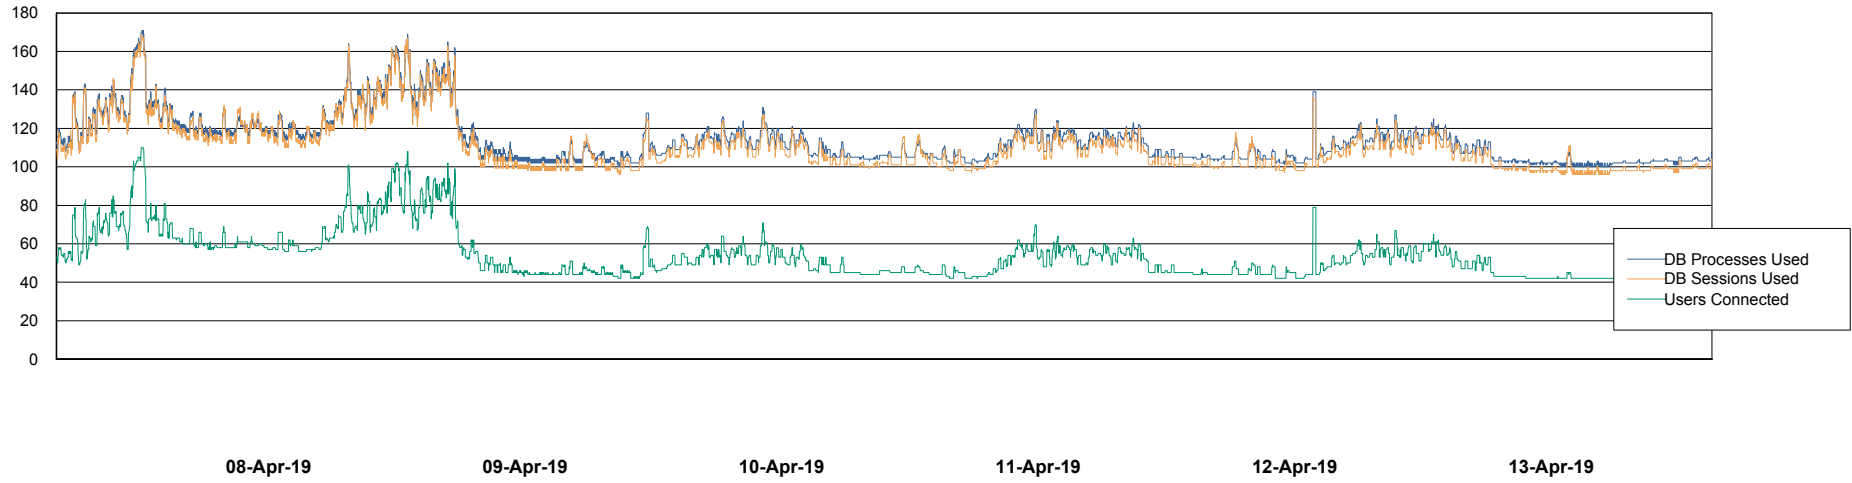

Database Performance ELJDB_Production