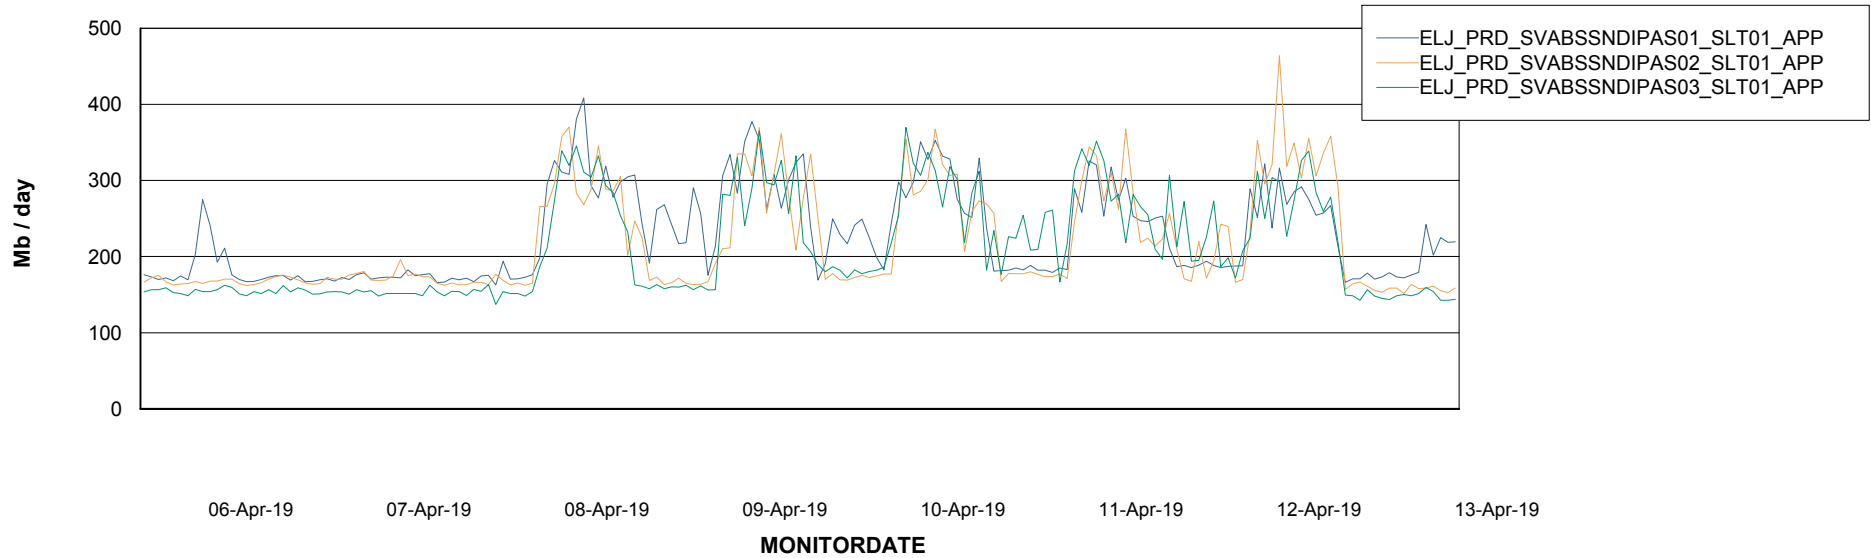

Customer ELJ Production
 Database ID 72

DATABASE SIZE ELJDB_Production

Database growth over last month

Database Tablespace ELJDB_Production

Date	Tablespace Name	Filesize (Gb)	Usedsize (Gb)	Percentage free
13-Apr-19	ABSDATA	20	18	10
	INDX	4	1	75
12-Apr-19	ABSDATA	20	18	10
	INDX	4	1	75
11-Apr-19	ABSDATA	20	18	10
	INDX	4	1	75
10-Apr-19	ABSDATA	20	17	15
	INDX	4	1	75
09-Apr-19	ABSDATA	20	17	15
	INDX	4	1	75
08-Apr-19	ABSDATA	20	17	15
	INDX	4	1	75
07-Apr-19	ABSDATA	20	17	15
	INDX	4	1	75

Weekly SLA Customer Report

Customer ELJ Production
Database ID 72

ABSSolute Application Server Services

Avg memory used per ABS Server Service

Avg users per day per ABS server

Weekly SLA Customer Report

Customer ELJ Production
Database ID 72