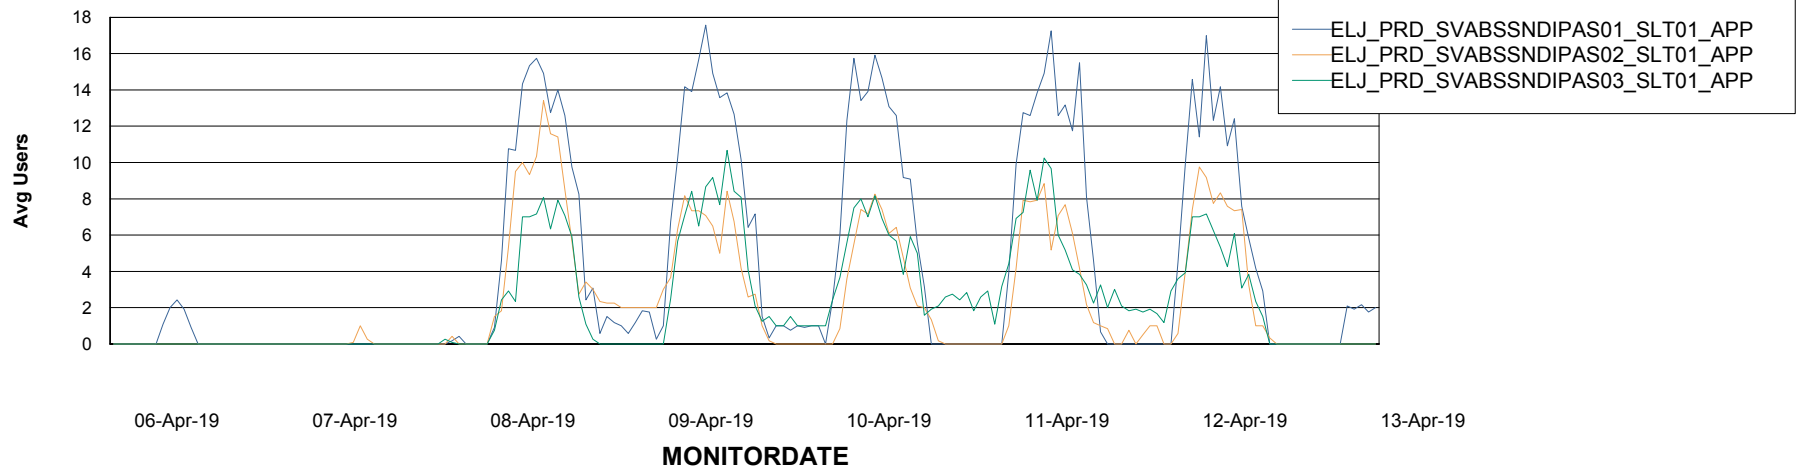

Weekly SLA Customer Report

Customer ELJ Production
Database ID 72

ABSSolute Application Server Services

Avg memory used per ABS Server Service

Avg users per day per ABS server

Weekly SLA Customer Report

Customer ELJ Production
Database ID 72