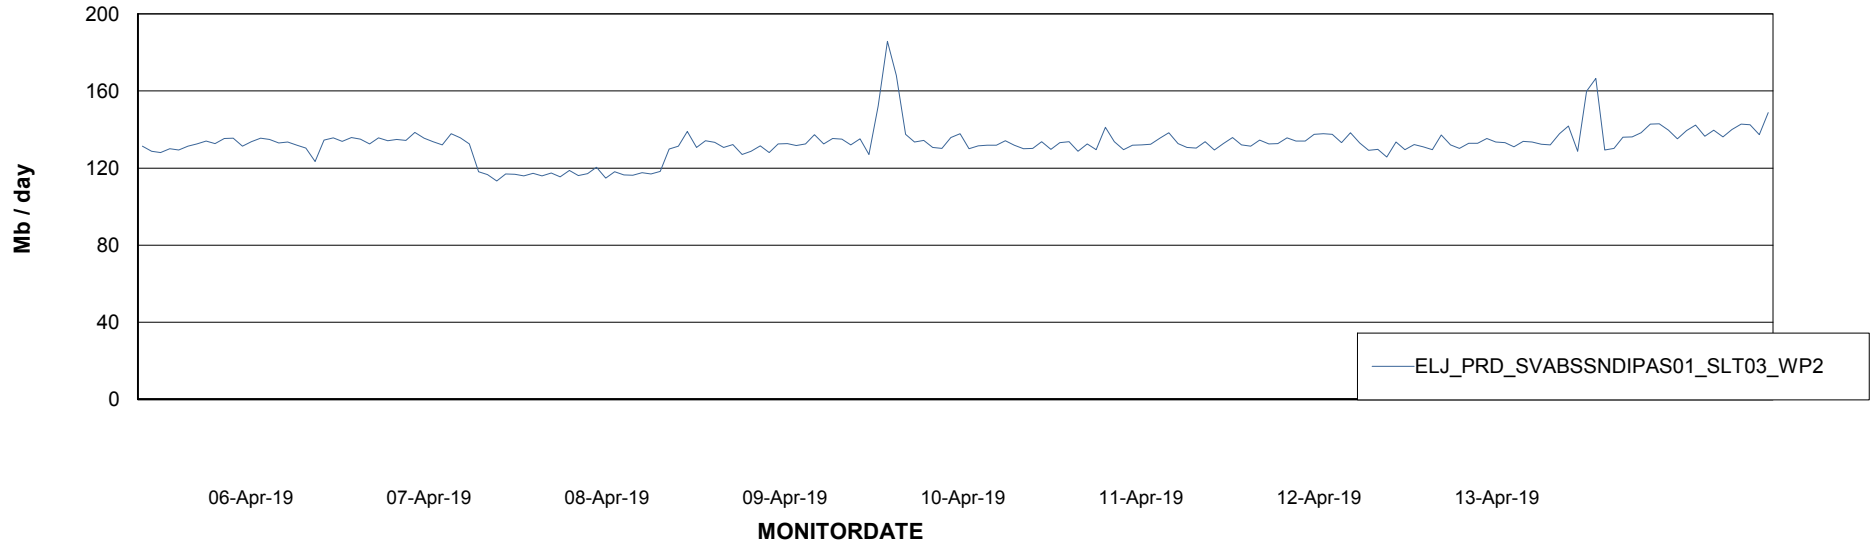

ABSSolute Application ReportServer Services

Avg memory used per ReportServer Service

Weekly SLA Customer Report

Customer ELJ Production
Database ID 72

ABSSolute Web Component Services

Avg memory used per ABS Web component