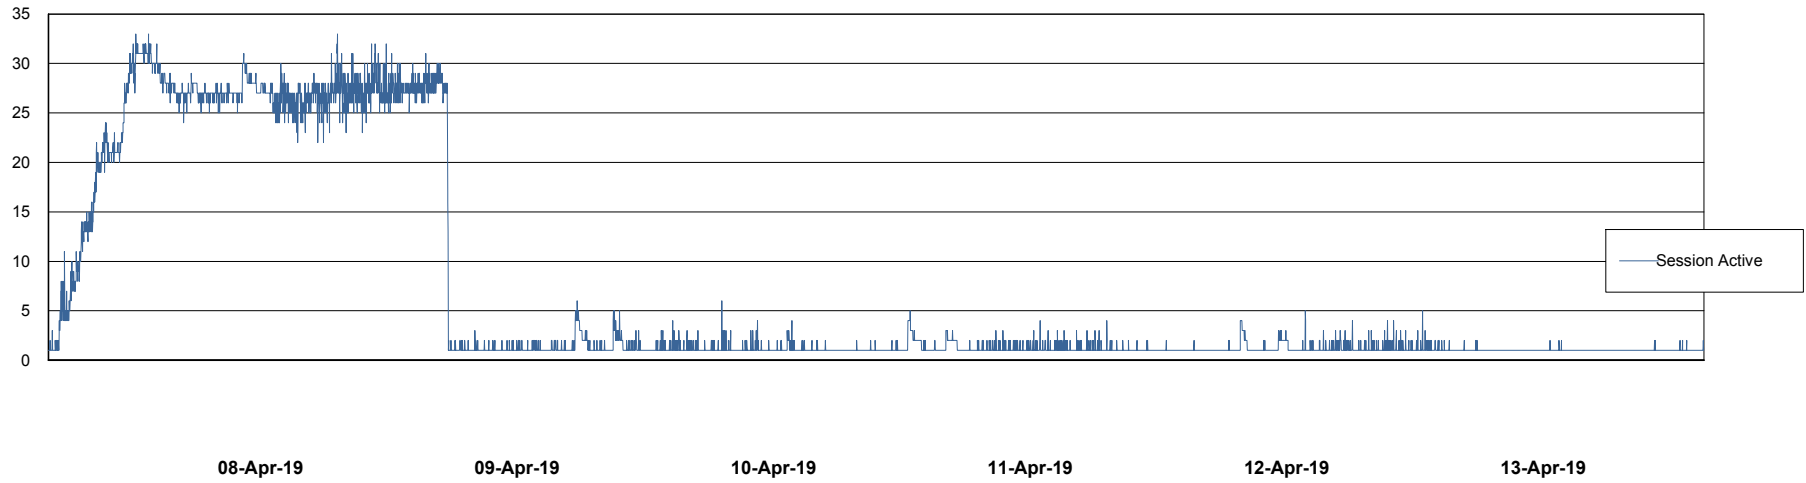

Database Performance ELJDB_Production