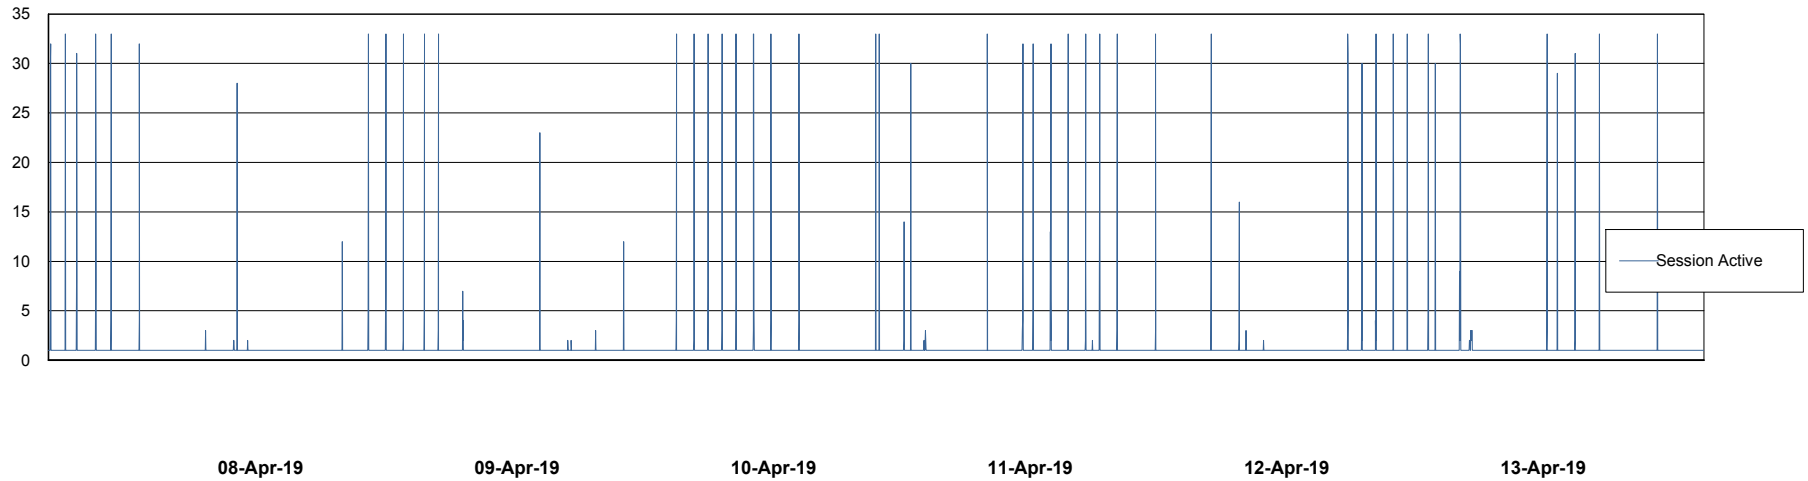

Weekly SLA Customer Report

Customer ECL Production
Database ID 77

Database Performance ECLDB_Production

Weekly SLA Customer Report

Customer ECL Production
Database ID 77

Database Performance ECLDB_Standby

Weekly SLA Customer Report