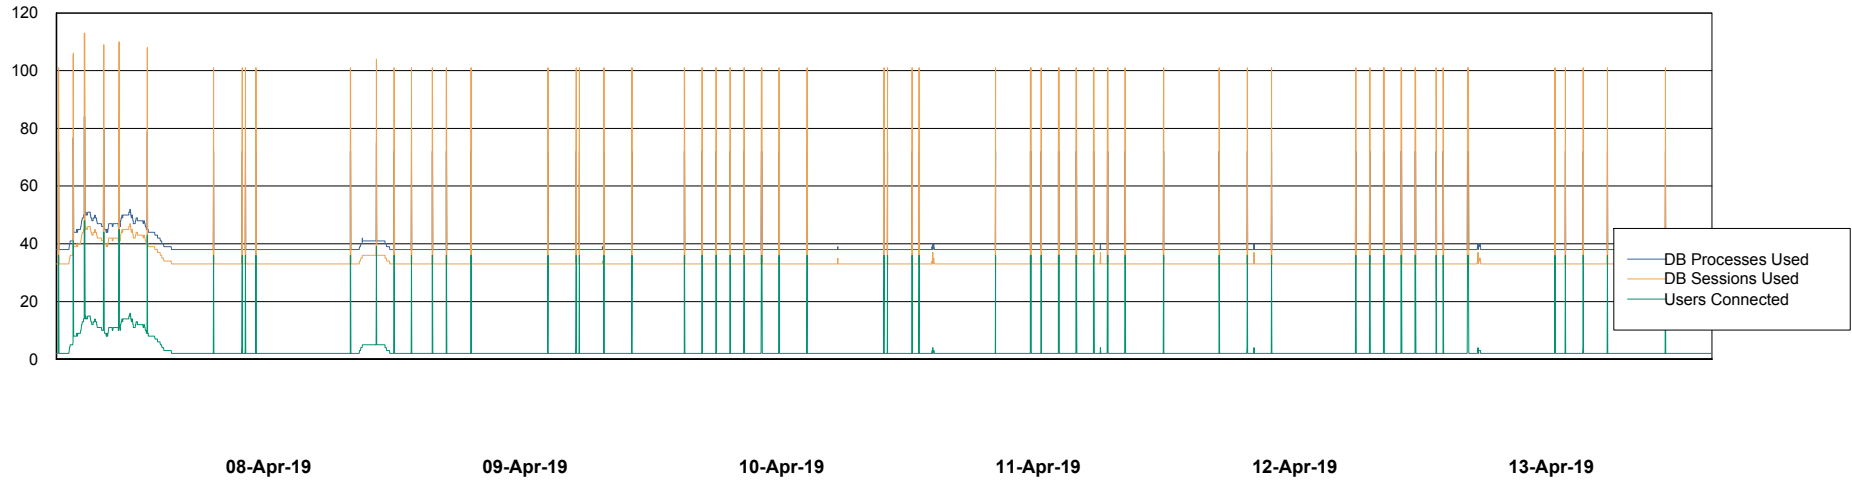

Weekly SLA Customer Report

Customer ECL Production
Database ID 77

Database Performance ECLDB_Production

Weekly SLA Customer Report

Customer ECL Production
Database ID 77

Database Performance ECLDB_Standby

Weekly SLA Customer Report