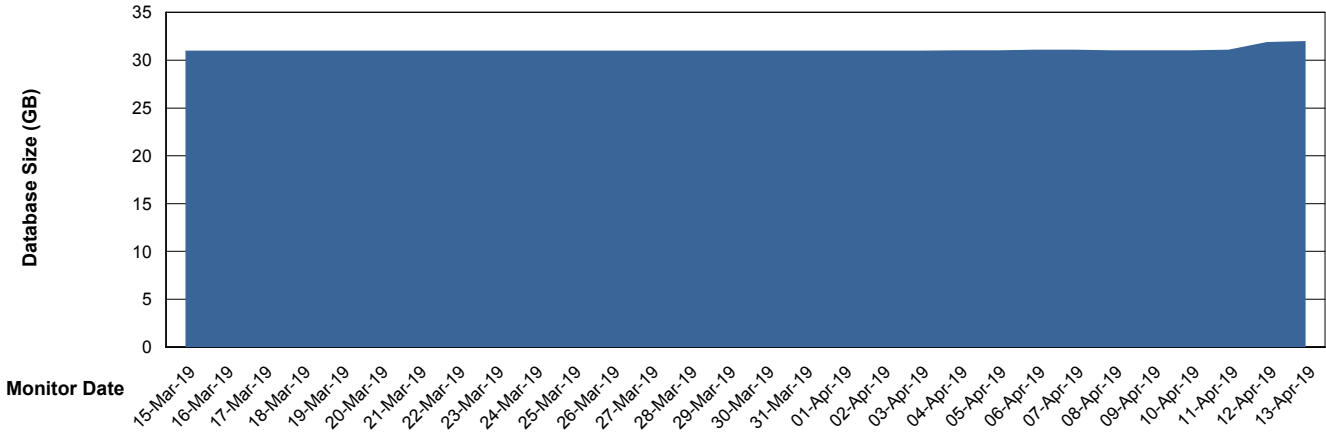

Weekly SLA Customer Report

Customer ECL Production
Database ID 77

Database Performance ECLDB_Production

Weekly SLA Customer Report

Customer ECL Production
Database ID 77

Database Performance ECLDB_Standby

Weekly SLA Customer Report

Customer ECL Production
 Database ID 77

DATABASE SIZE ECLDB_Production

Database growth over last month

Database Tablespace ECLDB_Production

Date	Tablespace Name	Filesize (Gb)	Usedsize (Gb)	Percentage free
13-Apr-19	ABSDATA	33	28	15
	INDX	8	1	88
12-Apr-19	ABSDATA	33	28	15
	INDX	8	1	88
11-Apr-19	ABSDATA	33	28	15
	INDX	8	1	88
10-Apr-19	ABSDATA	33	28	15
	INDX	8	1	88
09-Apr-19	ABSDATA	33	28	15
	INDX	8	1	88
08-Apr-19	ABSDATA	33	28	15
	INDX	8	1	88
07-Apr-19	ABSDATA	33	28	15
	INDX	8	1	88