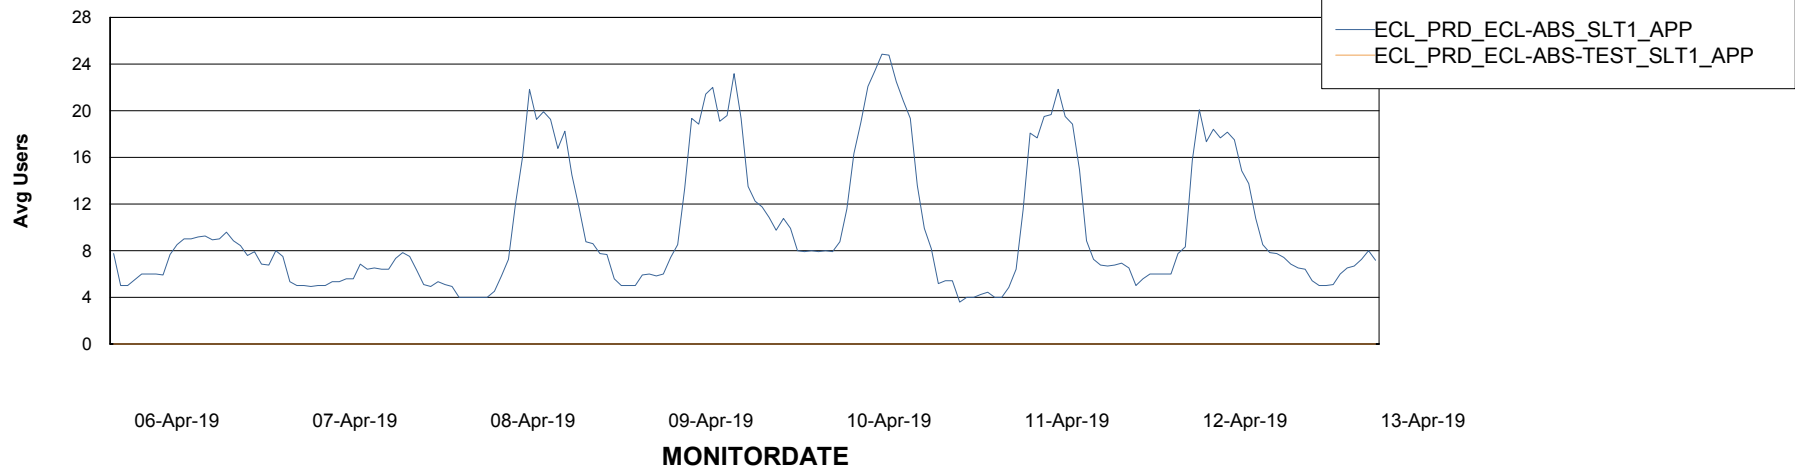

Avg users per day per ABS server