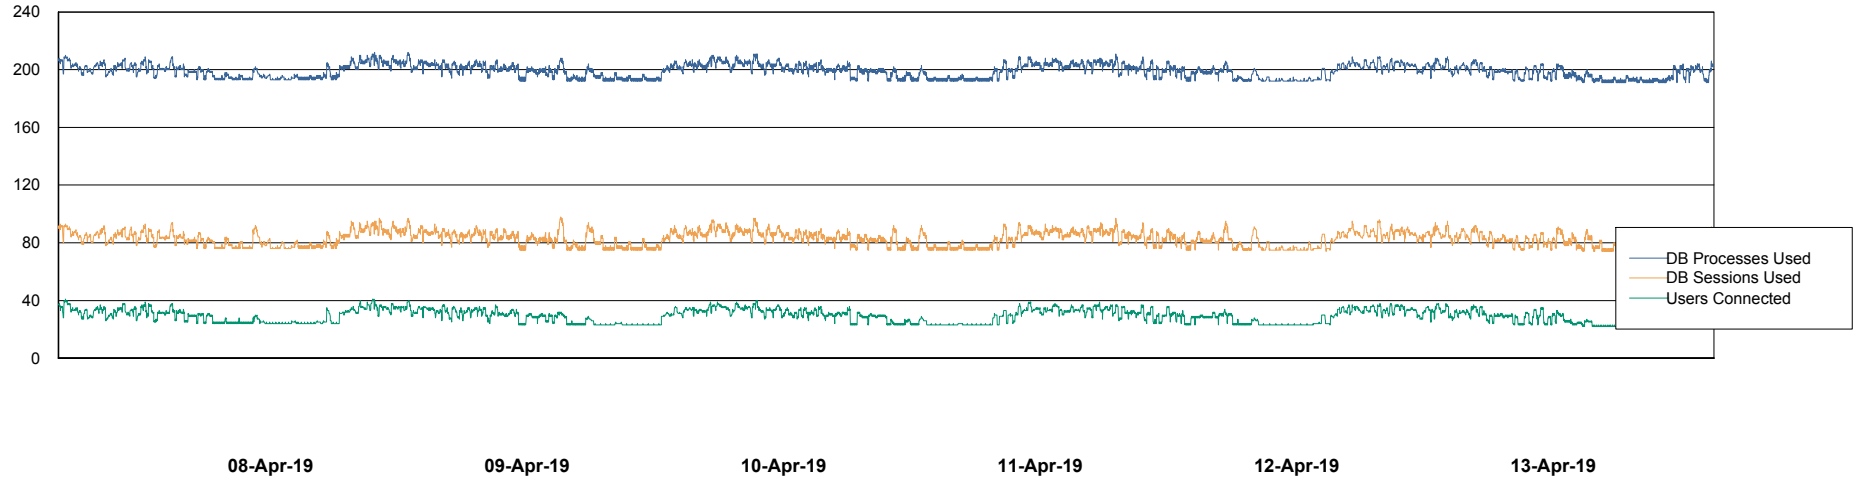

Database Performance ECLDB_Production