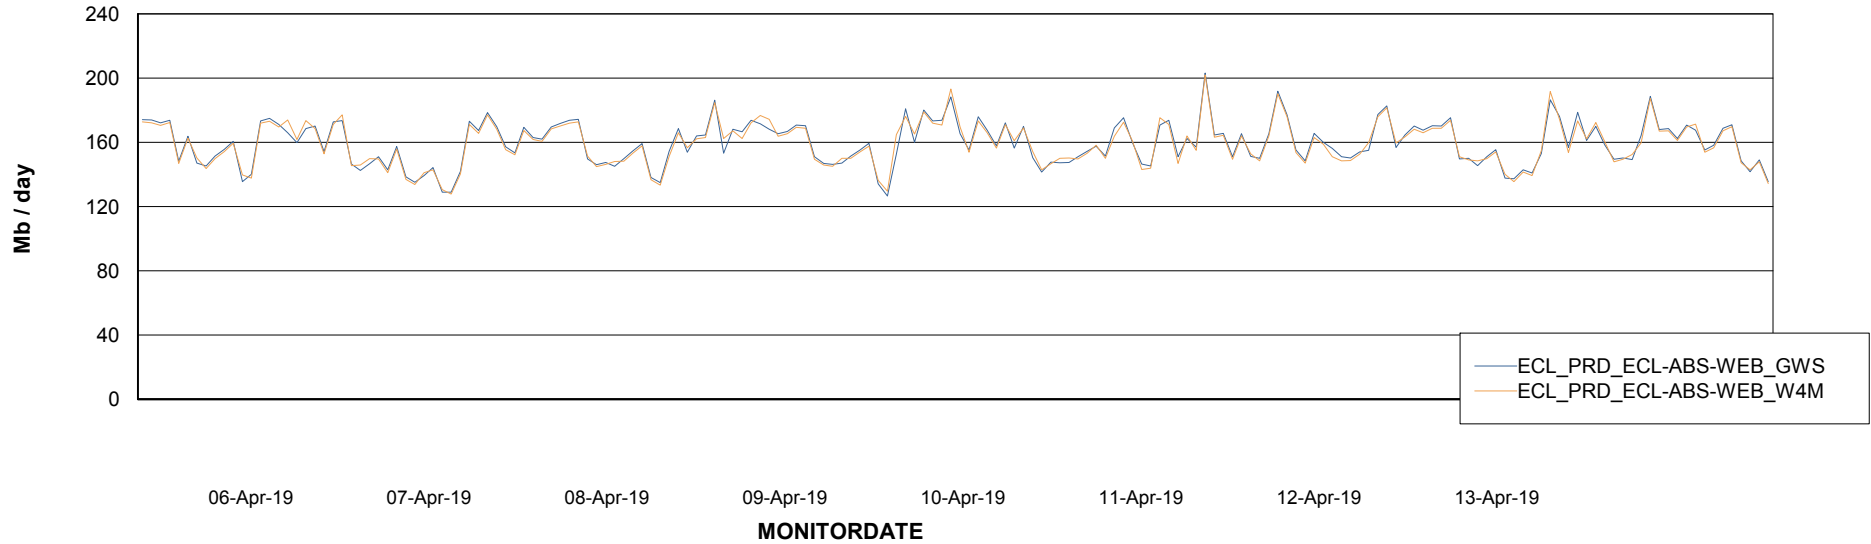

ABSSolute Web Component Services

Avg memory used per ABS Web component