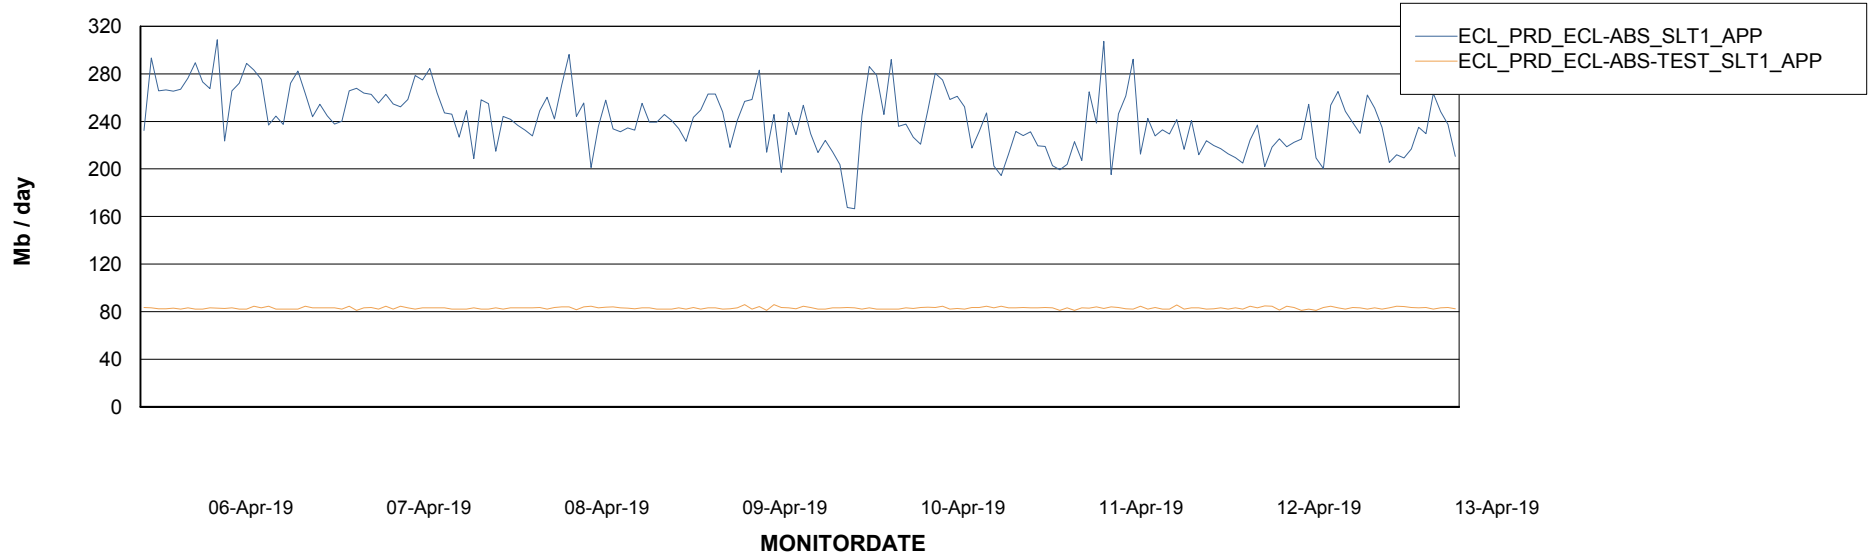

ABSSolute Application Server Services

Avg memory used per ABS Server Service