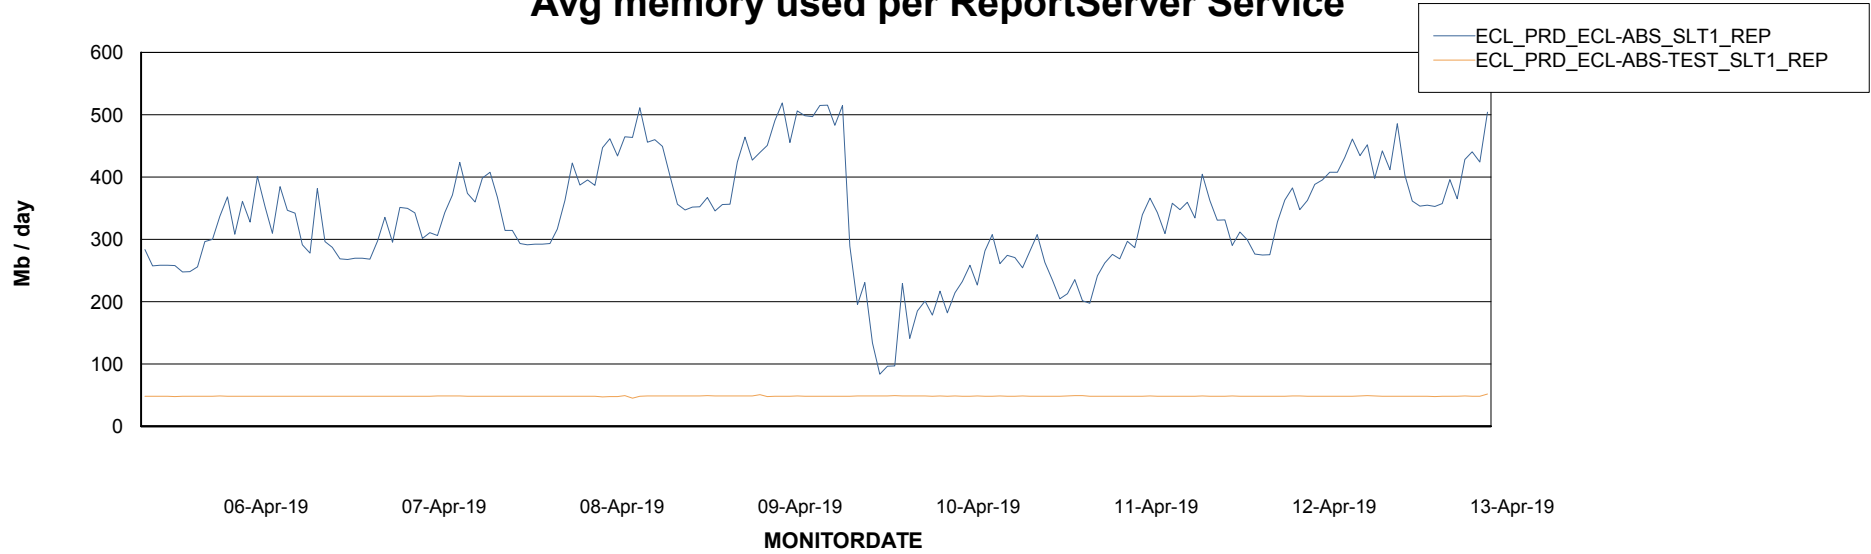

Avg memory used per ABS Server Service

Avg users per day per ABS server

Weekly SLA Customer Report

Customer ECL Production
Database ID 77

ABSSolute Application ReportServer Services

Avg memory used per ReportServer Service