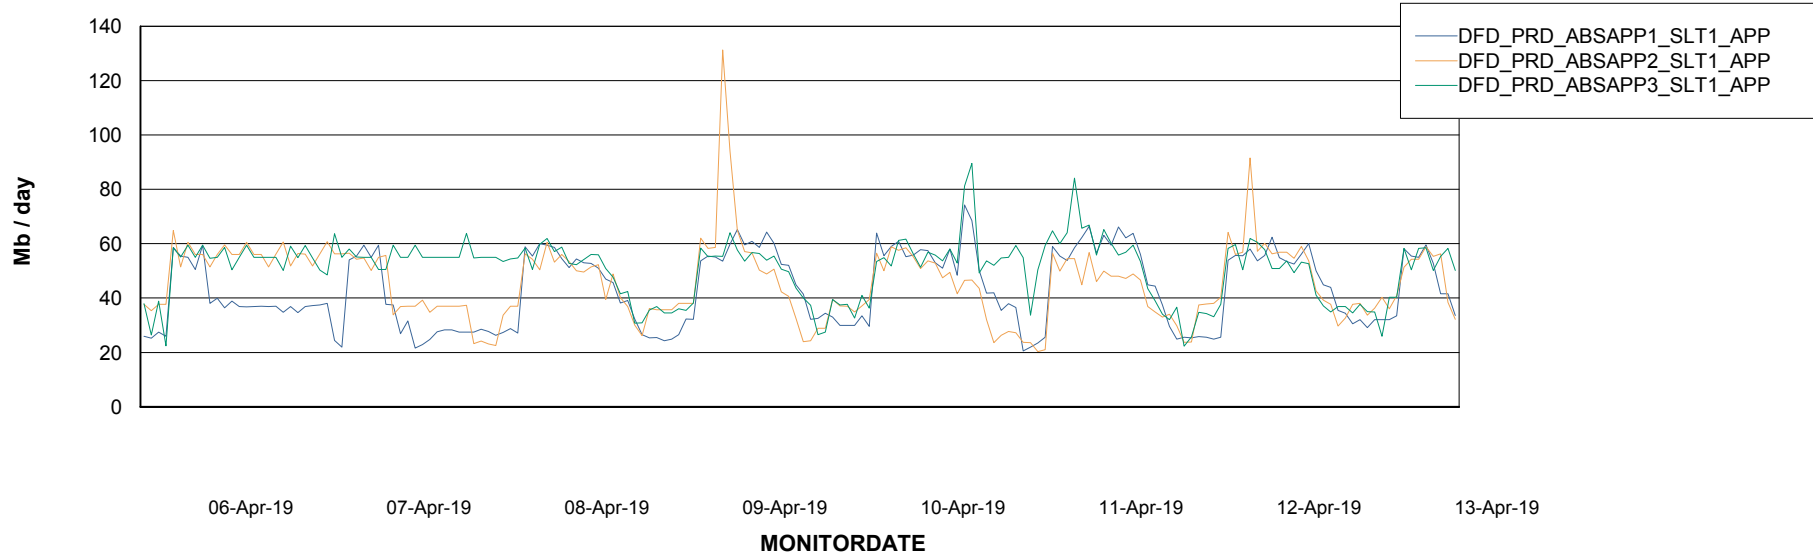

ABSSolute Application Server Services

Avg memory used per ABS Server Service