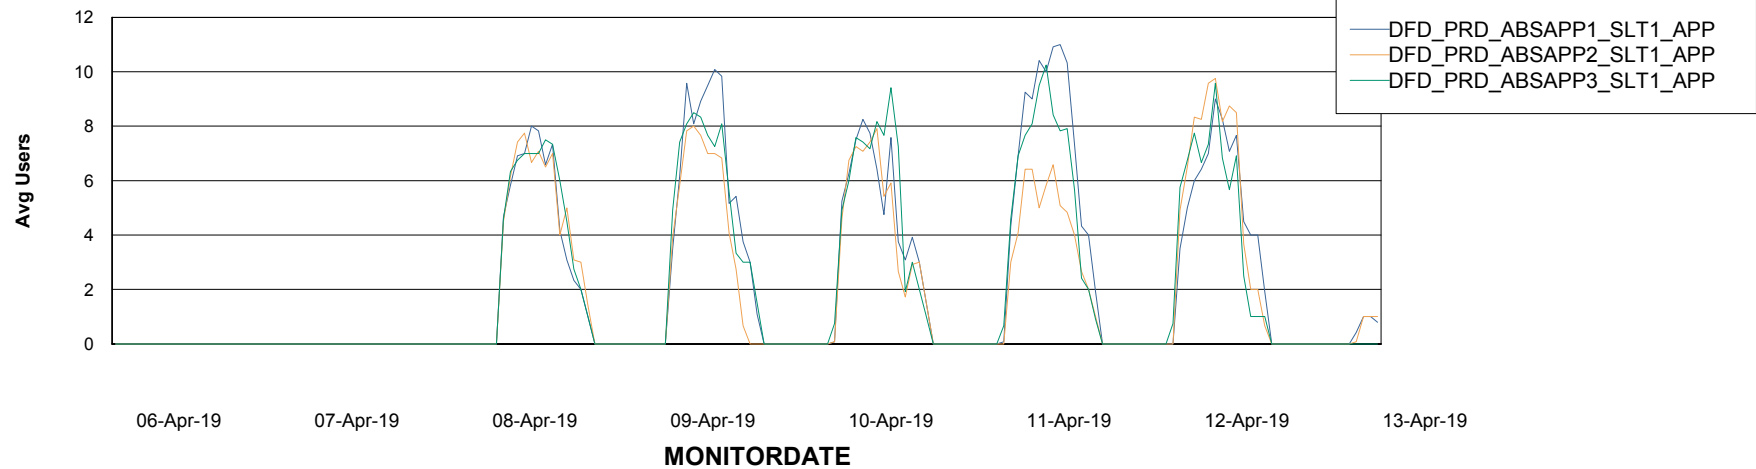

Avg users per day per ABS server