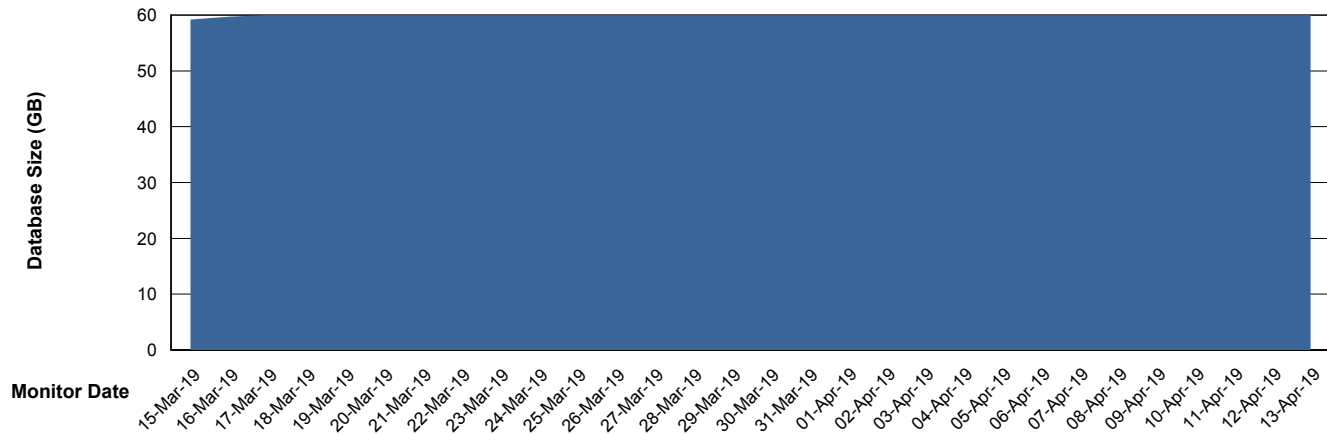

# Weekly SLA Customer Report

Customer DFD Production  
Database ID 39

DATABASE SIZE DFDDDB\_Production

### Database growth over last month

DATABASE SIZE DFDDDBI\_Production

### Database growth over last month