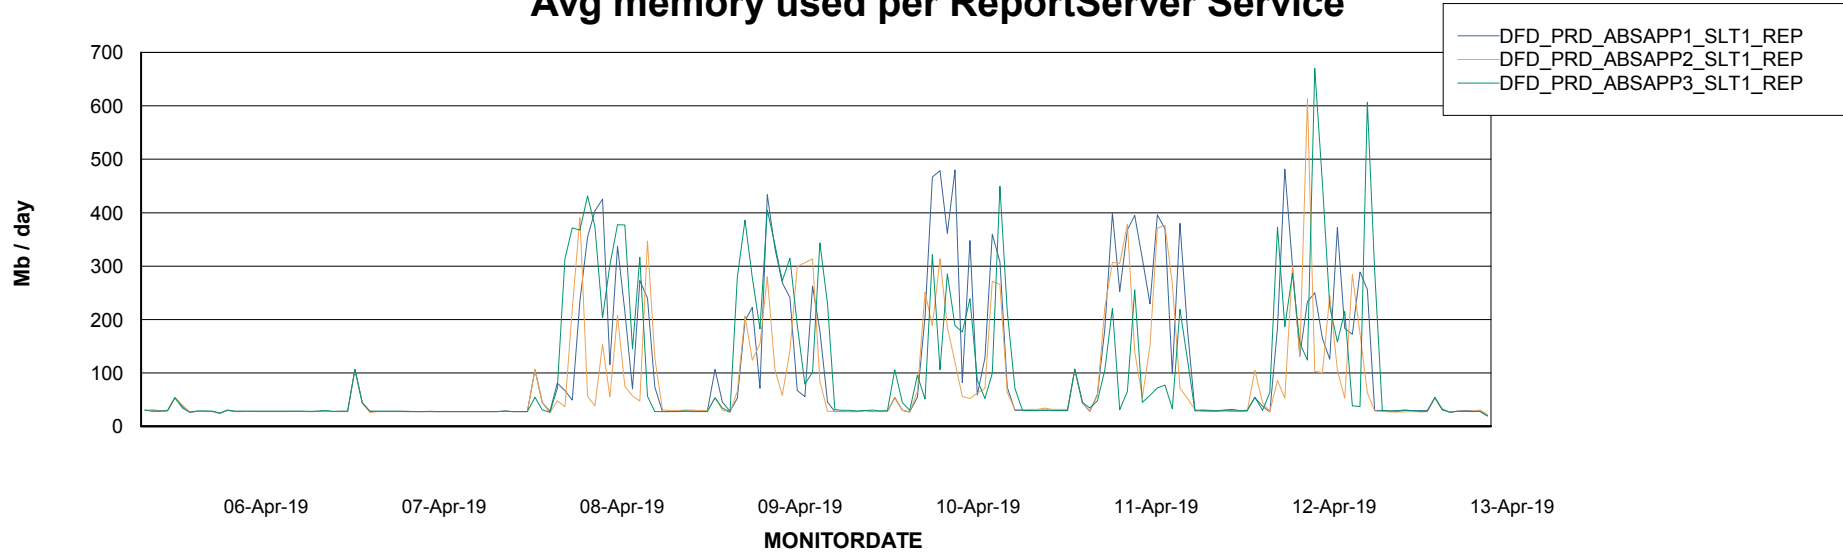

ABSSolute Application ReportServer Services

Avg memory used per ReportServer Service