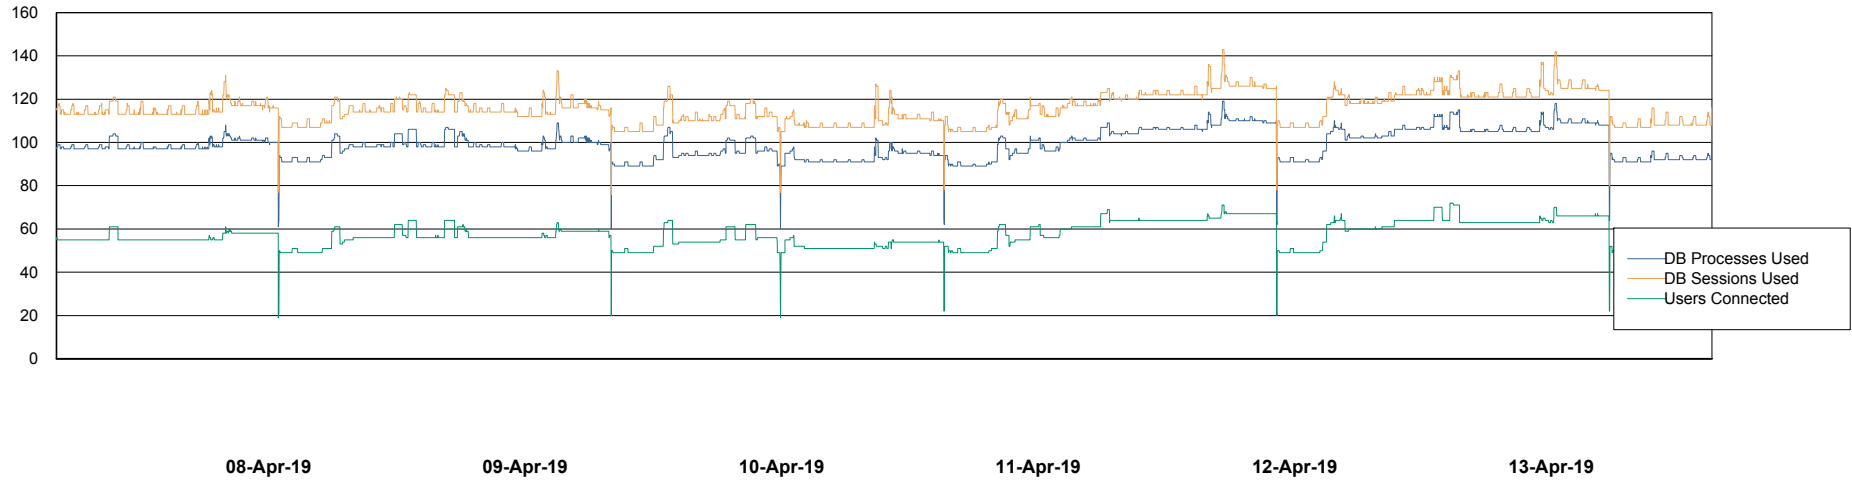

Database Performance DFDDB_Production