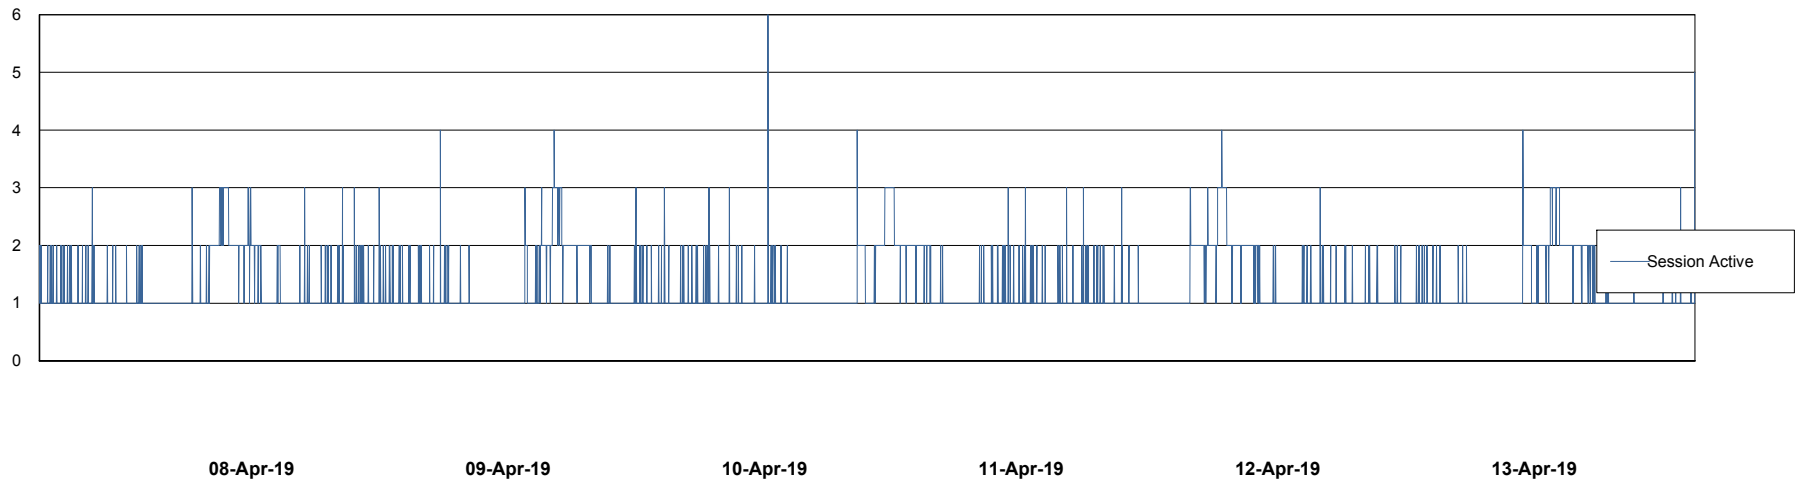

Database Performance DFDDB_Production