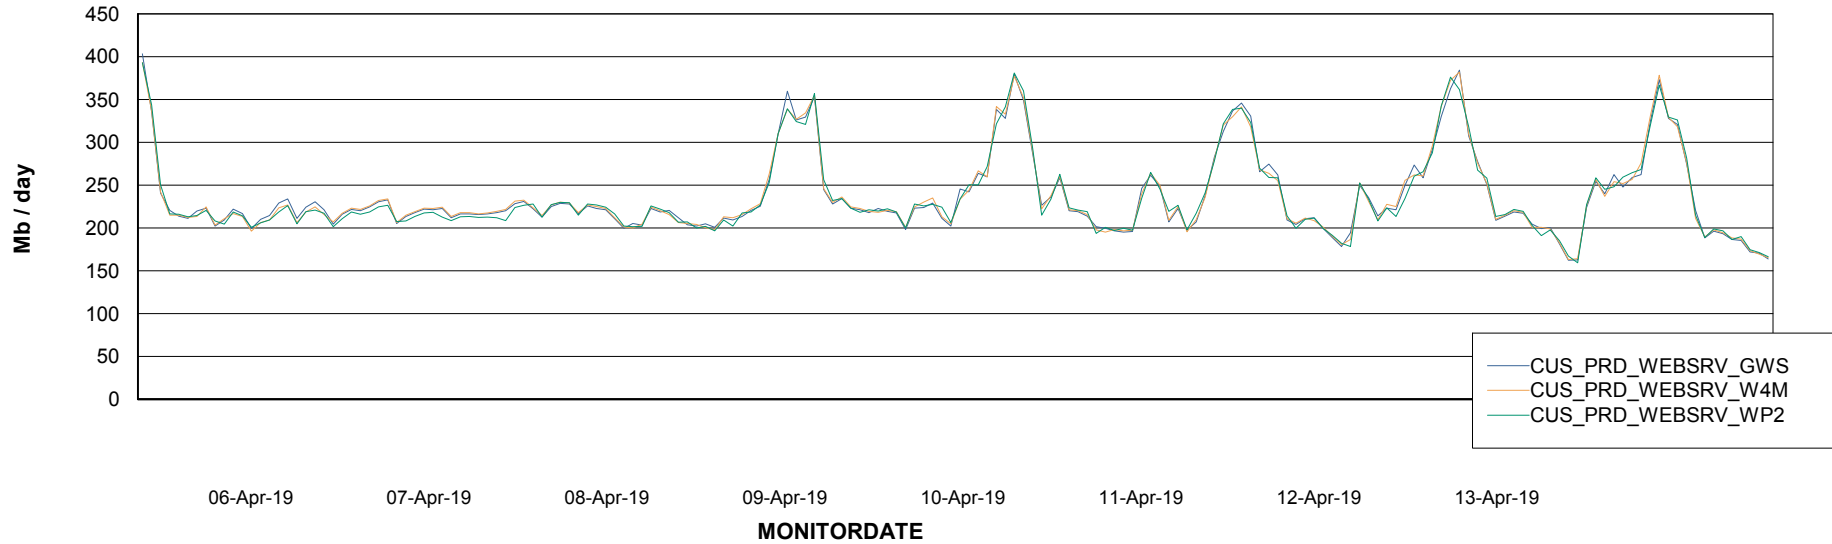

ABSSolute Web Component Services

Avg memory used per ABS Web component