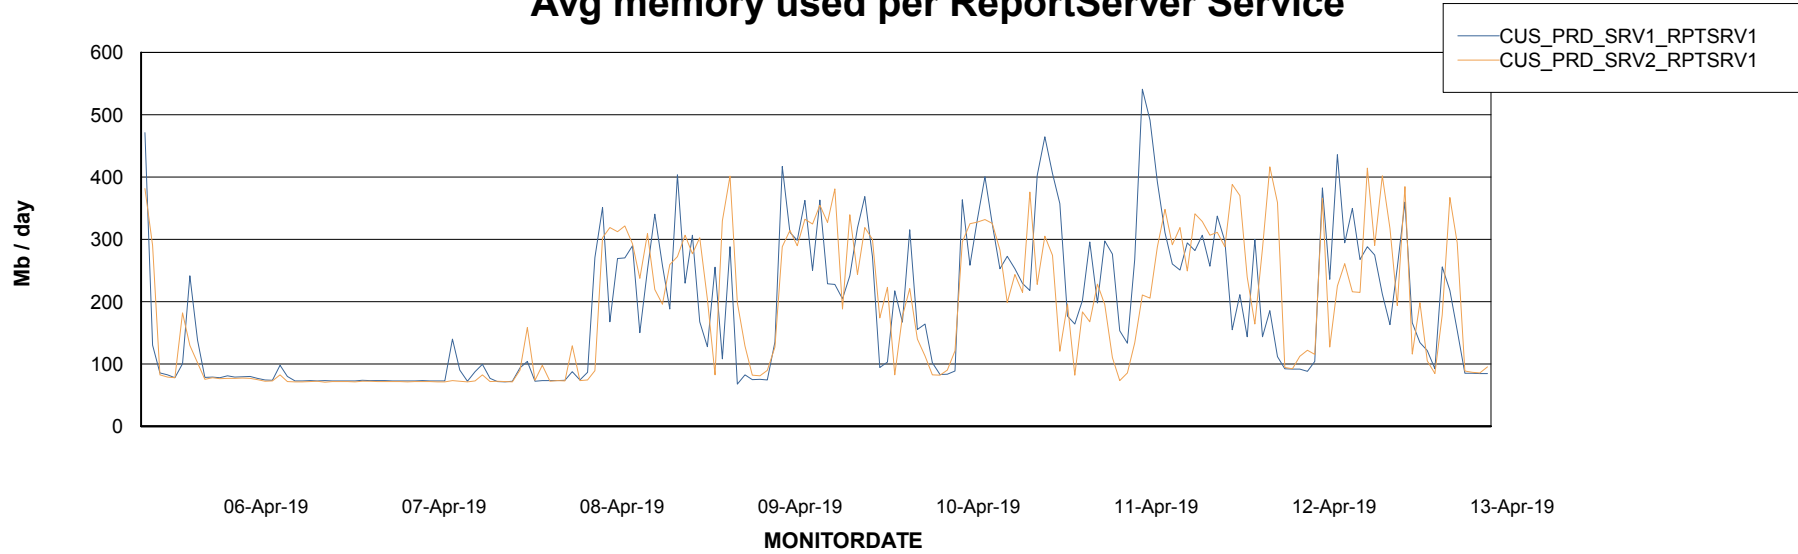

ABSSolute Web Component Services

Avg memory used per ReportServer Service