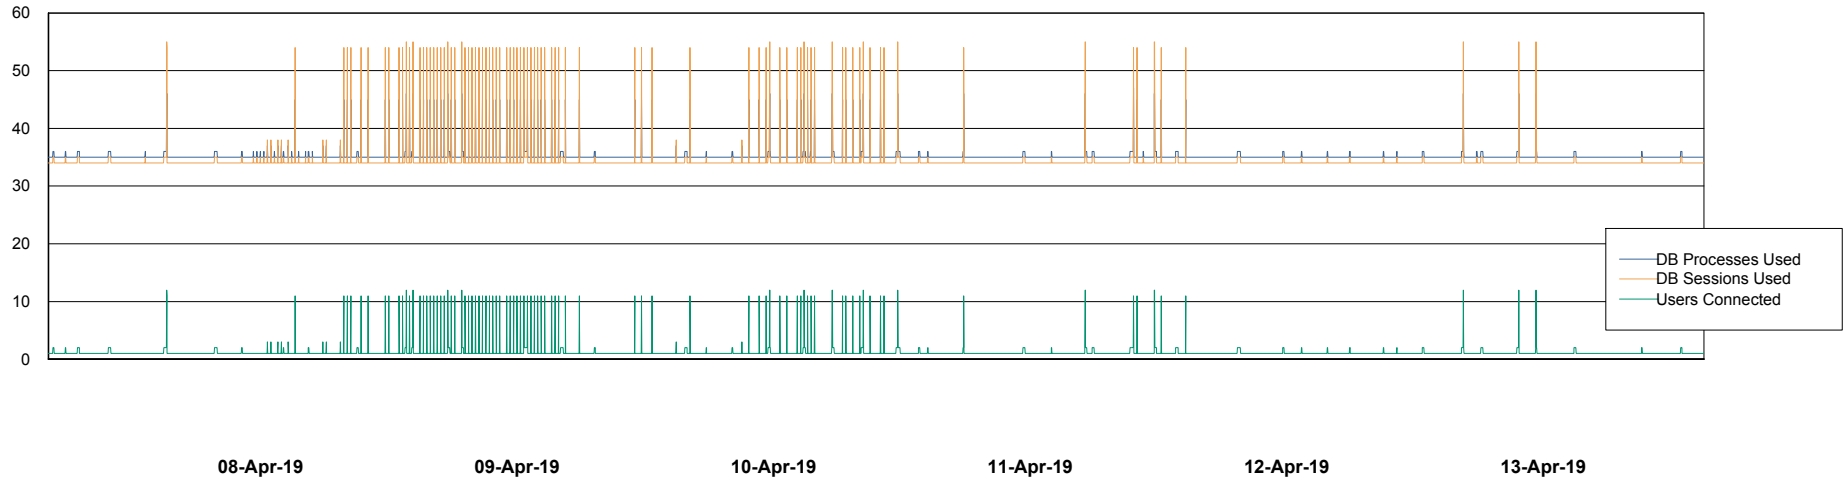

Database Performance CUS_ProdDB_Standby