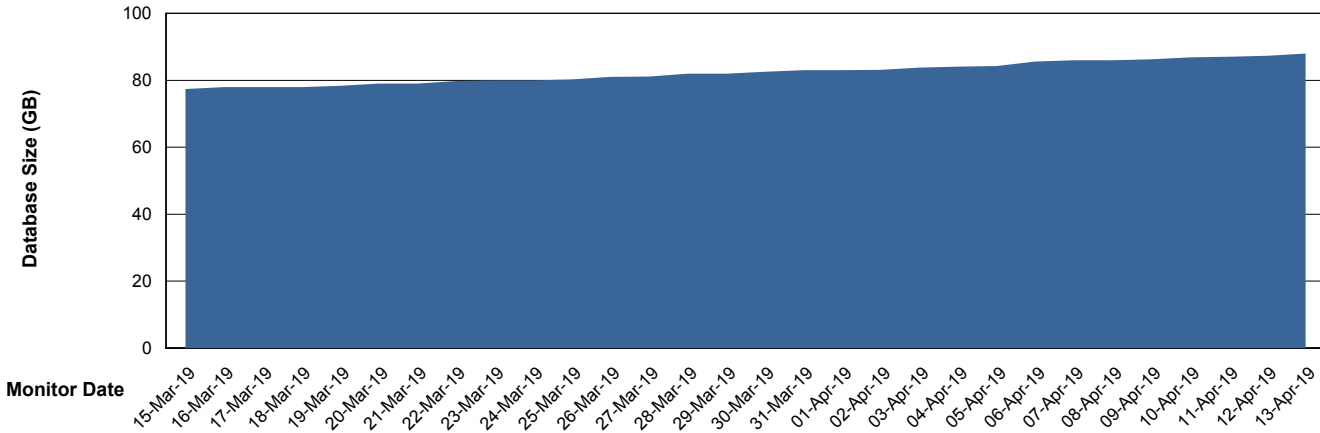

DATABASE SIZE CUS_ProdDB_Primary

Database growth over last month

Database Tablespace CUS_ProdDB_Primary

Date	Tablespace Name	Filesize (Gb)	Usedsize (Gb)	Percentage free
13-Apr-19	ABSDATA	89	78	12
	INDX	6	4	33
12-Apr-19	ABSDATA	89	78	12
	INDX	6	4	33
11-Apr-19	ABSDATA	89	77	13
	INDX	6	4	33
10-Apr-19	ABSDATA	89	76	15
	INDX	6	4	33
09-Apr-19	ABSDATA	89	75	16
	INDX	6	4	33
08-Apr-19	ABSDATA	89	75	16
	INDX	6	4	33
07-Apr-19	ABSDATA	89	75	16
	INDX	6	4	33