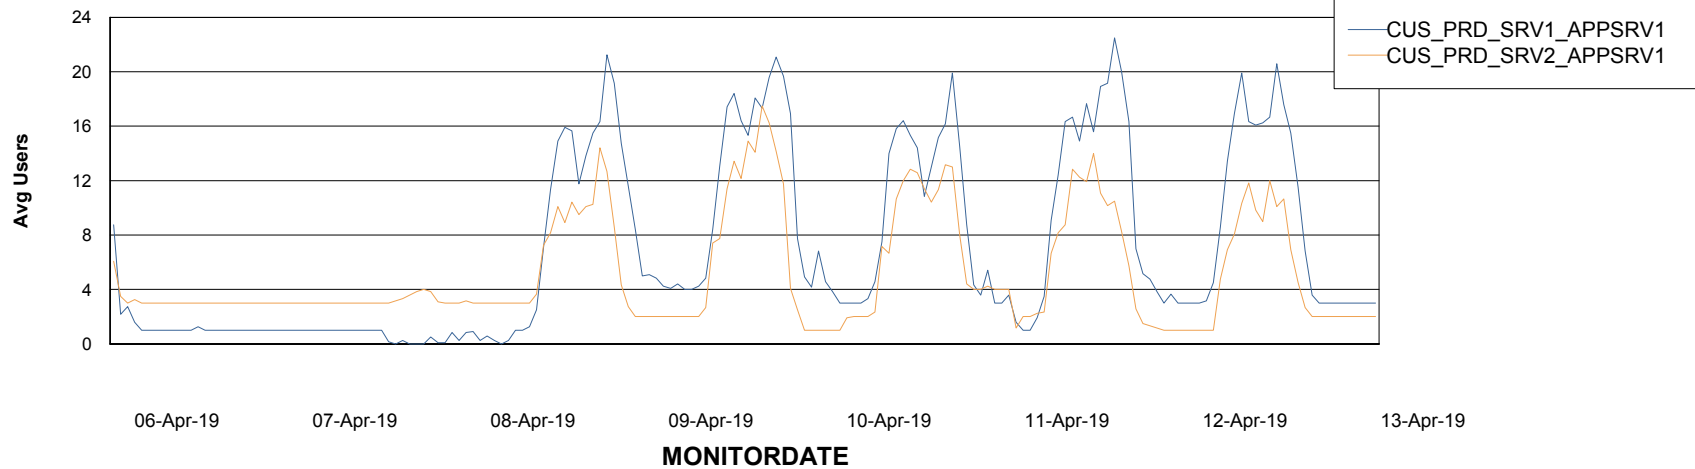

Avg users per day per ABS server