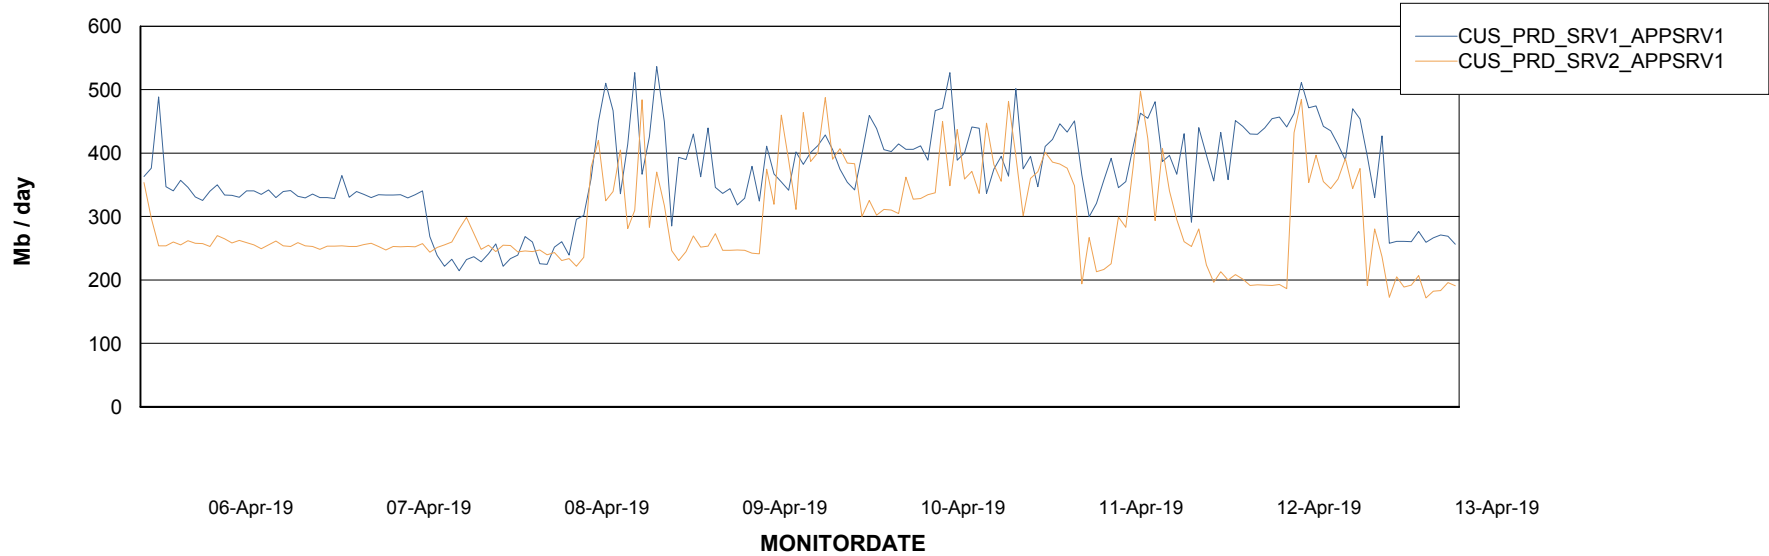

ABSSolute Application Server Services

Avg memory used per ABS Server Service