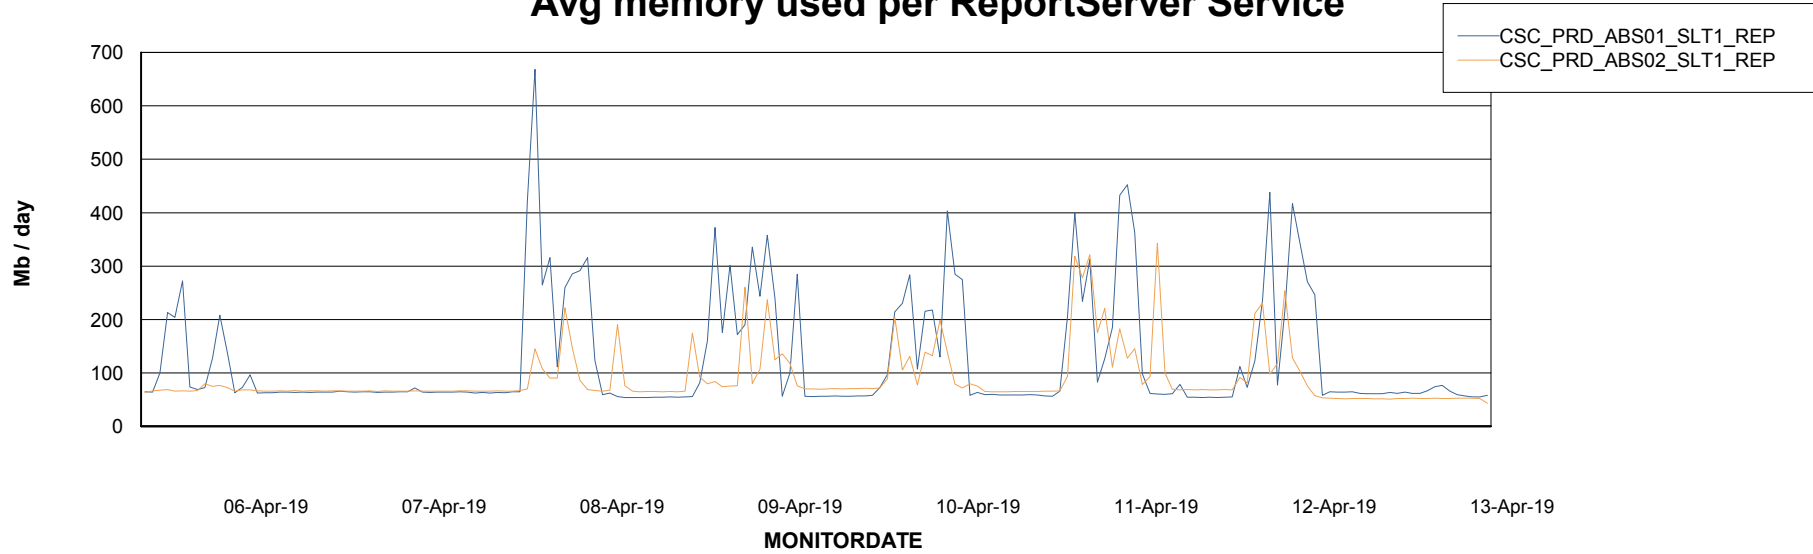

ABSSolute Application ReportServer Services

Avg memory used per ReportServer Service