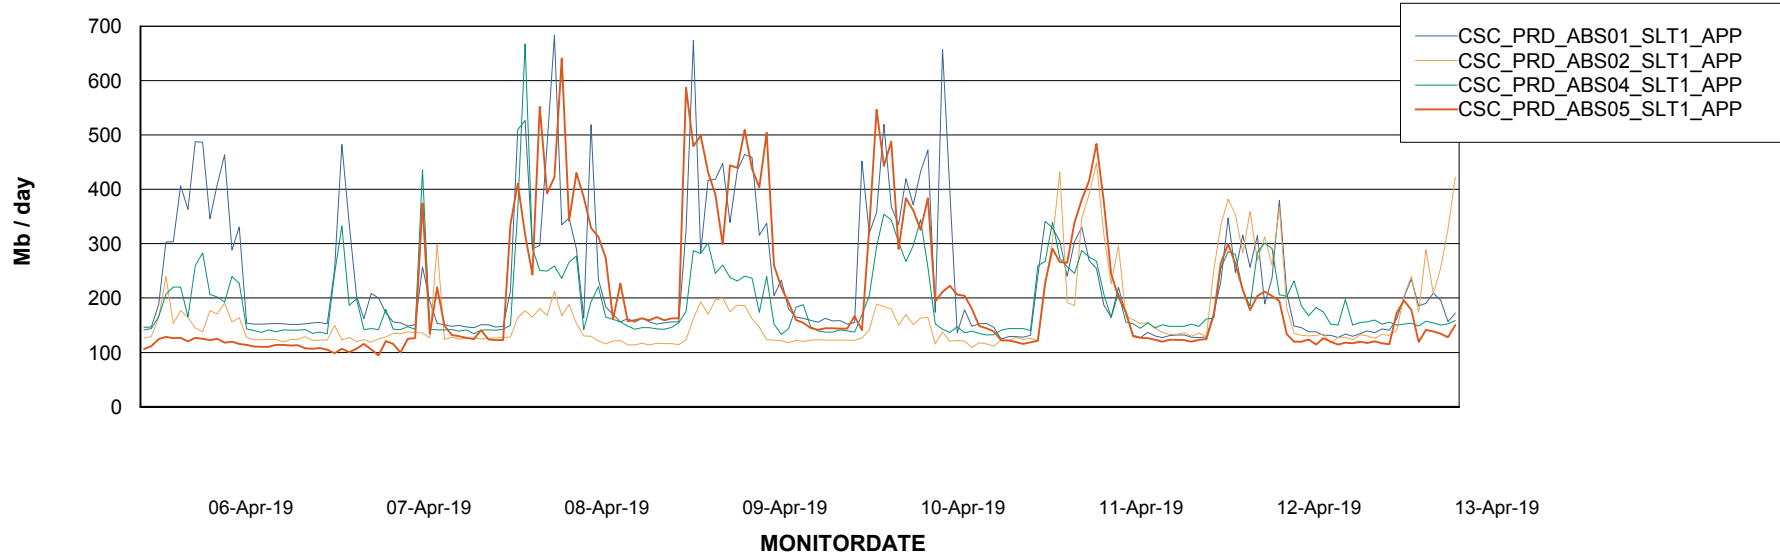

ABSSolute Application Server Services

Avg memory used per ABS Server Service