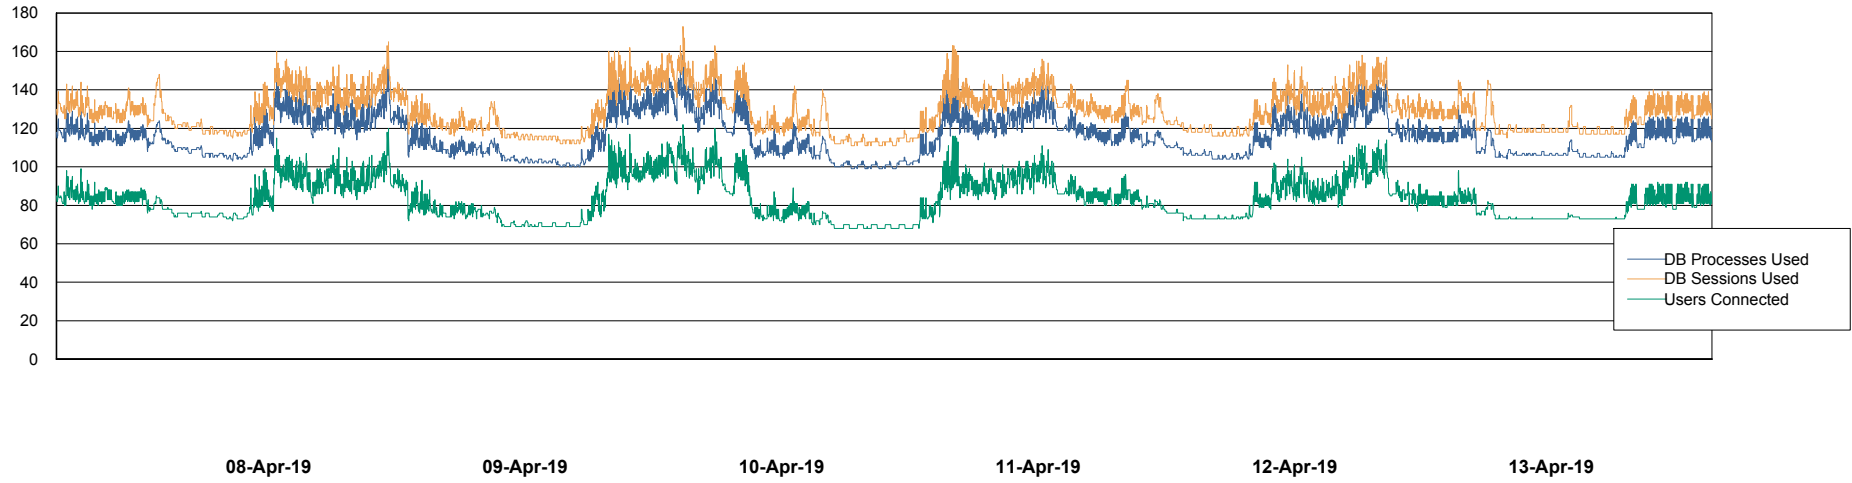

Database Performance CSCDB_Primary