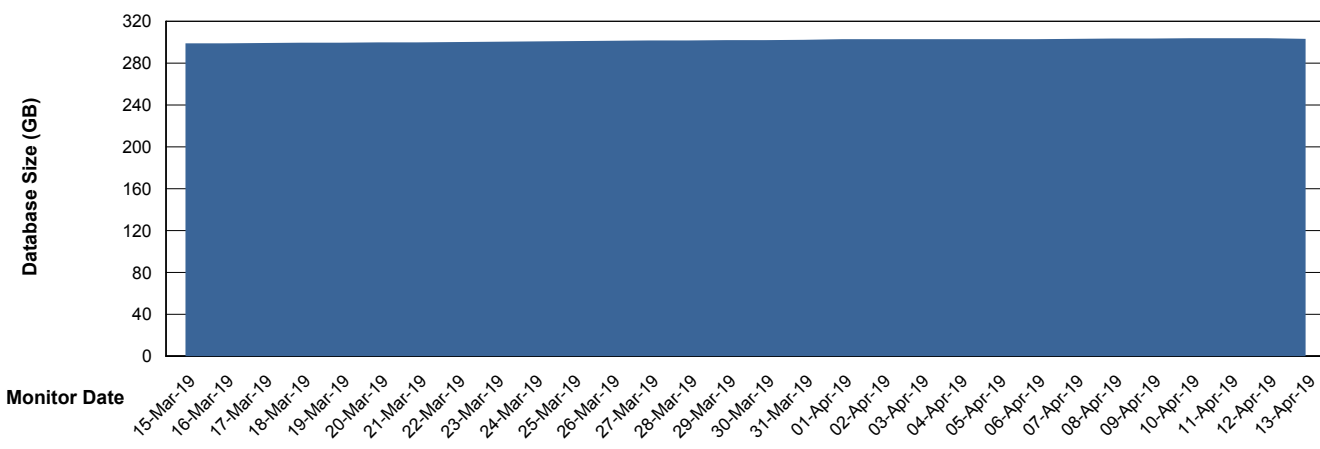

DATABASE SIZE CSCDB_Primary

Database growth over last month

Database Tablespace CSCDB_Primary

Date	Tablespace Name	Filesize (Gb)	Usedsize (Gb)	Percentage free
13-Apr-19	ABSDATA	131	105	20
	INDX	233	196	16
12-Apr-19	ABSDATA	131	106	19
	INDX	233	196	16
11-Apr-19	ABSDATA	131	105	20
	INDX	233	195	16
10-Apr-19	ABSDATA	131	106	19
	INDX	233	195	16
09-Apr-19	ABSDATA	131	105	20
	INDX	233	195	16
08-Apr-19	ABSDATA	131	105	20
	INDX	233	195	16
07-Apr-19	ABSDATA	131	105	20
	INDX	233	195	16