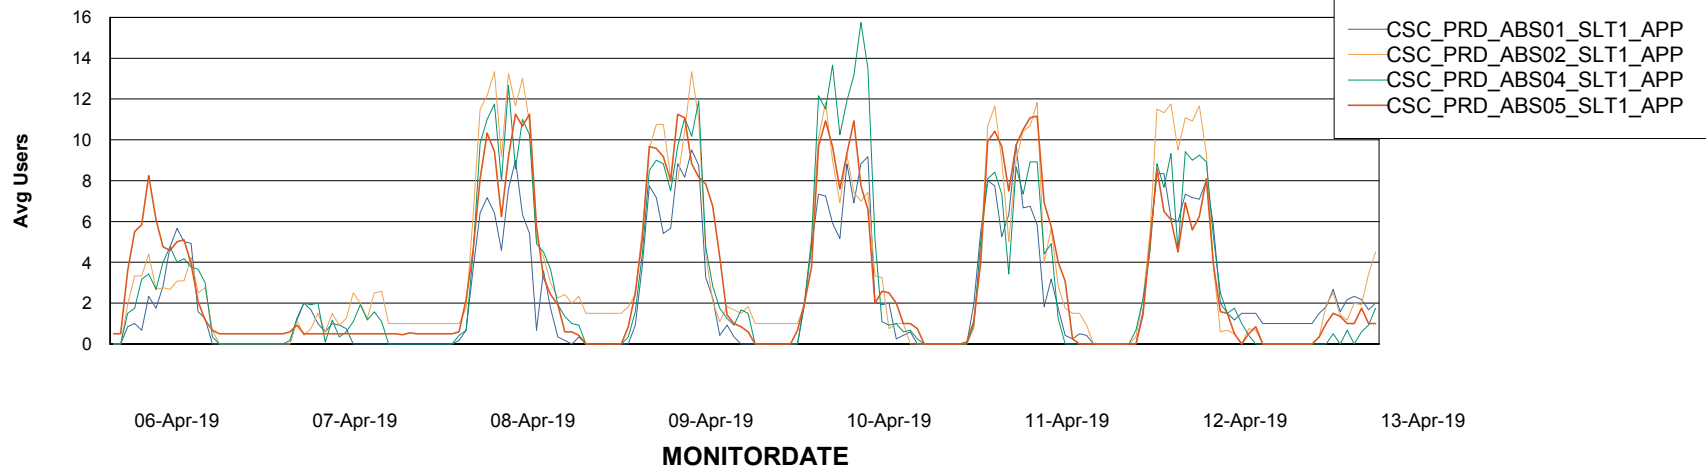

Avg users per day per ABS server