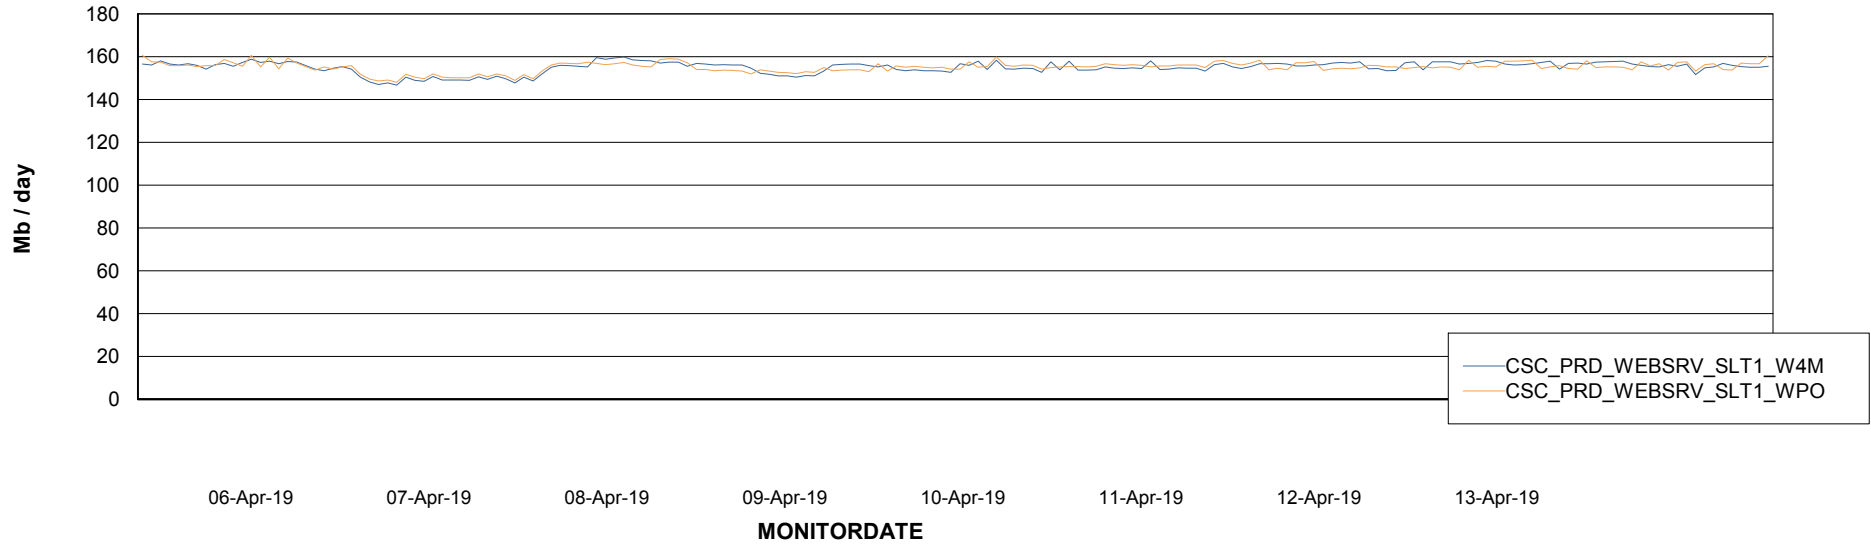

ABSolute Web Component Services

Avg memory used per ABS Web component