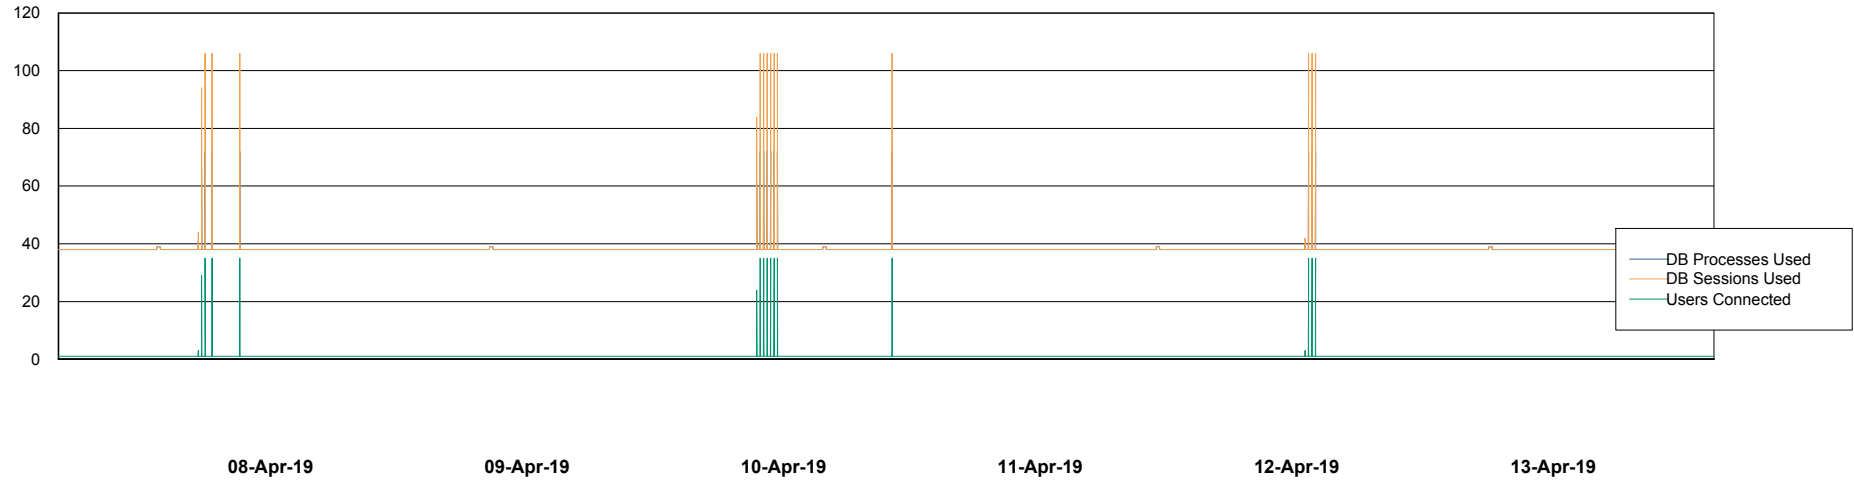

Database Performance CLODB_PRD_Standby