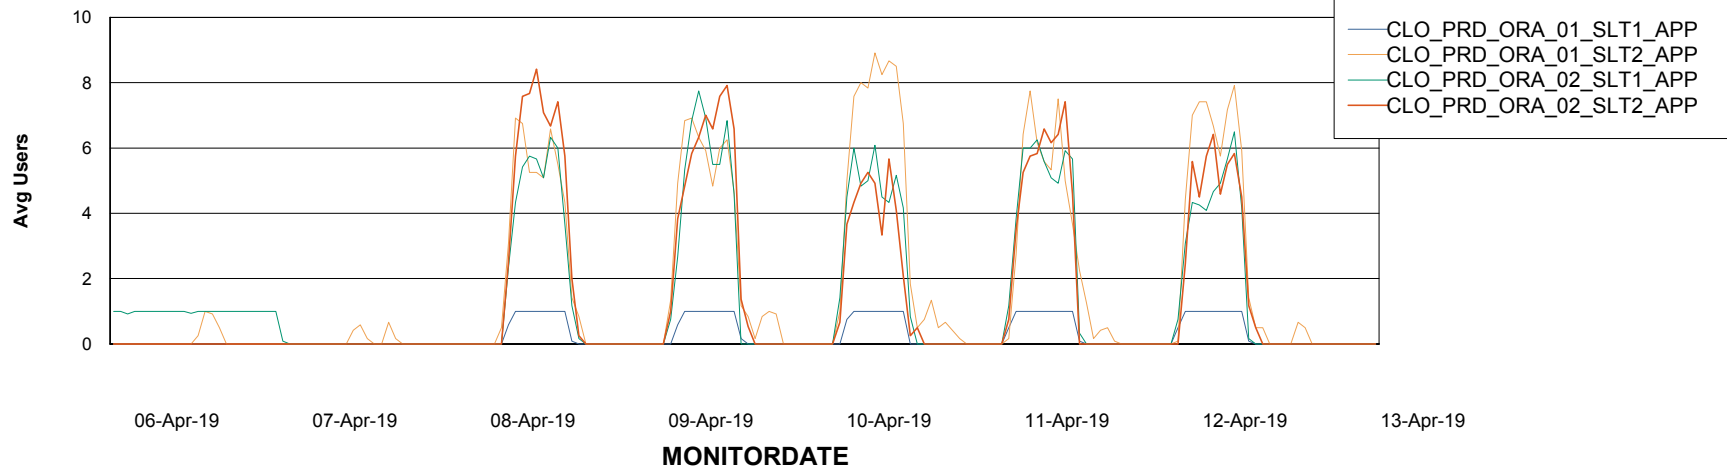

Avg users per day per ABS server