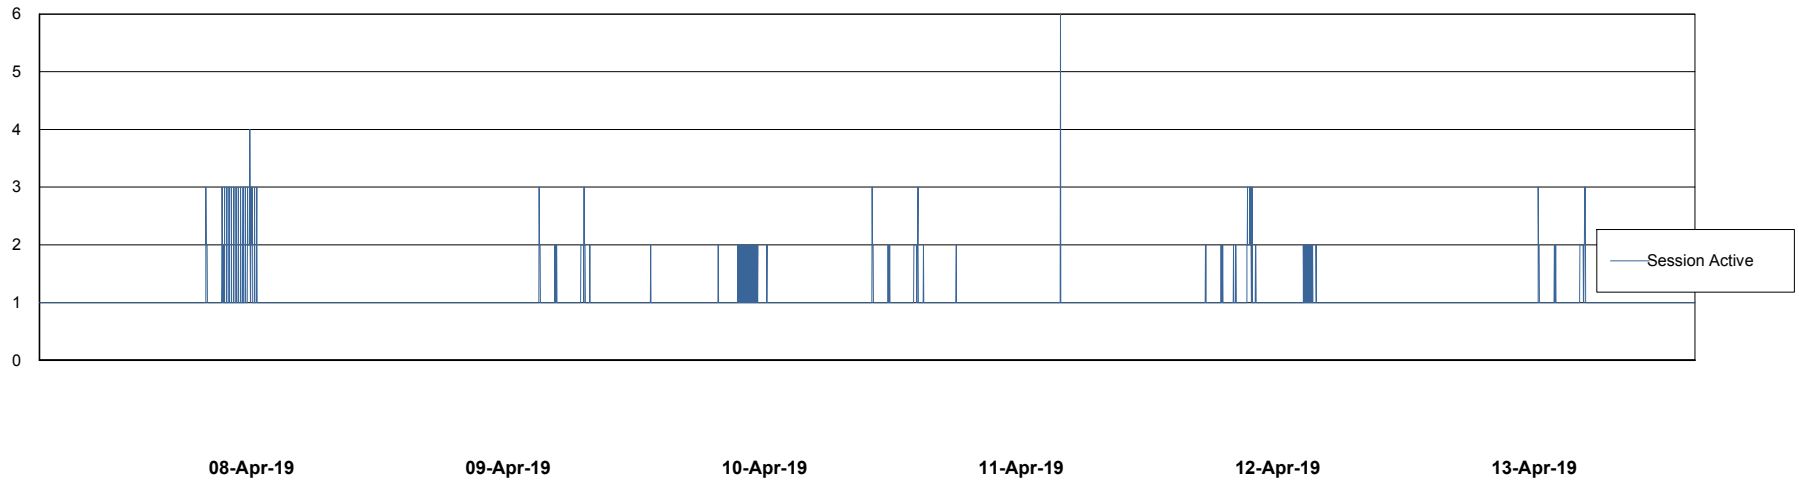

Database Performance CLODB_PRD_BI