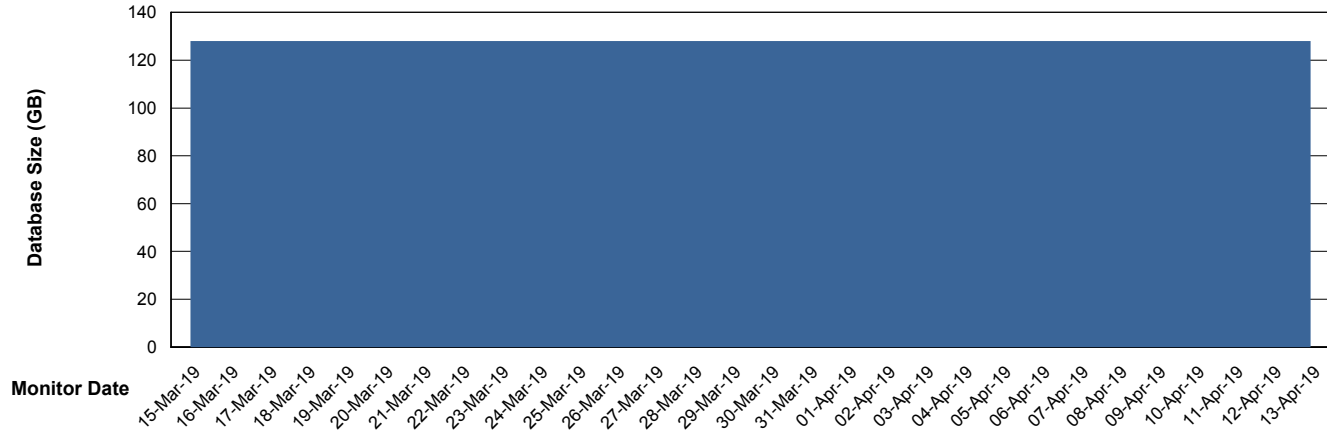

DATABASE SIZE CLODB_PRD_Test

Database growth over last month