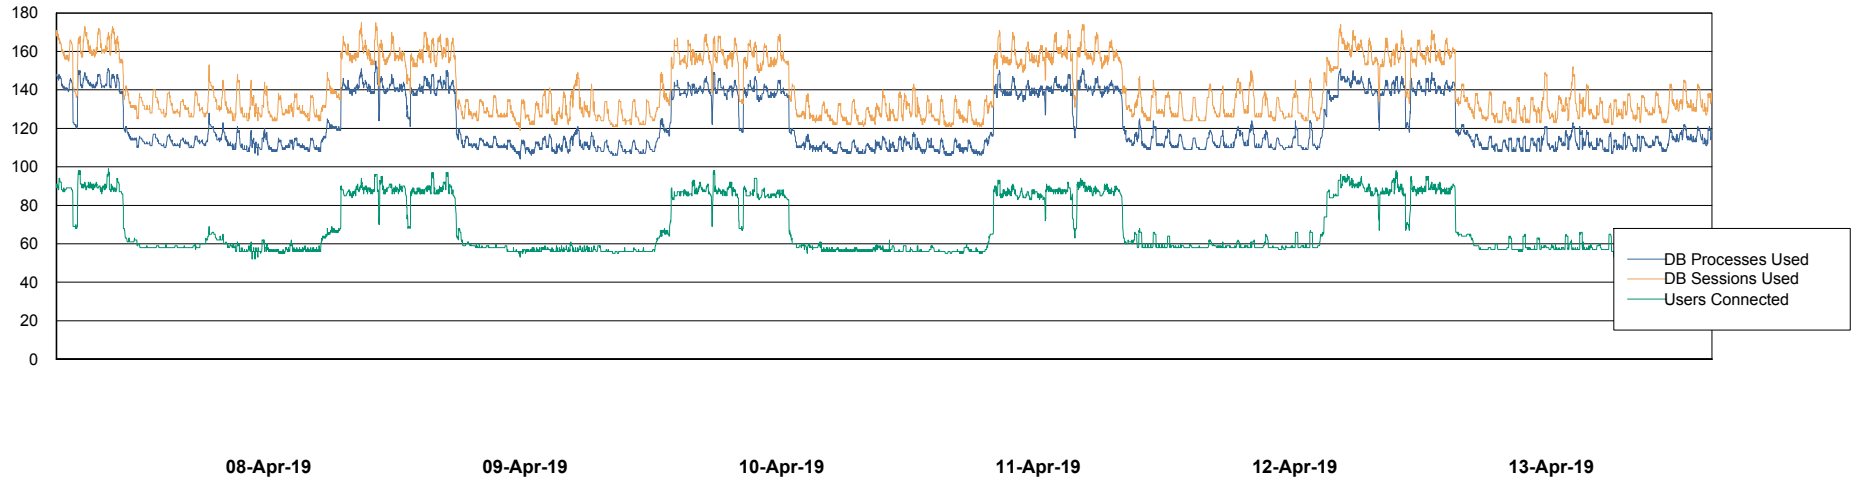

Weekly SLA Customer Report

Customer CLO Production
Database ID 38

Database Performance CLODB_PRD_BI

Weekly SLA Customer Report

Customer CLO Production
Database ID 38

Database Performance CLODB_PRD_Production