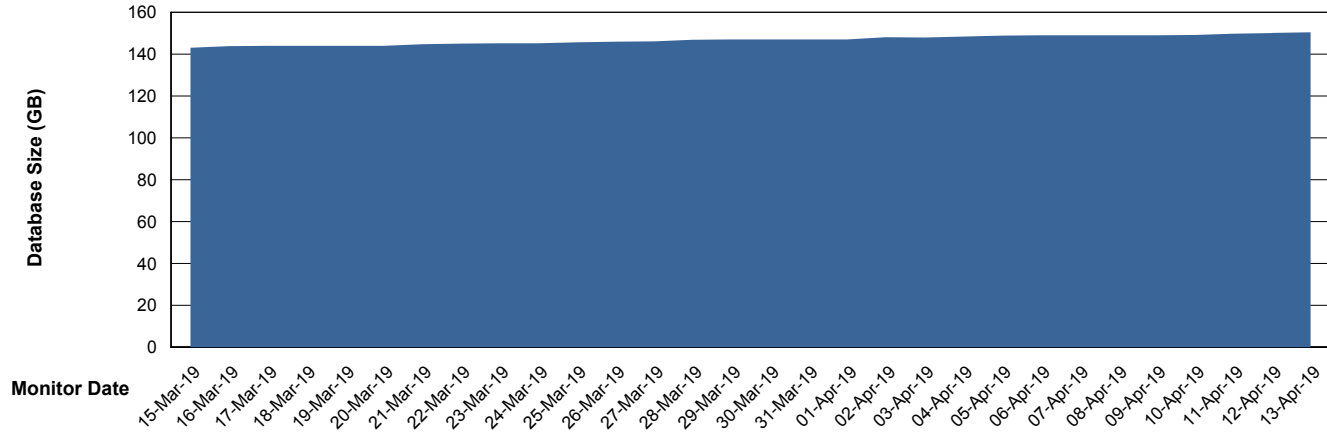

Weekly SLA Customer Report

Customer CLO Production
Database ID 38

Database Performance CLODB_PRD_Standby

Weekly SLA Customer Report

Customer CLO Production
Database ID 38

Database Performance CLODB_PRD_Test

Weekly SLA Customer Report

Customer CLO Production
Database ID 38

DATABASE SIZE CLODB_PRD_BI

Database growth over last month

DATABASE SIZE CLODB_PRD_Production

Database growth over last month

Weekly SLA Customer Report