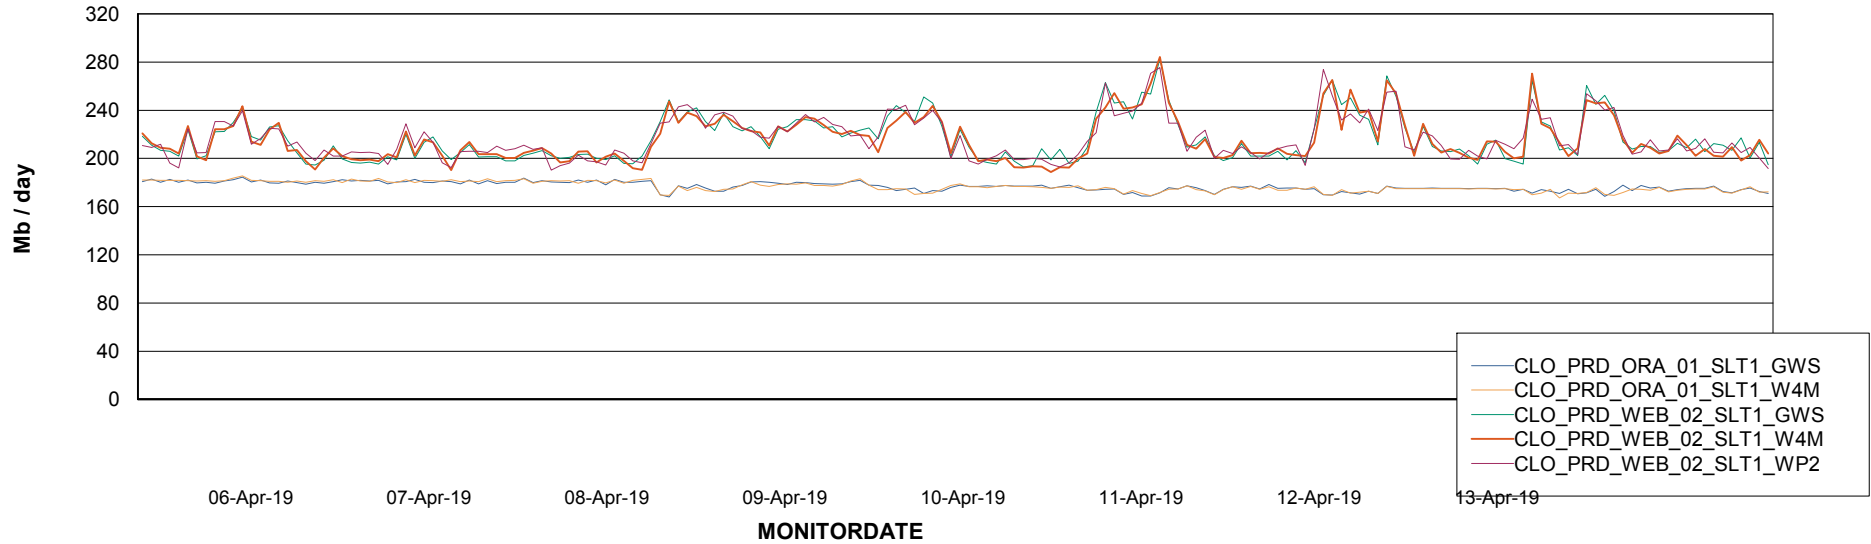

ABSSolute Web Component Services

Avg memory used per ABS Web component