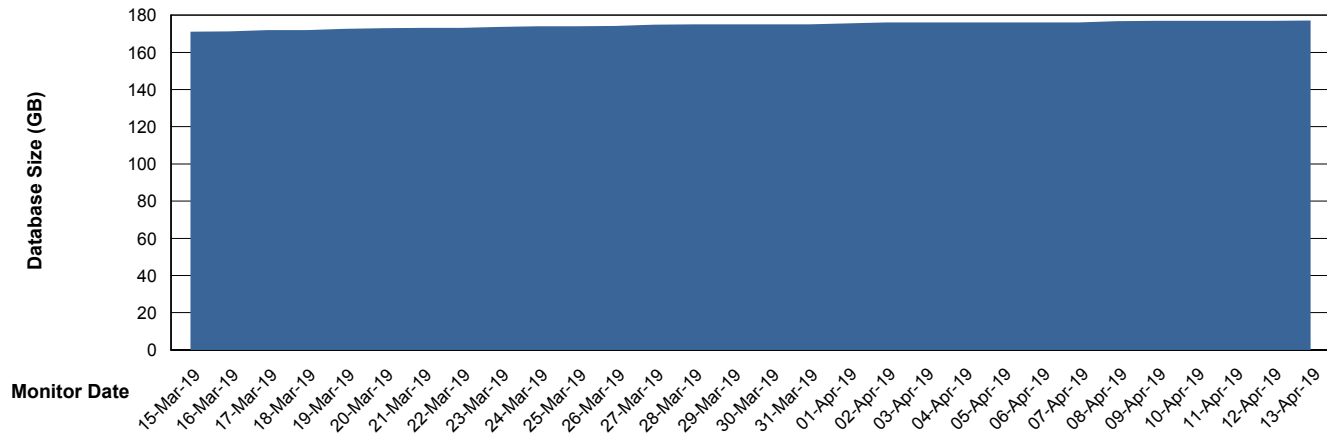

Weekly SLA Customer Report

Customer CLO Production
Database ID 38

DATABASE SIZE CLODB_PRD_BI

Database growth over last month

DATABASE SIZE CLODB_PRD_Production

Database growth over last month

Weekly SLA Customer Report