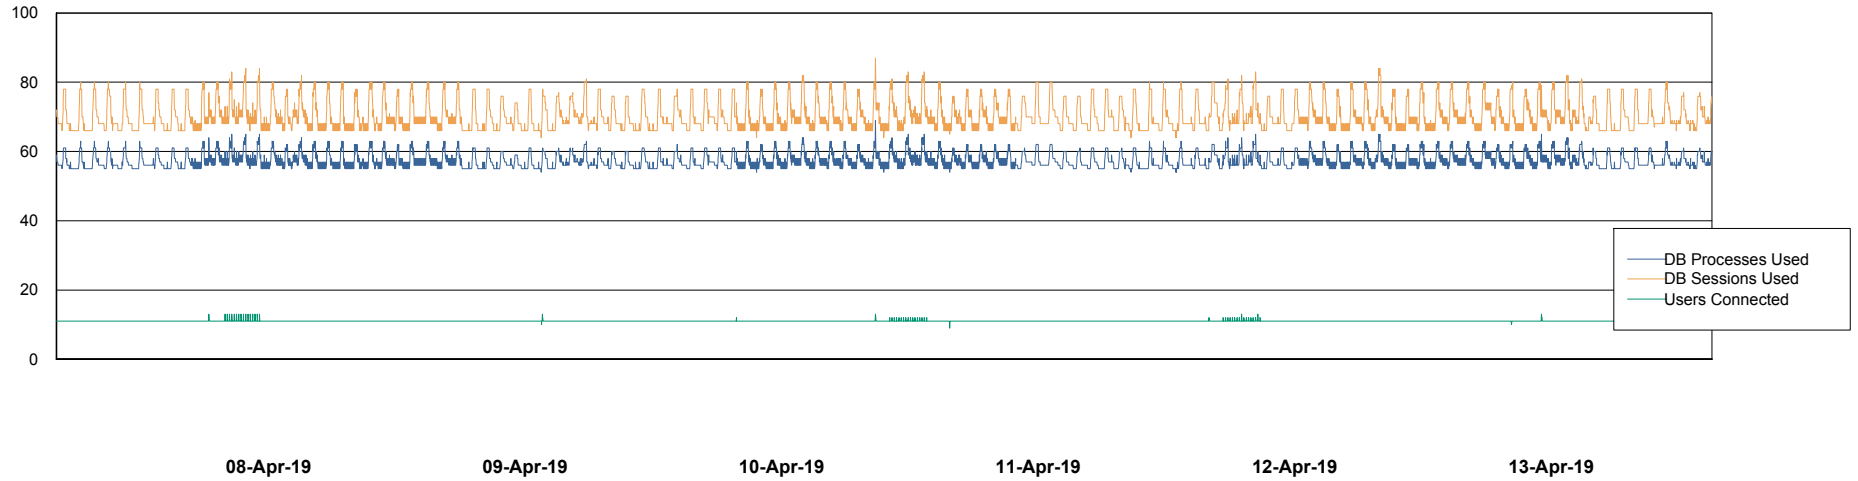

Weekly SLA Customer Report

Customer CLO Production
Database ID 38

Database Performance CLODB_PRD_Standby

Weekly SLA Customer Report

Customer CLO Production
Database ID 38

Database Performance CLODB_PRD_Test