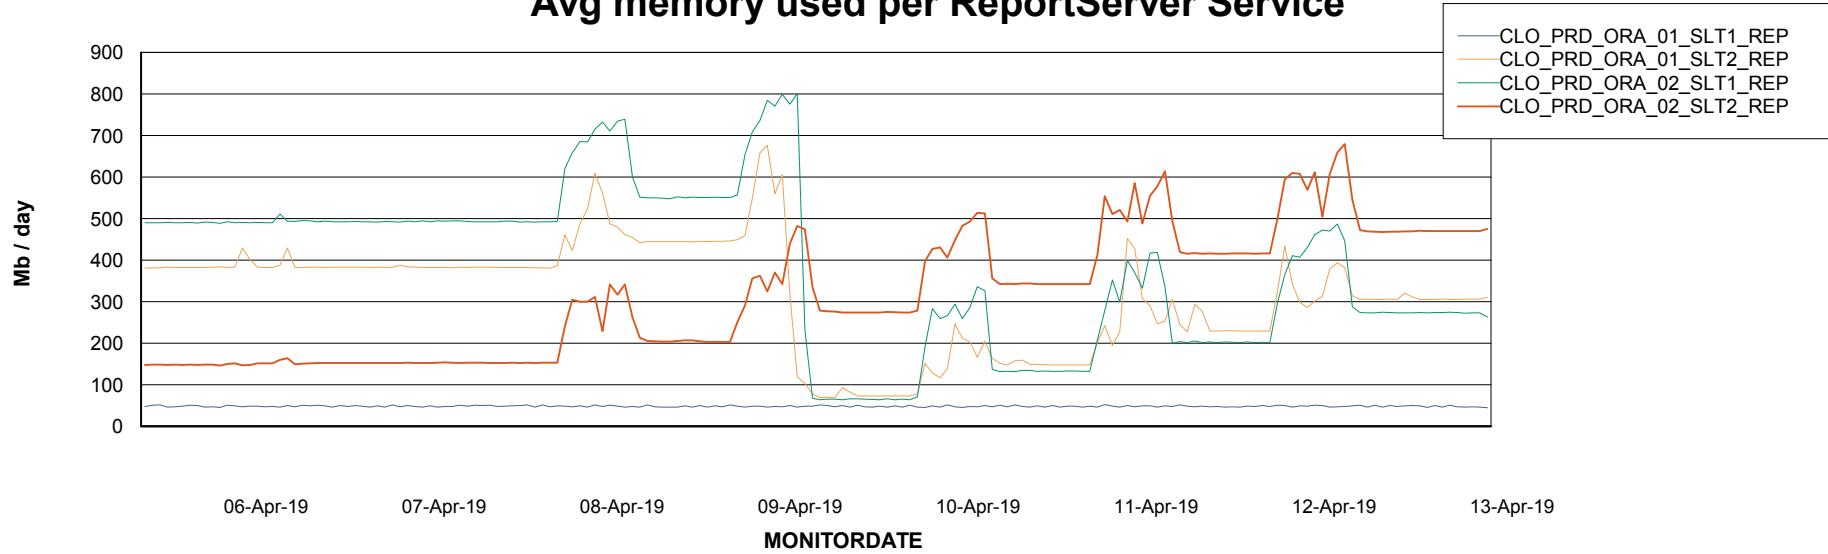

Avg memory used per ABS Server Service

Avg users per day per ABS server

Weekly SLA Customer Report

Customer CLO Production
Database ID 38

ABSSolute Application ReportServer Services

Avg memory used per ReportServer Service