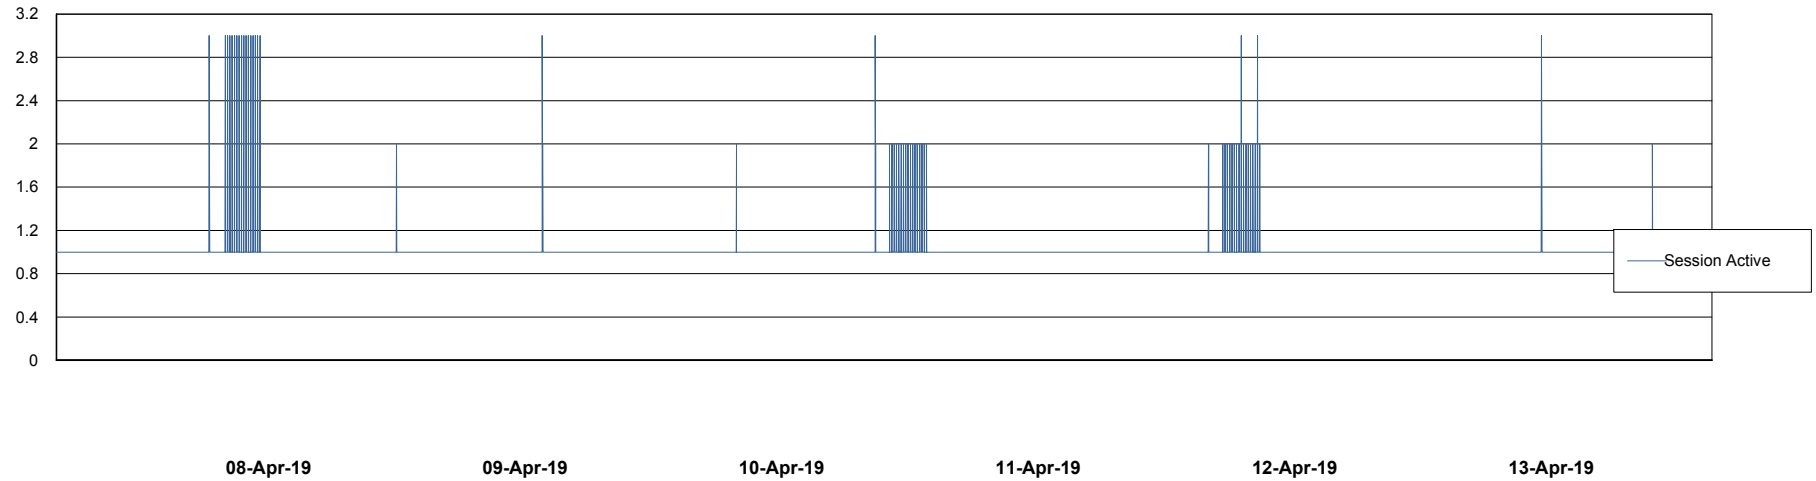

Weekly SLA Customer Report

Customer CLO Production
Database ID 38

Database Performance CLODB_PRD_Standby

Weekly SLA Customer Report

Customer CLO Production
Database ID 38

Database Performance CLODB_PRD_Test