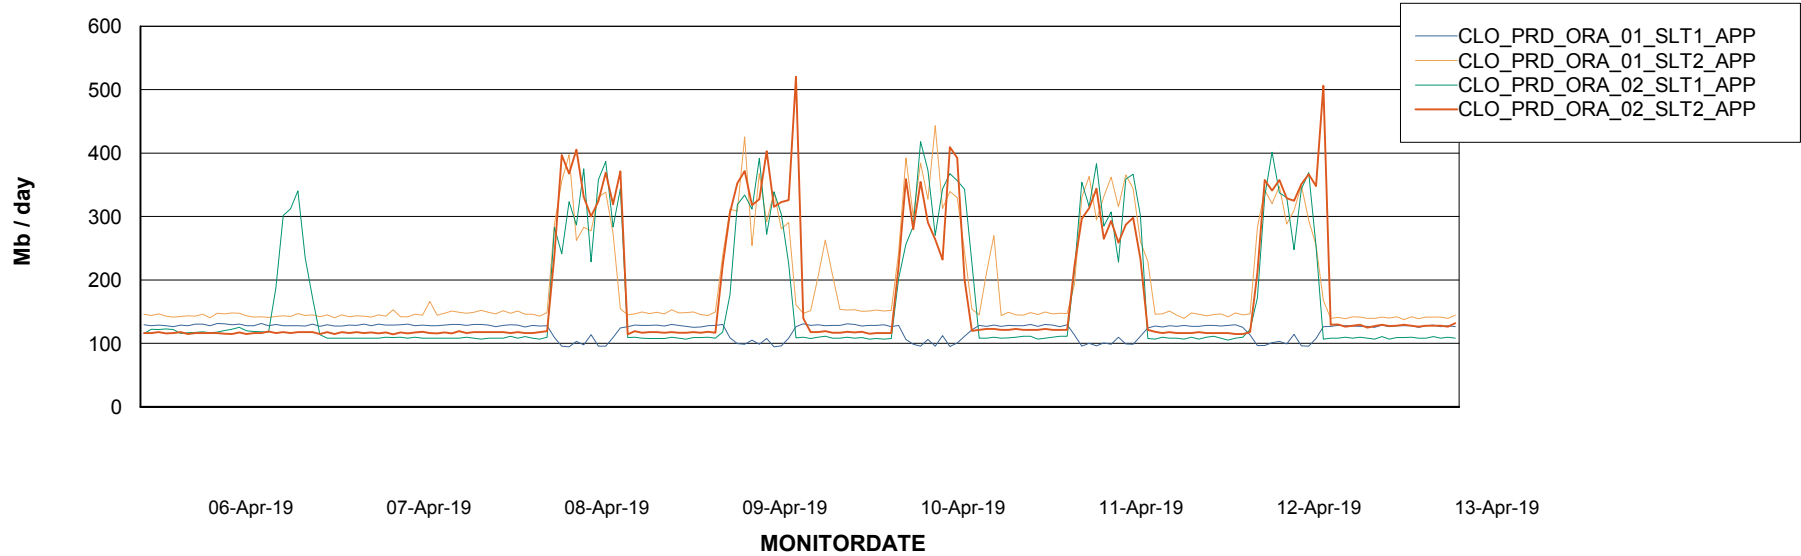

ABSSolute Application Server Services

Avg memory used per ABS Server Service