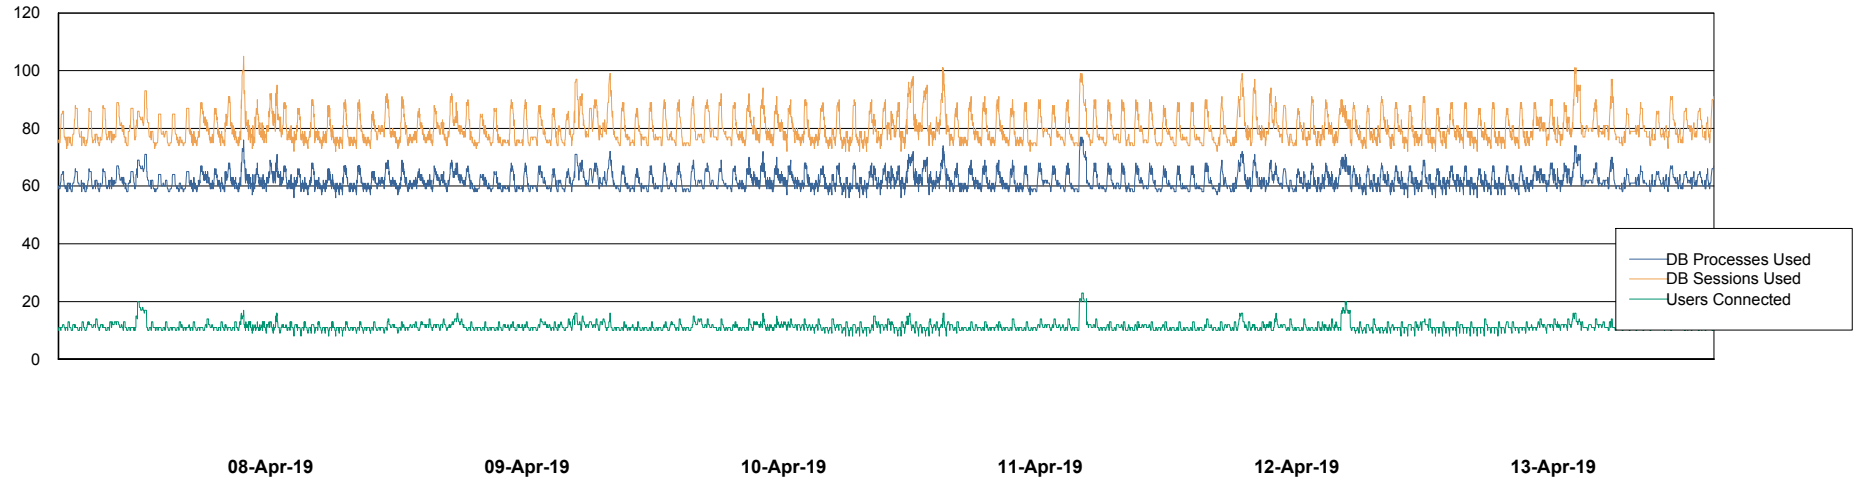

Database Performance CLODB_PRD_BI