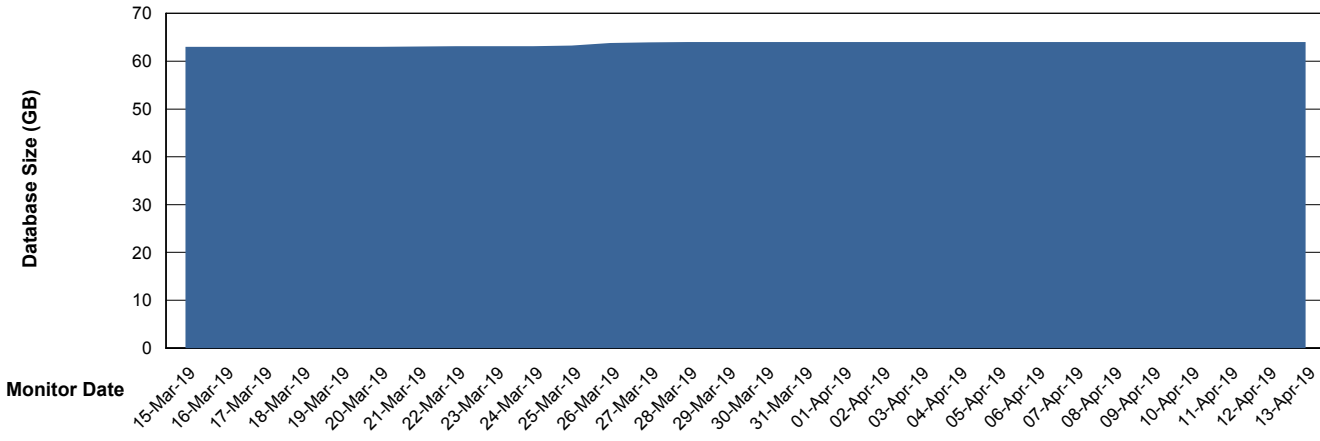

Weekly SLA Customer Report

Customer BOH_Production
Database ID 55

Database Performance BOHABS01_DB_Primary

Weekly SLA Customer Report

Customer BOH_Production
Database ID 55

Database Performance BOHABS02_DB_Standby

Weekly SLA Customer Report

Customer BOH_Production
 Database ID 55

DATABASE SIZE BOHABS01_DB_Primary

Database growth over last month

Database Tablespace BOHABS01_DB_Primary

Date	Tablespace Name	Filesize (Gb)	Usedsize (Gb)	Percentage free
13-Apr-19	ABSDATA	48	26	46
	INDX	44	36	18
12-Apr-19	ABSDATA	48	26	46
	INDX	44	36	18
11-Apr-19	ABSDATA	48	26	46
	INDX	44	36	18
10-Apr-19	ABSDATA	48	26	46
	INDX	44	36	18
09-Apr-19	ABSDATA	48	26	46
	INDX	44	36	18
08-Apr-19	ABSDATA	48	26	46
	INDX	44	36	18
07-Apr-19	ABSDATA	48	26	46
	INDX	44	36	18