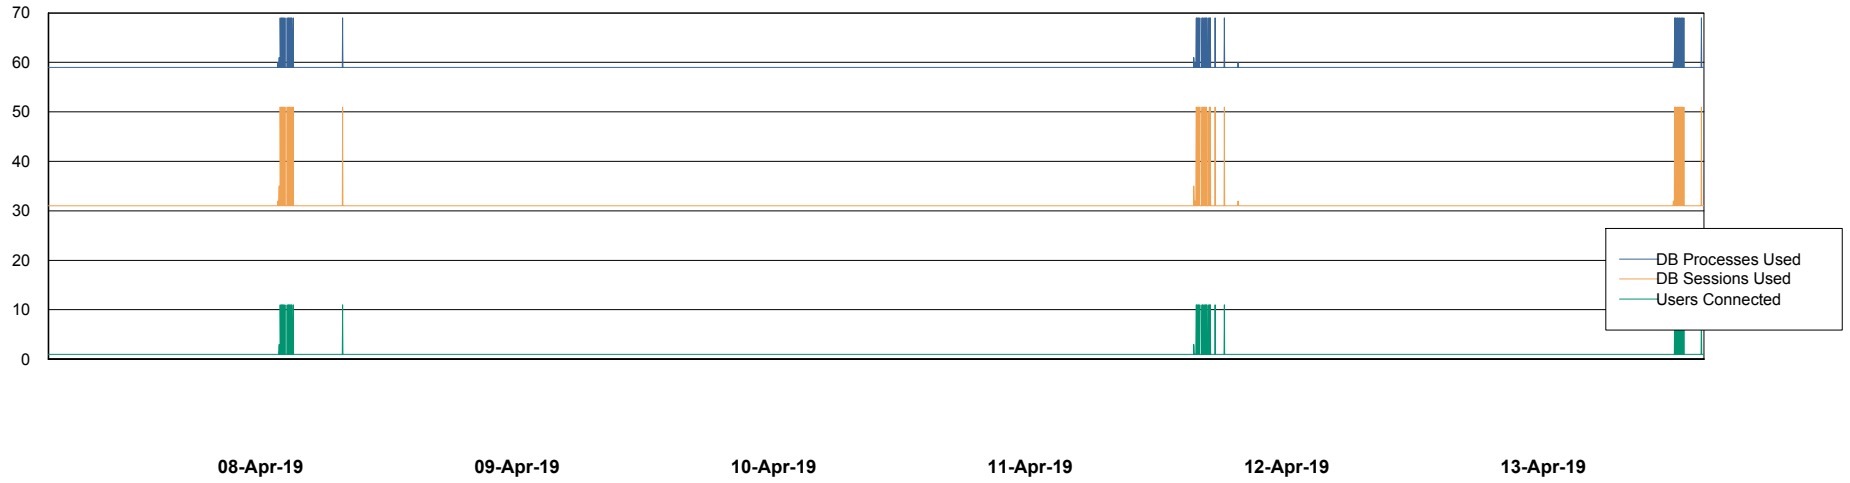

Weekly SLA Customer Report

Customer BOH_Production
Database ID 55

Database Performance BOHABS01_DB_Primary

Weekly SLA Customer Report

Customer BOH_Production
Database ID 55

Database Performance BOHABS02_DB_Standby