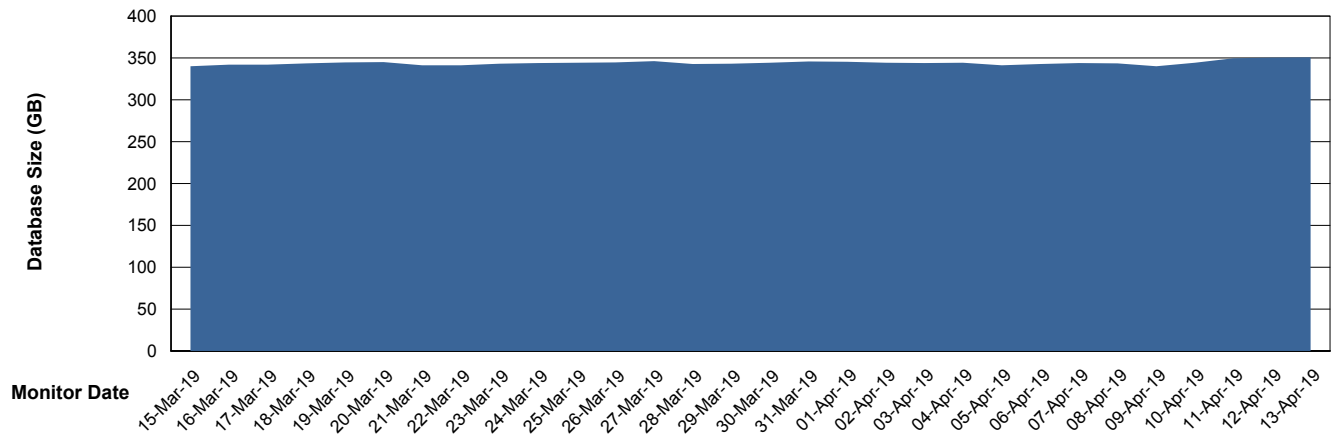

Weekly SLA Customer Report

Customer BNL_Production
Database ID 83

Database Performance BNLDB_FUT_FutureLive

Weekly SLA Customer Report

Customer BNL_Production
Database ID 83

Database Performance BNLDB_Production

Weekly SLA Customer Report

Customer BNL_Production
Database ID 83

DATABASE SIZE BNLDB_FUT_FutureLive

Database growth over last month

DATABASE SIZE BNLDB_Production

Database growth over last month

Weekly SLA Customer Report

Customer BNL_Production
 Database ID 83

Database Tablespace BNLDB_FUT_FutureLive

Date	Tablespace Name	Filesize (Gb)	Usedsize (Gb)	Percentage free
13-Apr-19	ABSDATA	80	70	13
	INDX	144	126	13
12-Apr-19	ABSDATA	80	70	13
	INDX	144	126	13
11-Apr-19	ABSDATA	80	70	13
	INDX	144	126	13
10-Apr-19	ABSDATA	80	70	13
	INDX	144	126	13
09-Apr-19	ABSDATA	80	70	13
	INDX	144	126	13
08-Apr-19	ABSDATA	80	70	13
	INDX	144	126	13
07-Apr-19	ABSDATA	80	70	13
	INDX	144	126	13