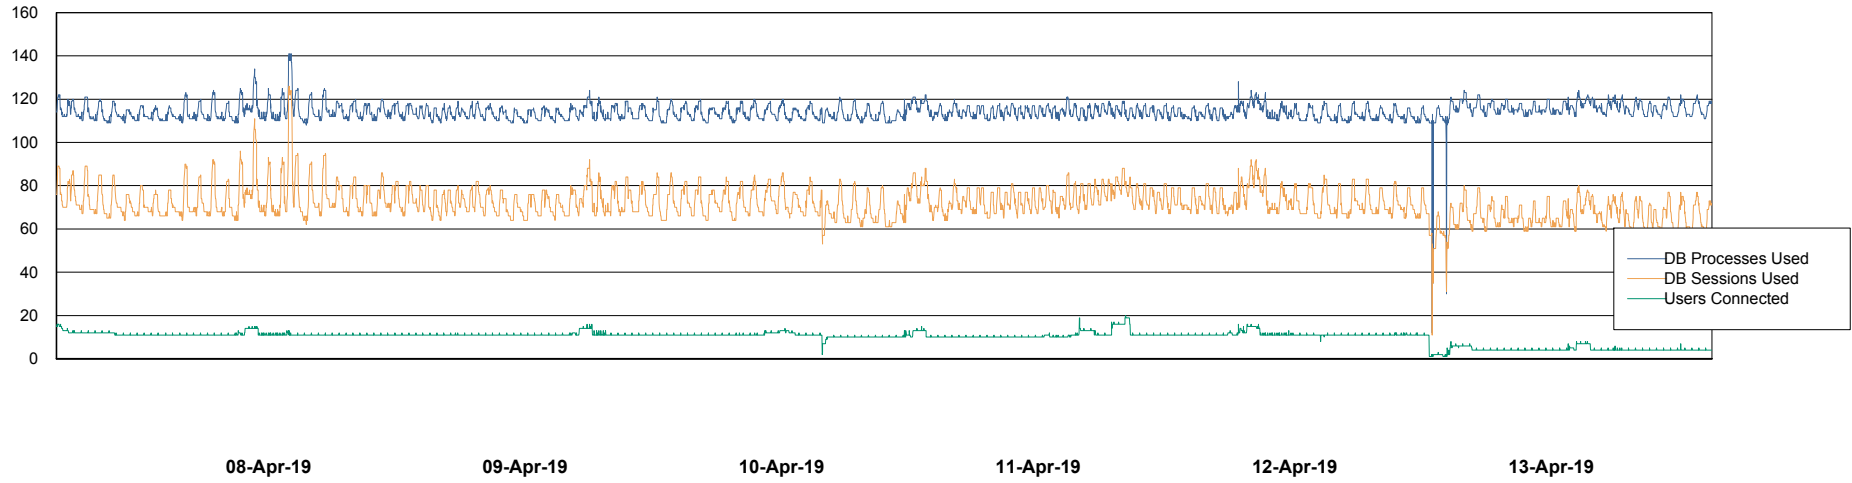

Database Performance BNLDB_FUT_FutureLive