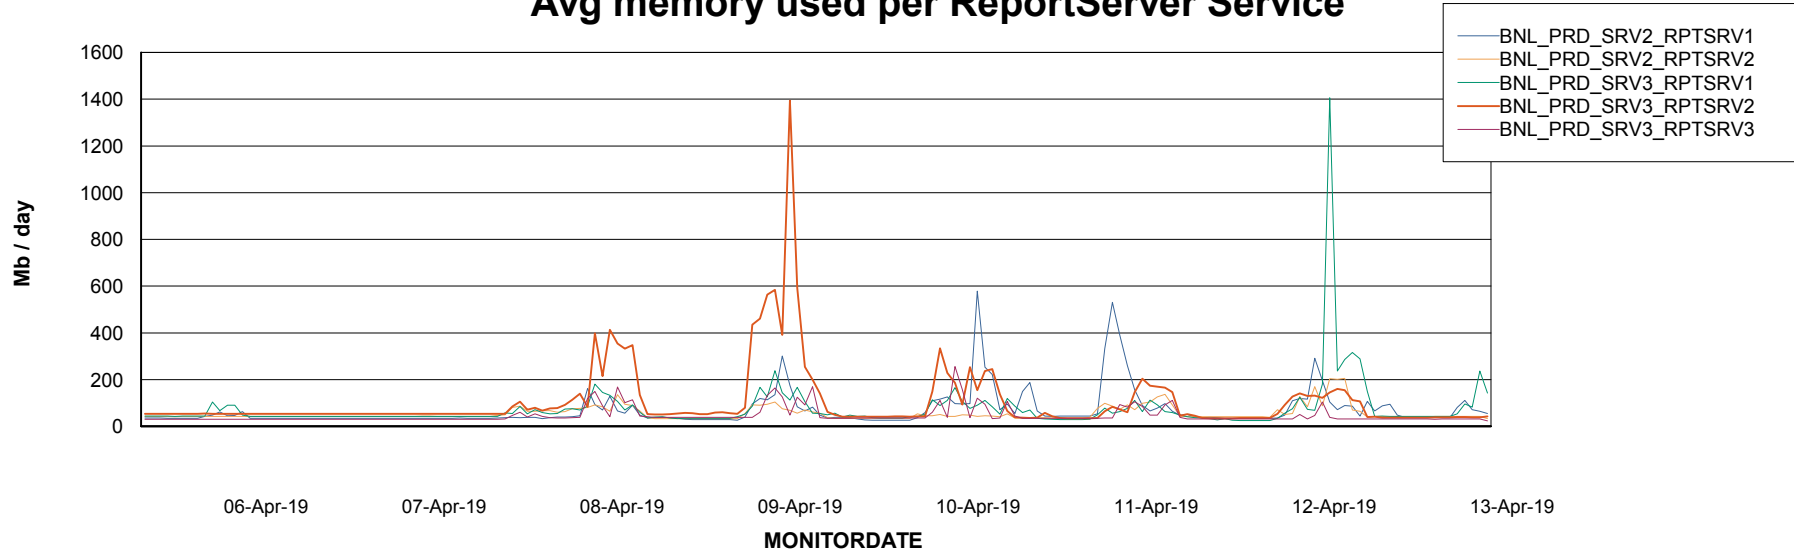

ABSSolute Web Component Services

Avg memory used per ReportServer Service