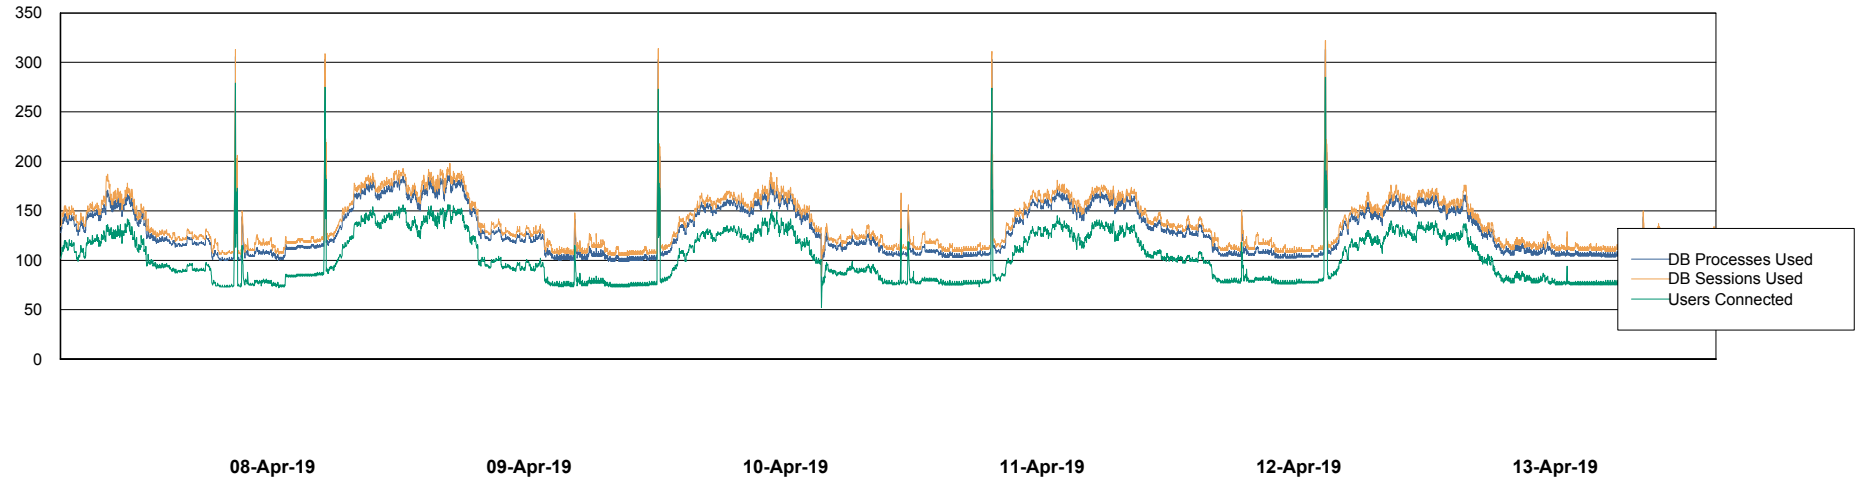

Weekly SLA Customer Report

Customer BNL_Production
Database ID 83

Database Performance BNLDB_FUT_FutureLive

Weekly SLA Customer Report

Customer BNL_Production
Database ID 83

Database Performance BNLDB_Production

Weekly SLA Customer Report

Customer BNL_Production
Database ID 83

DATABASE SIZE BNLDB_FUT_FutureLive

Database growth over last month

DATABASE SIZE BNLDB_Production

Database growth over last month

Weekly SLA Customer Report