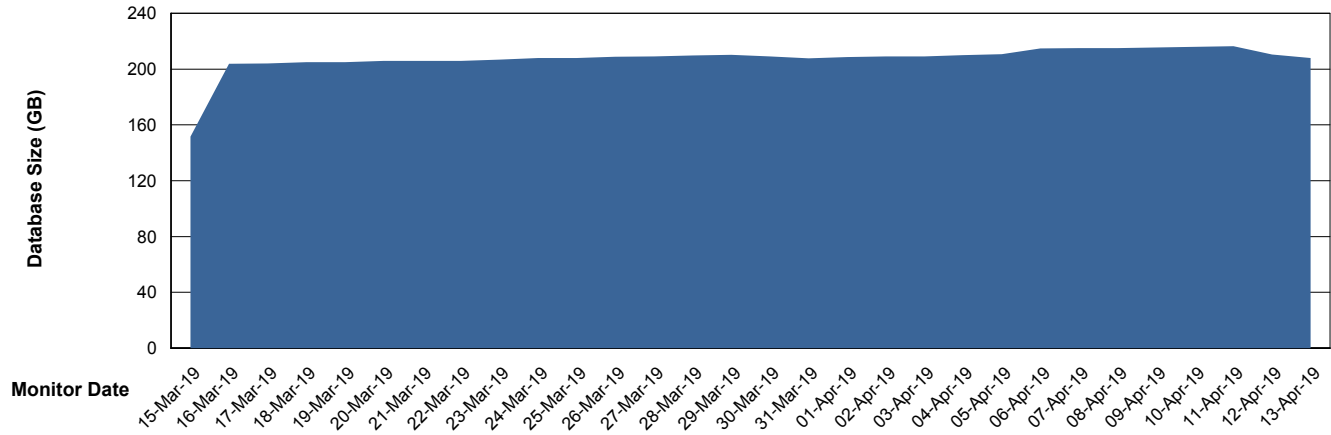

Weekly SLA Customer Report

Customer BNL_Production
Database ID 83

Database Performance BNLDB_FUT_FutureLive

Weekly SLA Customer Report

Customer BNL_Production
Database ID 83

Database Performance BNLDB_Production

Weekly SLA Customer Report

Customer BNL_Production
Database ID 83

DATABASE SIZE BNLDB_FUT_FutureLive

Database growth over last month

DATABASE SIZE BNLDB_Production

Database growth over last month

Weekly SLA Customer Report