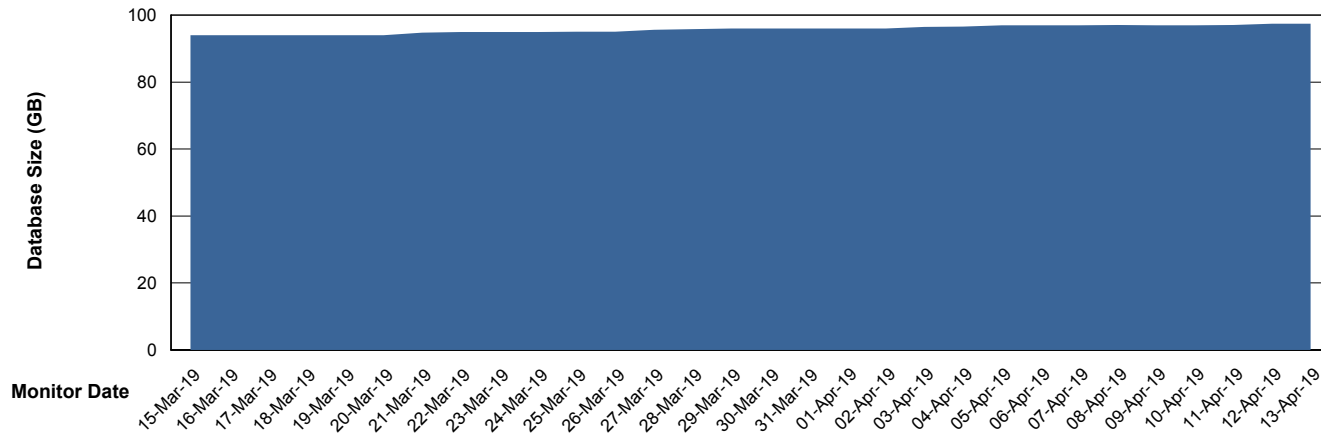

08-Apr-19 09-Apr-19 10-Apr-19 11-Apr-19 12-Apr-19 13-Apr-19

Weekly SLA Customer Report

Customer BGG_Production
Database ID 58

Database Performance BGGDB_Standby

Weekly SLA Customer Report

Customer BGG_Production
Database ID 58

DATABASE SIZE BGGDB_BI

Database growth over last month

DATABASE SIZE BGGDB_Production

Database growth over last month

Weekly SLA Customer Report

Customer BGG_Production
Database ID 58

Database Tablespace BGGDB_BI