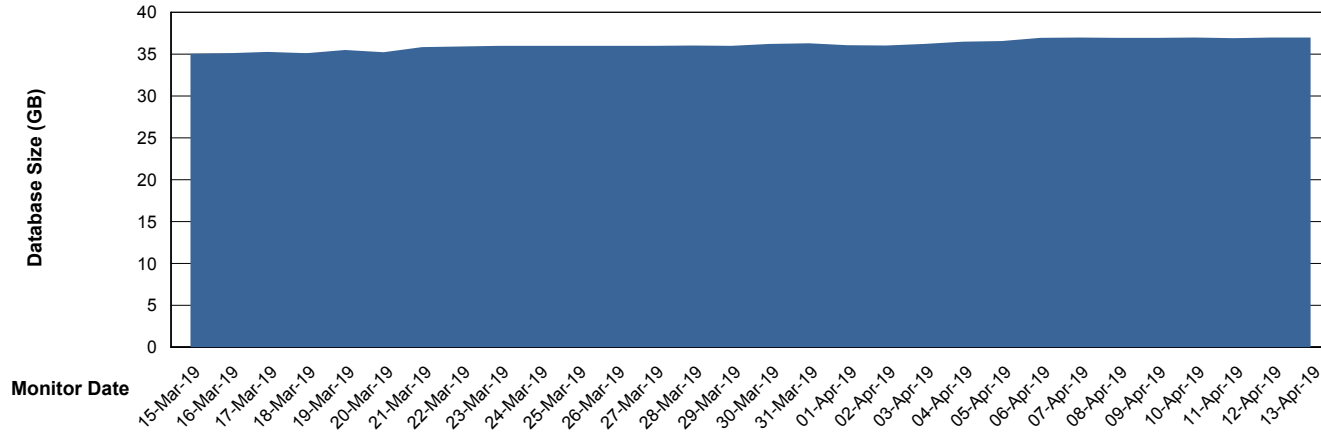

08-Apr-19 09-Apr-19 10-Apr-19 11-Apr-19 12-Apr-19 13-Apr-19

Weekly SLA Customer Report

Customer BGG_Production
Database ID 58

Database Performance BGGDB_Standby

Weekly SLA Customer Report

Customer BGG_Production
Database ID 58

DATABASE SIZE BGGDB_BI

Database growth over last month

DATABASE SIZE BGGDB_Production

Database growth over last month

Weekly SLA Customer Report

Customer BGG_Production
Database ID 58

Database Tablespace BGGDB_BI