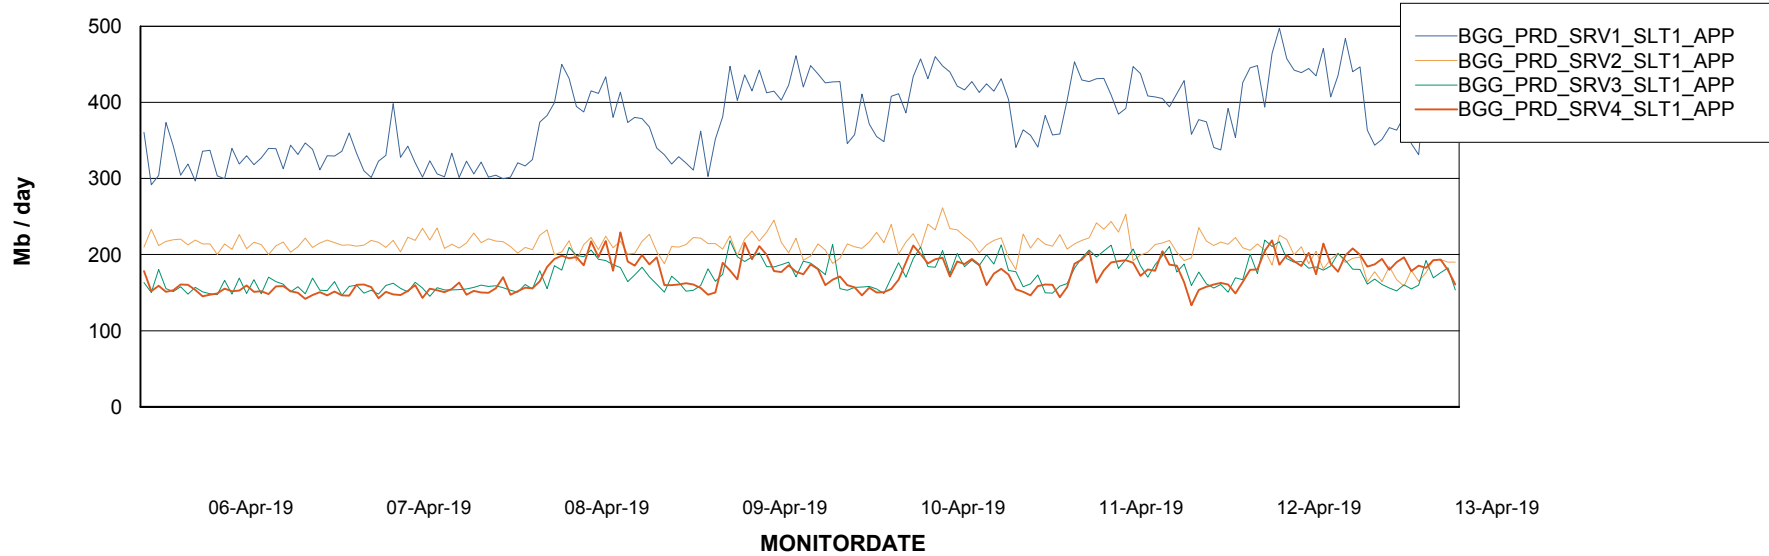

ABSSolute Application Server Services

Avg memory used per ABS Server Service