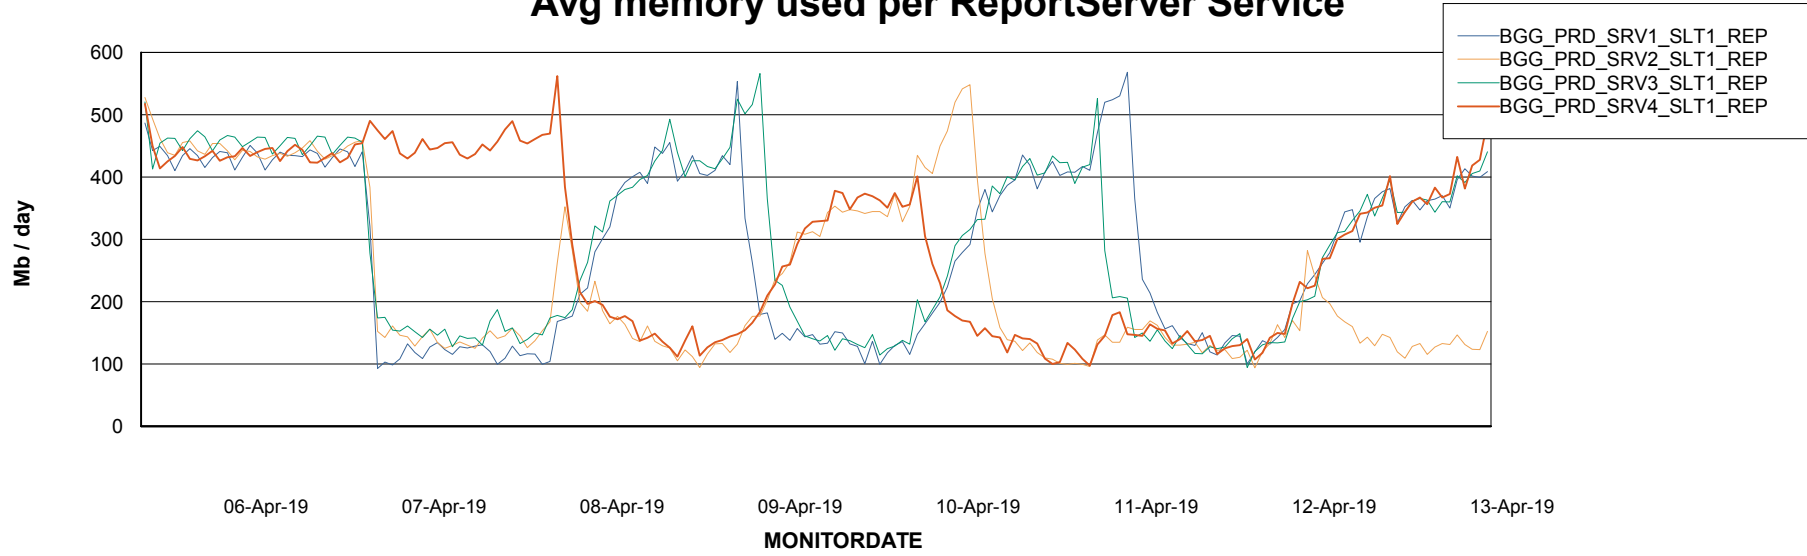

Avg memory used per ABS Server Service

Avg users per day per ABS server

Weekly SLA Customer Report

Customer BGG_Production
Database ID 58

ABSSolute Application ReportServer Services

Avg memory used per ReportServer Service