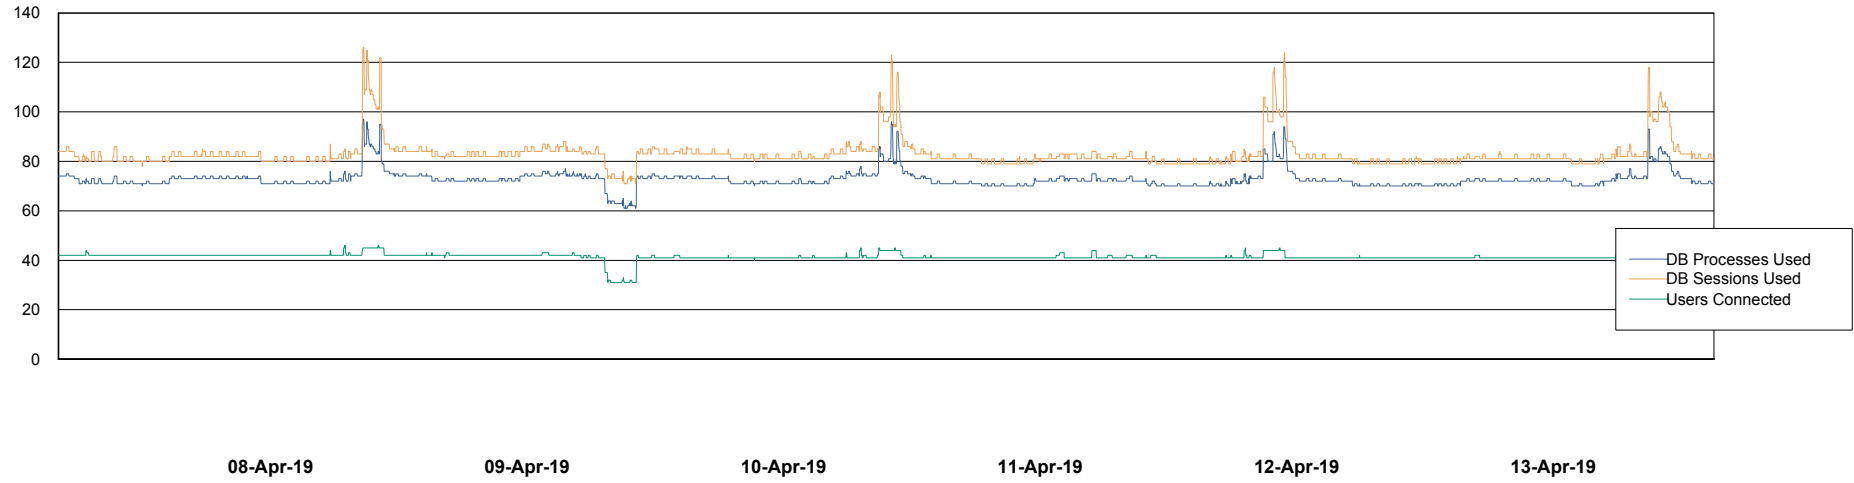

Weekly SLA Customer Report

Customer BCM_Production
Database ID 81

Database Performance BCMDB_ABS1 Production Database

Weekly SLA Customer Report

Customer BCM_Production
Database ID 81

Database Performance BCMDB_ABS1SB Standby Database