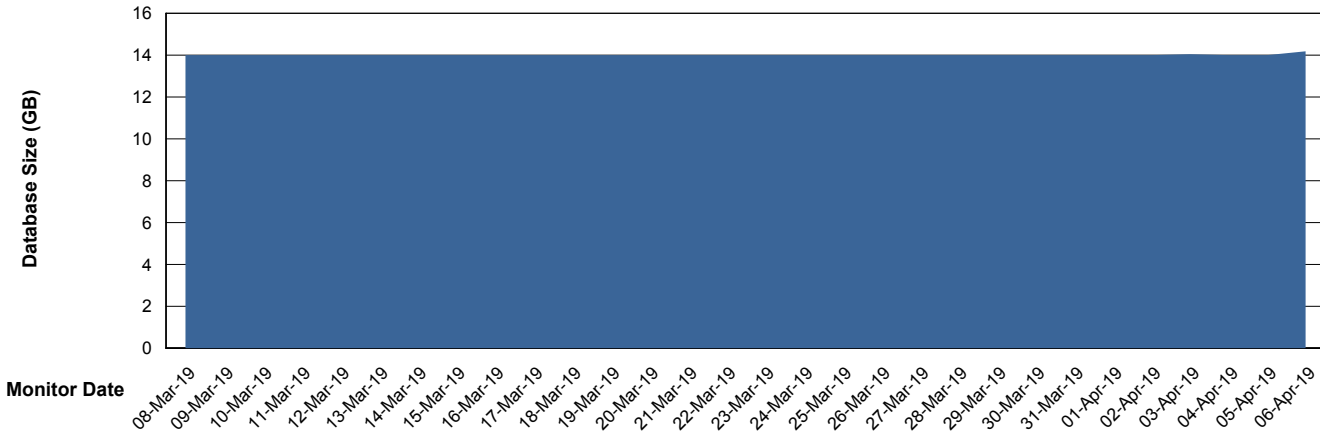

Weekly SLA Customer Report

Customer WBL_Production
Database ID 40

Database Performance WBLDB_Production

Weekly SLA Customer Report

Customer WBL_Production
Database ID 40

Database Performance WBLDB_Standby

Weekly SLA Customer Report

Customer WBL_Production
 Database ID 40

DATABASE SIZE WBLDB_Production

Database growth over last month

Database Tablespace WBLDB_Production

Date	Tablespace Name	Filesize (Gb)	Usedsize (Gb)	Percentage free
06-Apr-19	ABSDATA	6	5	17
	INDX	9	7	22
05-Apr-19	ABSDATA	6	5	17
	INDX	9	7	22
04-Apr-19	ABSDATA	6	5	17
	INDX	9	7	22
03-Apr-19	ABSDATA	6	5	17
	INDX	9	7	22
02-Apr-19	ABSDATA	6	5	17
	INDX	9	7	22
01-Apr-19	ABSDATA	6	5	17
	INDX	9	7	22
31-Mar-19	ABSDATA	6	5	17
	INDX	9	7	22