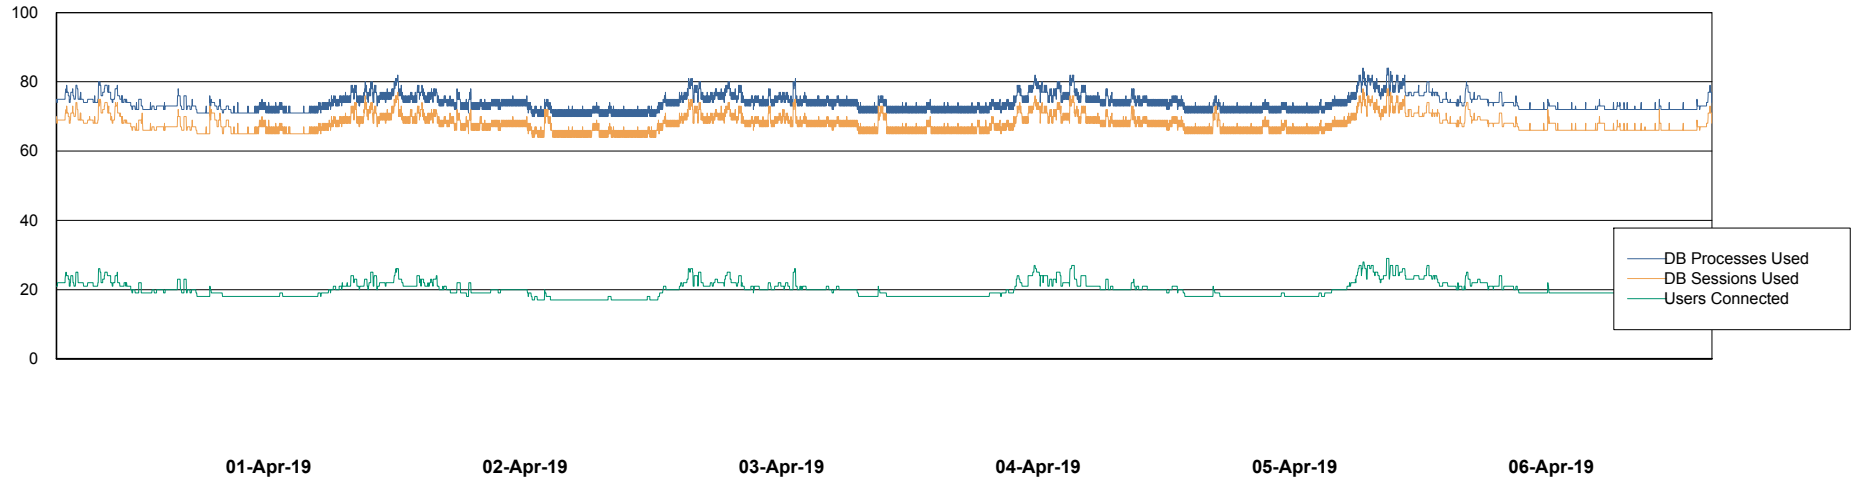

Harddisk Usage WBL_PRD_ORACLE2

	Free disk space on c: (%)	Total disk space on c: (Gb)	Free disk space on d: (%)	Total disk space on d: (Gb)	Free disk space on e: (%)	Total disk space on e: (Gb)	Free disk space on f: (%)	Total disk space on f: (Gb)
06-Apr-19	73	120	90	200	89	200	96	200
05-Apr-19	73	120	90	200	89	200	96	200
04-Apr-19	73	120	90	200	89	200	96	200
03-Apr-19	73	120	90	200	89	200	96	200
02-Apr-19	73	120	90	200	89	200	97	200
01-Apr-19	73	120	90	200	89	200	97	200
31-Mar-19	73	120	90	200	89	200	97	200

Weekly SLA Customer Report

Customer WBL_Production
Database ID 40

Database Performance WBLDB_Production

Weekly SLA Customer Report

Customer WBL_Production
Database ID 40

Database Performance WBLDB_Standby

Weekly SLA Customer Report