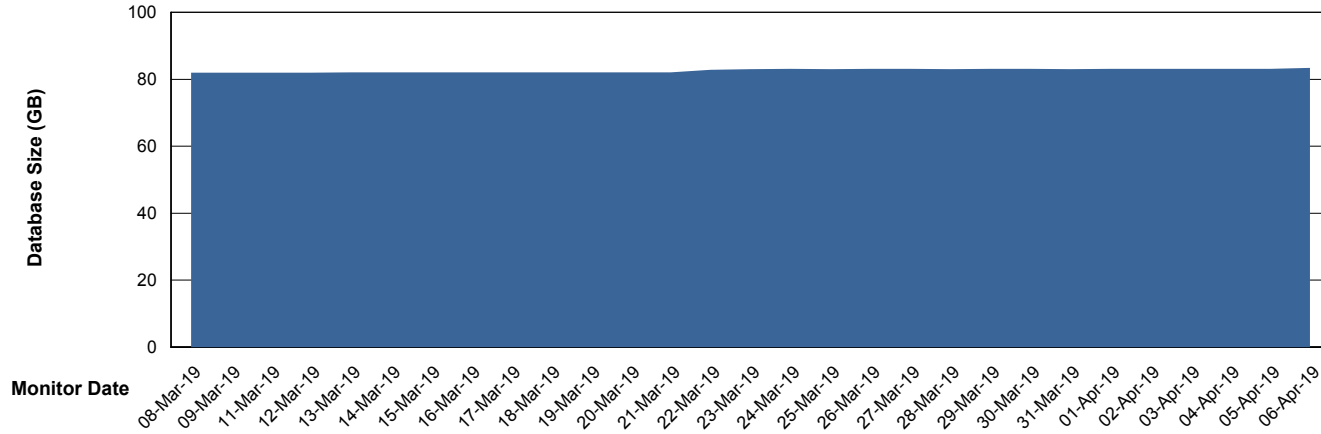

Weekly SLA Customer Report

Customer VOS_Production
Database ID 68

Database Performance VOSDB_Standby

Weekly SLA Customer Report

Customer VOS_Production
Database ID 68

DATABASE SIZE VOSBIDB_Production

Database growth over last month

DATABASE SIZE VOSDB_Production

Database growth over last month

Weekly SLA Customer Report

Customer VOS_Production
Database ID 68

Database Tablespace		VOSBIDB_Production		
Date	Tablespace Name	Filesize (Gb)	Usedsize (Gb)	Percentage free
06-Apr-19	ABSDATA	37	32	14
	INDX	53	47	11
05-Apr-19	ABSDATA	37	32	14
	INDX	53	47	11
04-Apr-19	ABSDATA	37	32	14
	INDX	53	47	11
03-Apr-19	ABSDATA	37	32	14
	INDX	53	47	11
02-Apr-19	ABSDATA	37	32	14
	INDX	53	47	11
01-Apr-19	ABSDATA	37	32	14
	INDX	53	47	11
31-Mar-19	ABSDATA	37	32	14
	INDX	53	47	11