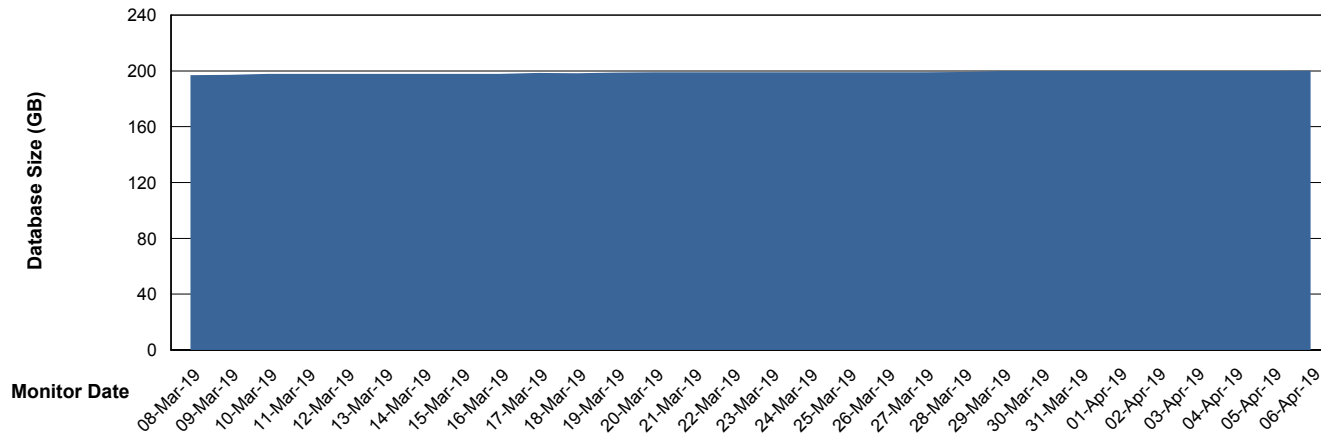

DATABASE SIZE VOSDB_Production

Database growth over last month