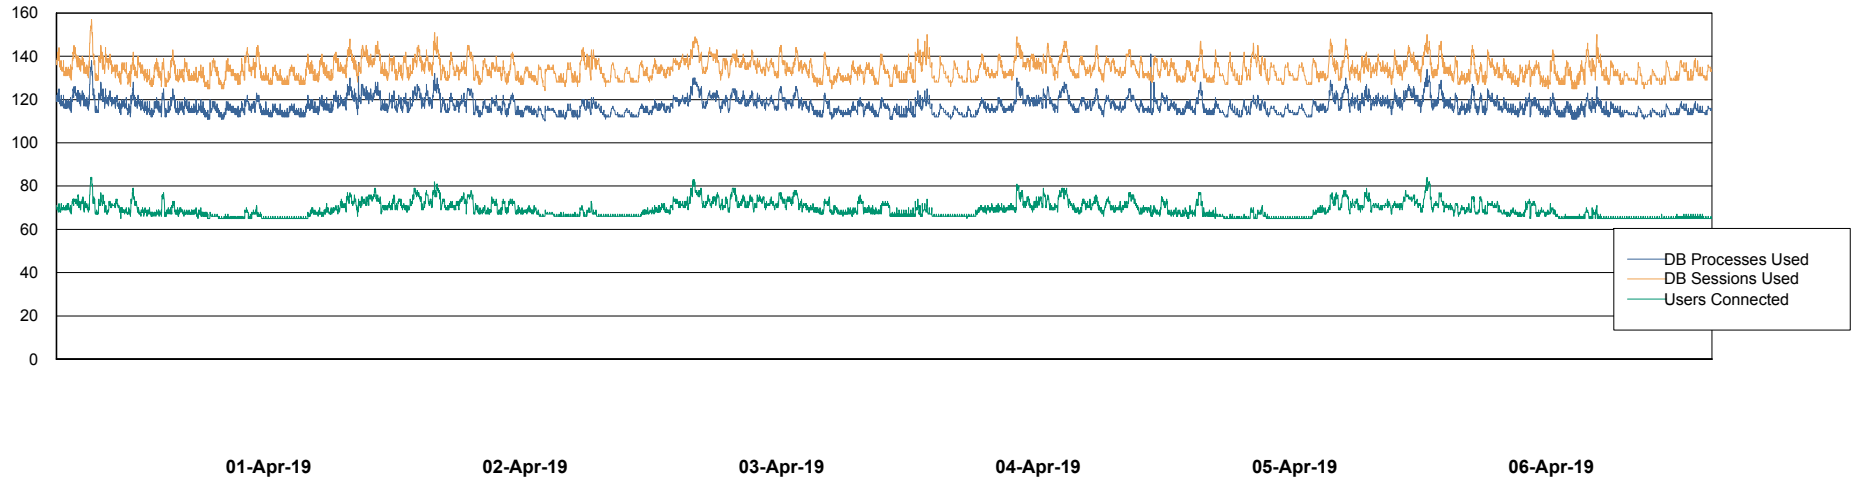

Weekly SLA Customer Report

Customer VOS_Production
Database ID 68

Database Performance VOSBIDB_Production

Weekly SLA Customer Report

Customer VOS_Production
Database ID 68

Database Performance VOSDB_Production

Weekly SLA Customer Report

Customer VOS_Production
Database ID 68

Database Performance VOSDB_Standby

Weekly SLA Customer Report

Customer VOS_Production
Database ID 68

DATABASE SIZE VOSBIDB_Production

Database growth over last month