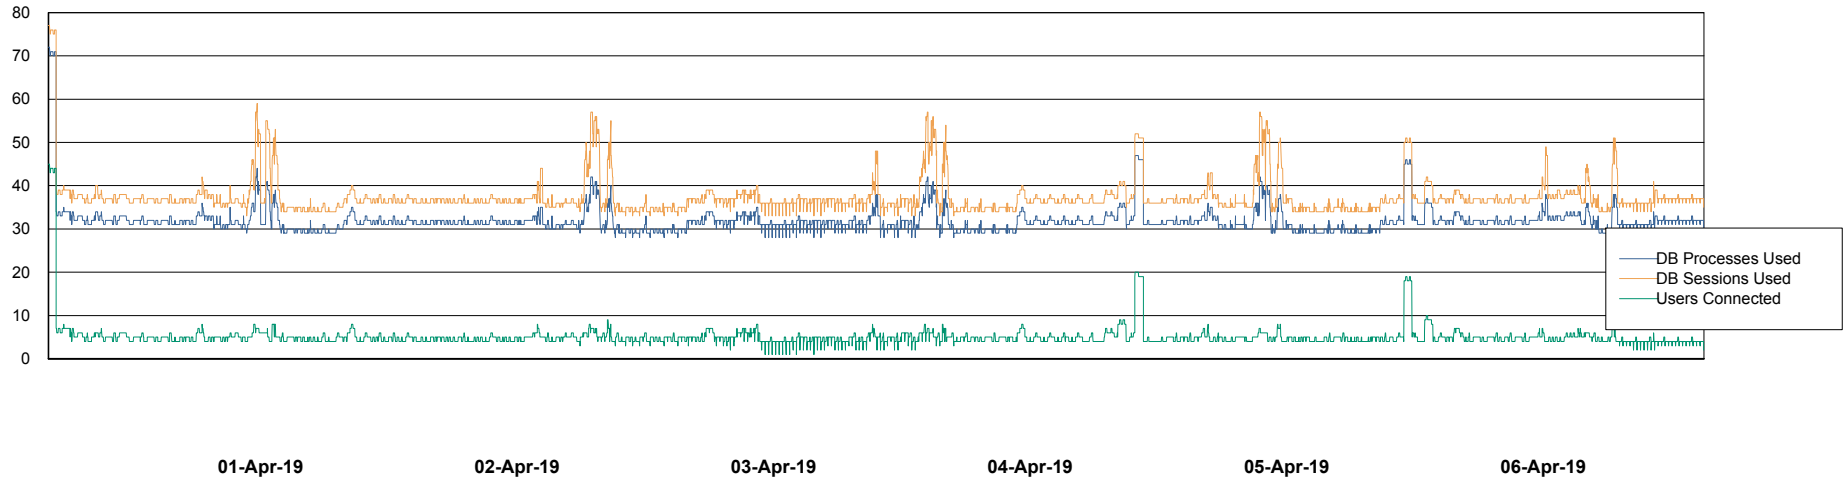

Database Performance VOSBIDB_Production