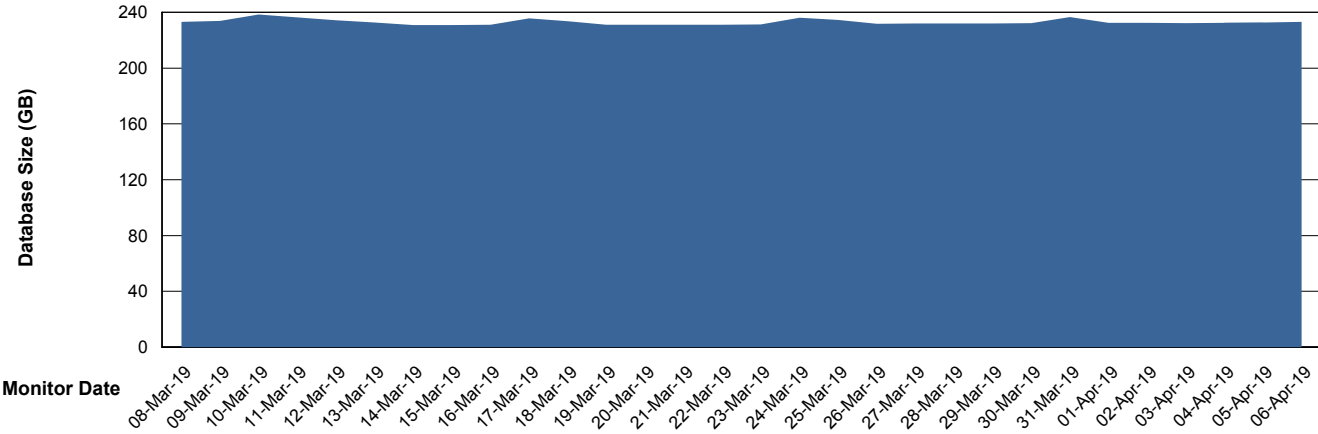

DATABASE SIZE STKDB_ABS1 Production Database

Database growth over last month

Database Tablespace STKDB_ABS1 Production Database

Date	Tablespace Name	Filesize (Gb)	Usedsize (Gb)	Percentage free
06-Apr-19	ABSDATA	179	103	42
	INDX	148	124	16
05-Apr-19	ABSDATA	179	103	42
	INDX	148	124	16
04-Apr-19	ABSDATA	179	103	42
	INDX	148	124	16
03-Apr-19	ABSDATA	179	104	42
	INDX	148	124	16
02-Apr-19	ABSDATA	179	103	42
	INDX	148	124	16
01-Apr-19	ABSDATA	179	103	42
	INDX	148	124	16
31-Mar-19	ABSDATA	179	103	42
	INDX	148	124	16