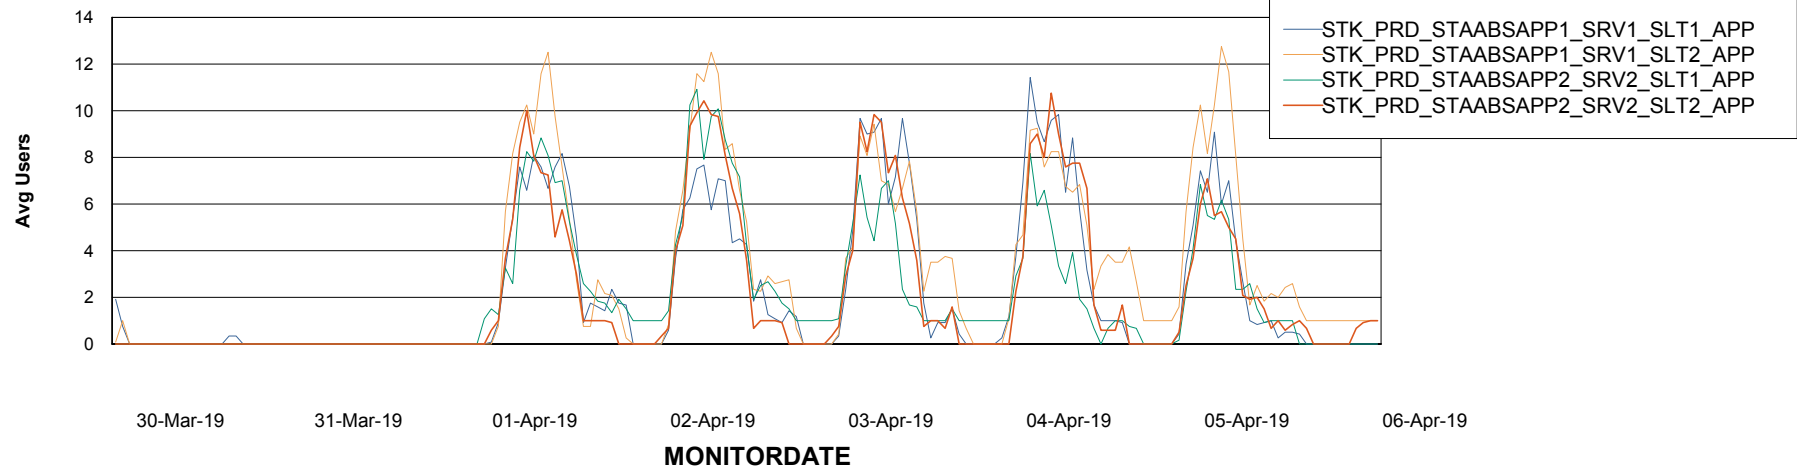

Weekly SLA Customer Report

Customer STK_Production
Database ID 82

ABSSolute Application Server Services

Avg memory used per ABS Server Service

Avg users per day per ABS server

Weekly SLA Customer Report

Customer STK_Production
Database ID 82