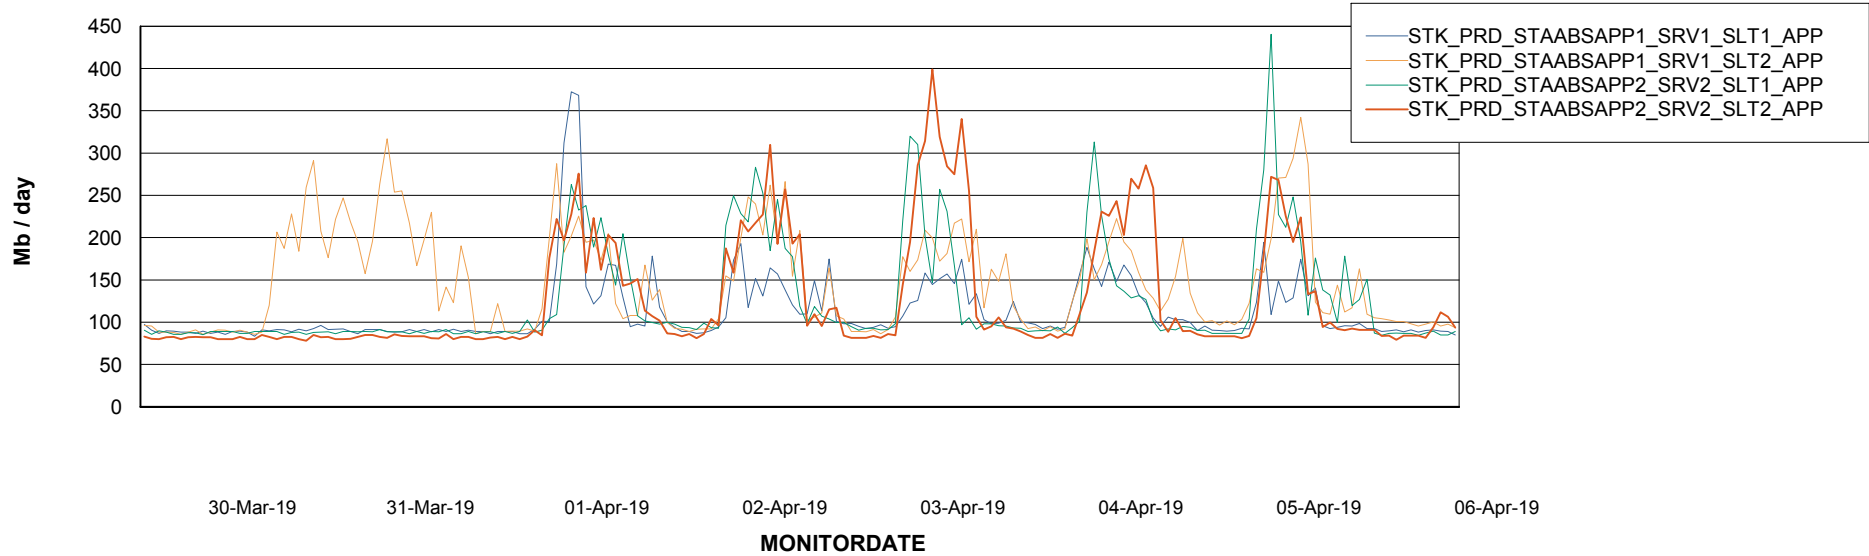

Weekly SLA Customer Report

Customer STK_Production
Database ID 82

Database Performance STKDB_ABS1 Production Database

Weekly SLA Customer Report

Customer STK_Production
Database ID 82

Database Performance STKDB_ABS1SB Standby Database

Weekly SLA Customer Report

Customer STK_Production
 Database ID 82

DATABASE SIZE STKDB_ABS1 Production Database

Database growth over last month

Database Tablespace STKDB_ABS1 Production Database

Date	Tablespace Name	Filesize (Gb)	Usedsize (Gb)	Percentage free
06-Apr-19	ABSDATA	179	103	42
	INDX	148	124	16
05-Apr-19	ABSDATA	179	103	42
	INDX	148	124	16
04-Apr-19	ABSDATA	179	103	42
	INDX	148	124	16
03-Apr-19	ABSDATA	179	104	42
	INDX	148	124	16
02-Apr-19	ABSDATA	179	103	42
	INDX	148	124	16
01-Apr-19	ABSDATA	179	103	42
	INDX	148	124	16
31-Mar-19	ABSDATA	179	103	42
	INDX	148	124	16

Weekly SLA Customer Report

Customer STK_Production
Database ID 82

ABSSolute Application Server Services

Avg memory used per ABS Server Service

Avg users per day per ABS server

Weekly SLA Customer Report

Customer STK_Production
Database ID 82