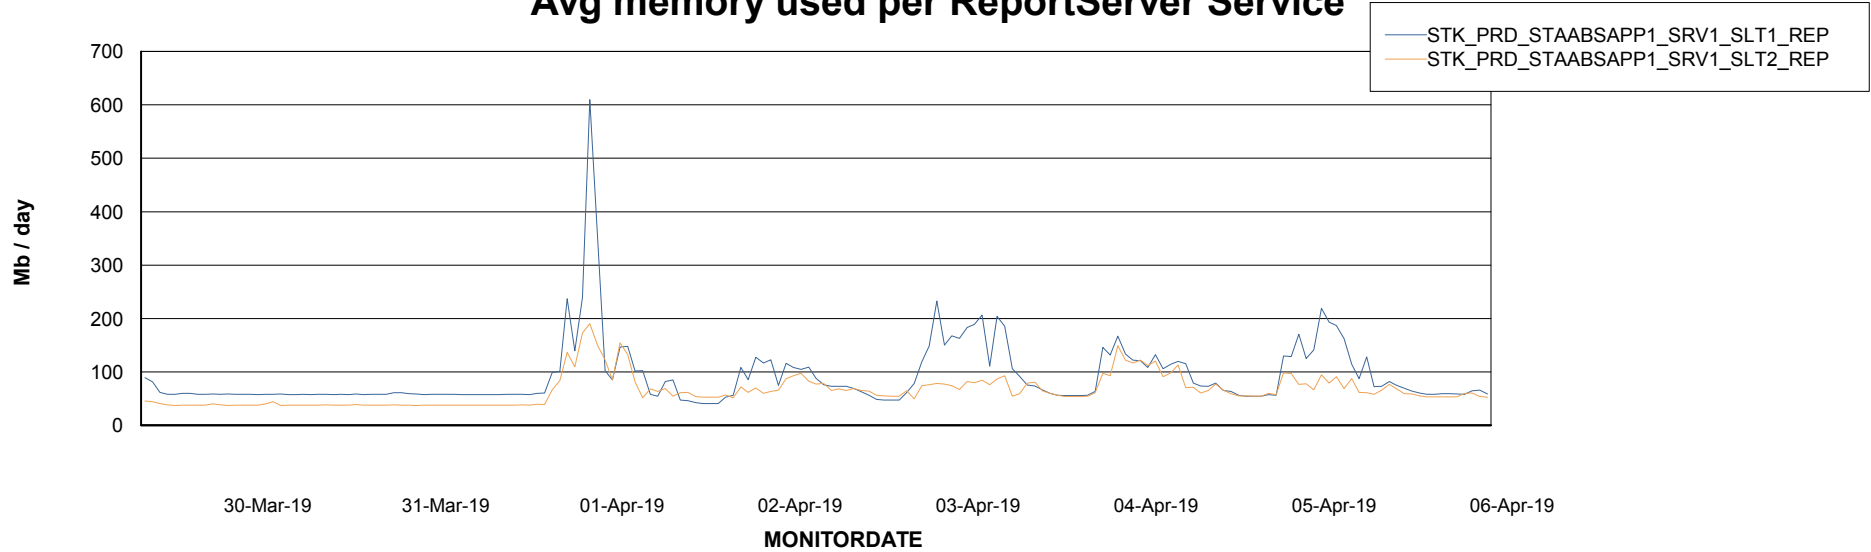

ABSSolute Application ReportServer Services

Avg memory used per ReportServer Service