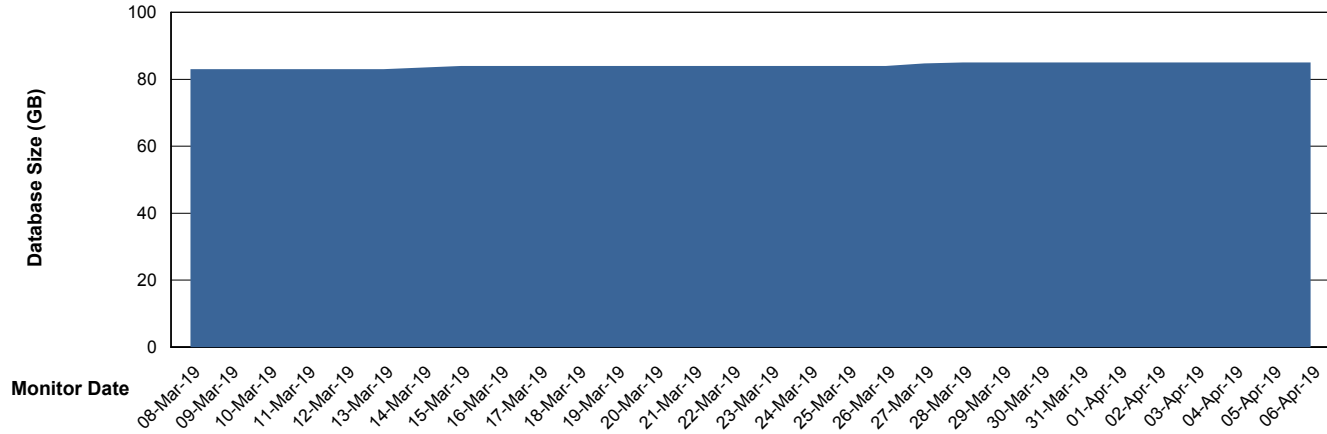

Weekly SLA Customer Report

Customer SNG_Production
Database ID 70

Database Performance SNGDB_Production

Weekly SLA Customer Report

Customer SNG_Production
 Database ID 70

DATABASE SIZE SNGDB_Production

Database growth over last month

Database Tablespace SNGDB_Production

Date	Tablespace Name	Filesize (Gb)	Usedsize (Gb)	Percentage free
06-Apr-19	ABSDATA	22	18	18
	INDX	75	59	21
05-Apr-19	ABSDATA	22	18	18
	INDX	75	59	21
04-Apr-19	ABSDATA	22	18	18
	INDX	75	59	21
03-Apr-19	ABSDATA	22	18	18
	INDX	75	59	21
02-Apr-19	ABSDATA	22	18	18
	INDX	75	59	21
01-Apr-19	ABSDATA	22	18	18
	INDX	75	59	21
31-Mar-19	ABSDATA	22	18	18
	INDX	75	59	21