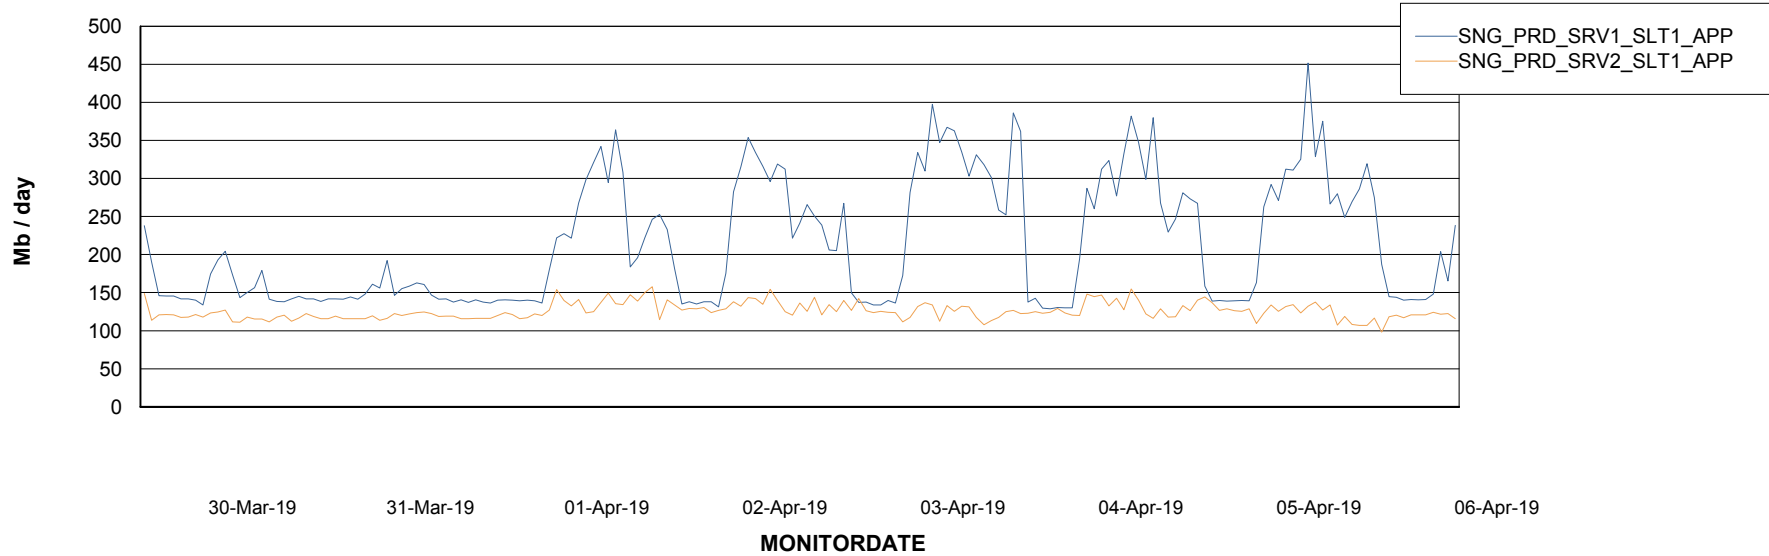

ABSSolute Application Server Services

Avg memory used per ABS Server Service