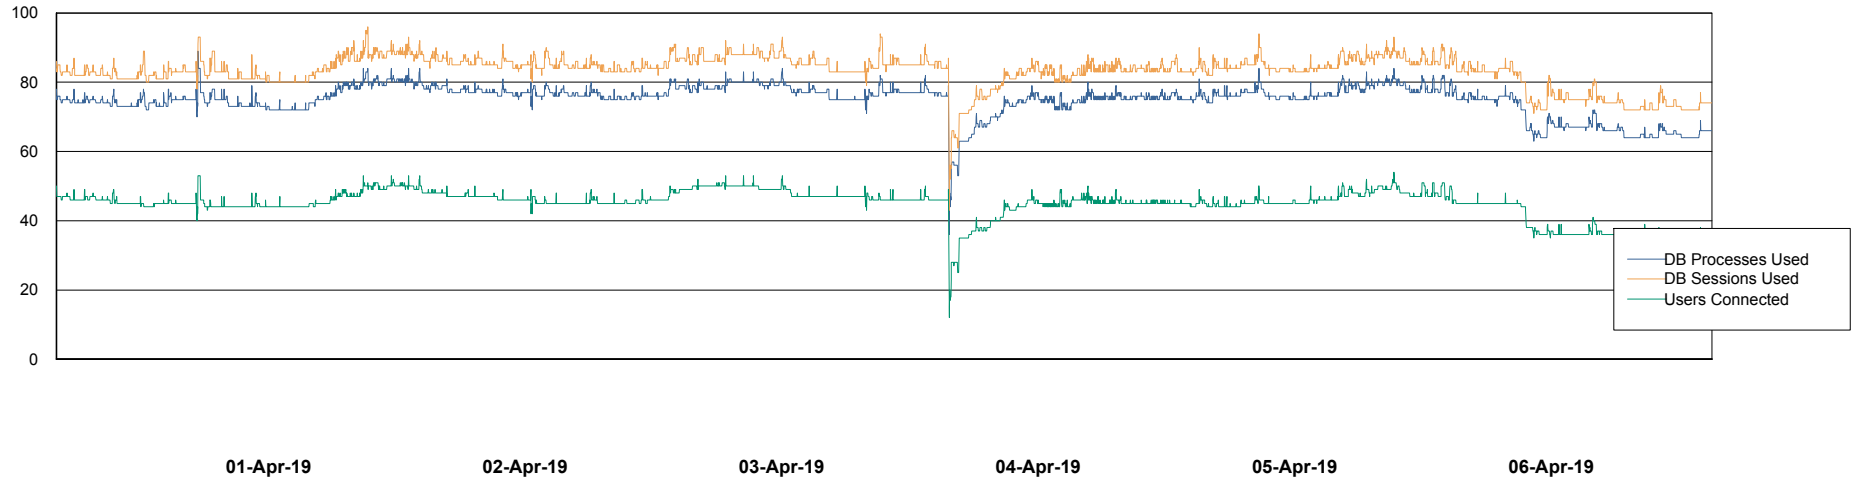

Database Performance RSSDB_Production