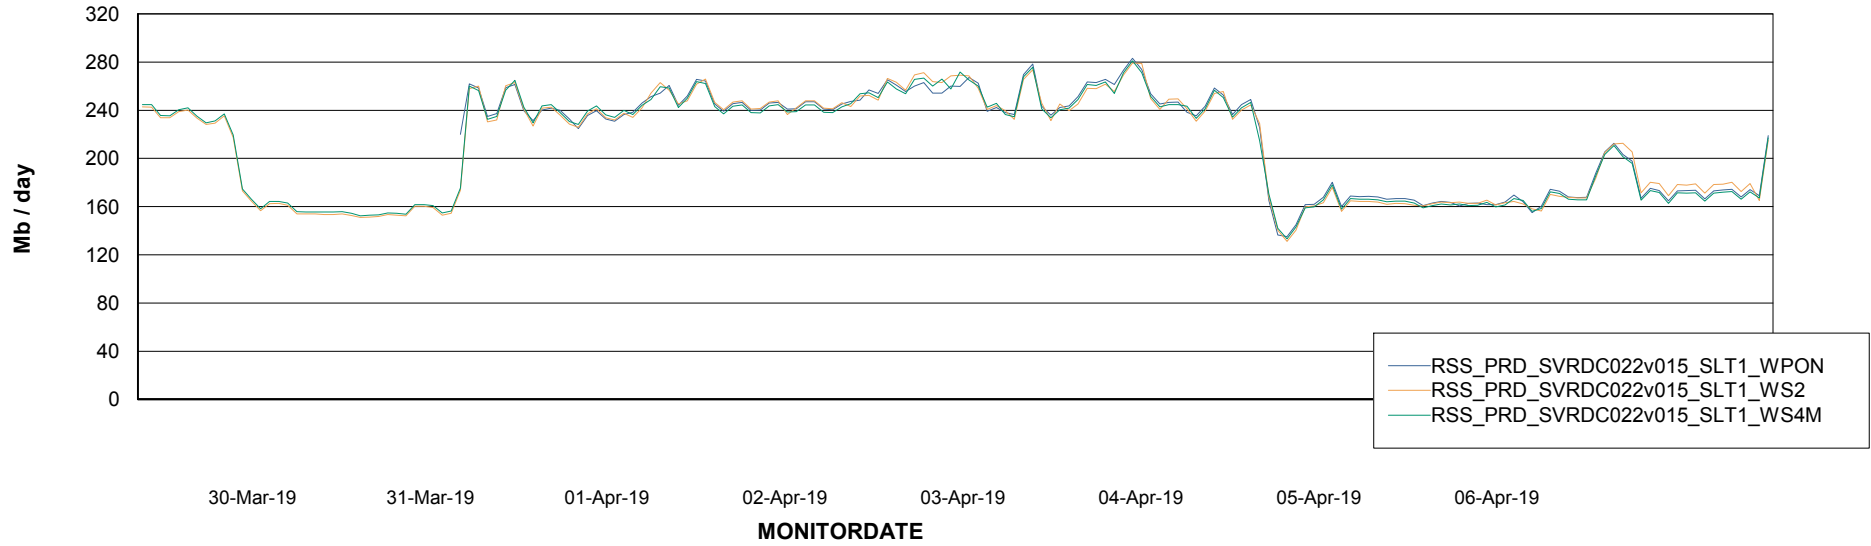

ABSSolute Application ReportServer Services

Avg memory used per ReportServer Service

Weekly SLA Customer Report

Customer RSS Production
Database ID 52

ABSSolute Web Component Services

Avg memory used per ABS Web component