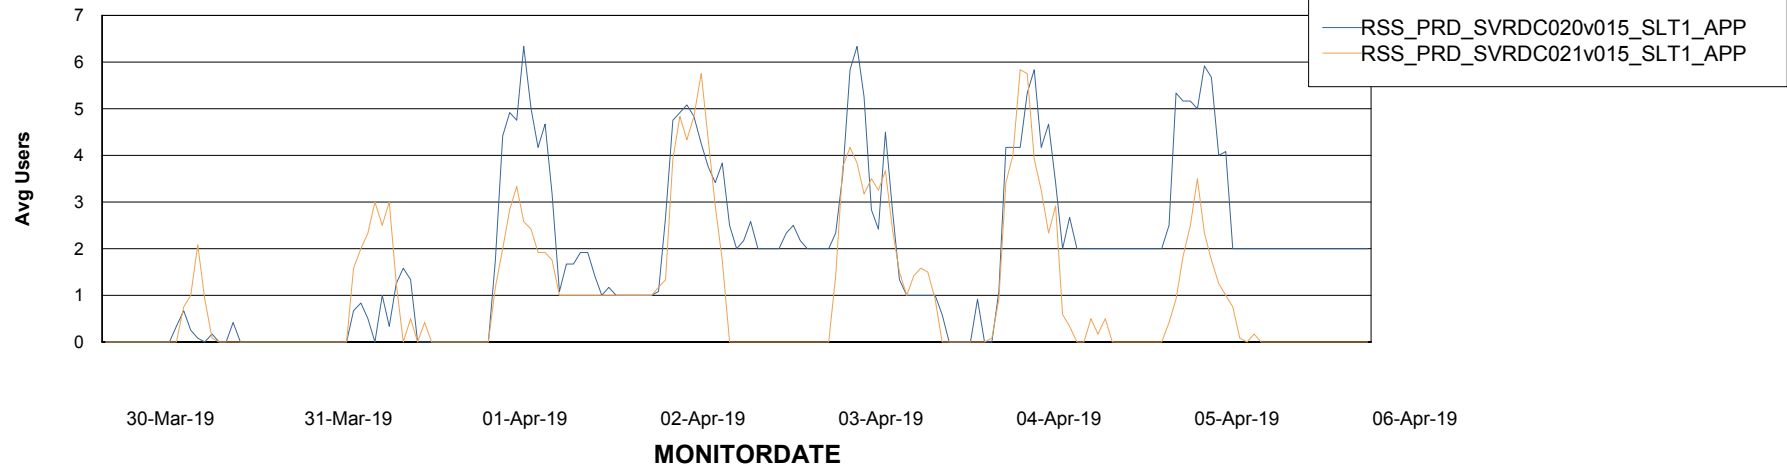

Weekly SLA Customer Report

Customer RSS Production
Database ID 52

ABSSolute Application Server Services

Avg memory used per ABS Server Service

Avg users per day per ABS server

Weekly SLA Customer Report

Customer RSS Production
Database ID 52