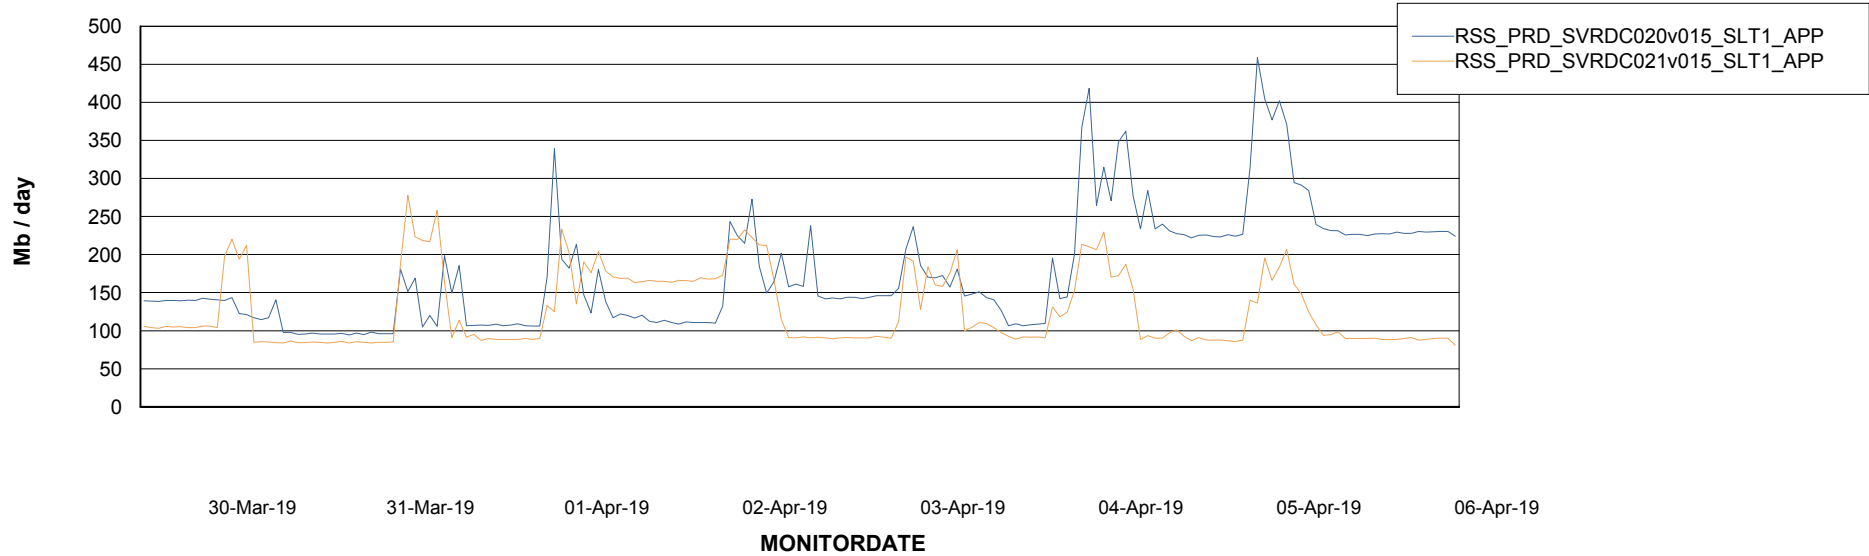

Weekly SLA Customer Report

Customer RSS Production
Database ID 52

Database Performance RSSDB_Production

Weekly SLA Customer Report

Customer RSS Production
Database ID 52

Database Performance RSSDB_Standby

Weekly SLA Customer Report

Customer RSS Production
 Database ID 52

DATABASE SIZE RSSDB_Production

Database growth over last month

Database Tablespace RSSDB_Production

Date	Tablespace Name	Filesize (Gb)	Usedsize (Gb)	Percentage free
06-Apr-19	ABSDATA	27,000	22,135	18
	INDX	35,000	29,499	16
05-Apr-19	ABSDATA	27,000	22,135	18
	INDX	35,000	29,499	16
04-Apr-19	ABSDATA	27,000	22,127	18
	INDX	35,000	29,456	16
03-Apr-19	ABSDATA	27,000	22,111	18
	INDX	35,000	29,406	16
02-Apr-19	ABSDATA	27,000	22,102	18
	INDX	35,000	29,372	16
01-Apr-19	ABSDATA	27,000	22,102	18
	INDX	35,000	29,362	16
31-Mar-19	ABSDATA	27,000	22,102	18
	INDX	35,000	29,272	16

Weekly SLA Customer Report

Customer RSS Production
Database ID 52

ABSSolute Application Server Services

Avg memory used per ABS Server Service

Avg users per day per ABS server

Weekly SLA Customer Report

Customer RSS Production
Database ID 52