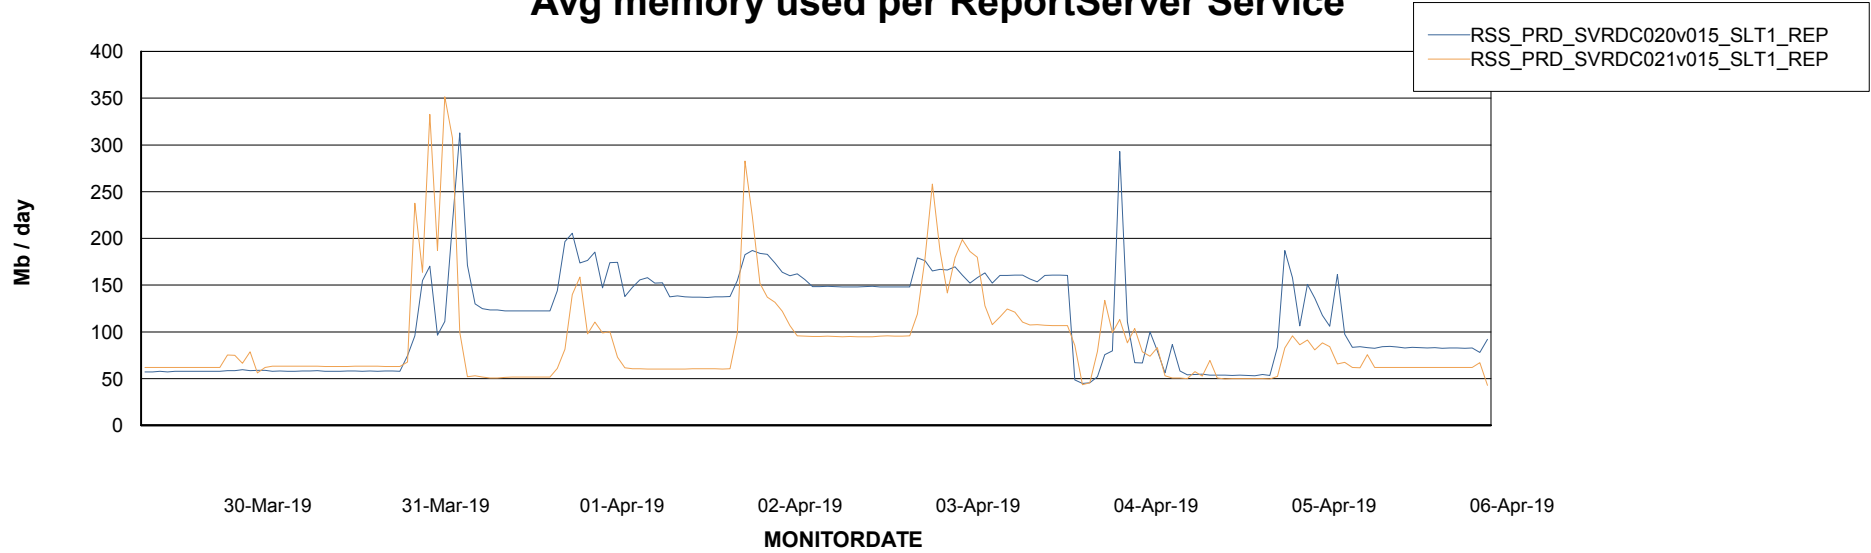

ABSSolute Application ReportServer Services

Avg memory used per ReportServer Service