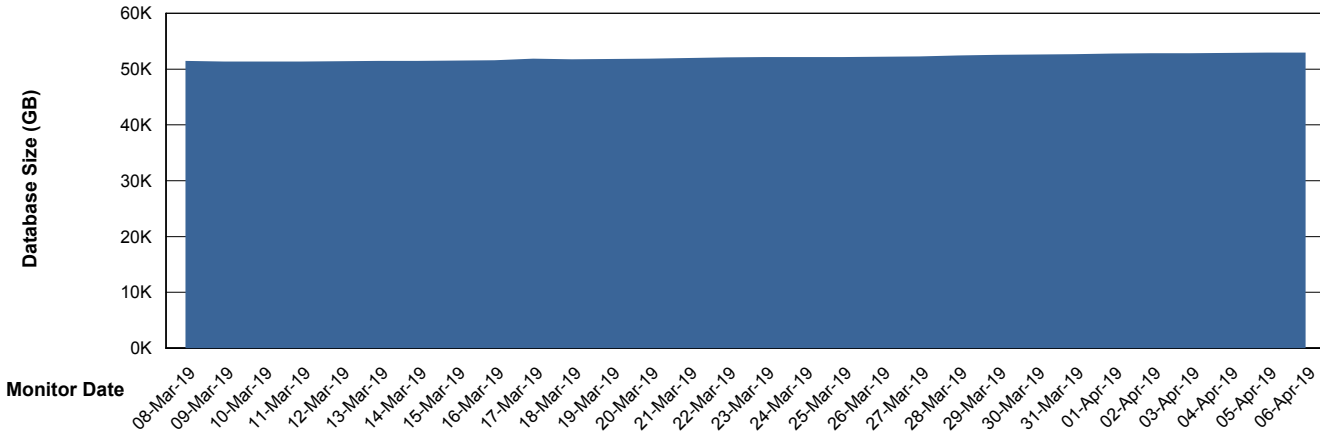

Weekly SLA Customer Report

Customer RSS Production
Database ID 52

Database Performance RSSDB_Production

Weekly SLA Customer Report

Customer RSS Production
Database ID 52

Database Performance RSSDB_Standby

Weekly SLA Customer Report

Customer RSS Production
 Database ID 52

DATABASE SIZE RSSDB_Production

Database growth over last month

Database Tablespace RSSDB_Production

Date	Tablespace Name	Filesize (Gb)	Usedsize (Gb)	Percentage free
06-Apr-19	ABSDATA	27,000	22,135	18
	INDX	35,000	29,499	16
05-Apr-19	ABSDATA	27,000	22,135	18
	INDX	35,000	29,499	16
04-Apr-19	ABSDATA	27,000	22,127	18
	INDX	35,000	29,456	16
03-Apr-19	ABSDATA	27,000	22,111	18
	INDX	35,000	29,406	16
02-Apr-19	ABSDATA	27,000	22,102	18
	INDX	35,000	29,372	16
01-Apr-19	ABSDATA	27,000	22,102	18
	INDX	35,000	29,362	16
31-Mar-19	ABSDATA	27,000	22,102	18
	INDX	35,000	29,272	16