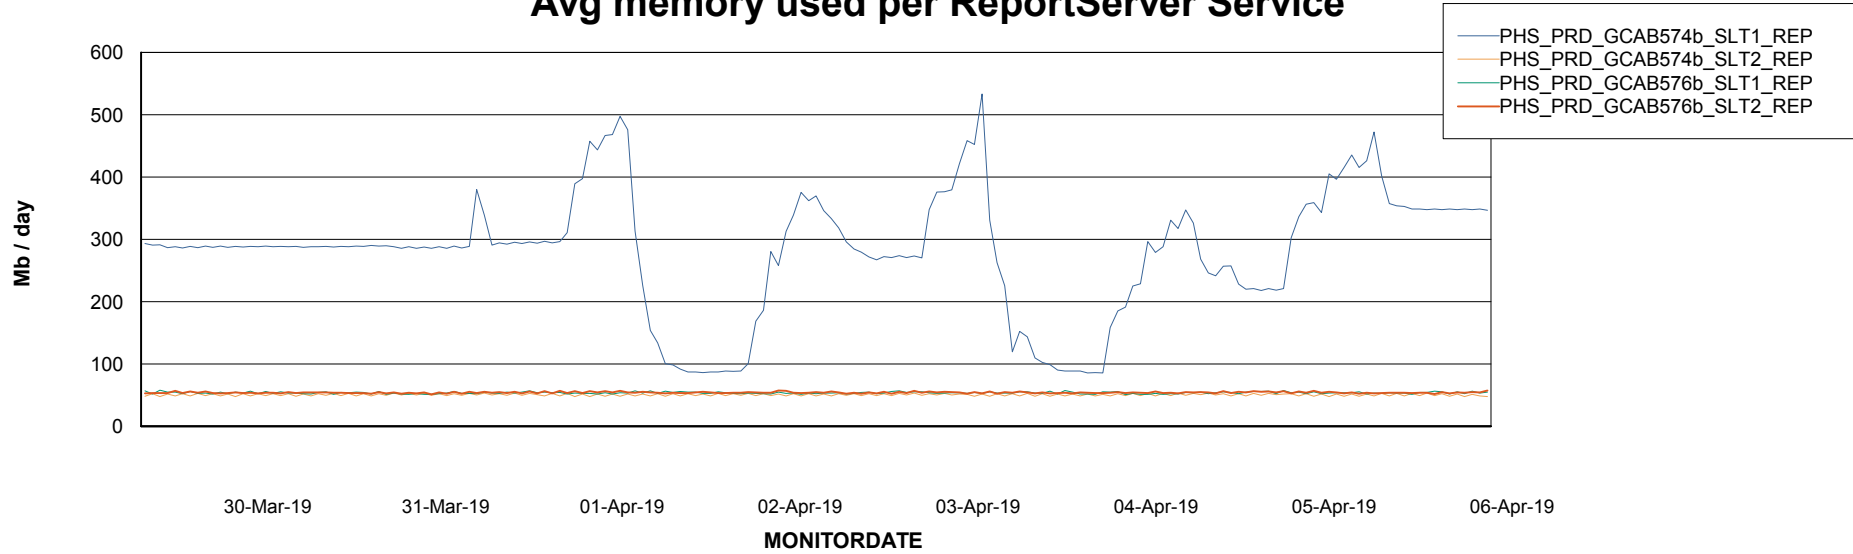

ABSSolute Application ReportServer Services

Avg memory used per ReportServer Service