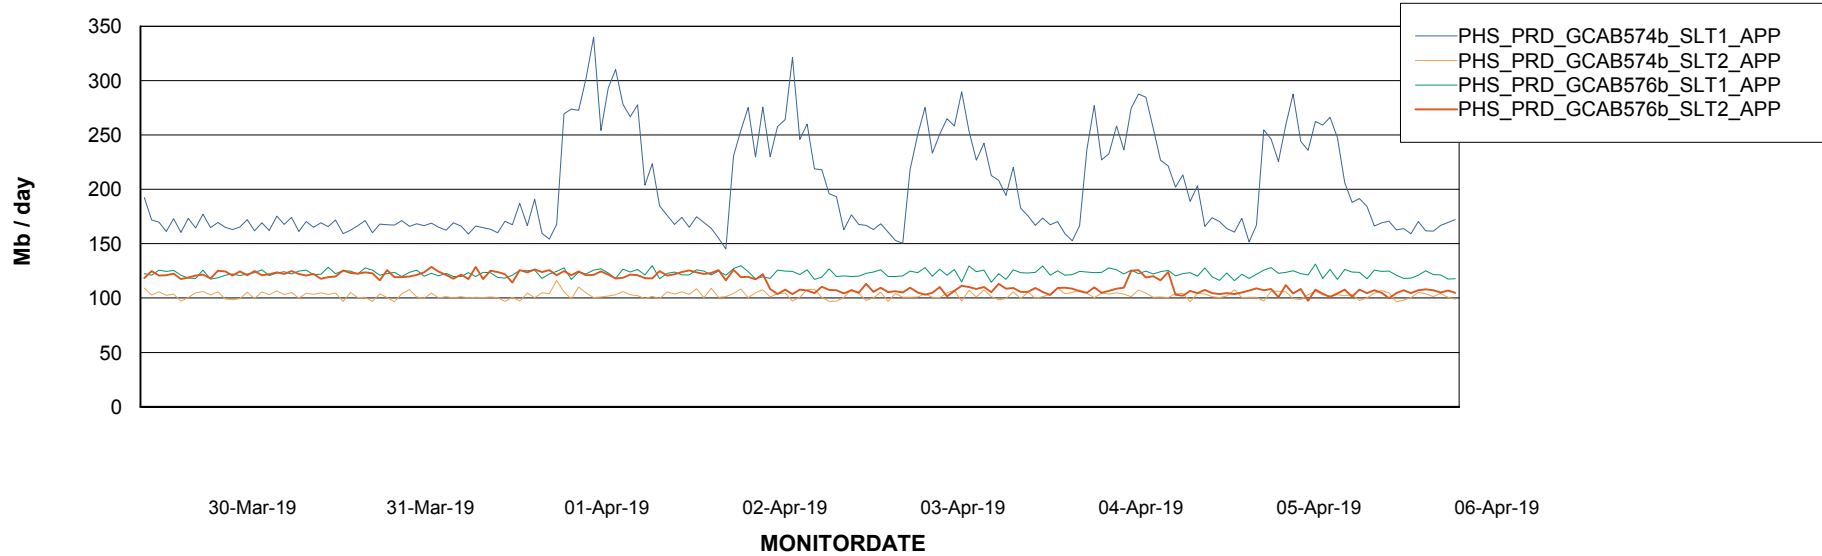

ABSolute Application Server Services

Avg memory used per ABS Server Service