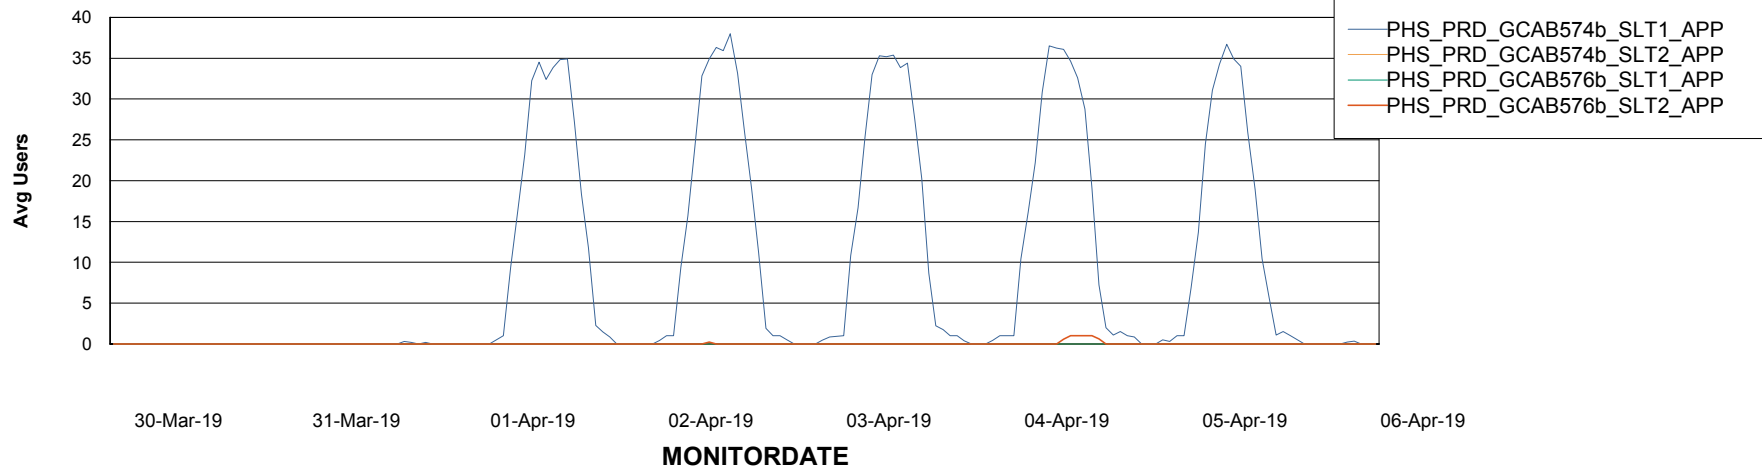

Avg users per day per ABS server