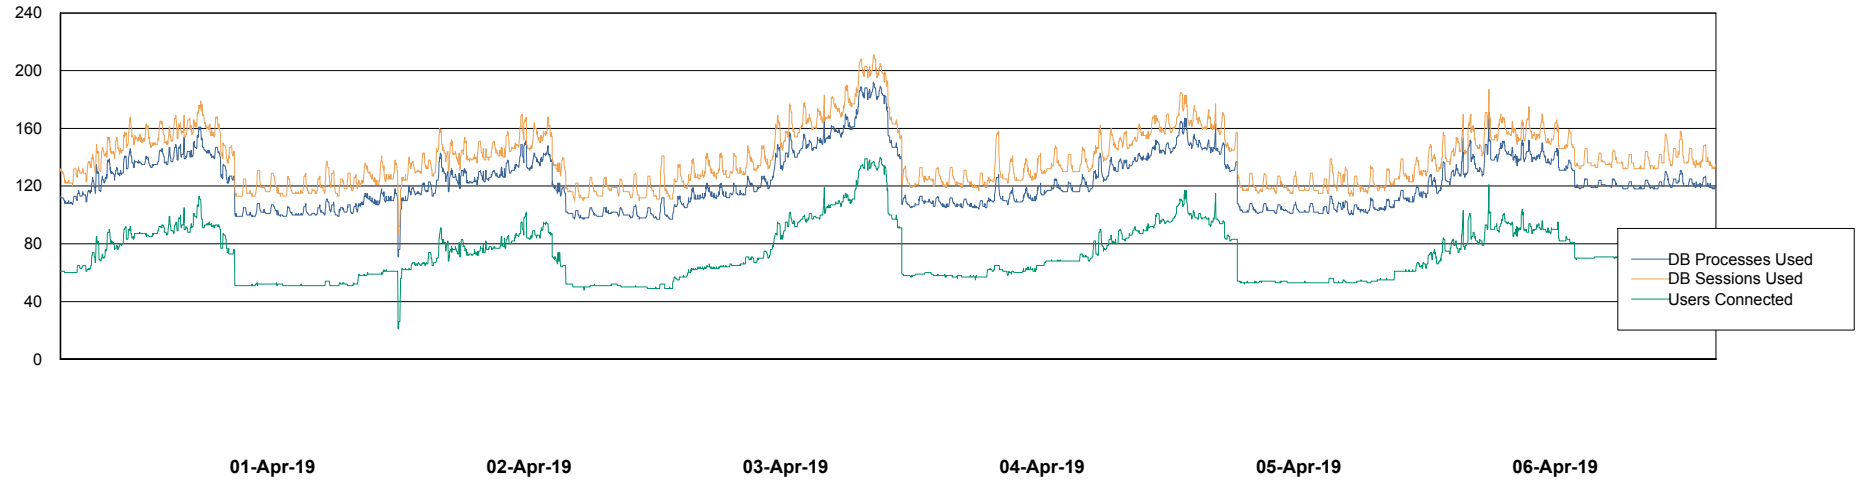

Weekly SLA Customer Report

Customer NIX_Production
Database ID 51

Database Performance NIXDB_BI

Weekly SLA Customer Report

Customer NIX_Production
Database ID 51

Database Performance NIXDB_Production

Weekly SLA Customer Report