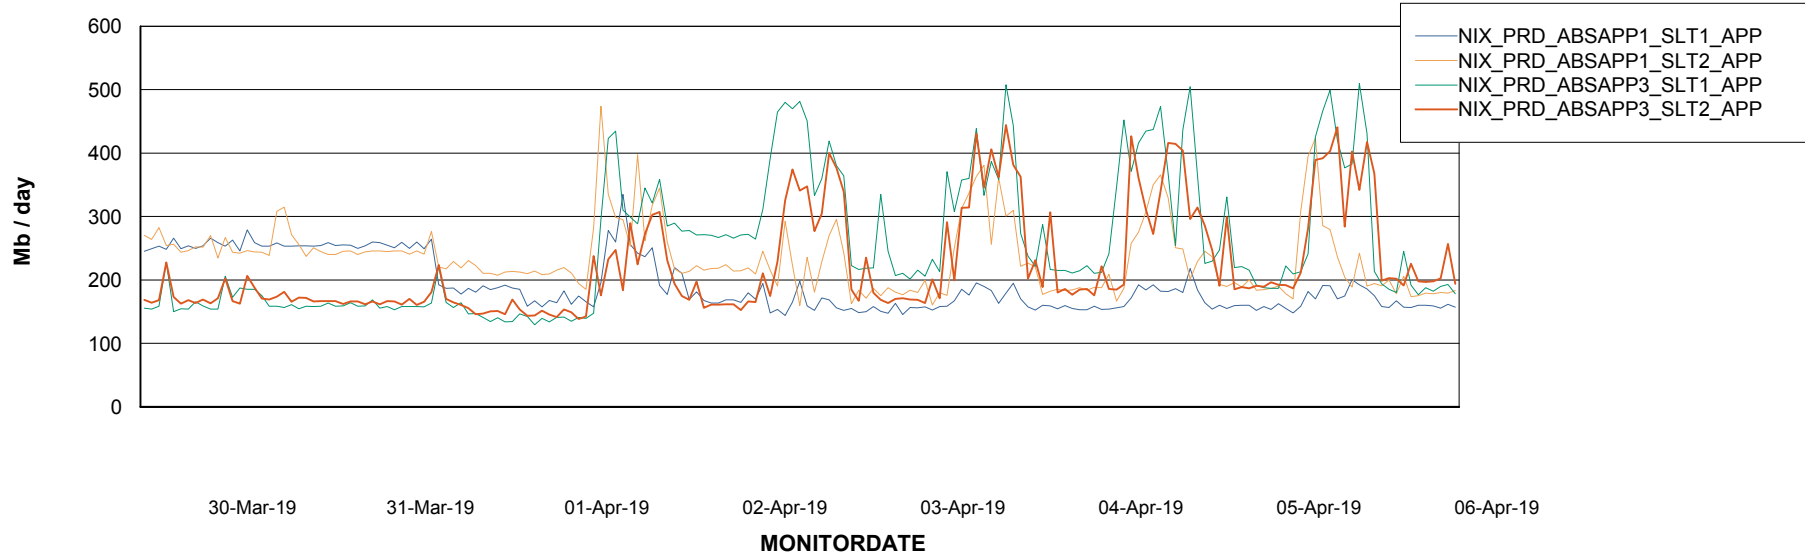

Standby Database Health NIX_Production

Recovery lag for last 7 days

Weekly SLA Customer Report

Customer NIX_Production
Database ID 51

ABSSolute Application Server Services

Avg memory used per ABS Server Service