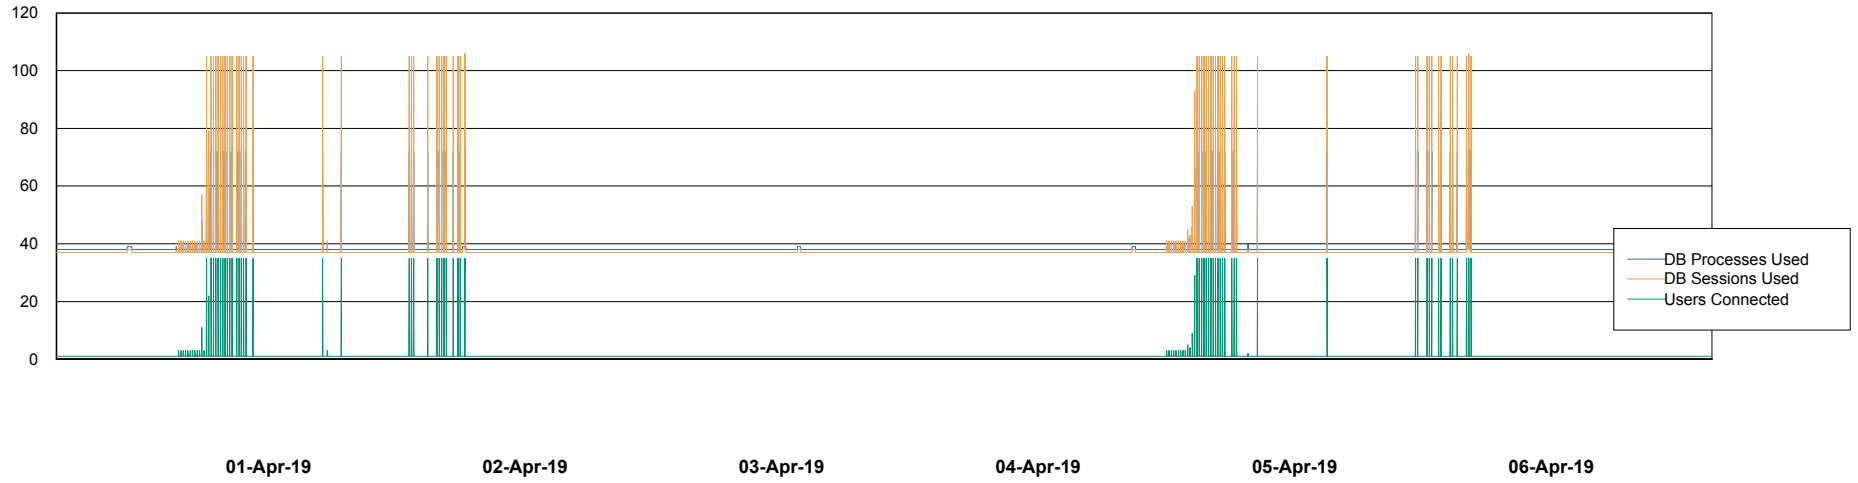

Database Performance NIXDB_Standby