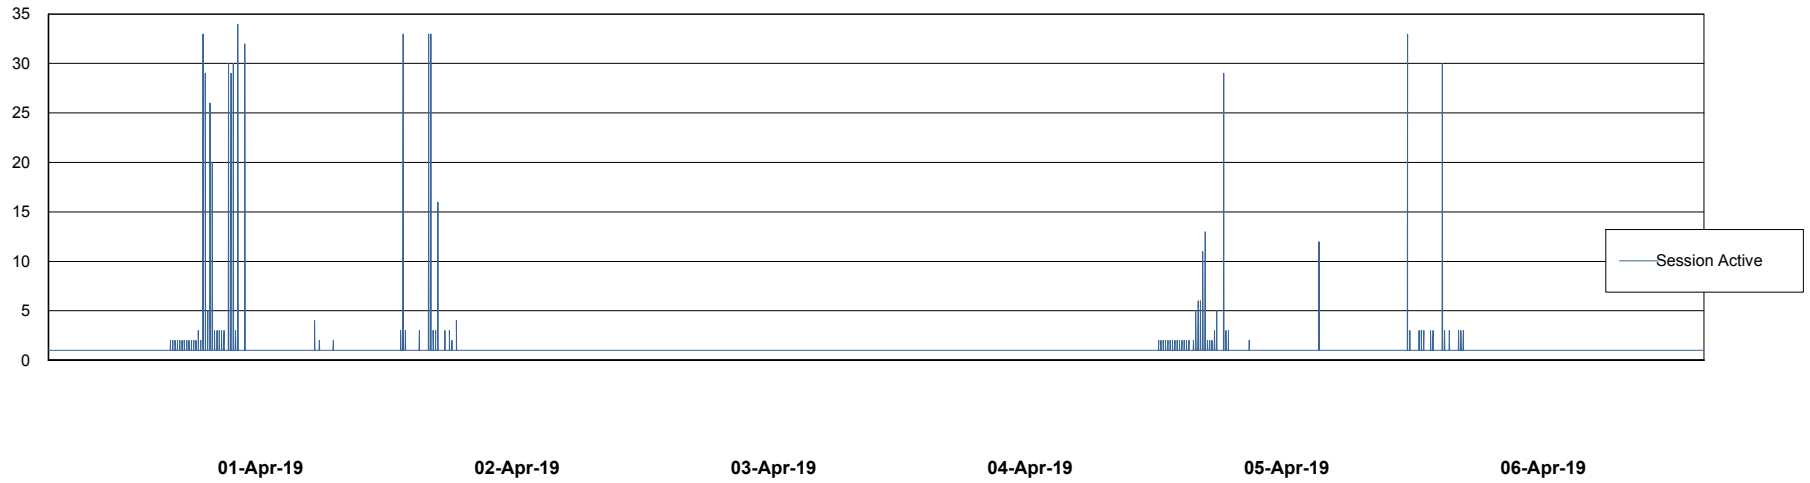

Database Performance NIXDB_Standby