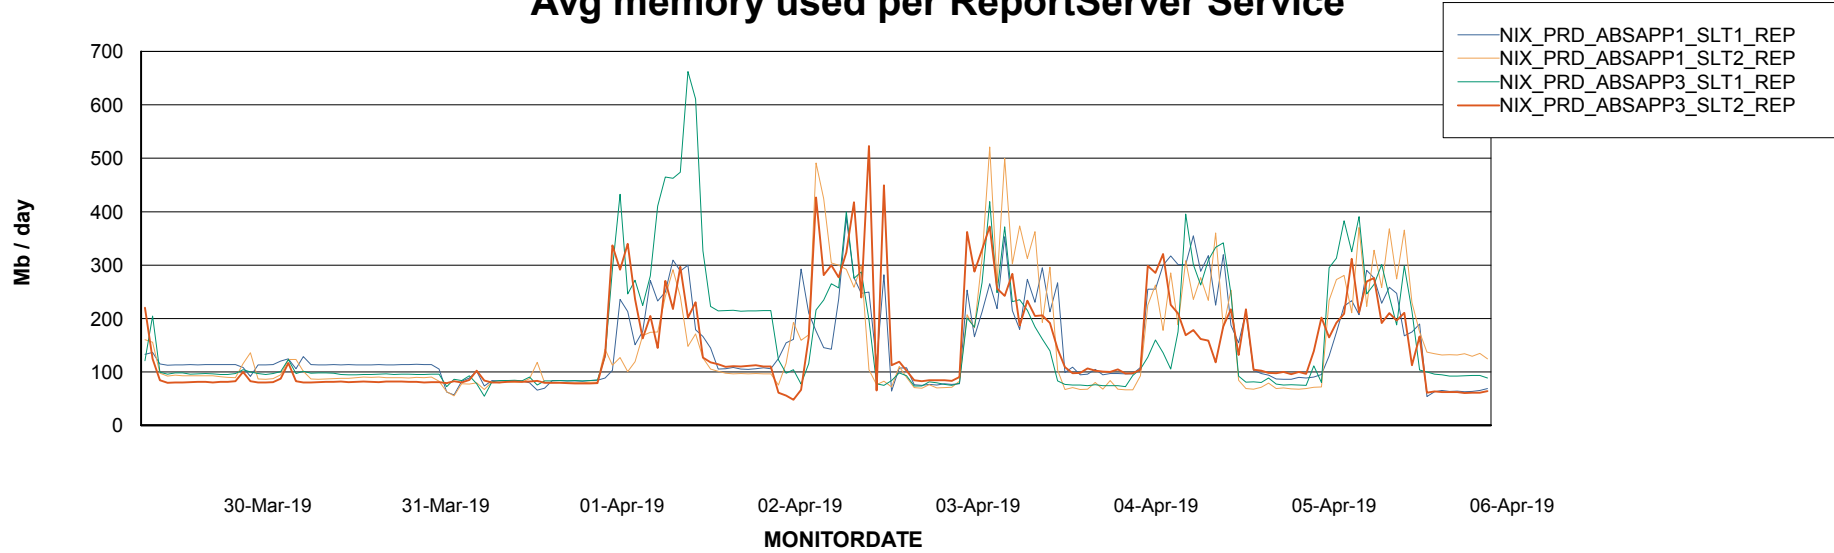

Avg users per day per ABS server

Weekly SLA Customer Report

Customer NIX_Production
Database ID 51

ABSSolute Application ReportServer Services

Avg memory used per ReportServer Service

Weekly SLA Customer Report