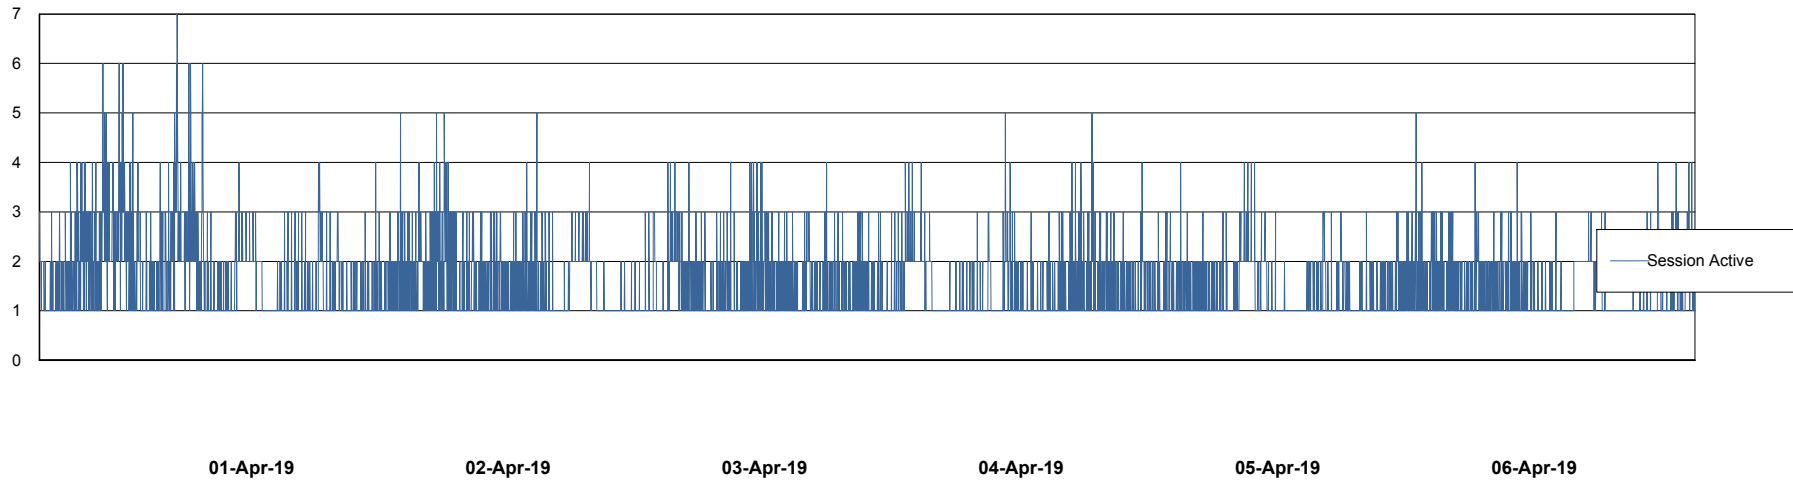

Weekly SLA Customer Report

Customer NIX_Production
Database ID 51

Database Performance NIXDB_BI

Weekly SLA Customer Report

Customer NIX_Production
Database ID 51

Database Performance NIXDB_Production

Weekly SLA Customer Report