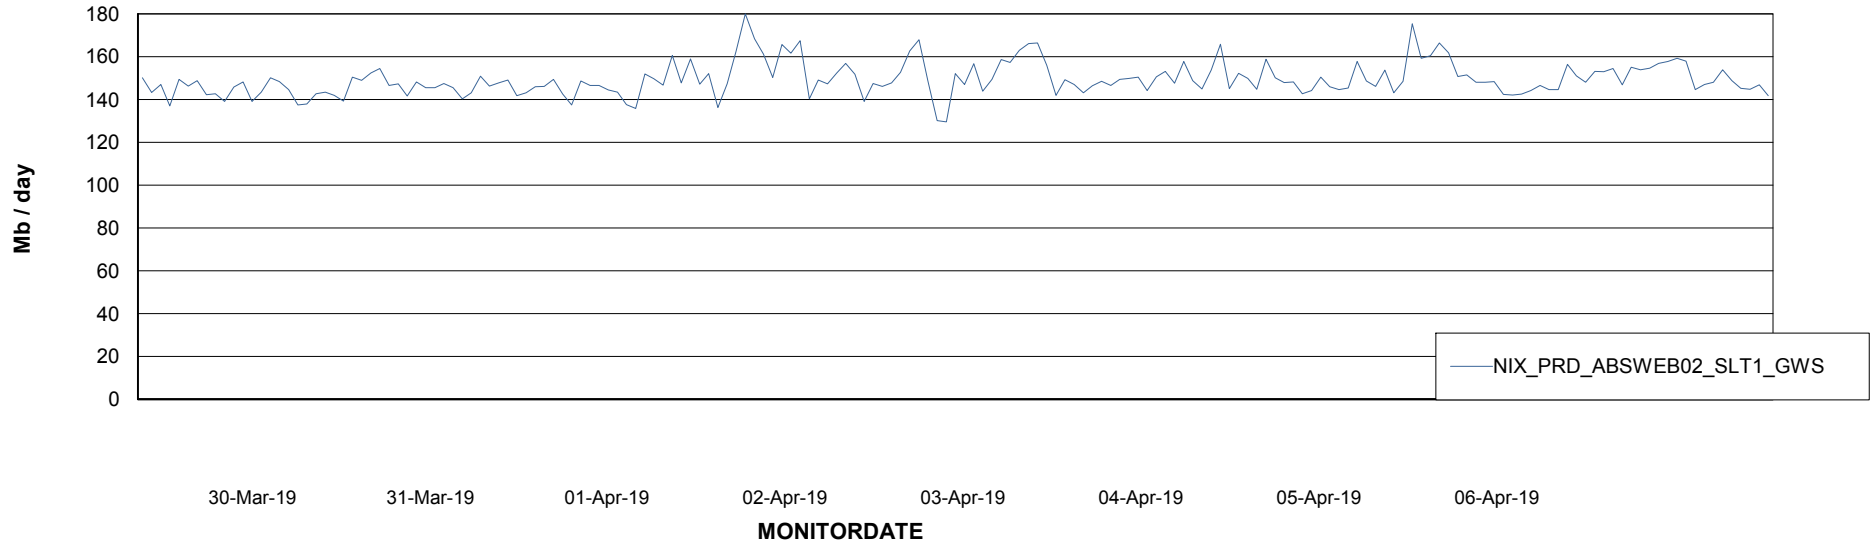

ABSSolute Web Component Services

Avg memory used per ABS Web component