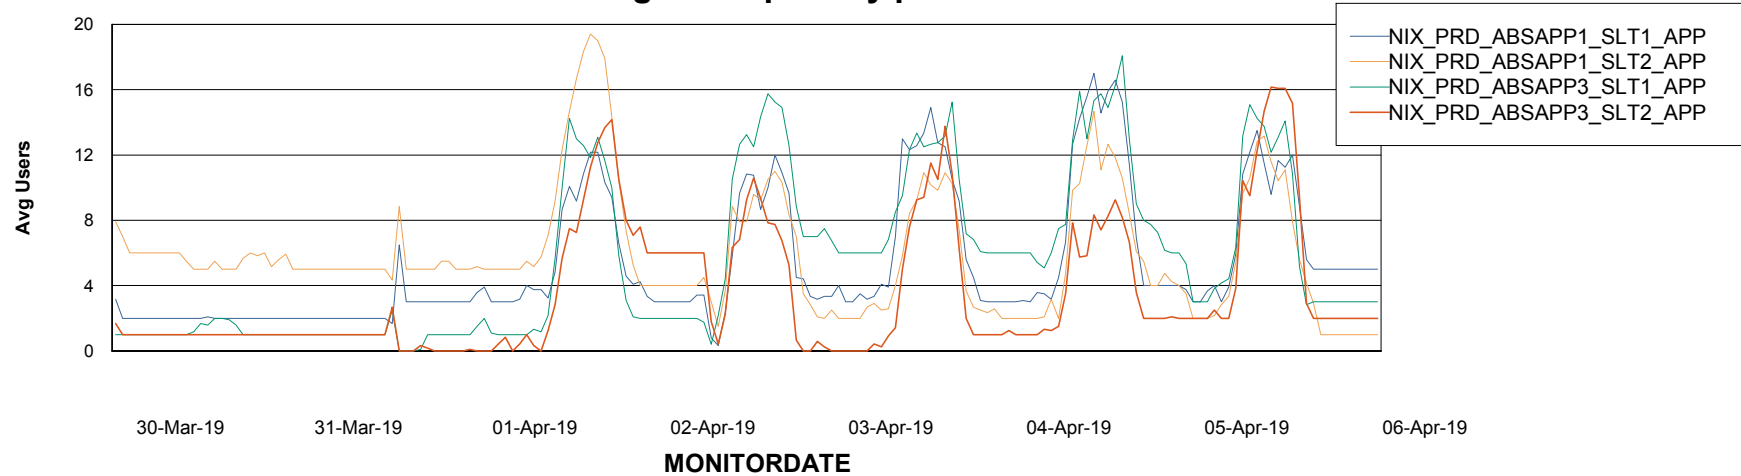

Standby Database Health NIX_Production

Recovery lag for last 7 days

Weekly SLA Customer Report

Customer NIX_Production
Database ID 51

ABSSolute Application Server Services

Avg memory used per ABS Server Service

Avg users per day per ABS server

Weekly SLA Customer Report

Customer NIX_Production
Database ID 51

ABSSolute Application ReportServer Services

Avg memory used per ReportServer Service

Weekly SLA Customer Report