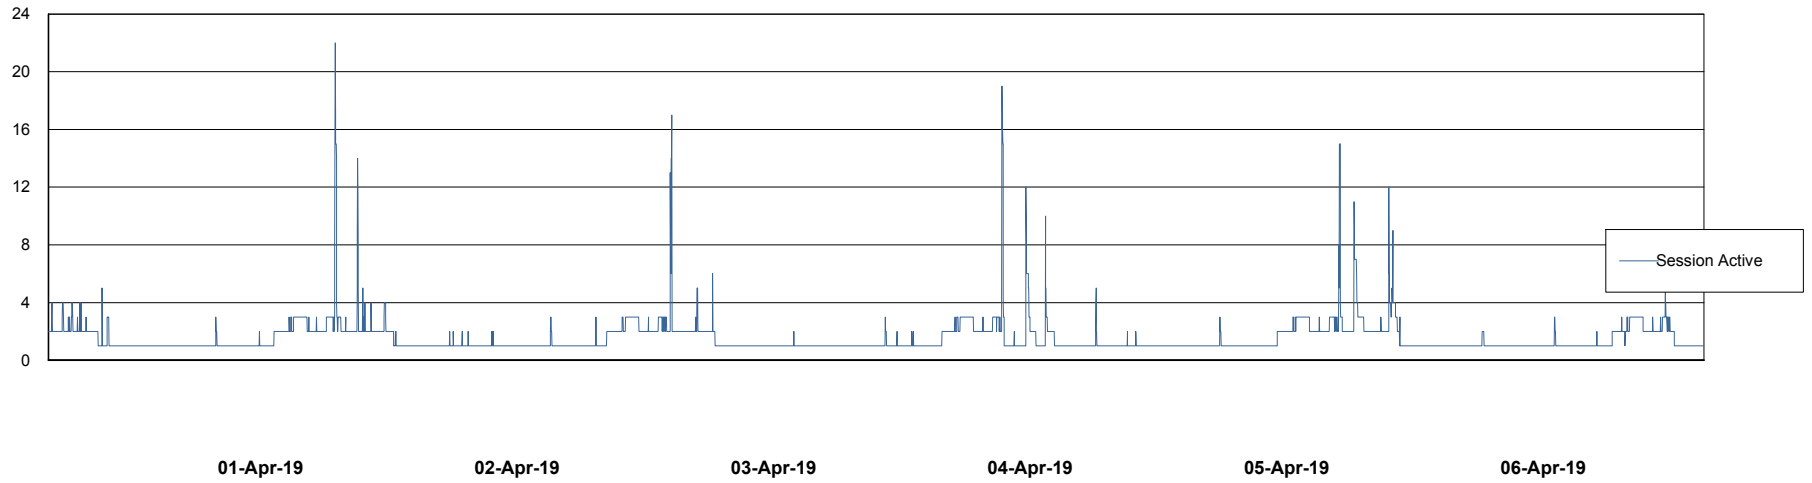

Database Performance LLGDBBI_Production