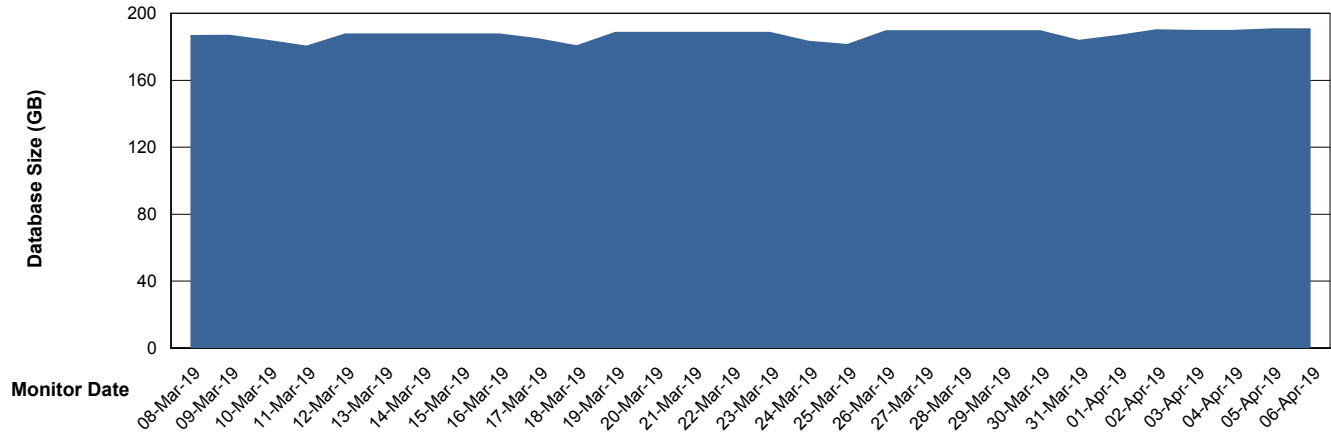

Customer LLG_Production
Database ID 53

Database Performance LLGDBBI_Production

Weekly SLA Customer Report

Customer LLG_Production
Database ID 53

DATABASE SIZE LLGDB_Production

Database growth over last month