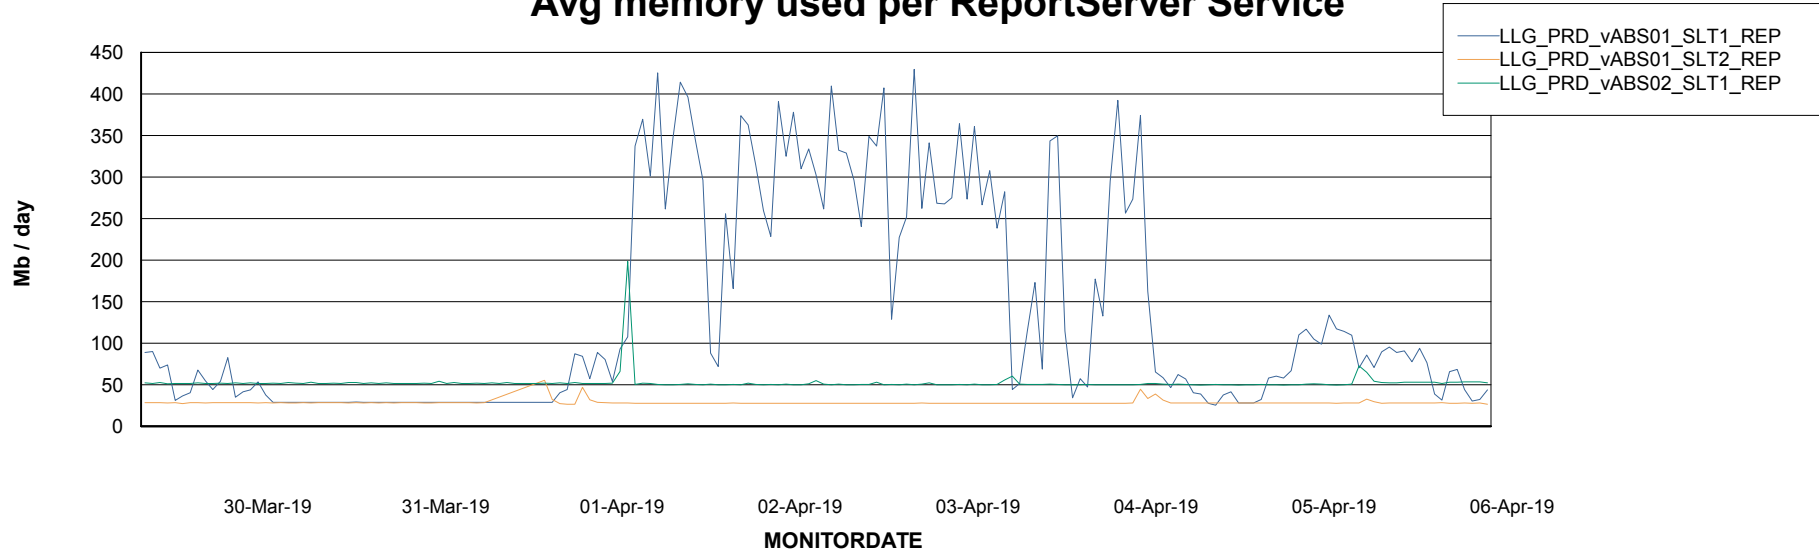

ABSSolute Application ReportServer Services

Avg memory used per ReportServer Service