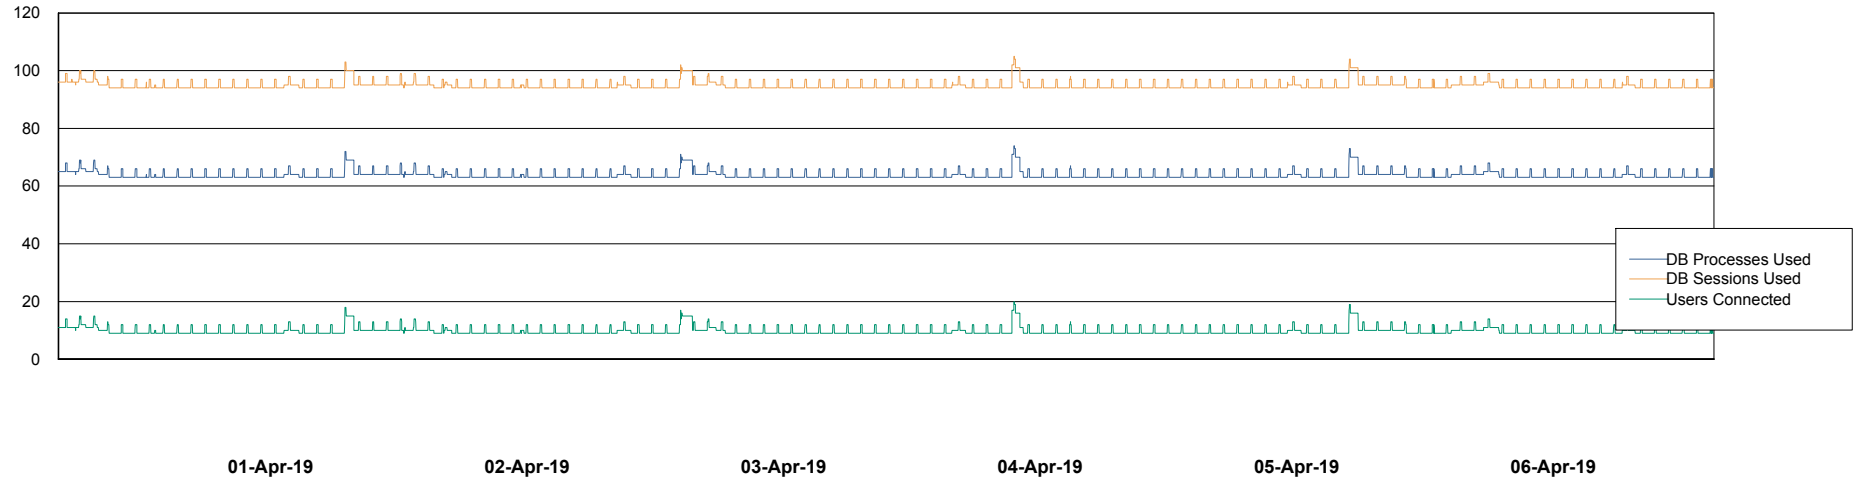

Weekly SLA Customer Report

Customer LLG_Production
Database ID 53

Database Performance LLGDB_Production

Weekly SLA Customer Report

Customer LLG_Production
Database ID 53

Database Performance LLGDB_Standby

Weekly SLA Customer Report