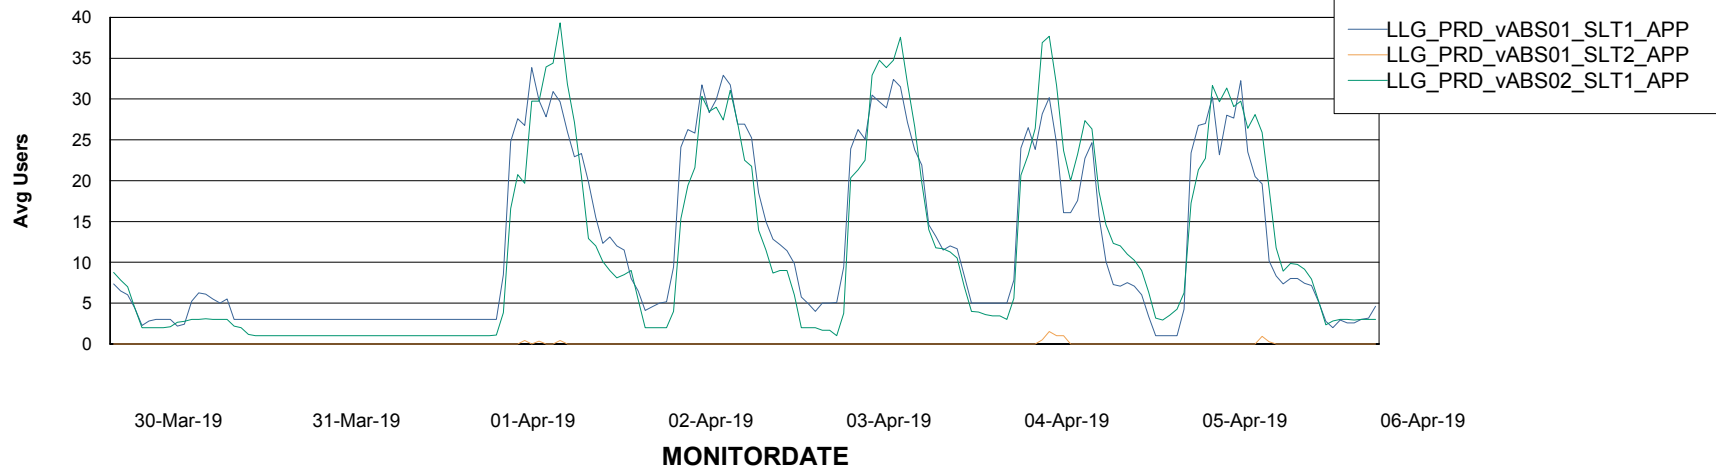

Weekly SLA Customer Report

Customer LLG_Production
Database ID 53

ABSSolute Application Server Services

Avg memory used per ABS Server Service

Avg users per day per ABS server

Weekly SLA Customer Report

Customer LLG_Production
Database ID 53