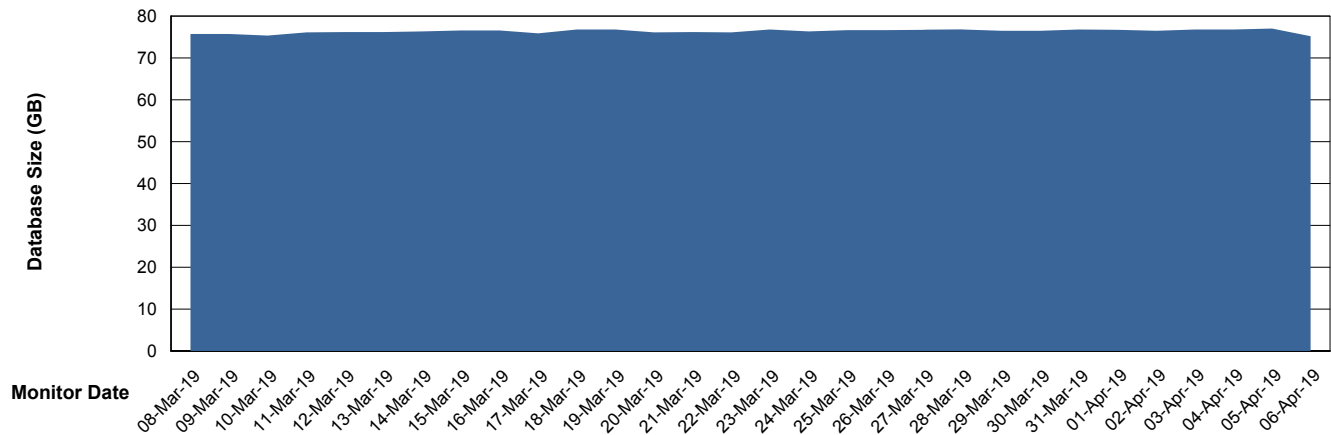

DATABASE SIZE LLGDBBI_Production

Database growth over last month