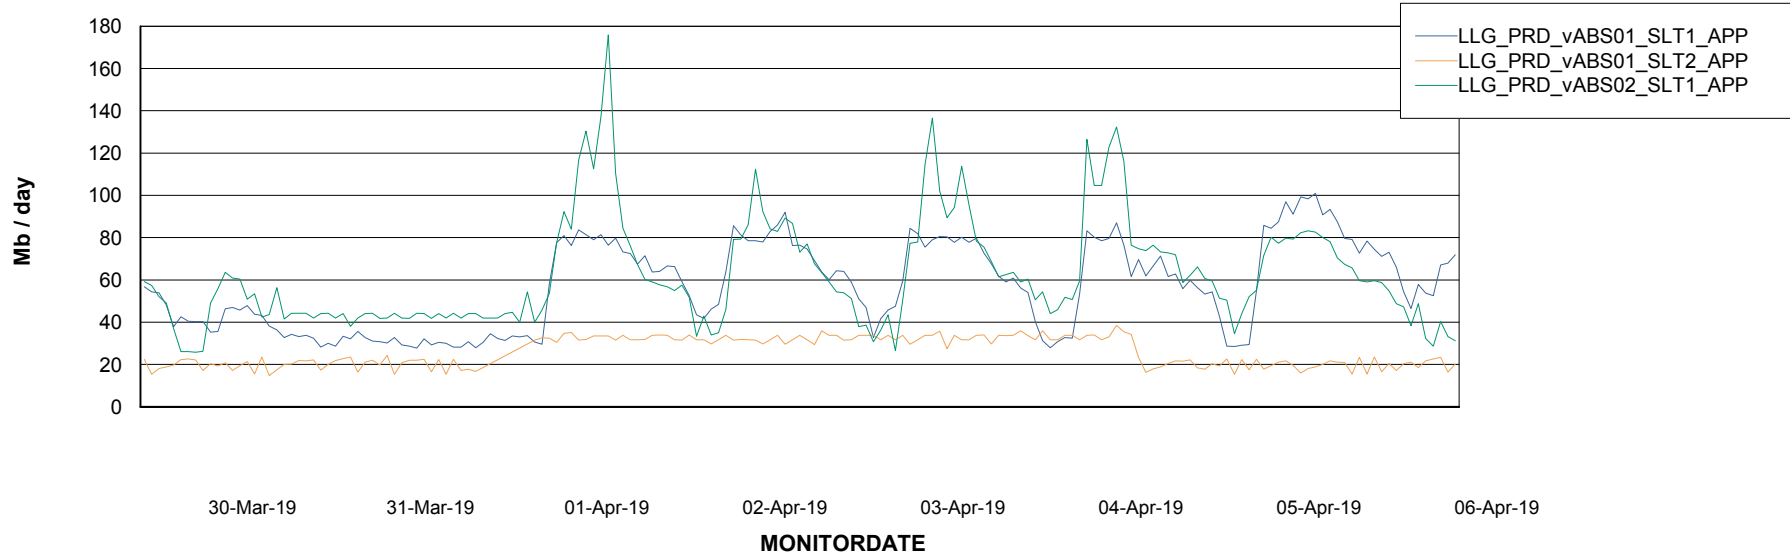

ABSSolute Application Server Services

Avg memory used per ABS Server Service