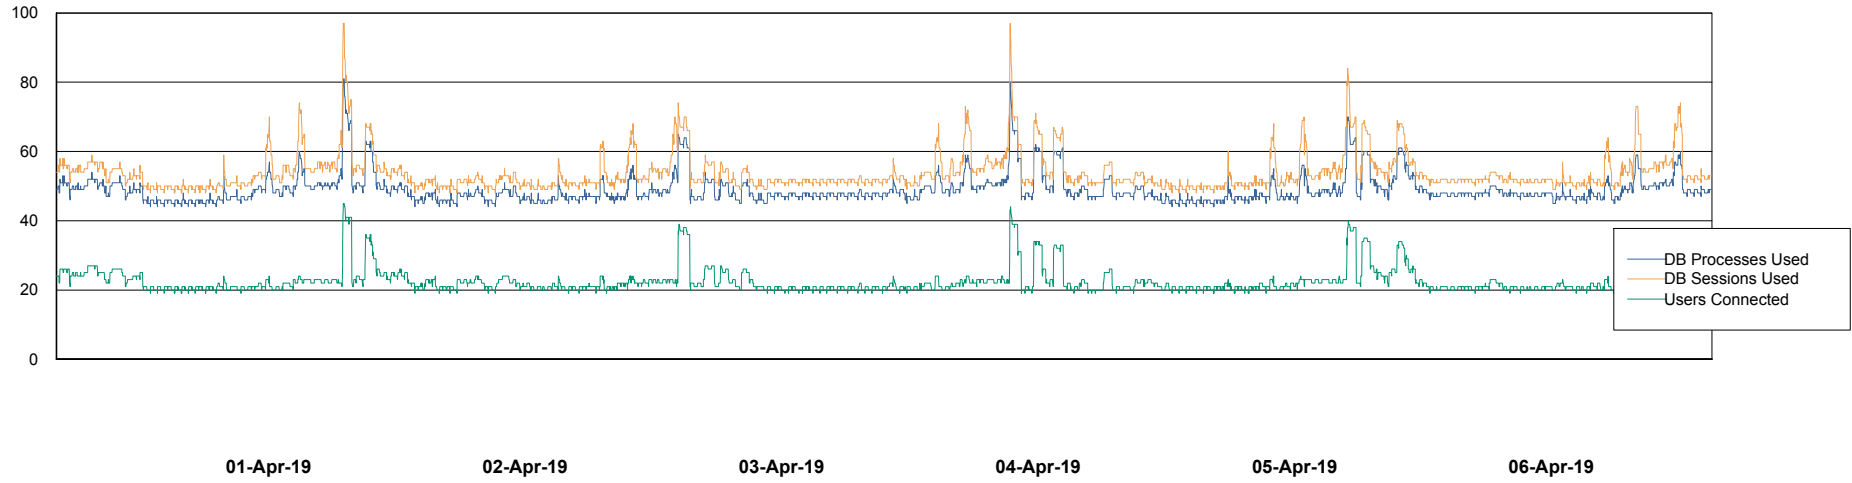

Database Performance LLGDBBI_Production