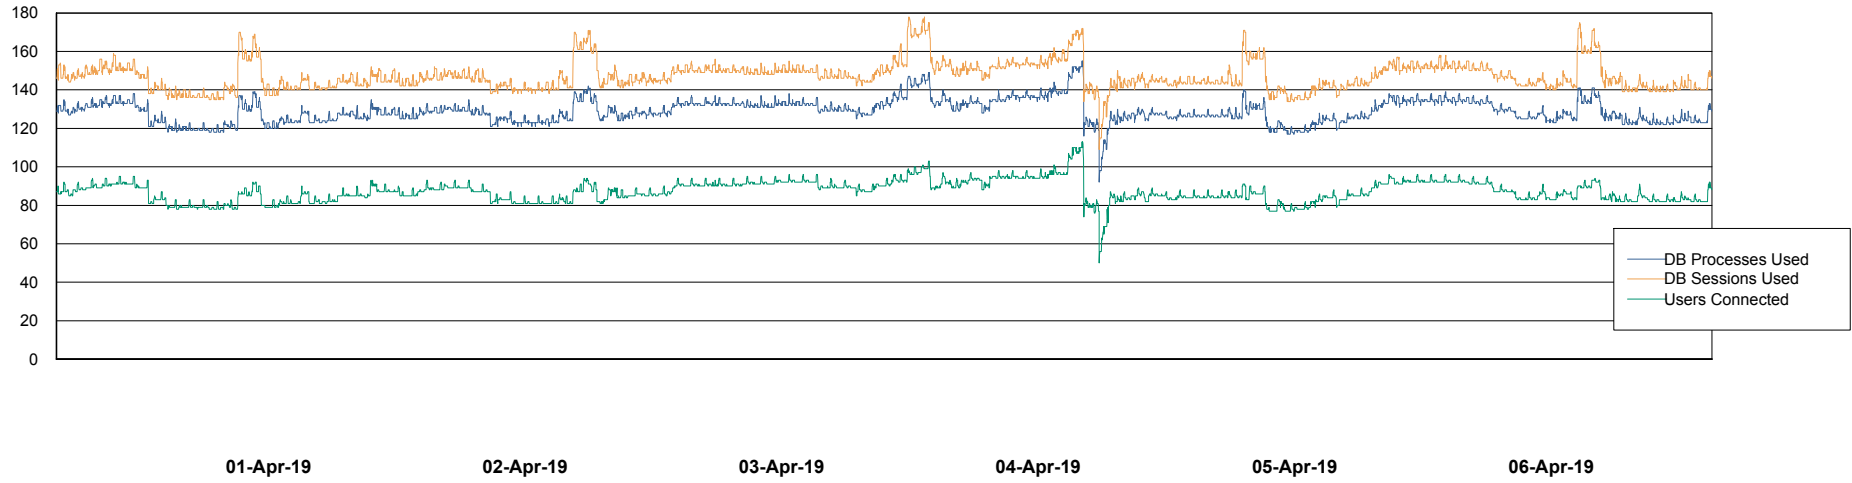

Database Performance LLGDB_Production