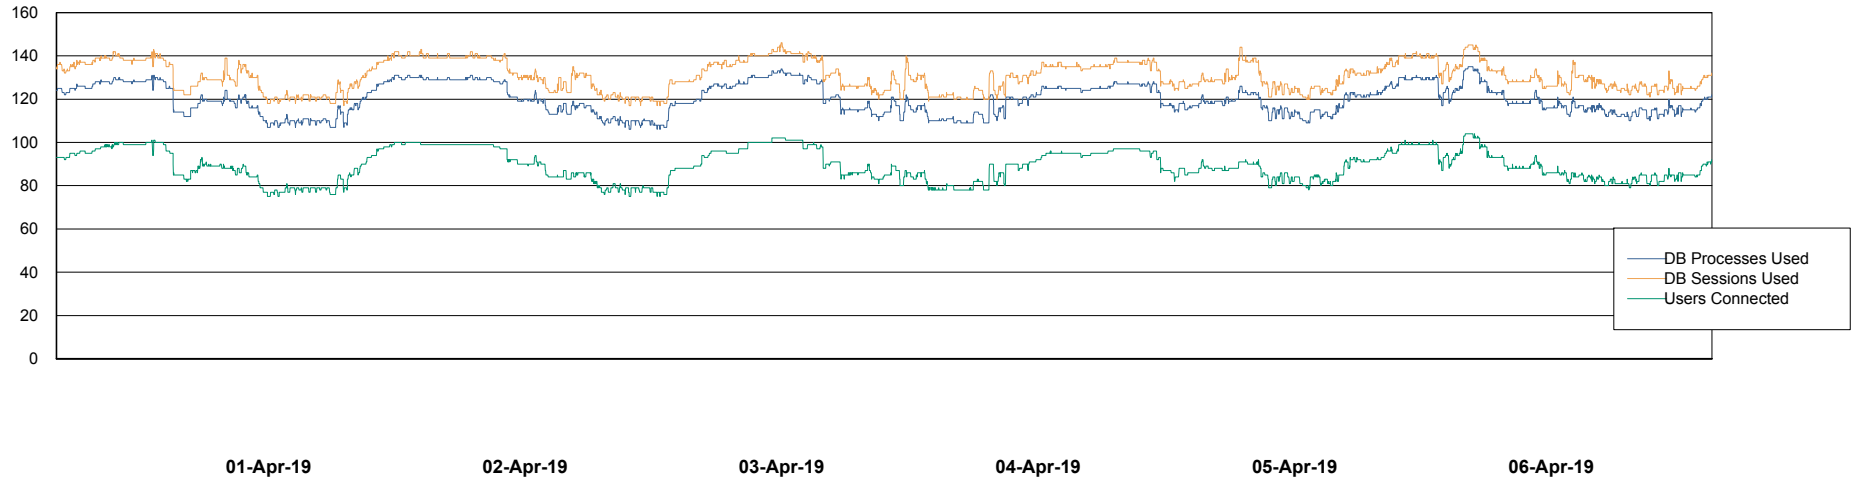

Database Performance FISDB_Production