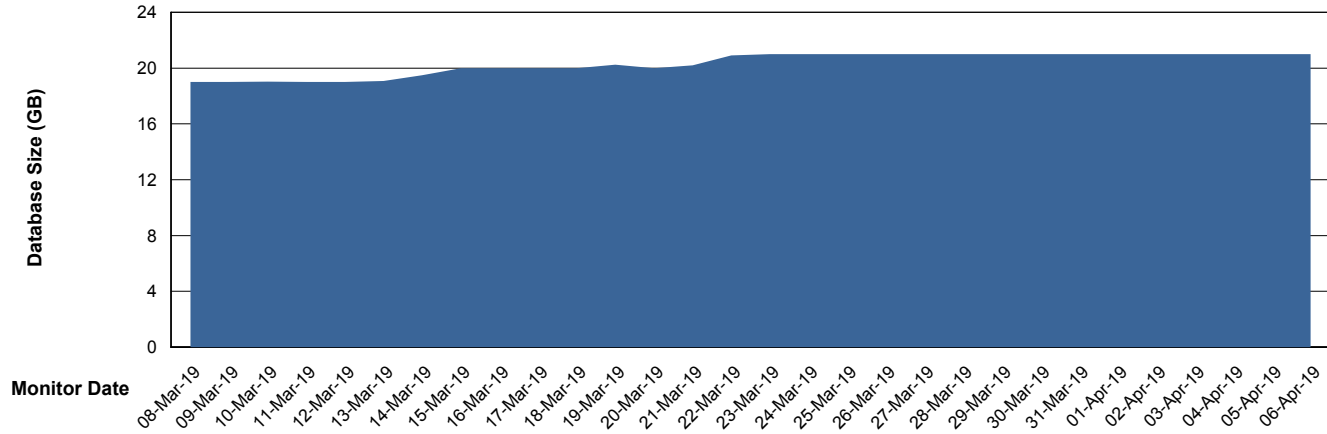

Weekly SLA Customer Report

Customer ELJ Production
Database ID 72

Database Performance ELJDB_Production

Weekly SLA Customer Report

Customer ELJ Production
Database ID 72

Database Performance ELJDB_Standby

Weekly SLA Customer Report

Customer ELJ Production
 Database ID 72

DATABASE SIZE ELJDB_Production

Database growth over last month

Database Tablespace ELJDB_Production

Date	Tablespace Name	Filesize (Gb)	Usedsize (Gb)	Percentage free
06-Apr-19	ABSDATA	20	17	15
	INDX	4	1	75
05-Apr-19	ABSDATA	20	17	15
	INDX	4	1	75
04-Apr-19	ABSDATA	20	17	15
	INDX	4	1	75
03-Apr-19	ABSDATA	20	17	15
	INDX	4	1	75
02-Apr-19	ABSDATA	20	17	15
	INDX	4	1	75
01-Apr-19	ABSDATA	20	17	15
	INDX	4	1	75
31-Mar-19	ABSDATA	20	17	15
	INDX	4	1	75