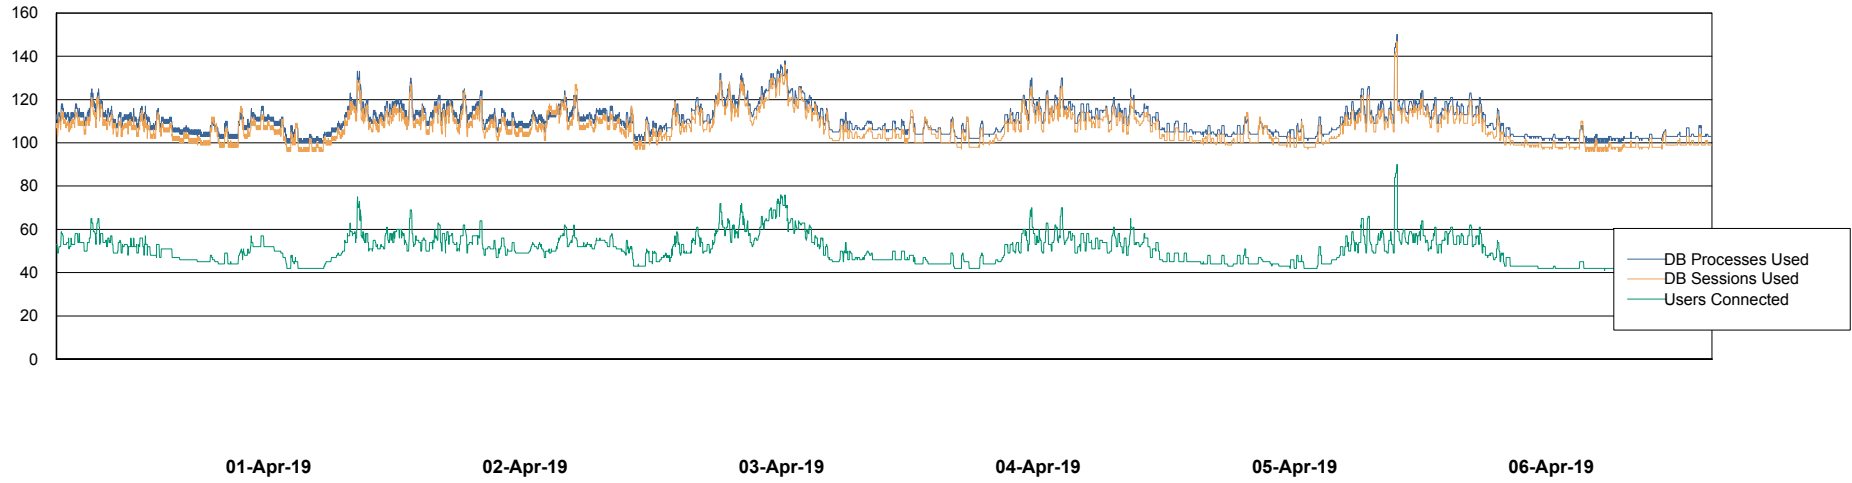

Database Performance ELJDB_Production