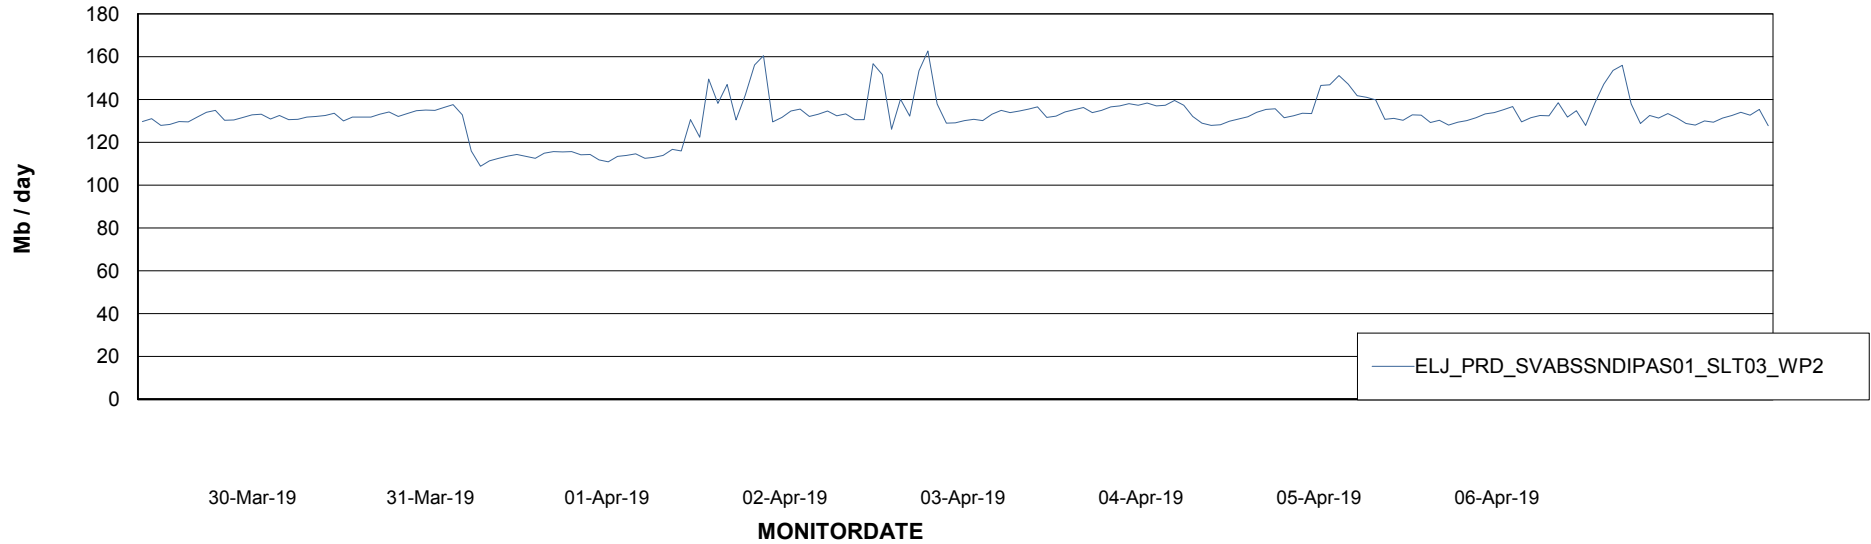

ABSSolute Application ReportServer Services

Avg memory used per ReportServer Service

Weekly SLA Customer Report

Customer ELJ Production
Database ID 72

ABSolute Web Component Services

Avg memory used per ABS Web component