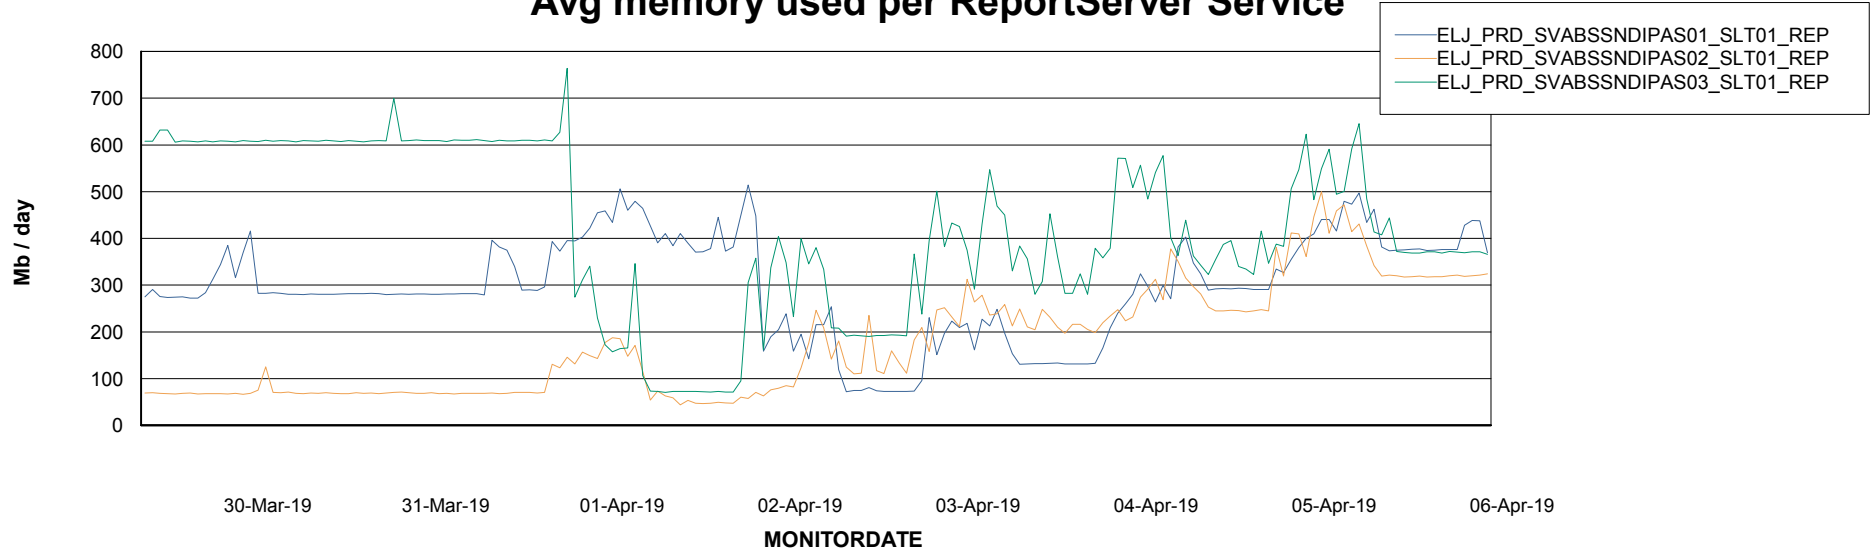

ABSSolute Application ReportServer Services

Avg memory used per ReportServer Service