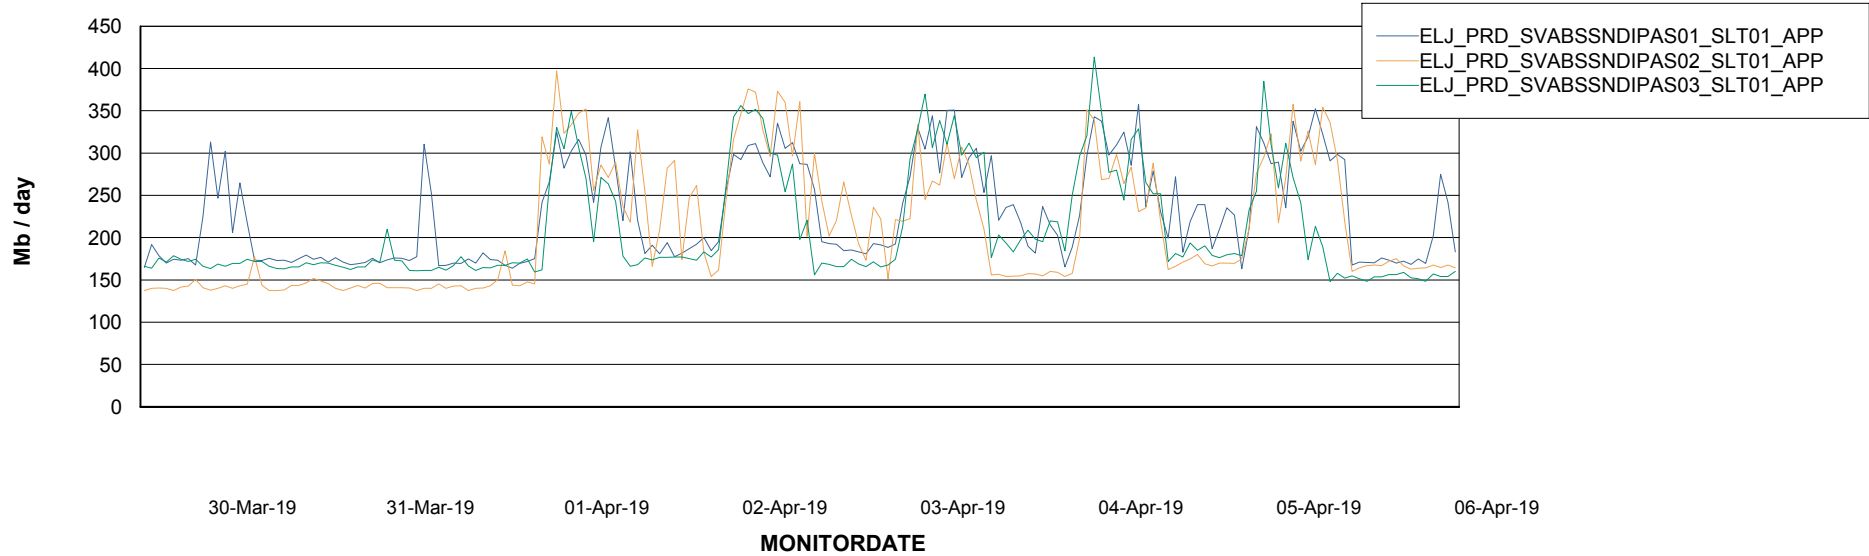

Customer ELJ Production
 Database ID 72

DATABASE SIZE ELJDB_Production

Database growth over last month

Database Tablespace ELJDB_Production

Date	Tablespace Name	Filesize (Gb)	Usedsize (Gb)	Percentage free
06-Apr-19	ABSDATA	20	17	15
	INDX	4	1	75
05-Apr-19	ABSDATA	20	17	15
	INDX	4	1	75
04-Apr-19	ABSDATA	20	17	15
	INDX	4	1	75
03-Apr-19	ABSDATA	20	17	15
	INDX	4	1	75
02-Apr-19	ABSDATA	20	17	15
	INDX	4	1	75
01-Apr-19	ABSDATA	20	17	15
	INDX	4	1	75
31-Mar-19	ABSDATA	20	17	15
	INDX	4	1	75

Weekly SLA Customer Report

Customer ELJ Production
Database ID 72

ABSSolute Application Server Services

Avg memory used per ABS Server Service

Avg users per day per ABS server

Weekly SLA Customer Report

Customer ELJ Production
Database ID 72