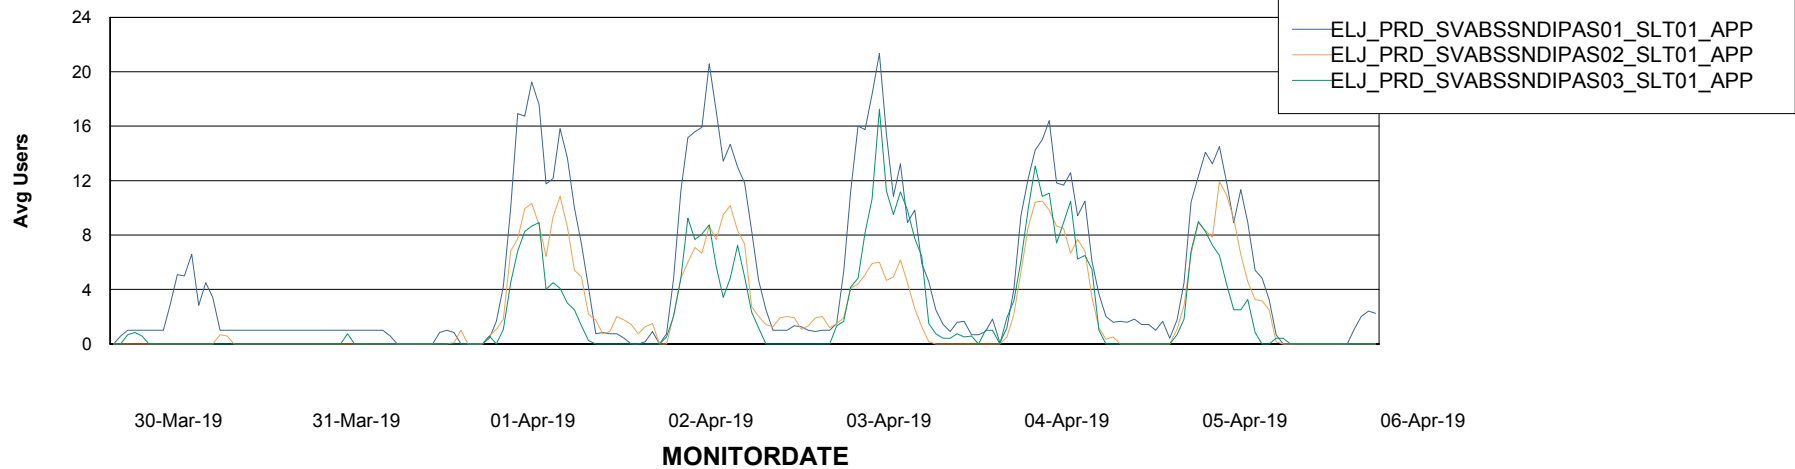

Weekly SLA Customer Report

Customer ELJ Production
Database ID 72

ABSSolute Application Server Services

Avg memory used per ABS Server Service

Avg users per day per ABS server

Weekly SLA Customer Report

Customer ELJ Production
Database ID 72