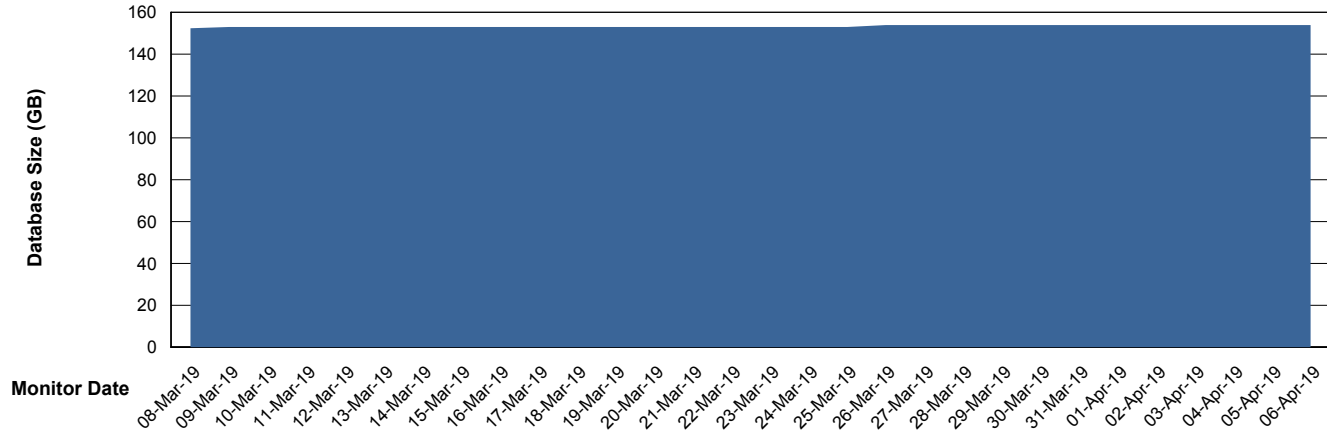

Weekly SLA Customer Report

Customer DFD Production
Database ID 39

Database Performance DFDDB_Production

Weekly SLA Customer Report

Customer DFD Production
Database ID 39

Database Performance DFDDDBBI_Production

Weekly SLA Customer Report

Customer DFD Production
Database ID 39

DATABASE SIZE DFDDDB_Production

Database growth over last month

DATABASE SIZE DFDDDBI_Production

Database growth over last month

Weekly SLA Customer Report