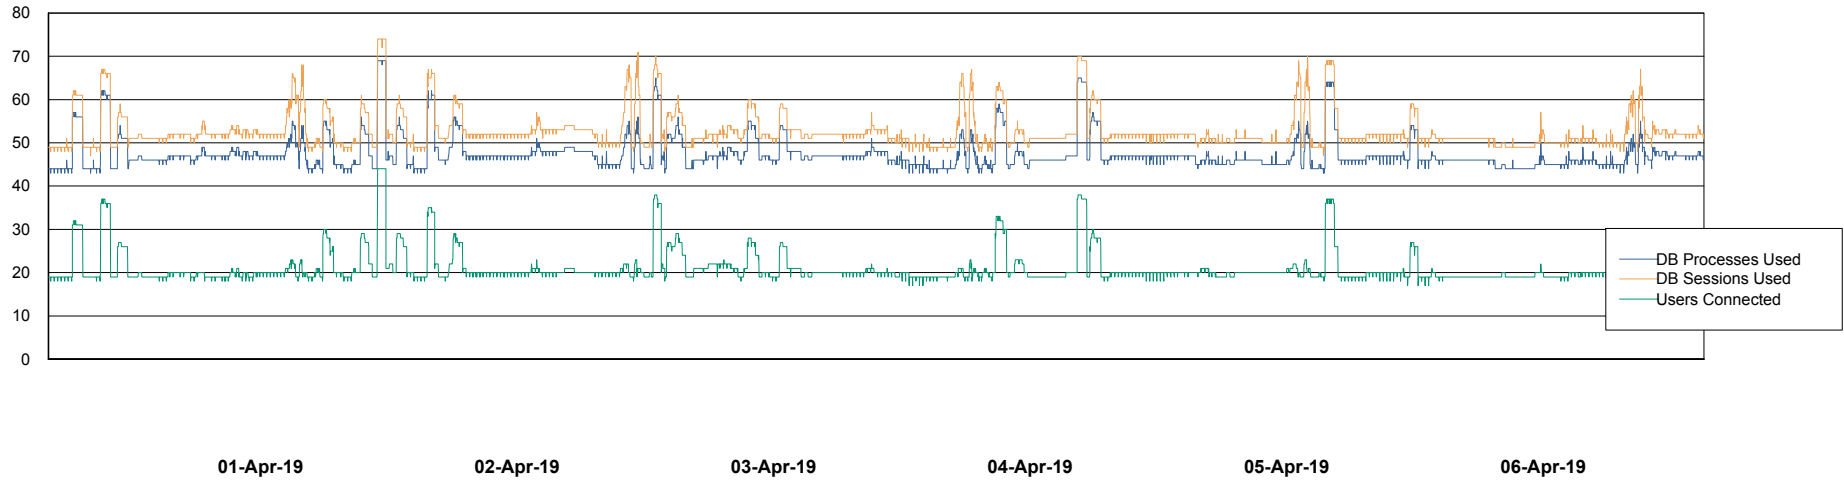

Weekly SLA Customer Report

Customer DFD Production
Database ID 39

Database Performance DFDDB_Production

Weekly SLA Customer Report

Customer DFD Production
Database ID 39

Database Performance DFDDDBBI_Production