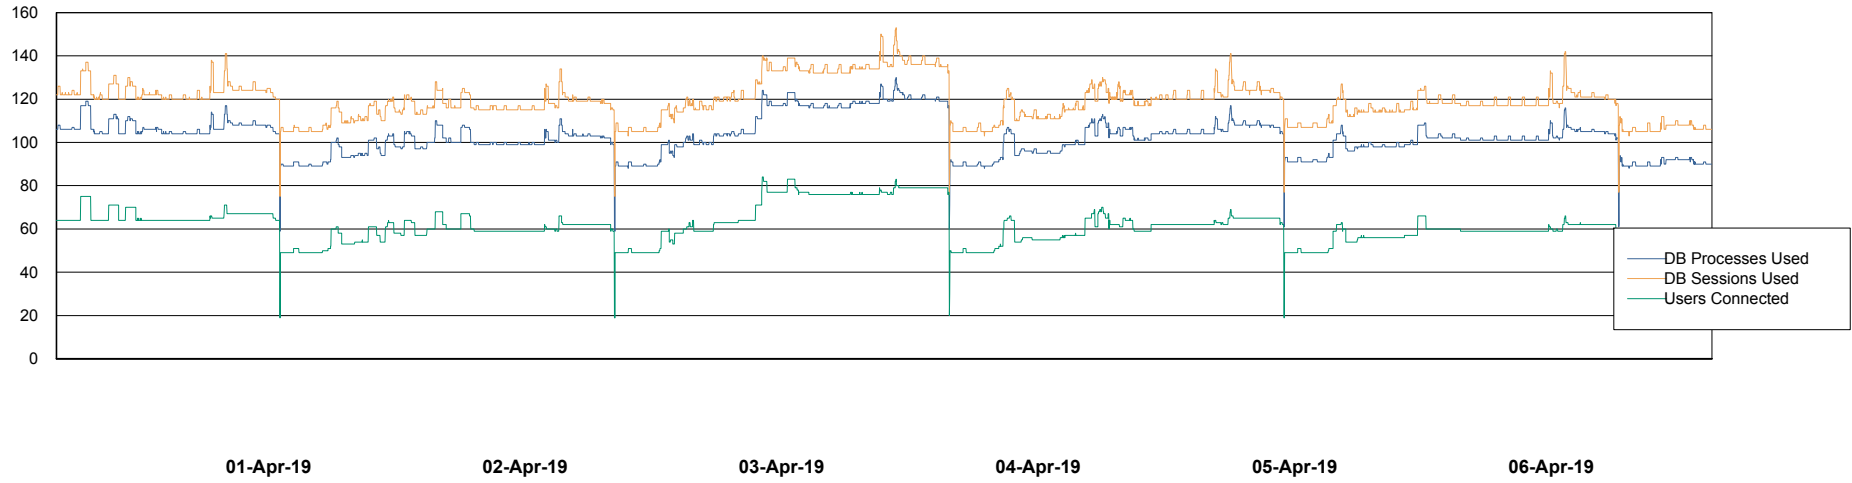

Database Performance DFDDB_Production