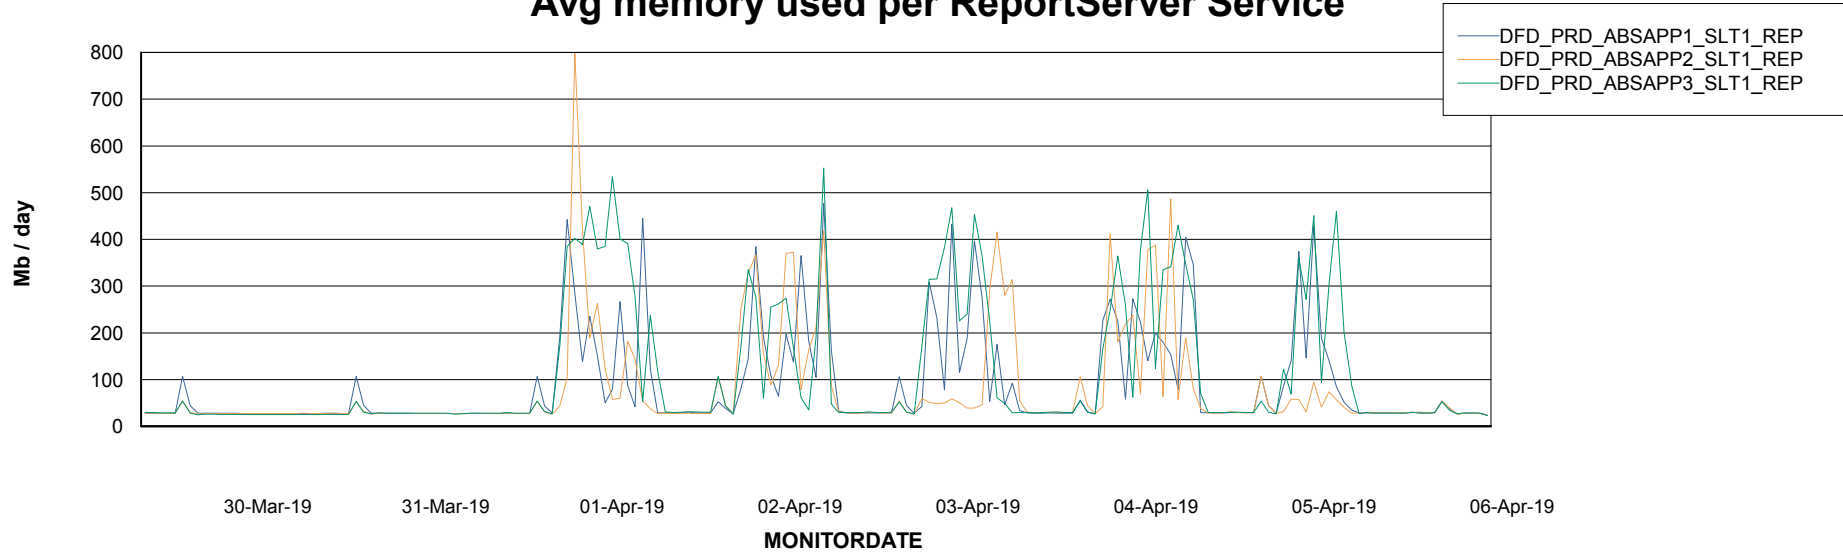

Avg users per day per ABS server

Weekly SLA Customer Report

Customer DFD Production
Database ID 39

ABSSolute Application ReportServer Services

Avg memory used per ReportServer Service

Disaster per ABS component