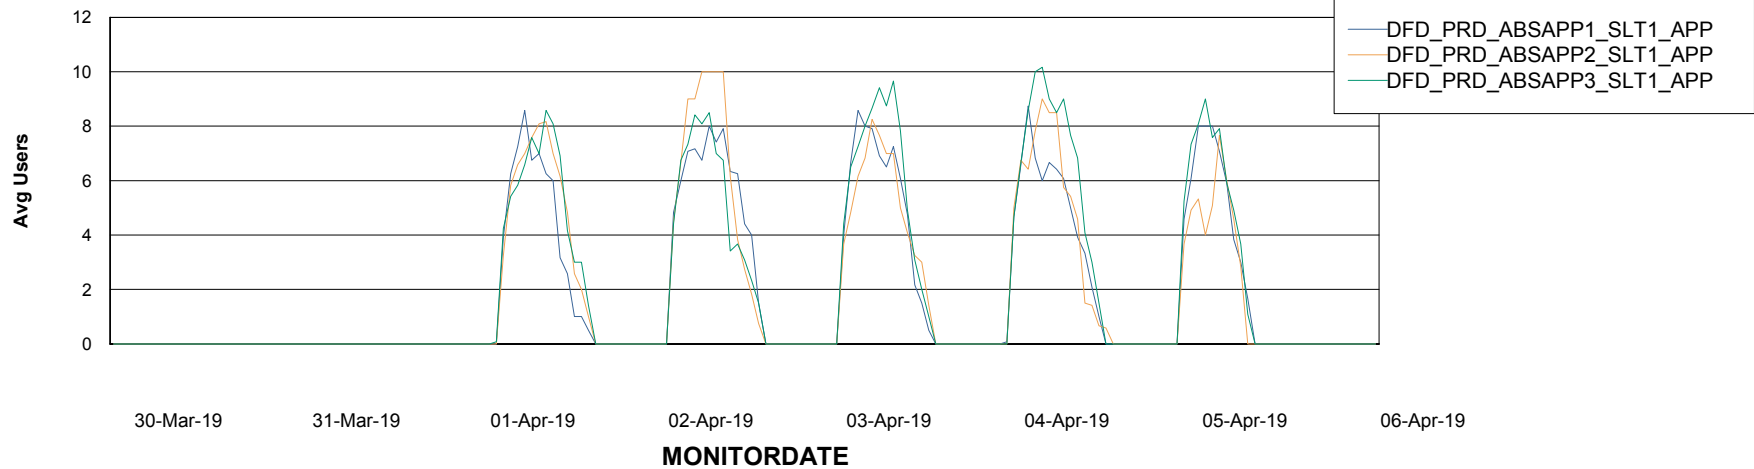

Avg users per day per ABS server