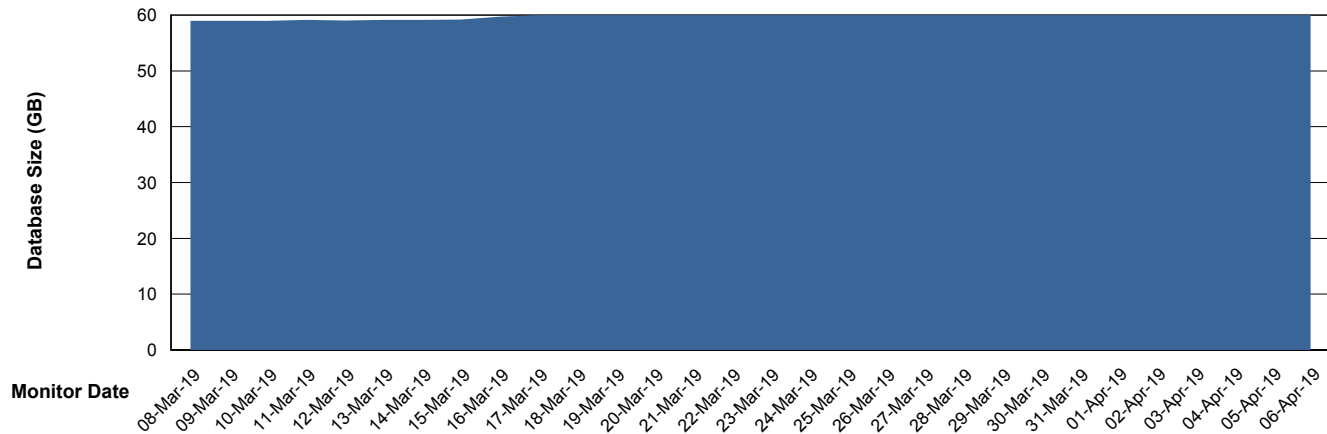

Weekly SLA Customer Report

Customer DFD Production
Database ID 39

DATABASE SIZE DFDDDB_Production

Database growth over last month

DATABASE SIZE DFDDDBI_Production

Database growth over last month

Weekly SLA Customer Report