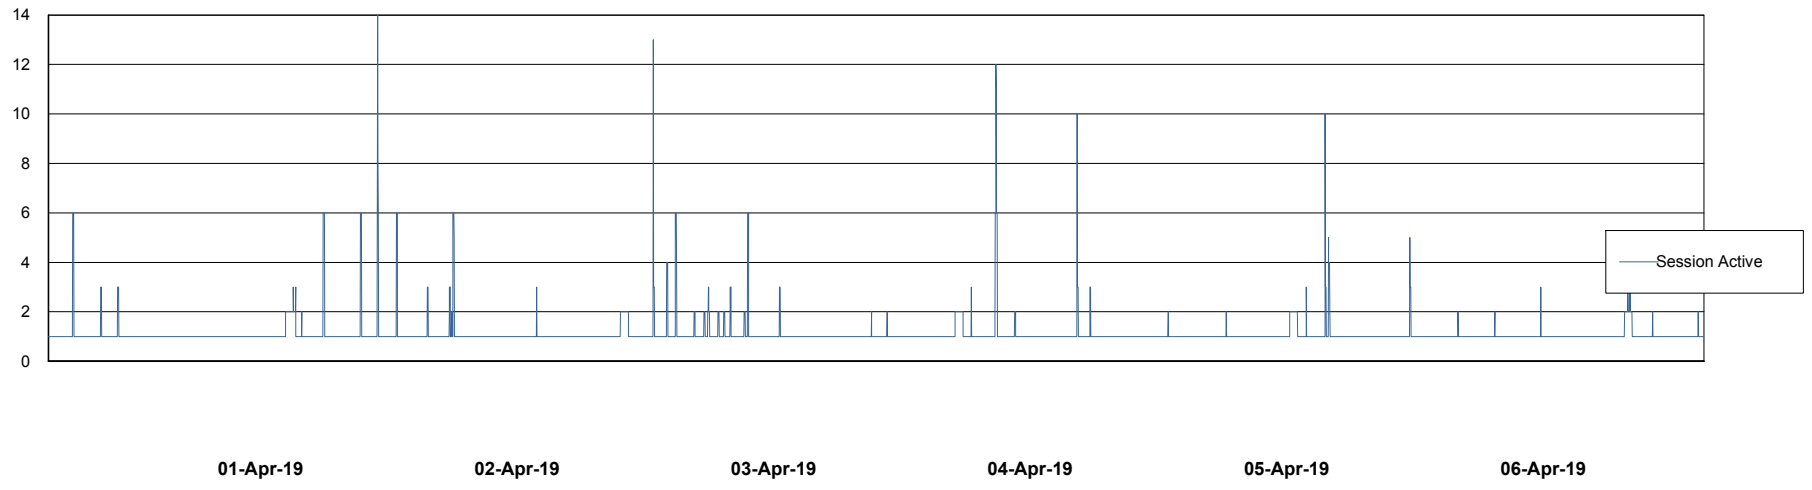

Weekly SLA Customer Report

Customer DFD Production
Database ID 39

Database Performance DFDDB_Production

Weekly SLA Customer Report

Customer DFD Production
Database ID 39

Database Performance DFDDDBBI_Production

Weekly SLA Customer Report

Customer DFD Production
Database ID 39

DATABASE SIZE DFDDDB_Production

Database growth over last month

DATABASE SIZE DFDDDBI_Production

Database growth over last month

Weekly SLA Customer Report