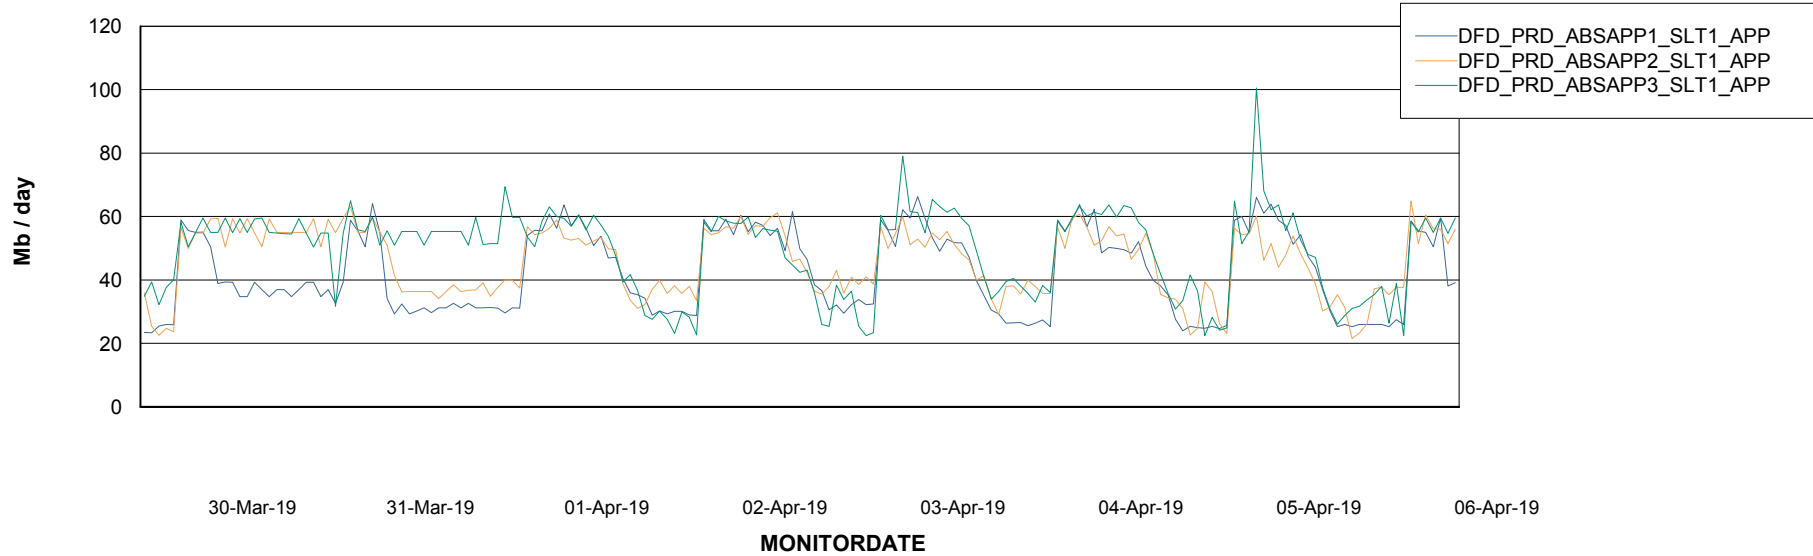

Standby Database Health DFD Production

Recovery lag for last 7 days

Weekly SLA Customer Report

Customer DFD Production
Database ID 39

ABSSolute Application Server Services

Avg memory used per ABS Server Service