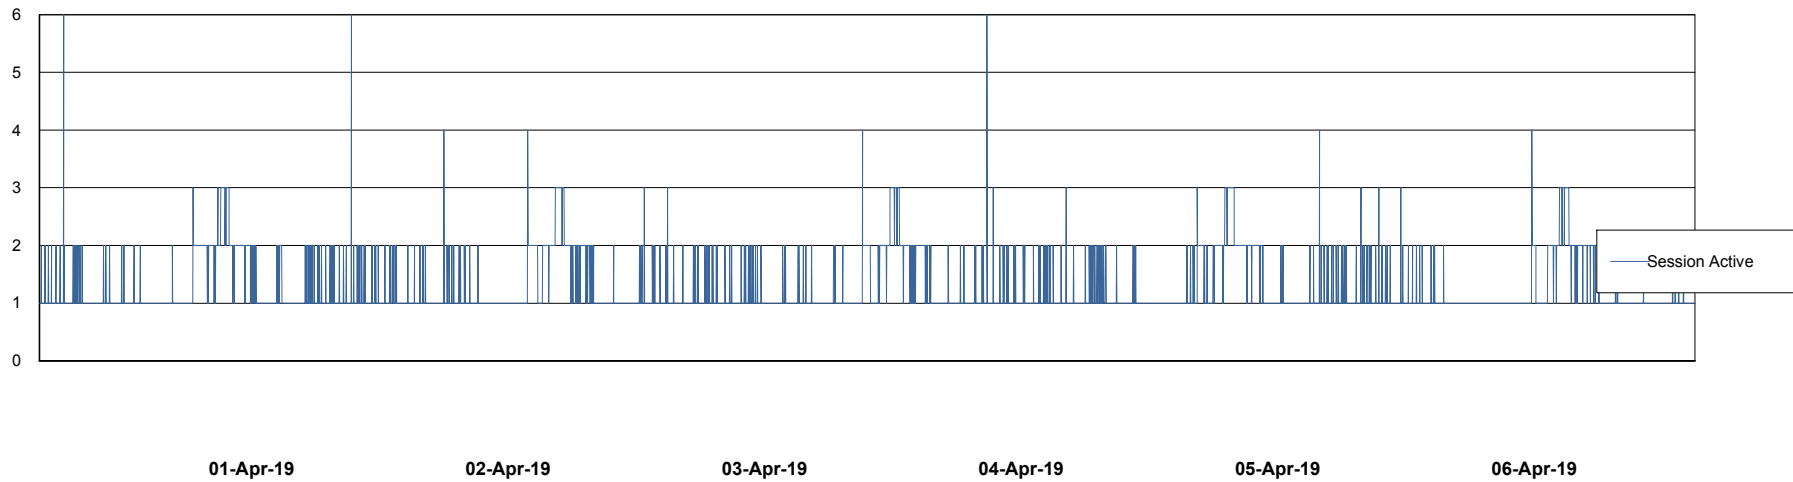

Database Performance DFDDB_Production