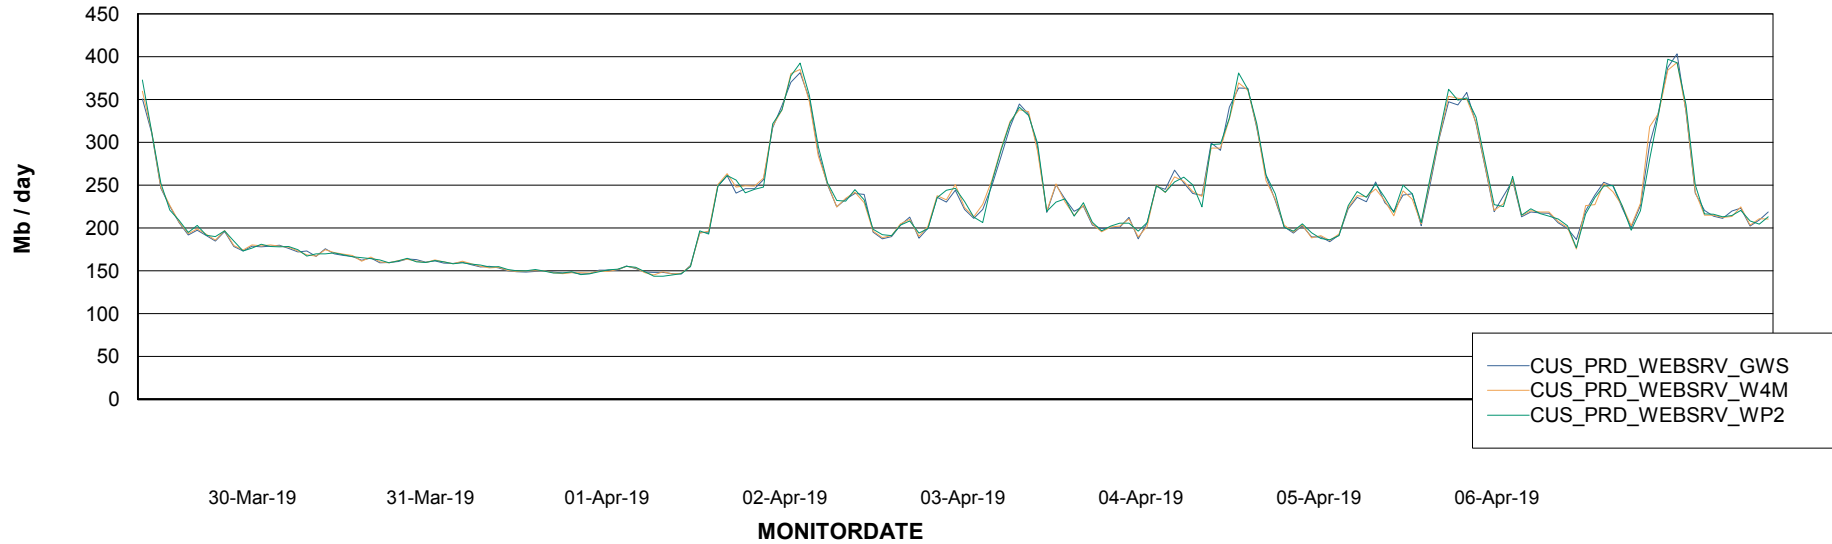

ABSSolute Web Component Services

Avg memory used per ABS Web component