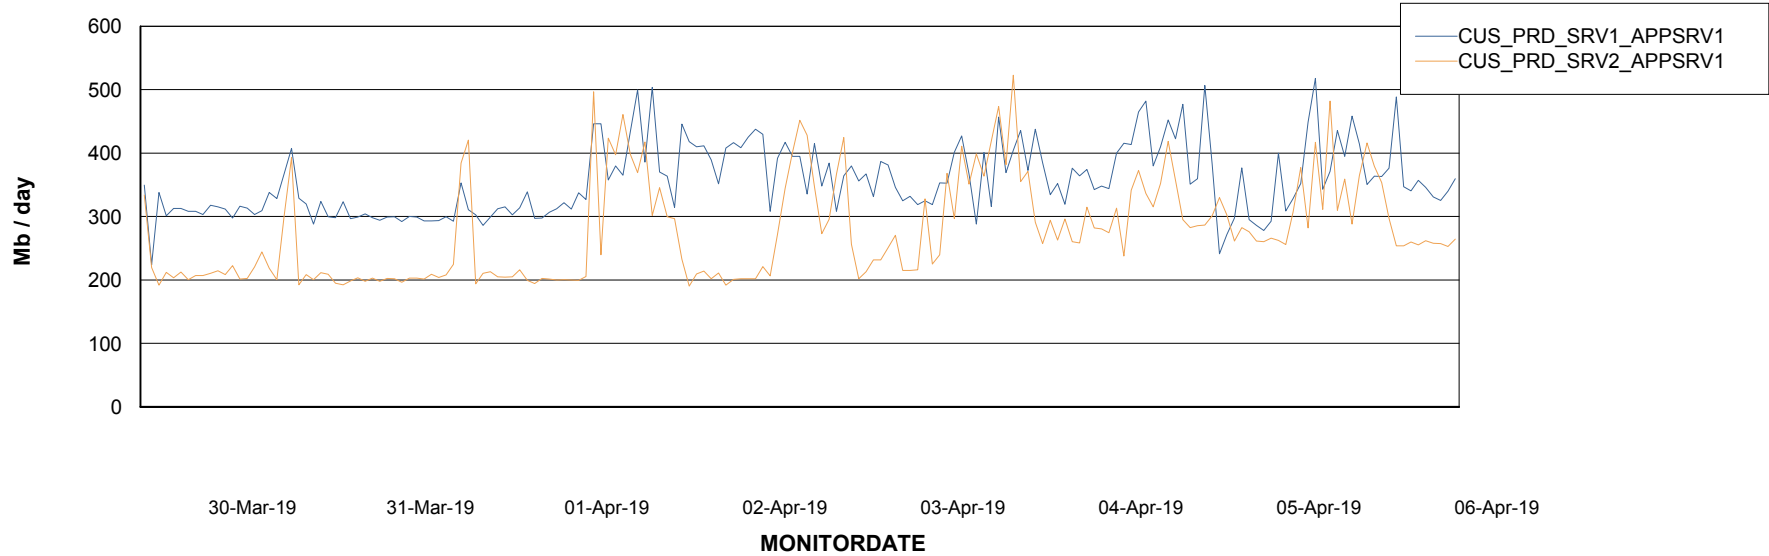

ABSSolute Application Server Services

Avg memory used per ABS Server Service