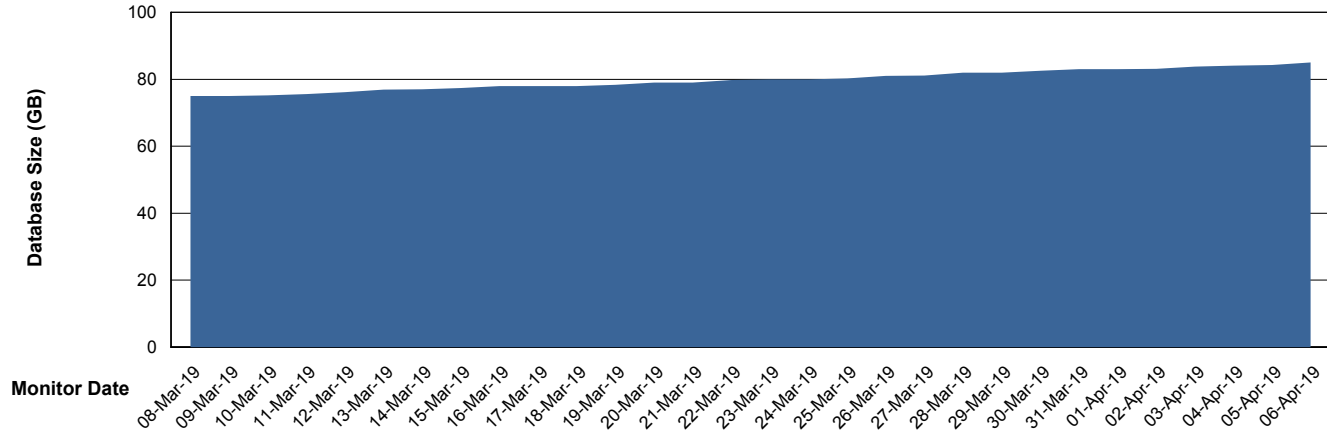

DATABASE SIZE CUS_ProdDB_Primary

Database growth over last month

Database Tablespace CUS_ProdDB_Primary

Date	Tablespace Name	Filesize (Gb)	Usedsize (Gb)	Percentage free
06-Apr-19	ABSDATA	89	75	16
	INDX	6	4	33
05-Apr-19	ABSDATA	89	75	16
	INDX	6	4	33
04-Apr-19	ABSDATA	89	73	18
	INDX	6	4	33
03-Apr-19	ABSDATA	89	73	18
	INDX	6	4	33
02-Apr-19	ABSDATA	89	73	18
	INDX	6	4	33
01-Apr-19	ABSDATA	89	72	19
	INDX	6	4	33
31-Mar-19	ABSDATA	89	72	19
	INDX	6	4	33