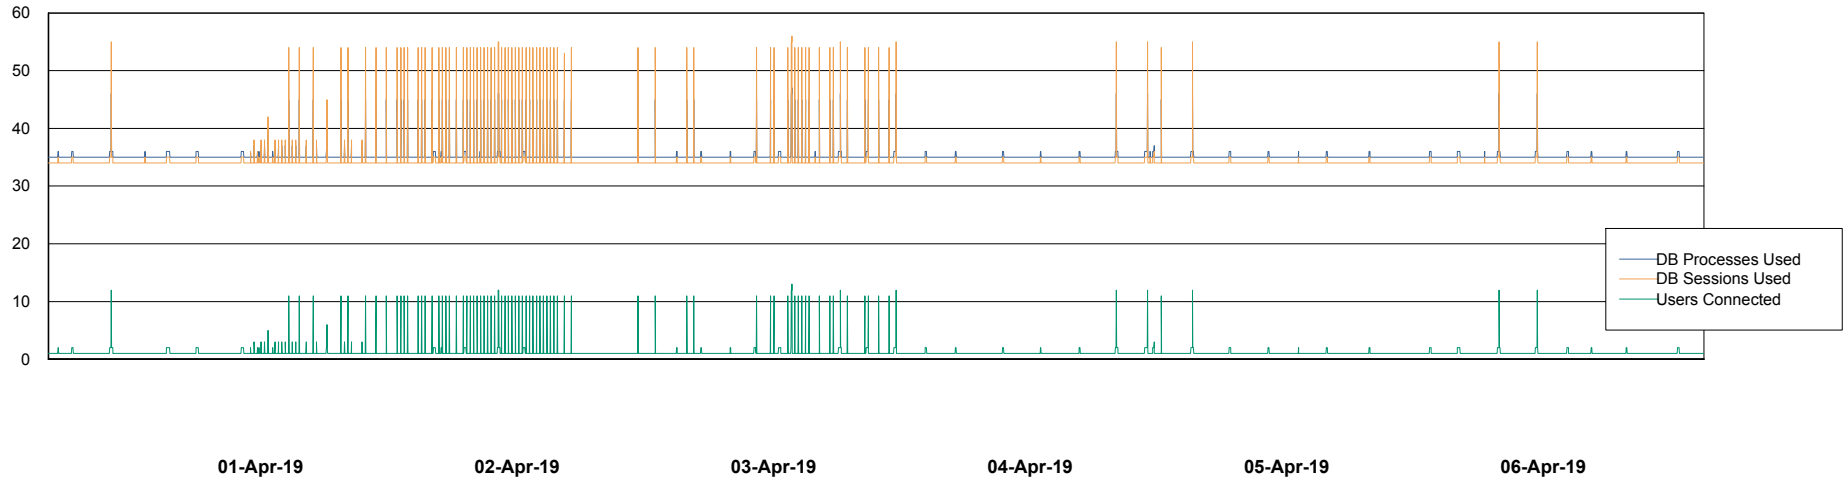

Weekly SLA Customer Report

Customer CUS Production
Database ID 84

Database Performance CUS_ProdDB_Primary

Weekly SLA Customer Report

Customer CUS Production
Database ID 84

Database Performance CUS_ProdDB_Standby