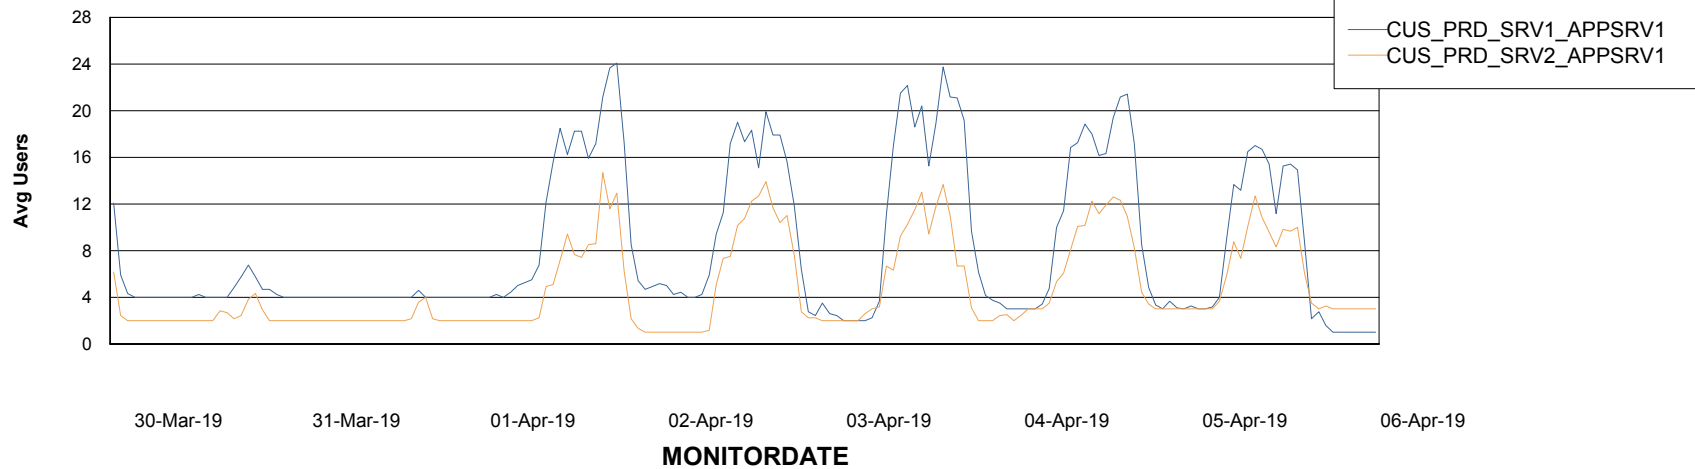

Avg users per day per ABS server