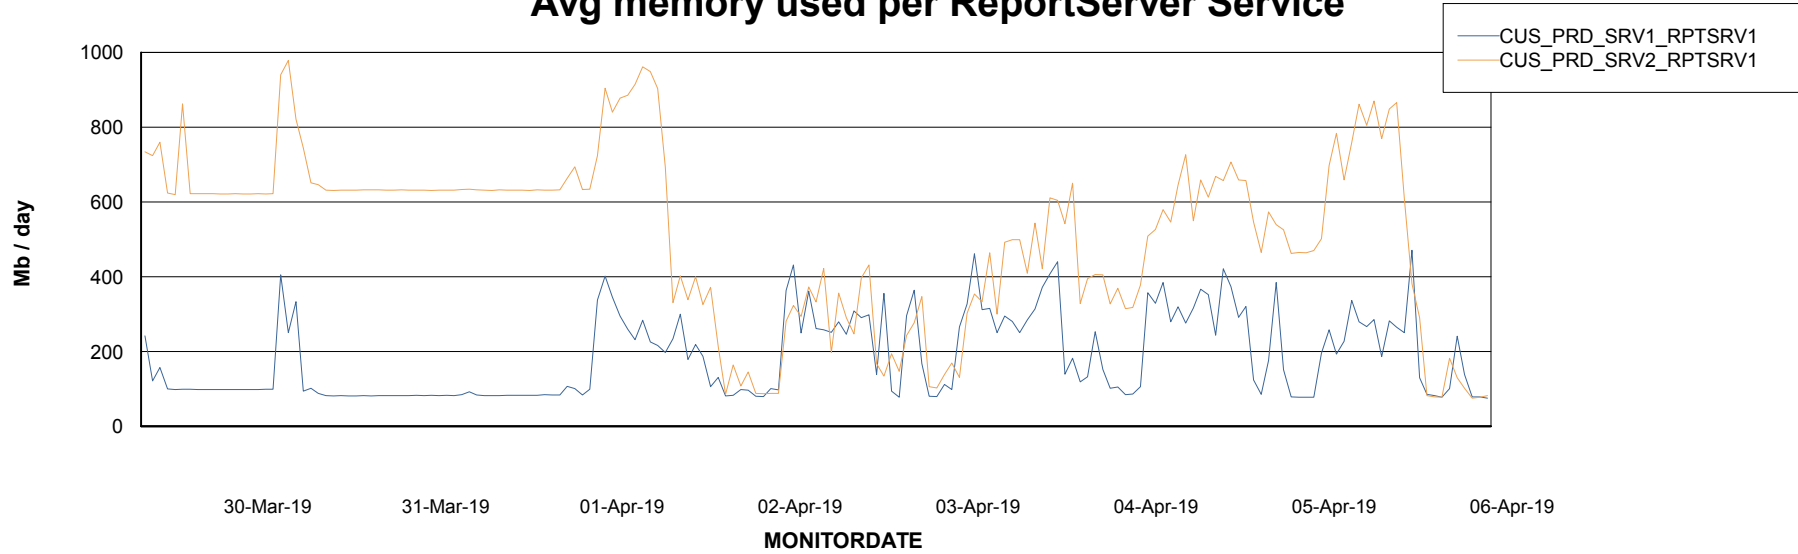

Avg memory used per ABS Server Service

Avg users per day per ABS server

Weekly SLA Customer Report

Customer CUS Production
Database ID 84

ABSolute Web Component Services

Avg memory used per ReportServer Service