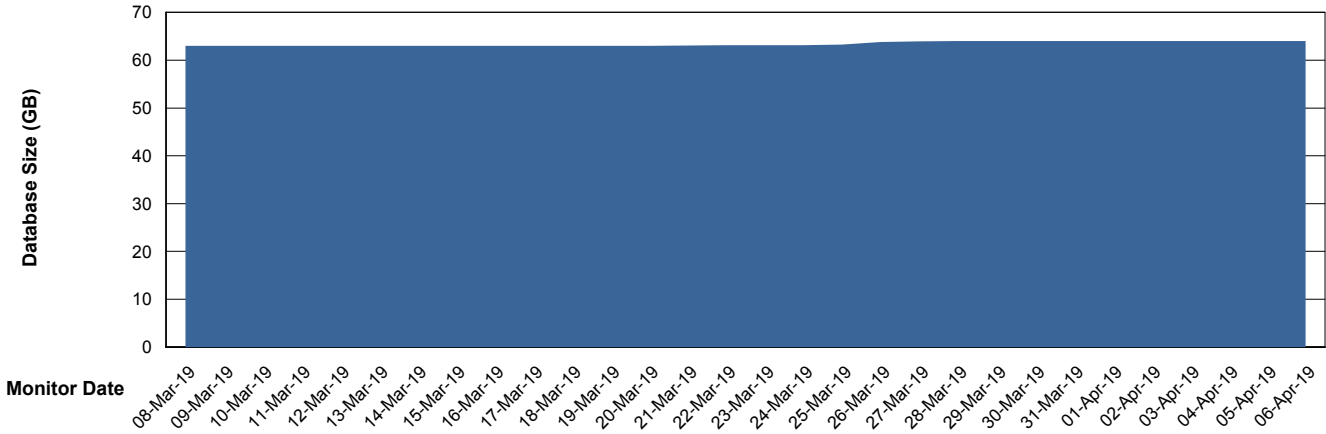

Weekly SLA Customer Report

Customer BOH_Production
Database ID 55

Database Performance BOHABS01_DB_Primary

Weekly SLA Customer Report

Customer BOH_Production
Database ID 55

Database Performance BOHABS02_DB_Standby

Weekly SLA Customer Report

Customer BOH_Production
 Database ID 55

DATABASE SIZE BOHABS01_DB_Primary

Database growth over last month

Database Tablespace BOHABS01_DB_Primary

Date	Tablespace Name	Filesize (Gb)	Usedsize (Gb)	Percentage free
06-Apr-19	ABSDATA	48	26	46
	INDX	44	36	18
05-Apr-19	ABSDATA	48	26	46
	INDX	44	36	18
04-Apr-19	ABSDATA	48	26	46
	INDX	44	36	18
03-Apr-19	ABSDATA	48	26	46
	INDX	44	36	18
02-Apr-19	ABSDATA	48	25	48
	INDX	44	36	18
01-Apr-19	ABSDATA	48	25	48
	INDX	44	36	18
31-Mar-19	ABSDATA	48	25	48
	INDX	44	36	18