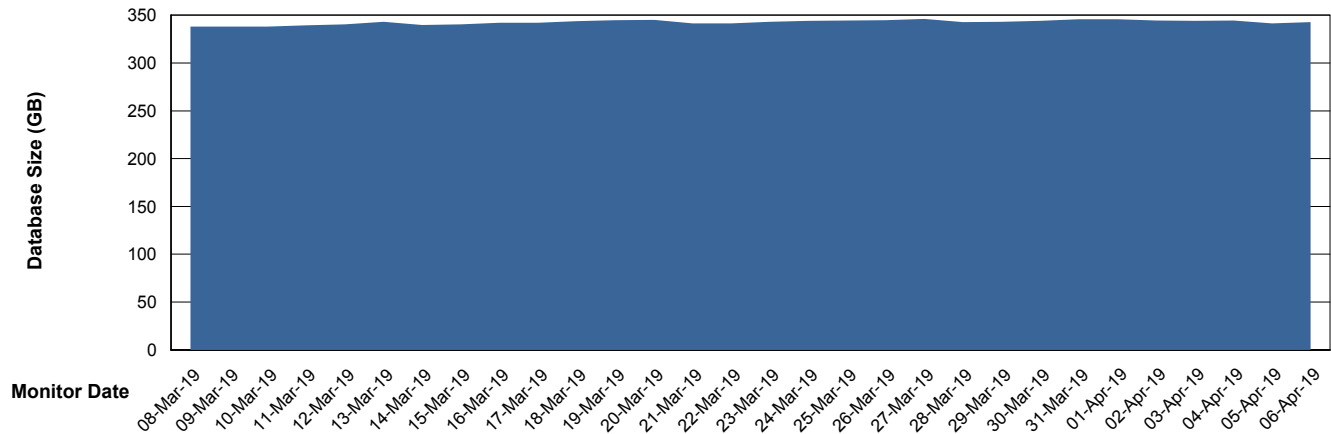

Weekly SLA Customer Report

Customer BNL_Production
 Database ID 83

DATABASE SIZE BNLDB_FUT_FutureLive

Database growth over last month

DATABASE SIZE BNLDB_Production

Database growth over last month

Weekly SLA Customer Report