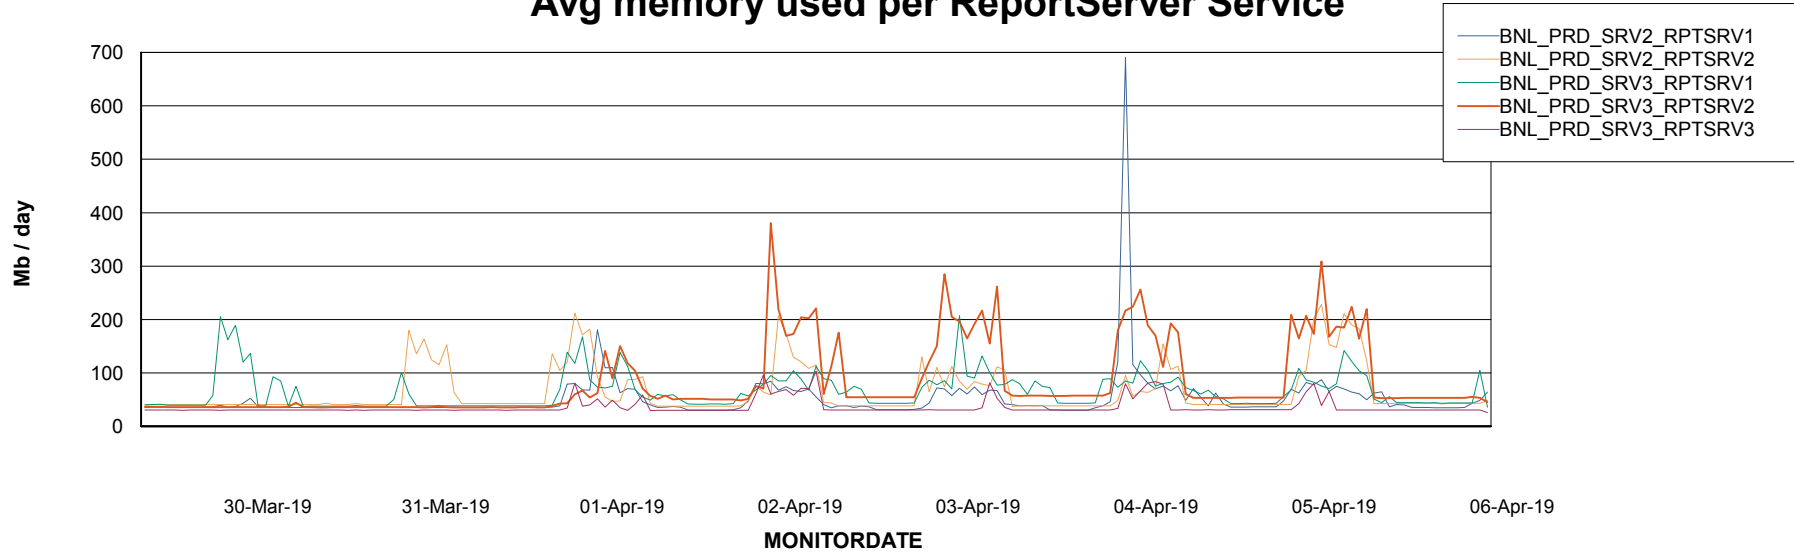

ABSSolute Web Component Services

Avg memory used per ReportServer Service