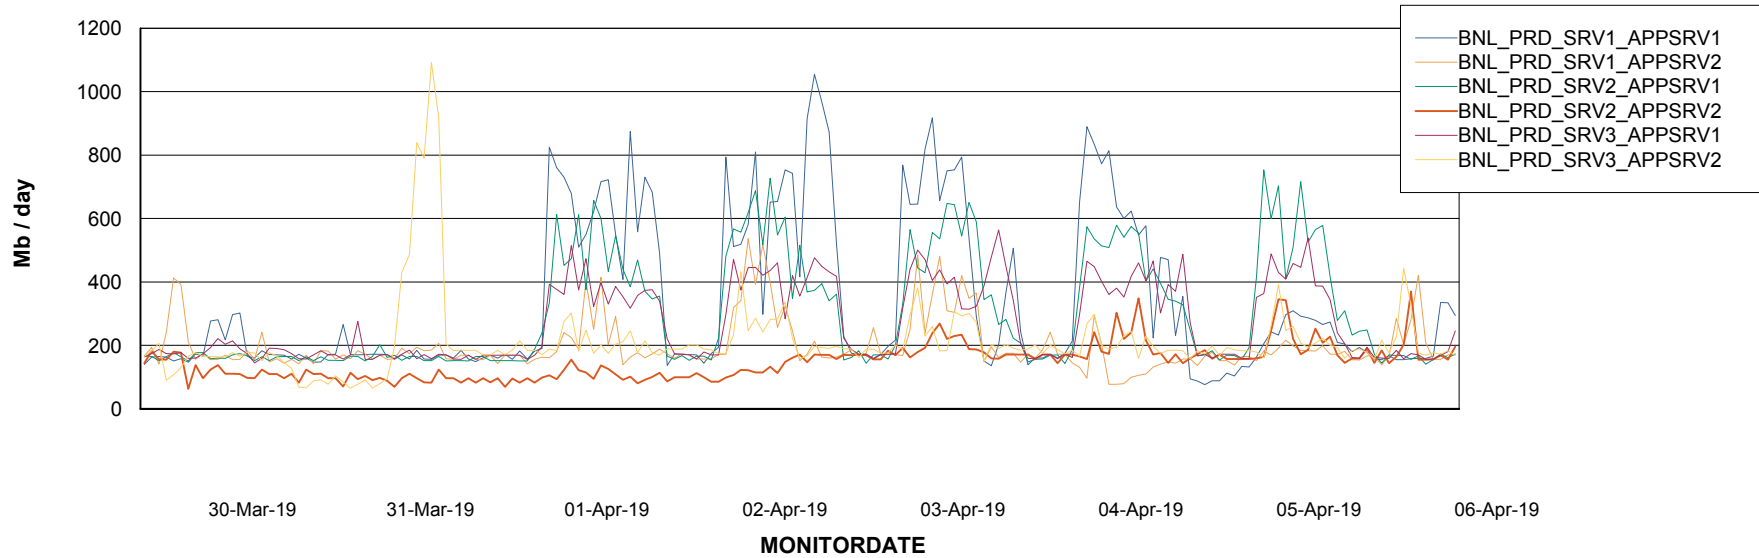

Customer BNL_Production
Database ID 83

Database Tablespace BNLDB_FUT_FutureLive

| Date | Tablespace Name | Filesize (Gb) | Usedsize (Gb) | Percentage free |
|-----------|-----------------|---------------|---------------|-----------------|
| 06-Apr-19 | ABSDATA | 80 | 70 | 13 |
| | INDX | 144 | 126 | 13 |
| 05-Apr-19 | ABSDATA | 80 | 70 | 13 |
| | INDX | 144 | 126 | 13 |
| 04-Apr-19 | ABSDATA | 80 | 70 | 13 |
| | INDX | 144 | 126 | 13 |
| 03-Apr-19 | ABSDATA | 80 | 70 | 13 |
| | INDX | 144 | 126 | 13 |
| 02-Apr-19 | ABSDATA | 80 | 70 | 13 |
| | INDX | 144 | 126 | 13 |
| 01-Apr-19 | ABSDATA | 80 | 70 | 13 |
| | INDX | 144 | 126 | 13 |
| 31-Mar-19 | ABSDATA | 80 | 70 | 13 |
| | INDX | 144 | 126 | 13 |

Weekly SLA Customer Report

Customer BNL_Production
Database ID 83

| Database Tablespace | | BNLDB_Production | | |
|---------------------|-----------------|------------------|---------------|-----------------|
| Date | Tablespace Name | Filesize (Gb) | Usedsize (Gb) | Percentage free |
| 06-Apr-19 | ABSDATA | 106 | 71 | 33 |
| | INDX | 288 | 249 | 14 |
| 05-Apr-19 | ABSDATA | 106 | 71 | 33 |
| | INDX | 288 | 249 | 14 |
| 04-Apr-19 | ABSDATA | 106 | 71 | 33 |
| | INDX | 288 | 248 | 14 |
| 03-Apr-19 | ABSDATA | 106 | 71 | 33 |
| | INDX | 288 | 248 | 14 |
| 02-Apr-19 | ABSDATA | 106 | 71 | 33 |
| | INDX | 288 | 248 | 14 |
| 01-Apr-19 | ABSDATA | 106 | 71 | 33 |
| | INDX | 288 | 248 | 14 |
| 31-Mar-19 | ABSDATA | 106 | 71 | 33 |
| | INDX | 288 | 248 | 14 |

Weekly SLA Customer Report

Customer BNL_Production
Database ID 83

ABSolute Application Server Services

Avg memory used per ABS Server Service

Avg users per day per ABS server

Weekly SLA Customer Report

Customer BNL_Production
Database ID 83