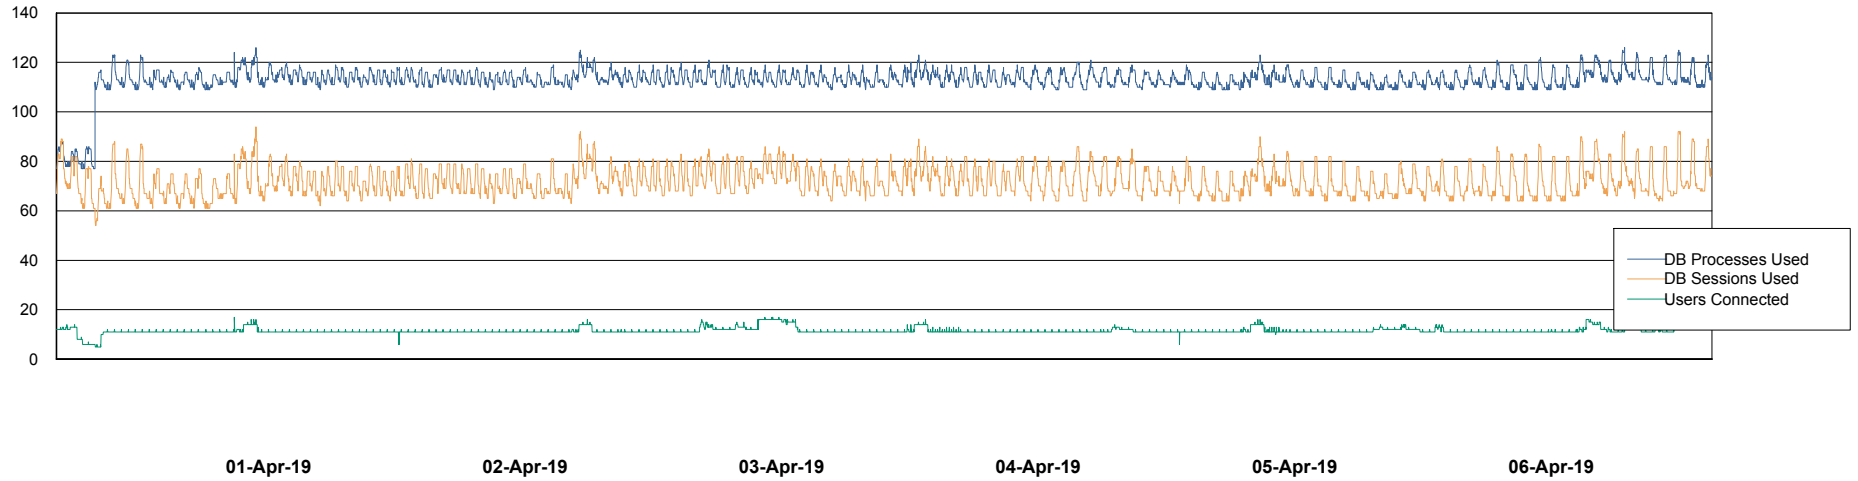

Database Performance BNLDB_FUT_FutureLive