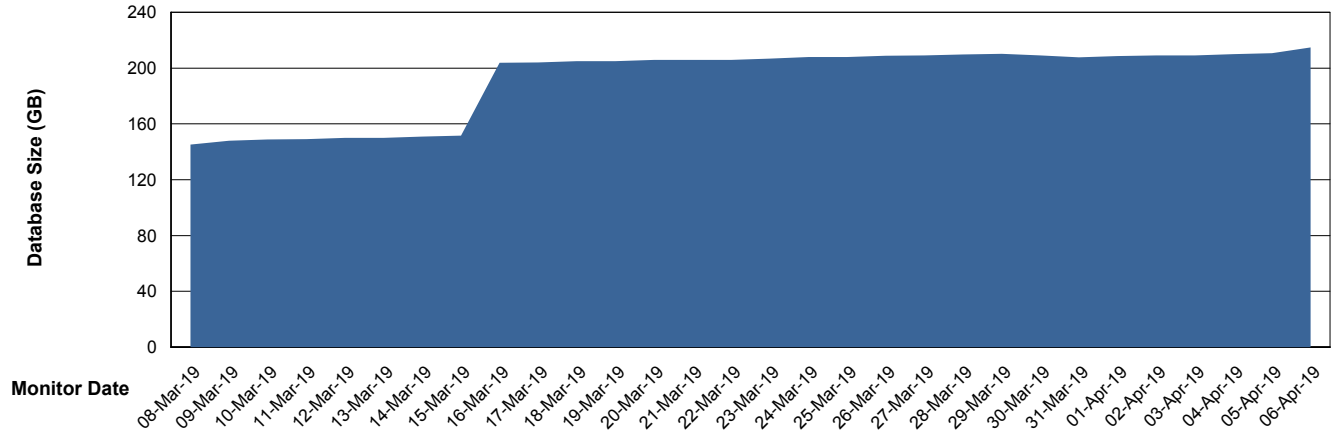

Weekly SLA Customer Report

Customer BNL_Production
Database ID 83

Database Performance BNLDB_FUT_FutureLive

Weekly SLA Customer Report

Customer BNL_Production
Database ID 83

Database Performance BNLDB_Production

Weekly SLA Customer Report

Customer BNL_Production
 Database ID 83

DATABASE SIZE BNLDB_FUT_FutureLive

Database growth over last month

DATABASE SIZE BNLDB_Production

Database growth over last month

Weekly SLA Customer Report