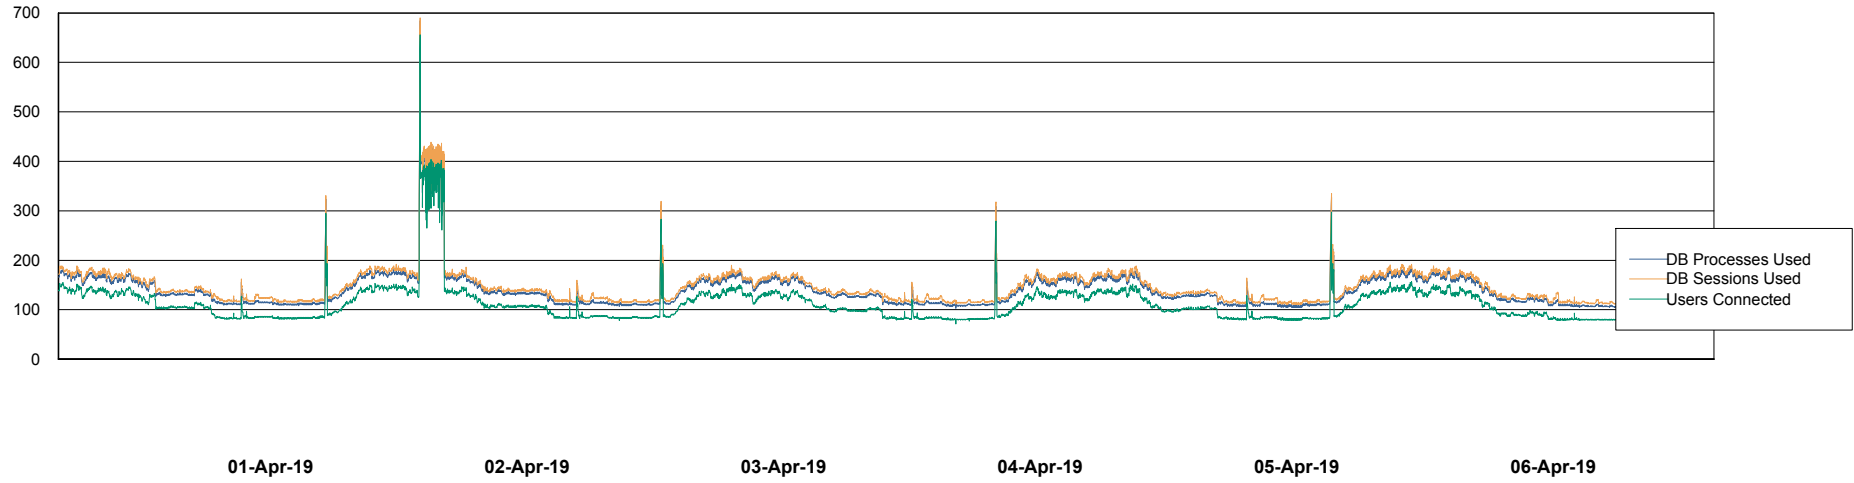

Weekly SLA Customer Report

Customer BNL_Production
Database ID 83

Database Performance BNLDB_FUT_FutureLive

Weekly SLA Customer Report

Customer BNL_Production
Database ID 83

Database Performance BNLDB_Production

Weekly SLA Customer Report

Customer BNL_Production
 Database ID 83

DATABASE SIZE BNLDB_FUT_FutureLive

Database growth over last month

DATABASE SIZE BNLDB_Production

Database growth over last month

Weekly SLA Customer Report