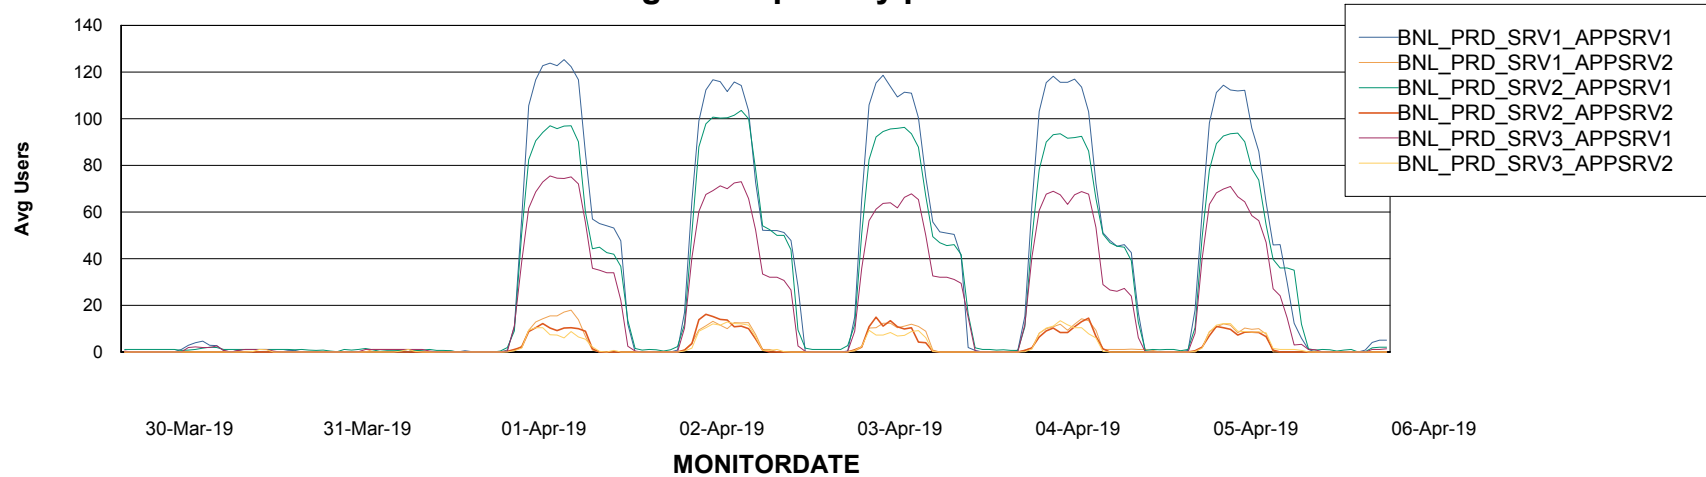

Weekly SLA Customer Report

Customer BNL_Production
Database ID 83

| Database Tablespace | | BNLDB_Production | | |
|---------------------|-----------------|------------------|---------------|-----------------|
| Date | Tablespace Name | Filesize (Gb) | Usedsize (Gb) | Percentage free |
| 06-Apr-19 | ABSDATA | 106 | 71 | 33 |
| | INDX | 288 | 249 | 14 |
| 05-Apr-19 | ABSDATA | 106 | 71 | 33 |
| | INDX | 288 | 249 | 14 |
| 04-Apr-19 | ABSDATA | 106 | 71 | 33 |
| | INDX | 288 | 248 | 14 |
| 03-Apr-19 | ABSDATA | 106 | 71 | 33 |
| | INDX | 288 | 248 | 14 |
| 02-Apr-19 | ABSDATA | 106 | 71 | 33 |
| | INDX | 288 | 248 | 14 |
| 01-Apr-19 | ABSDATA | 106 | 71 | 33 |
| | INDX | 288 | 248 | 14 |
| 31-Mar-19 | ABSDATA | 106 | 71 | 33 |
| | INDX | 288 | 248 | 14 |

Weekly SLA Customer Report

Customer BNL_Production
Database ID 83

ABSolute Application Server Services

Avg memory used per ABS Server Service

Avg users per day per ABS server

Weekly SLA Customer Report

Customer BNL_Production
Database ID 83