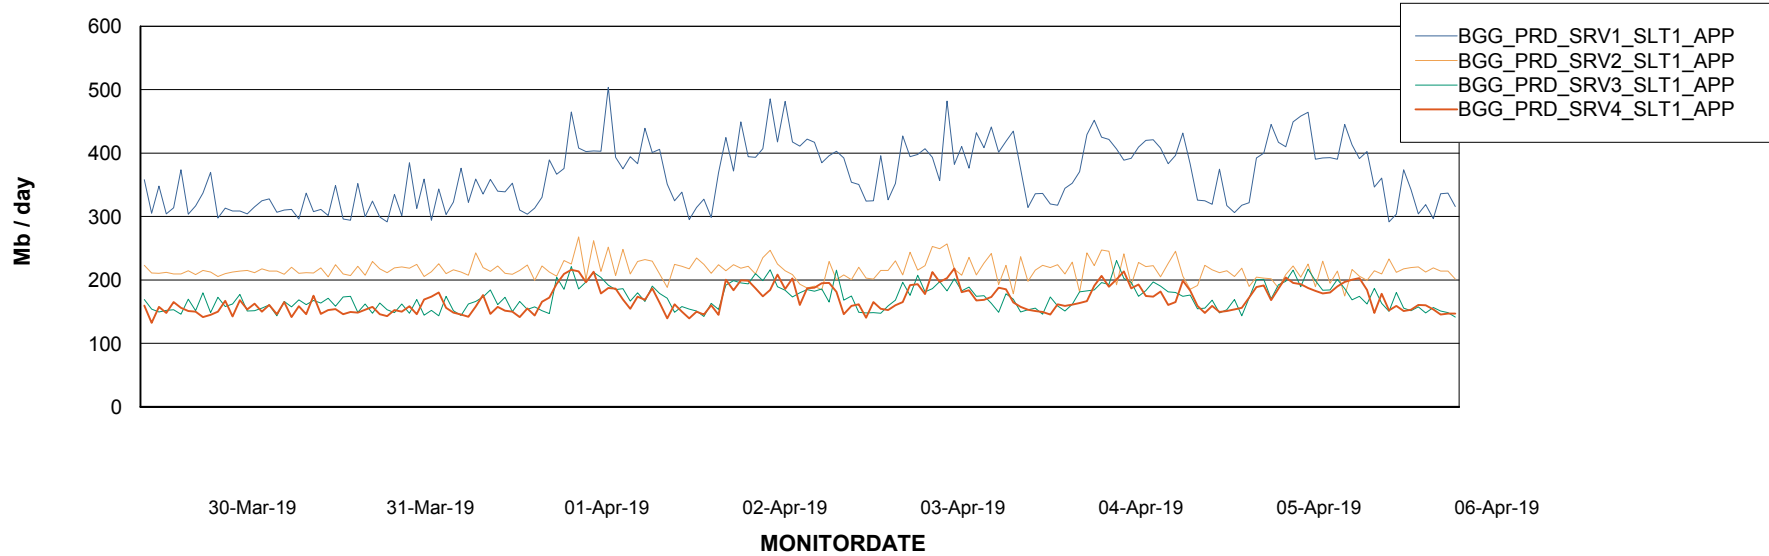

ABSSolute Application Server Services

Avg memory used per ABS Server Service