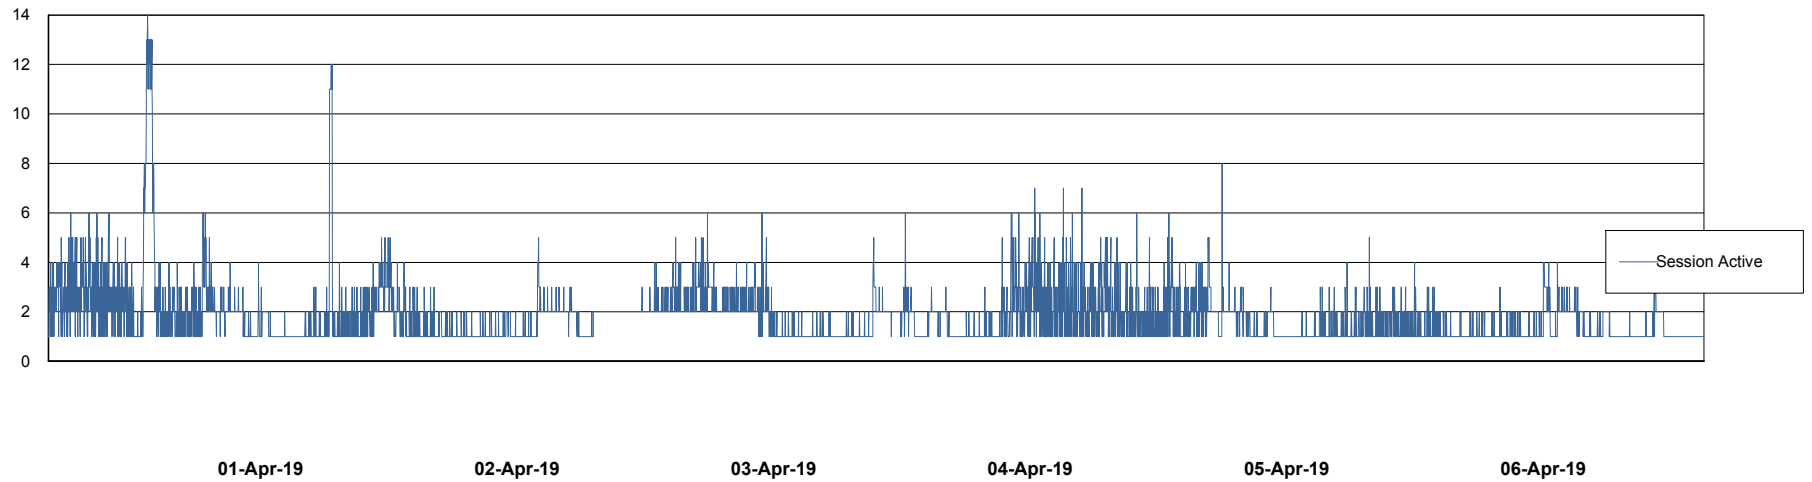

Weekly SLA Customer Report

Customer BGG_Production
Database ID 58

Database Performance BGGDB_BI

Weekly SLA Customer Report

Customer BGG_Production
Database ID 58

Database Performance BGGDB_Production

Weekly SLA Customer Report