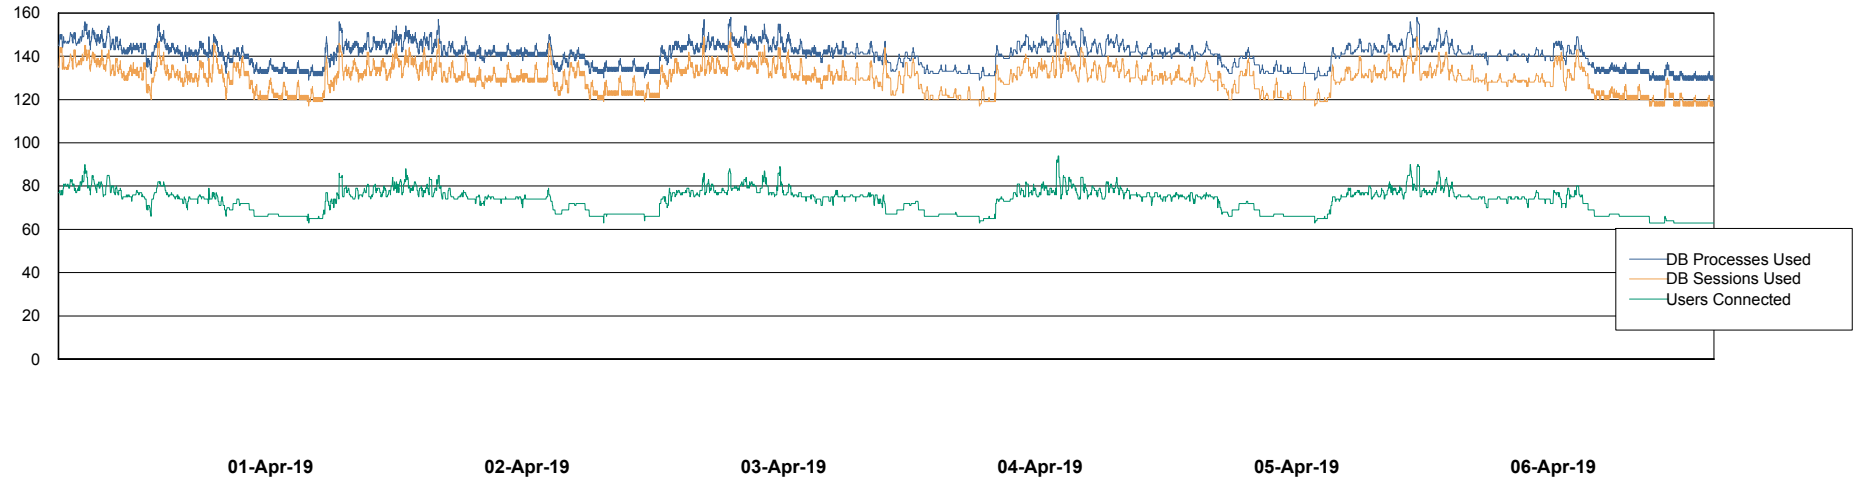

Weekly SLA Customer Report

Customer BGG_Production
Database ID 58

Database Performance BGGDB_BI

Weekly SLA Customer Report

Customer BGG_Production
Database ID 58

Database Performance BGGDB_Production

Weekly SLA Customer Report