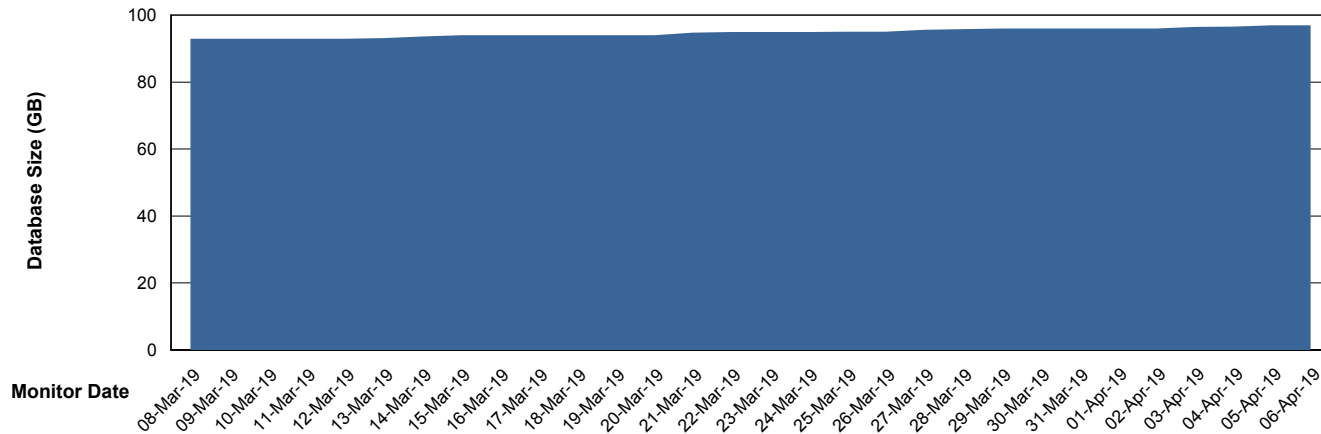

Customer BGG_Production
Database ID 58

Database Performance BGGDB_Standby

Weekly SLA Customer Report

Customer BGG_Production
Database ID 58

DATABASE SIZE BGGDB_BI

Database growth over last month

DATABASE SIZE BGGDB_Production

Database growth over last month

Weekly SLA Customer Report

Customer BGG_Production
Database ID 58

Database Tablespace		BGGDB_BI		
Date	Tablespace Name	Filesize (Gb)	Usedsize (Gb)	Percentage free
06-Apr-19	ABSDATA	22	17	23
	INDX	24	18	25
05-Apr-19	ABSDATA	22	17	23
	INDX	24	18	25
04-Apr-19	ABSDATA	22	17	23
	INDX	24	18	25
03-Apr-19	ABSDATA	22	17	23
	INDX	24	18	25
02-Apr-19	ABSDATA	22	17	23
	INDX	24	18	25
01-Apr-19	ABSDATA	22	17	23
	INDX	24	18	25
31-Mar-19	ABSDATA	20	17	15
	INDX	20	18	10