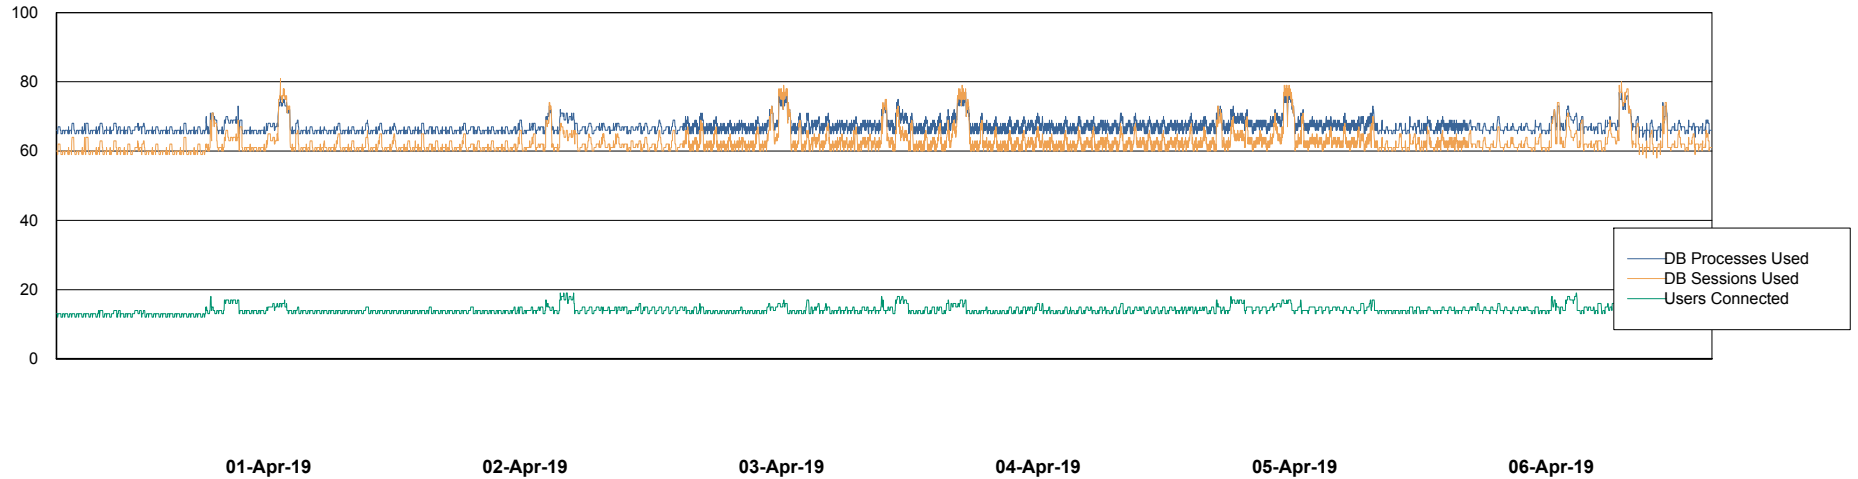

Database Performance BGGDB_BI