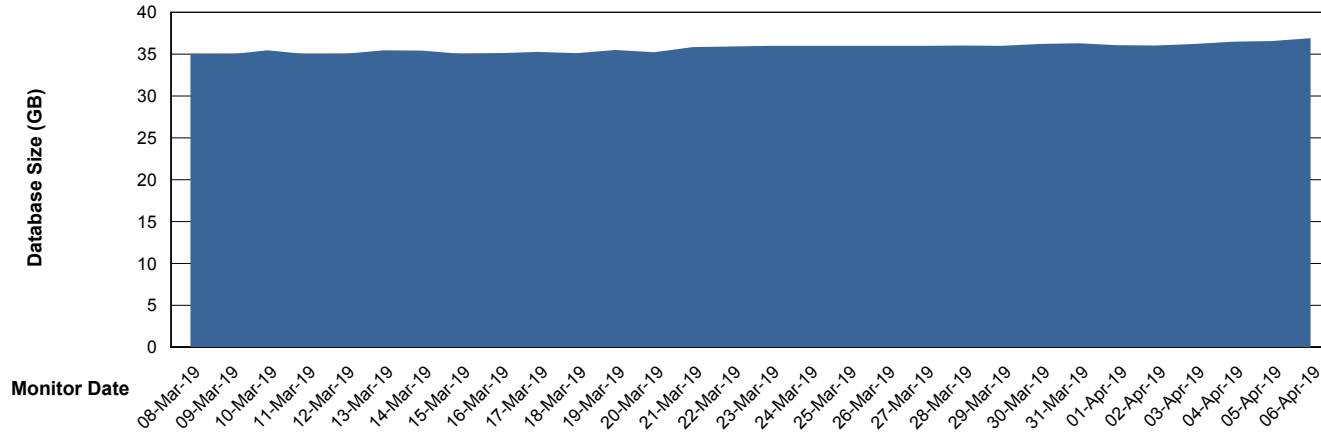

Customer BGG_Production
Database ID 58

Database Performance BGGDB_Standby

Weekly SLA Customer Report

Customer BGG_Production
Database ID 58

DATABASE SIZE BGGDB_BI

Database growth over last month

DATABASE SIZE BGGDB_Production

Database growth over last month

Weekly SLA Customer Report

Customer BGG_Production
Database ID 58

Database Tablespace		BGGDB_BI		
Date	Tablespace Name	Filesize (Gb)	Usedsize (Gb)	Percentage free
06-Apr-19	ABSDATA	22	17	23
	INDX	24	18	25
05-Apr-19	ABSDATA	22	17	23
	INDX	24	18	25
04-Apr-19	ABSDATA	22	17	23
	INDX	24	18	25
03-Apr-19	ABSDATA	22	17	23
	INDX	24	18	25
02-Apr-19	ABSDATA	22	17	23
	INDX	24	18	25
01-Apr-19	ABSDATA	22	17	23
	INDX	24	18	25
31-Mar-19	ABSDATA	20	17	15
	INDX	20	18	10