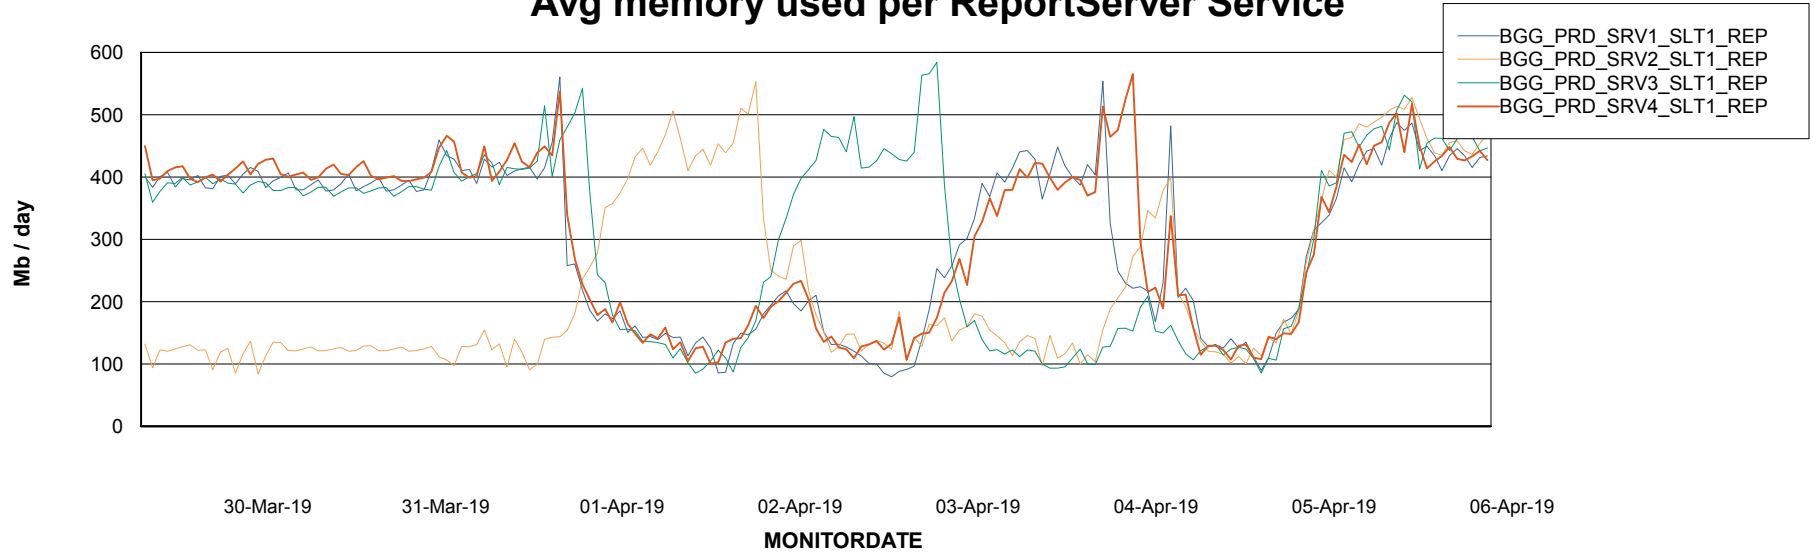

Avg memory used per ABS Server Service

Avg users per day per ABS server

Weekly SLA Customer Report

Customer BGG_Production
Database ID 58

ABSSolute Application ReportServer Services

Avg memory used per ReportServer Service