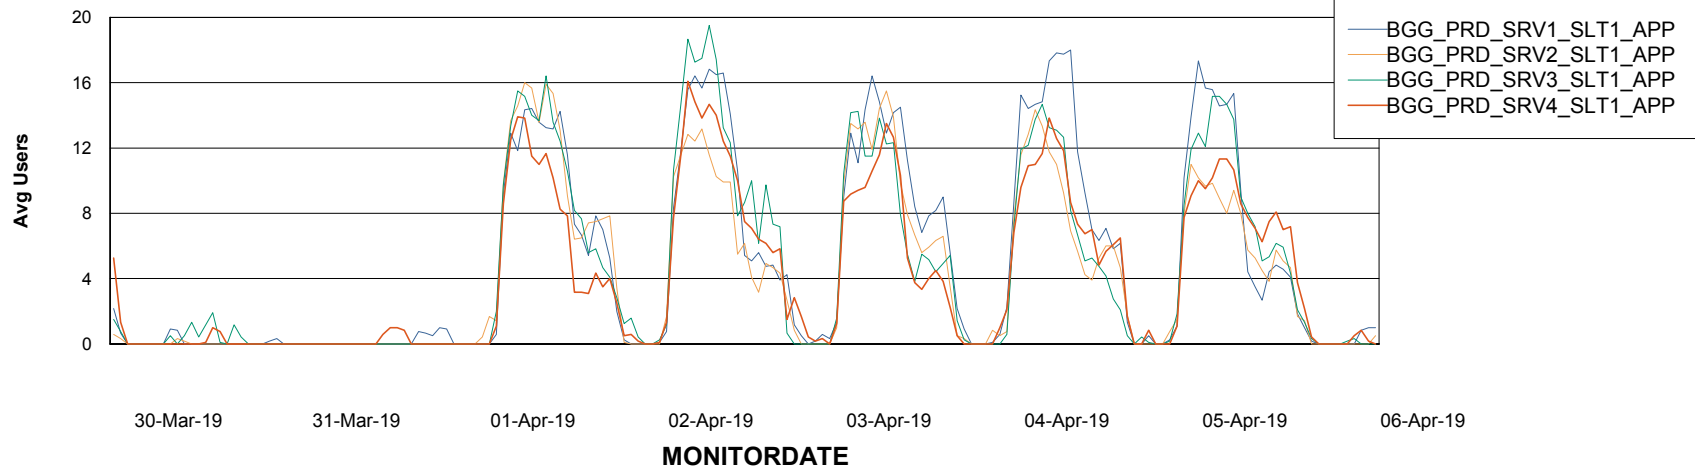

Avg users per day per ABS server