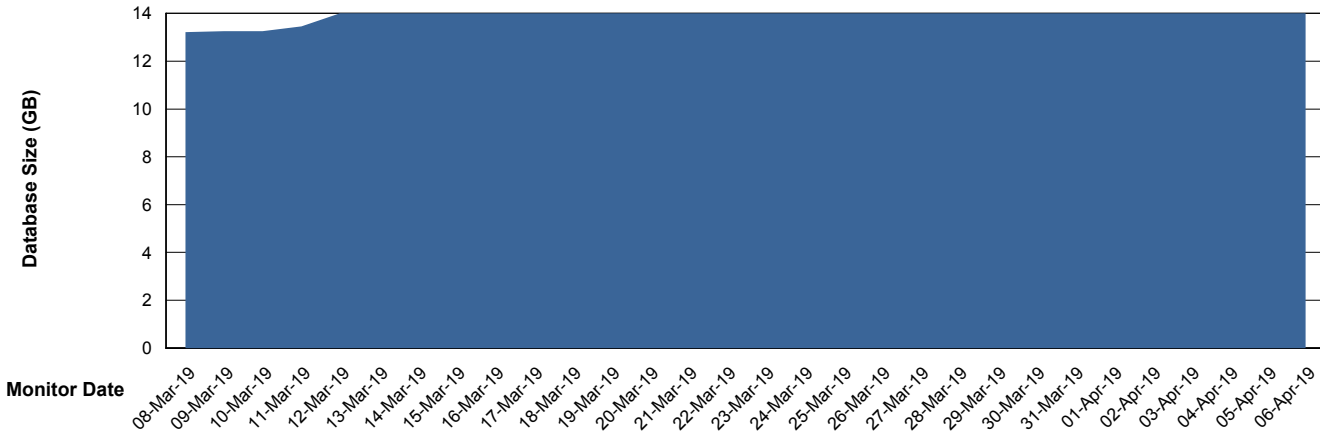

Weekly SLA Customer Report

Customer BCM_Production
Database ID 81

Database Performance BCMDB_ABS1 Production Database

Weekly SLA Customer Report

Customer BCM_Production
Database ID 81

Database Performance BCMDB_ABS1SB Standby Database

Weekly SLA Customer Report

Customer BCM_Production
 Database ID 81

DATABASE SIZE BCMDB_ABS1 Production Database

Database growth over last month

Database Tablespace BCMDB_ABS1 Production Database

Date	Tablespace Name	Filesize (Gb)	Usedsize (Gb)	Percentage free
06-Apr-19	ABSDATA	5	4	20
	INDX	11	9	18
05-Apr-19	ABSDATA	5	4	20
	INDX	11	9	18
04-Apr-19	ABSDATA	5	4	20
	INDX	11	9	18
03-Apr-19	ABSDATA	5	4	20
	INDX	11	9	18
02-Apr-19	ABSDATA	5	4	20
	INDX	11	9	18
01-Apr-19	ABSDATA	5	4	20
	INDX	11	9	18
31-Mar-19	ABSDATA	5	4	20
	INDX	11	9	18