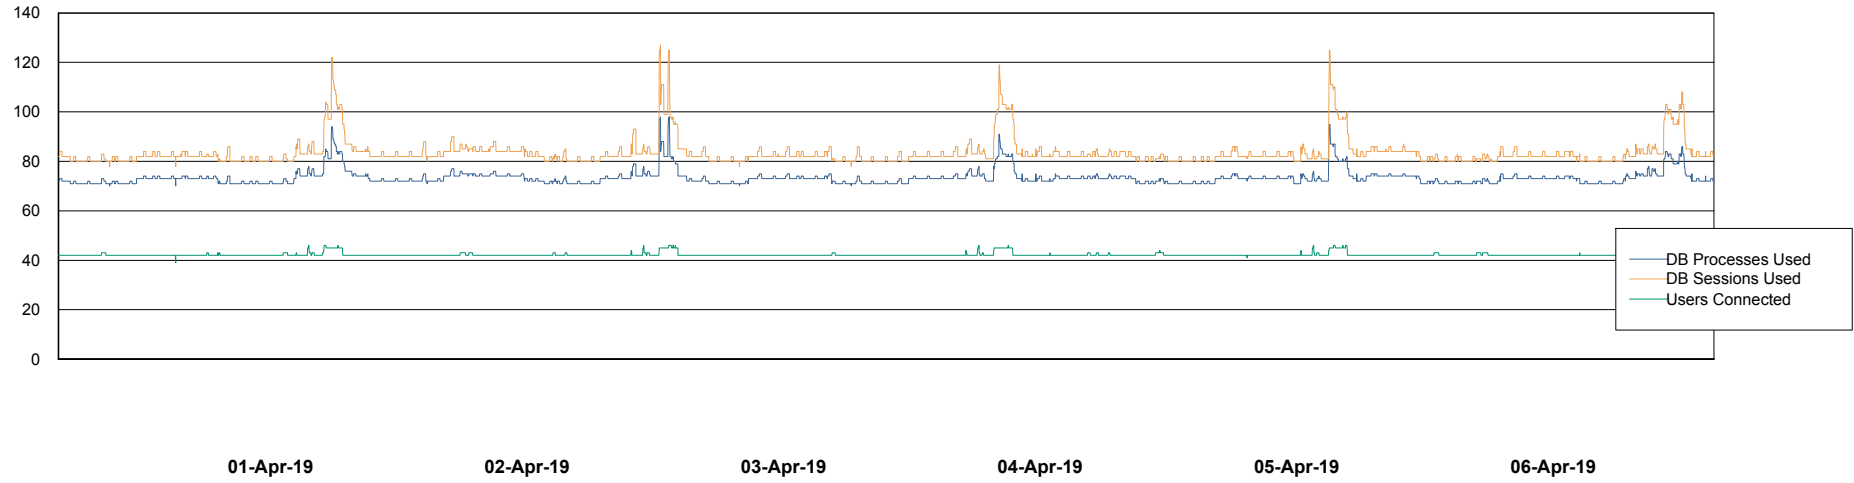

Weekly SLA Customer Report

Customer BCM_Production
Database ID 81

Database Performance BCMDB_ABS1 Production Database

Weekly SLA Customer Report

Customer BCM_Production
Database ID 81

Database Performance BCMDB_ABS1SB Standby Database