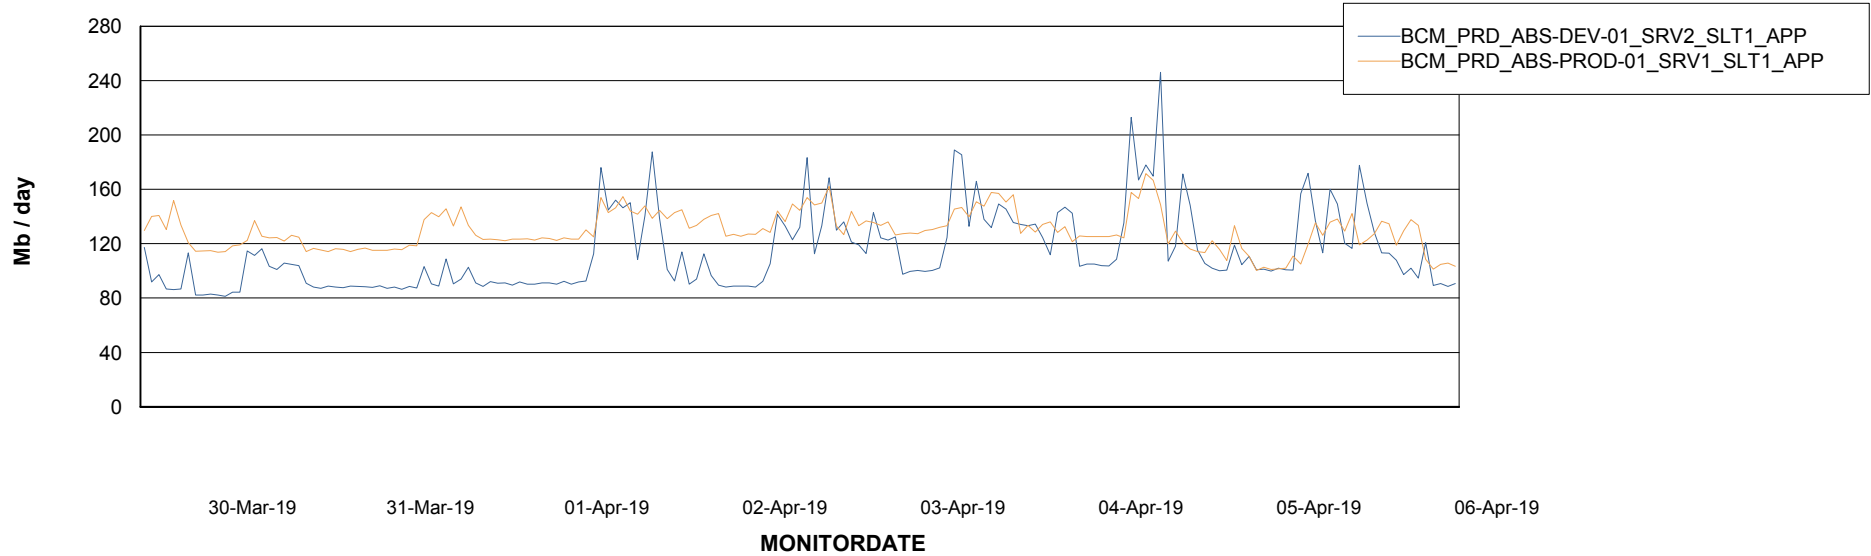

ABSSolute Application Server Services

Avg memory used per ABS Server Service