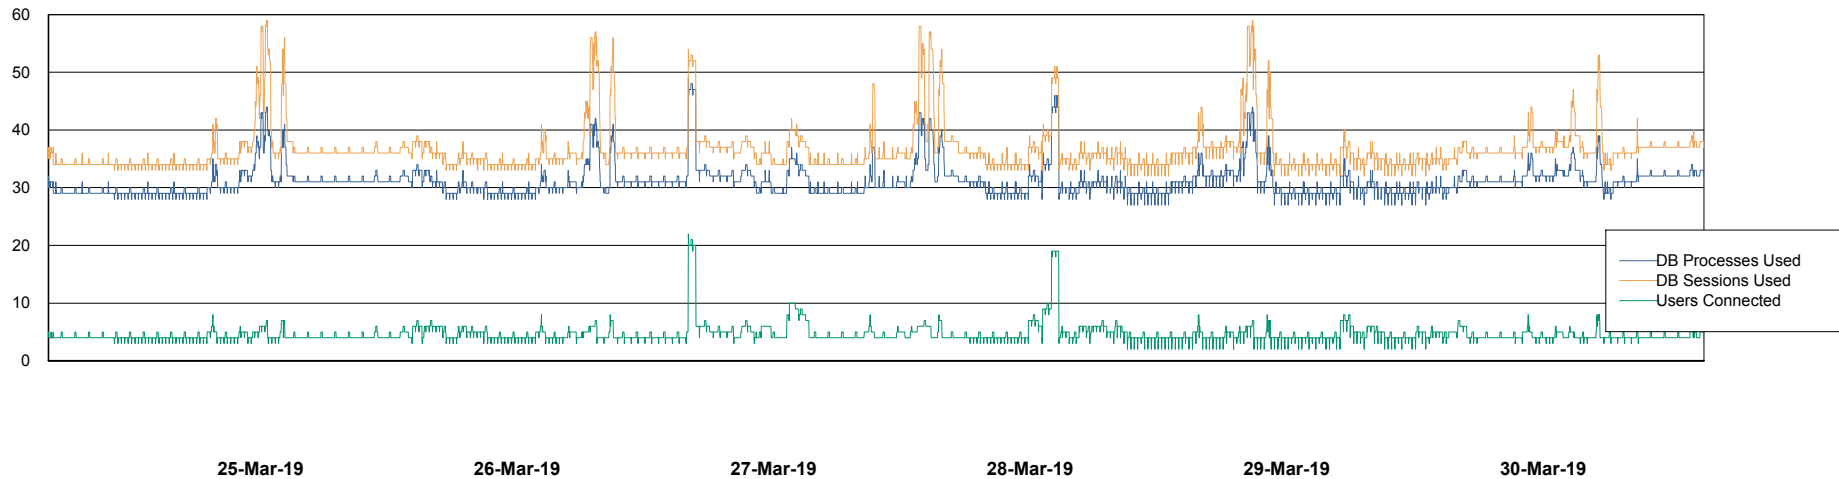

Harddisk Usage VOS_ABSWEB2

	Free disk space on / (%)	Total disk space on / (Gb)	Used disk space on / (Gb)	Total disk space on /home (Gb)	Used disk space on /home (Gb)	Free disk space on /opt (%)	Total disk space on /opt (Gb)	Used disk space on /opt (Gb)	Total disk space on /tmp (Gb)	Used disk space on /tmp (Gb)
30-Mar-19	86	50	7	50	7	86	50	7	50	7
29-Mar-19	86	50	7	50	7	86	50	7	50	7
28-Mar-19	86	50	7	50	7	86	50	7	50	7
27-Mar-19	86	50	7	50	7	86	50	7	50	7
26-Mar-19	86	50	7	50	7	86	50	7	50	7
25-Mar-19	86	50	7	50	7	86	50	7	50	7
24-Mar-19	86	50	7	50	7	86	50	7	50	7

Weekly SLA Customer Report

Customer VOS_Production
Database ID 68

Database Performance VOSBIDB_Production

DB Processes Max 500
DB Sessions Max 772

Weekly SLA Customer Report

Customer VOS_Production
Database ID 68