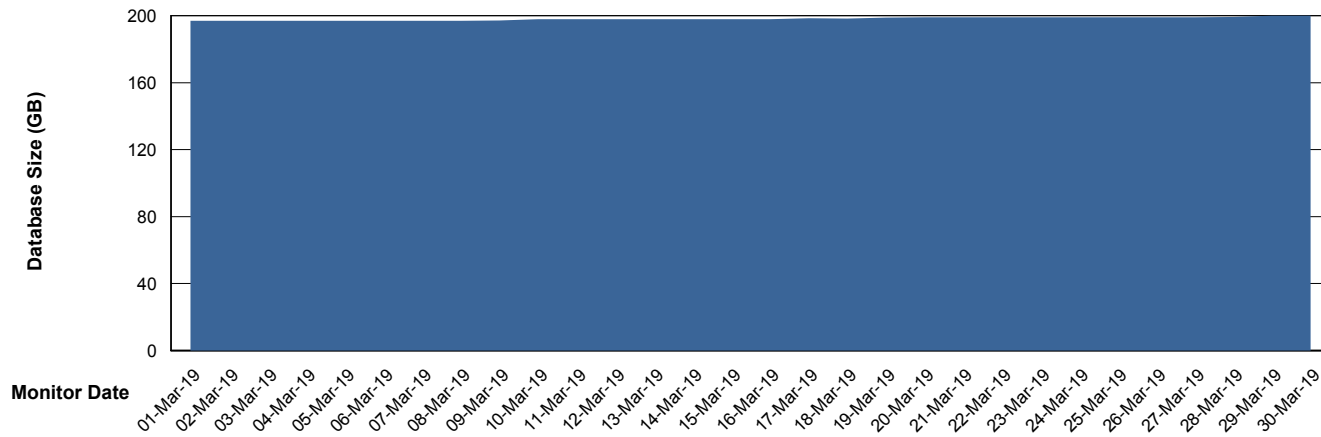

Customer VOS_Production
Database ID 68

Database Performance VOSDB_Standby

DB Processes Max 300
DB Sessions Max 472

Weekly SLA Customer Report

Customer VOS_Production
Database ID 68

DATABASE SIZE VOSBIDB_Production

Database growth over last month

DATABASE SIZE VOSDB_Production

Database growth over last month

Weekly SLA Customer Report

Customer VOS_Production
Database ID 68

Database Tablespace		VOSBIDB_Production		
Date	Tablespace Name	Filesize (Gb)	Usedsize (Gb)	Percentage free
30-Mar-19	ABSDATA	37	32	14
	INDX	53	47	11
29-Mar-19	ABSDATA	37	32	14
	INDX	53	46	13
28-Mar-19	ABSDATA	37	32	14
	INDX	53	46	13
27-Mar-19	ABSDATA	37	32	14
	INDX	53	46	13
26-Mar-19	ABSDATA	37	32	14
	INDX	53	46	13
25-Mar-19	ABSDATA	37	32	14
	INDX	53	46	13
24-Mar-19	ABSDATA	37	32	14
	INDX	53	46	13