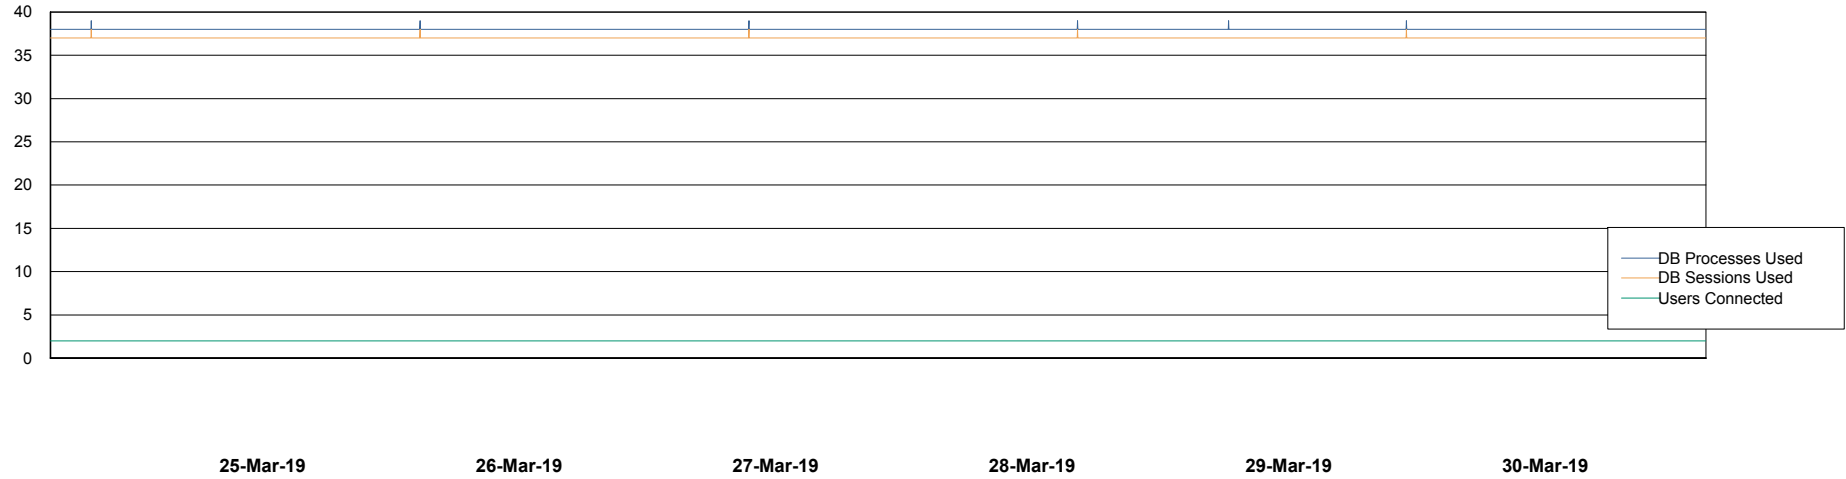

Customer VOS_Production
Database ID 68

Database Performance VOSDB_Standby

DB Processes Max 300
DB Sessions Max 472

Weekly SLA Customer Report

Customer VOS_Production
Database ID 68

DATABASE SIZE VOSBIDB_Production