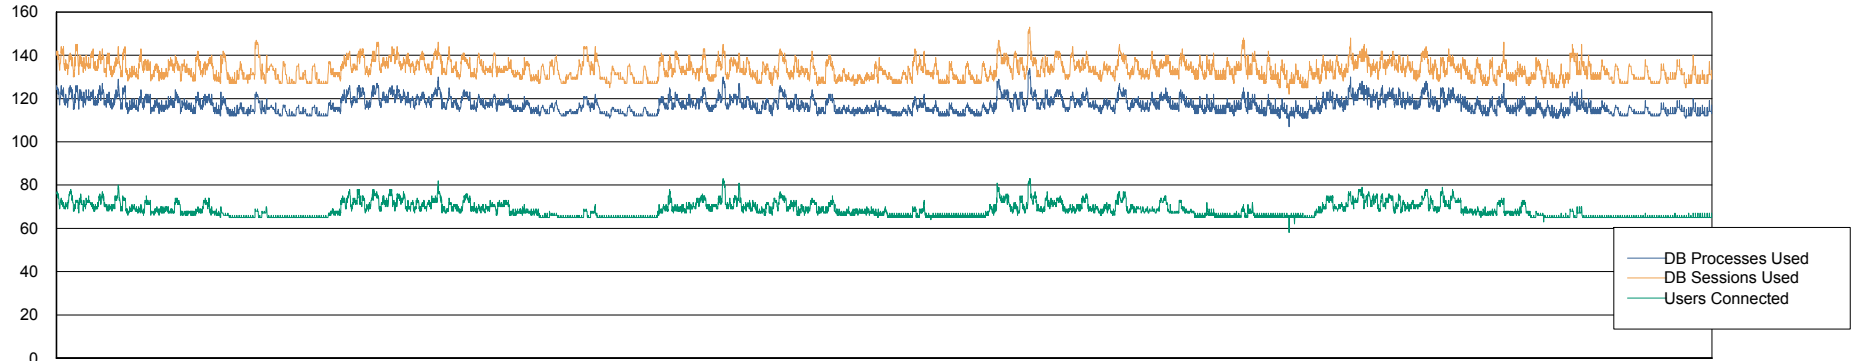

Database Performance VOSDB_Production

DB Processes Max 300
DB Sessions Max 472

25-Mar-19 26-Mar-19 27-Mar-19 28-Mar-19 29-Mar-19 30-Mar-19