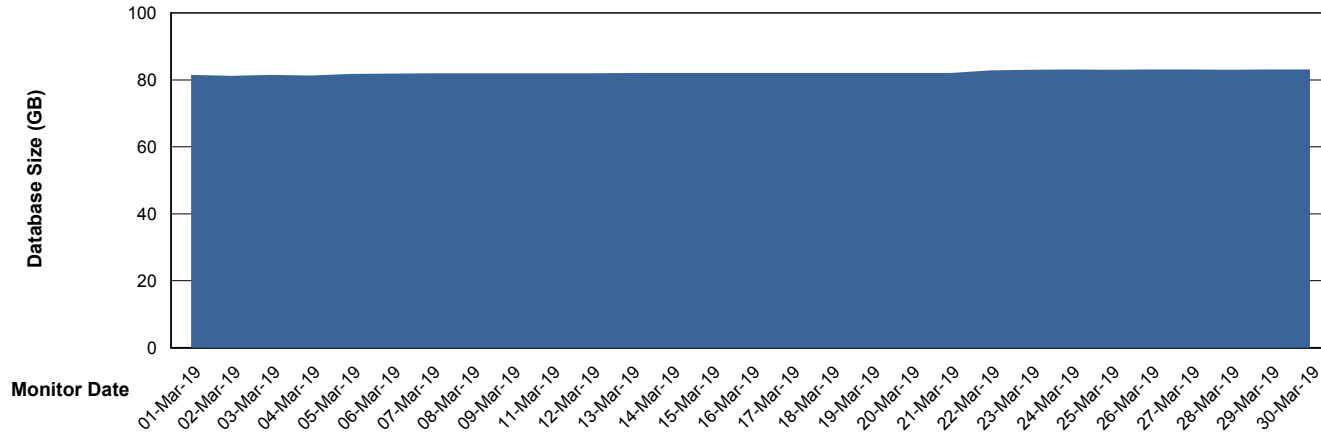

Customer VOS_Production
Database ID 68

Database Performance VOSDB_Standby

DB Processes Max 300
DB Sessions Max 472

Weekly SLA Customer Report

Customer VOS_Production
Database ID 68

DATABASE SIZE VOSBIDB_Production

Database growth over last month

DATABASE SIZE VOSDB_Production

Database growth over last month

Weekly SLA Customer Report

Customer VOS_Production
Database ID 68

Database Tablespace		VOSBIDB_Production		
Date	Tablespace Name	Filesize (Gb)	Usedsize (Gb)	Percentage free
30-Mar-19	ABSDATA	37	32	14
	INDX	53	47	11
29-Mar-19	ABSDATA	37	32	14
	INDX	53	46	13
28-Mar-19	ABSDATA	37	32	14
	INDX	53	46	13
27-Mar-19	ABSDATA	37	32	14
	INDX	53	46	13
26-Mar-19	ABSDATA	37	32	14
	INDX	53	46	13
25-Mar-19	ABSDATA	37	32	14
	INDX	53	46	13
24-Mar-19	ABSDATA	37	32	14
	INDX	53	46	13