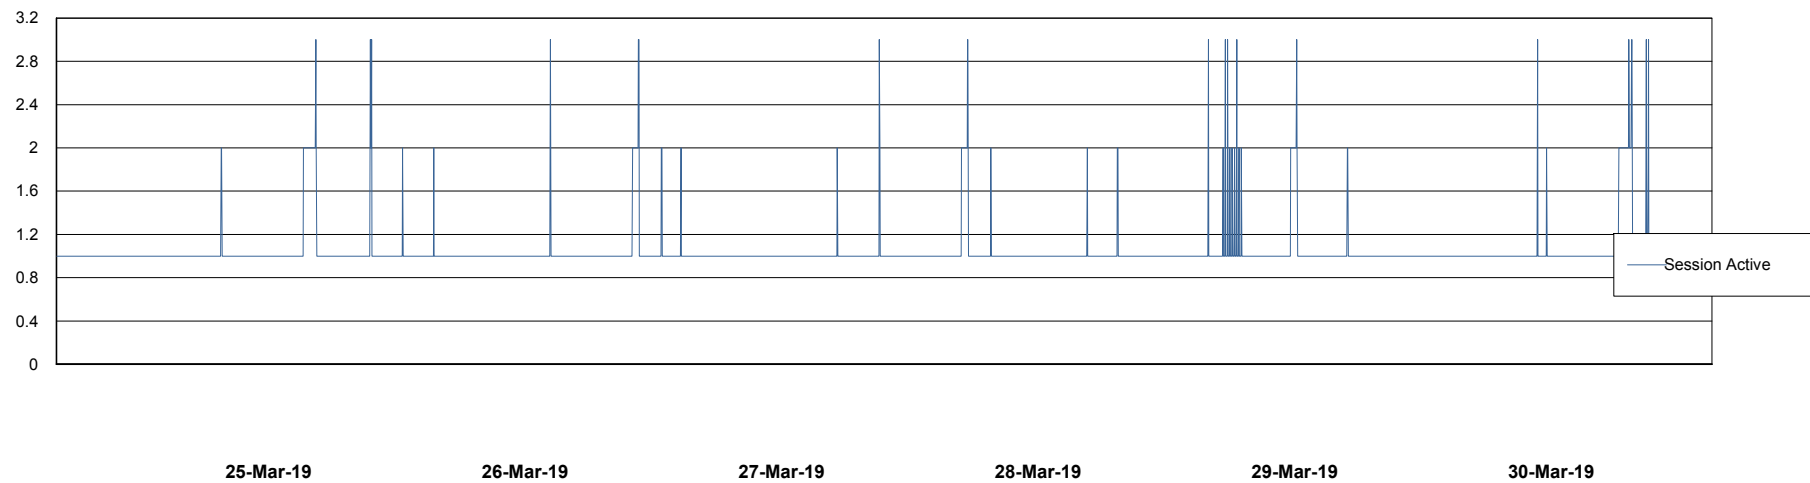

Database Performance ABSVEN07 Standby DB 2019

DB Processes Max 300
DB Sessions Max 472

Weekly SLA Customer Report

Customer VEN_Production
Database ID 35

Database Performance VENDB_BI

DB Processes Max 500
DB Sessions Max 772

Weekly SLA Customer Report

Customer VEN_Production
Database ID 35

DATABASE SIZE ABSVEN06 Primary DB 2019

Database growth over last month

DATABASE SIZE VENDB_BI

Database growth over last month

Weekly SLA Customer Report