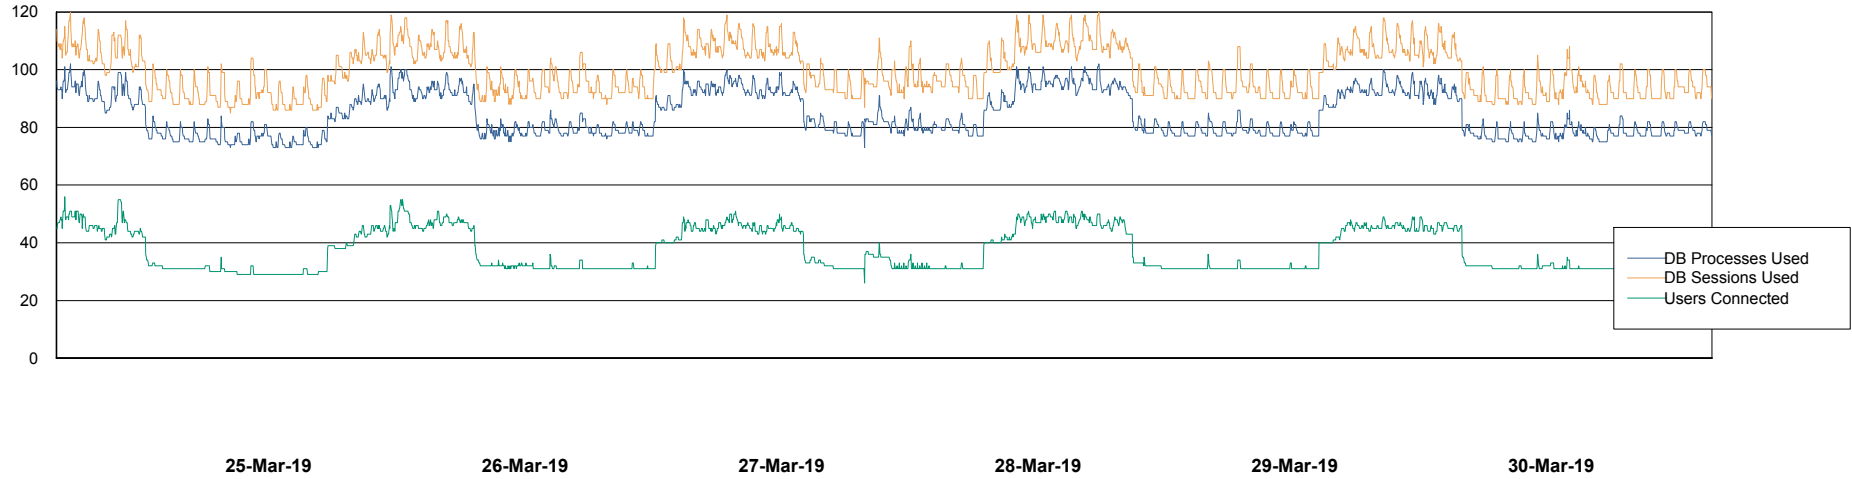

Database Performance ABSVEN06 Primary DB 2019

DB Processes Max 300
DB Sessions Max 472