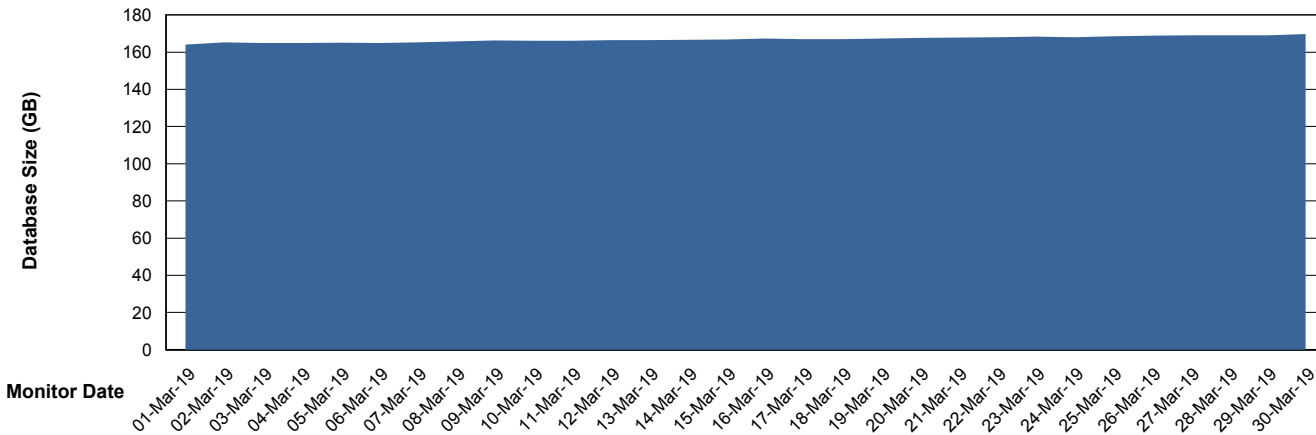

Database Performance ABSVEN07 Standby DB 2019

DB Processes Max 300
DB Sessions Max 472

Weekly SLA Customer Report

Customer VEN_Production
Database ID 35

Database Performance VENDB_BI

DB Processes Max 500
DB Sessions Max 772

Weekly SLA Customer Report

Customer VEN_Production
Database ID 35

DATABASE SIZE ABSVEN06 Primary DB 2019

Database growth over last month

DATABASE SIZE VENDB_BI

Database growth over last month

Weekly SLA Customer Report