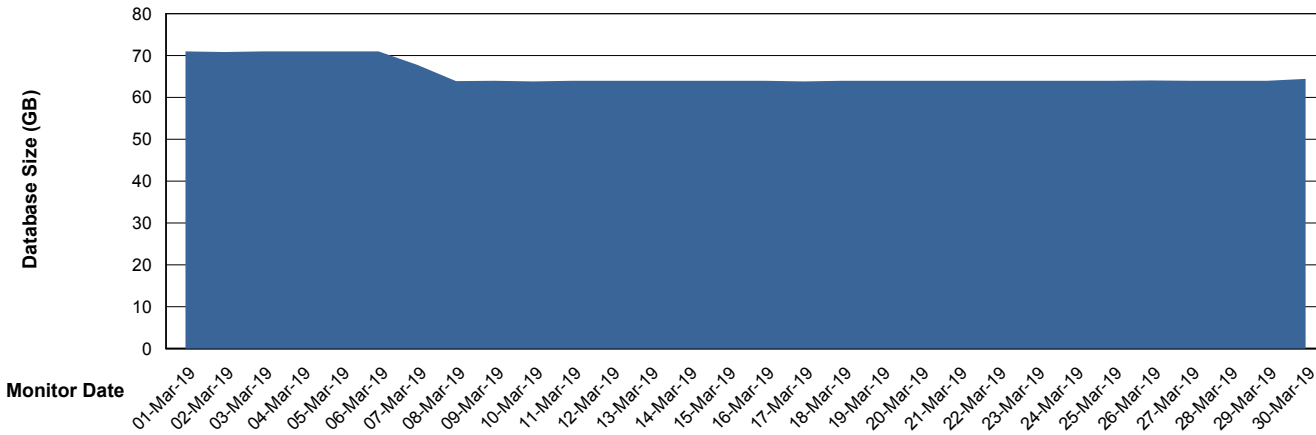

Weekly SLA Customer Report

Customer VEN_Production
Database ID 35

DATABASE SIZE ABSVEN06 Primary DB 2019

Database growth over last month

DATABASE SIZE VENDB_BI

Database growth over last month

Weekly SLA Customer Report

Customer VEN_Production
Database ID 35

Database Tablespace ABSVEN06 Primary DB 2019

Date	Tablespace Name	Filesize (Gb)	Usedsize (Gb)	Percentage free
30-Mar-19	ABSDATA	91	78	14
	INDX	104	88	15
29-Mar-19	ABSDATA	91	77	15
	INDX	104	87	16
28-Mar-19	ABSDATA	91	77	15
	INDX	104	87	16
27-Mar-19	ABSDATA	91	77	15
	INDX	104	87	16
26-Mar-19	ABSDATA	91	77	15
	INDX	104	87	16
25-Mar-19	ABSDATA	91	77	15
	INDX	104	87	16
24-Mar-19	ABSDATA	91	77	15
	INDX	104	87	16