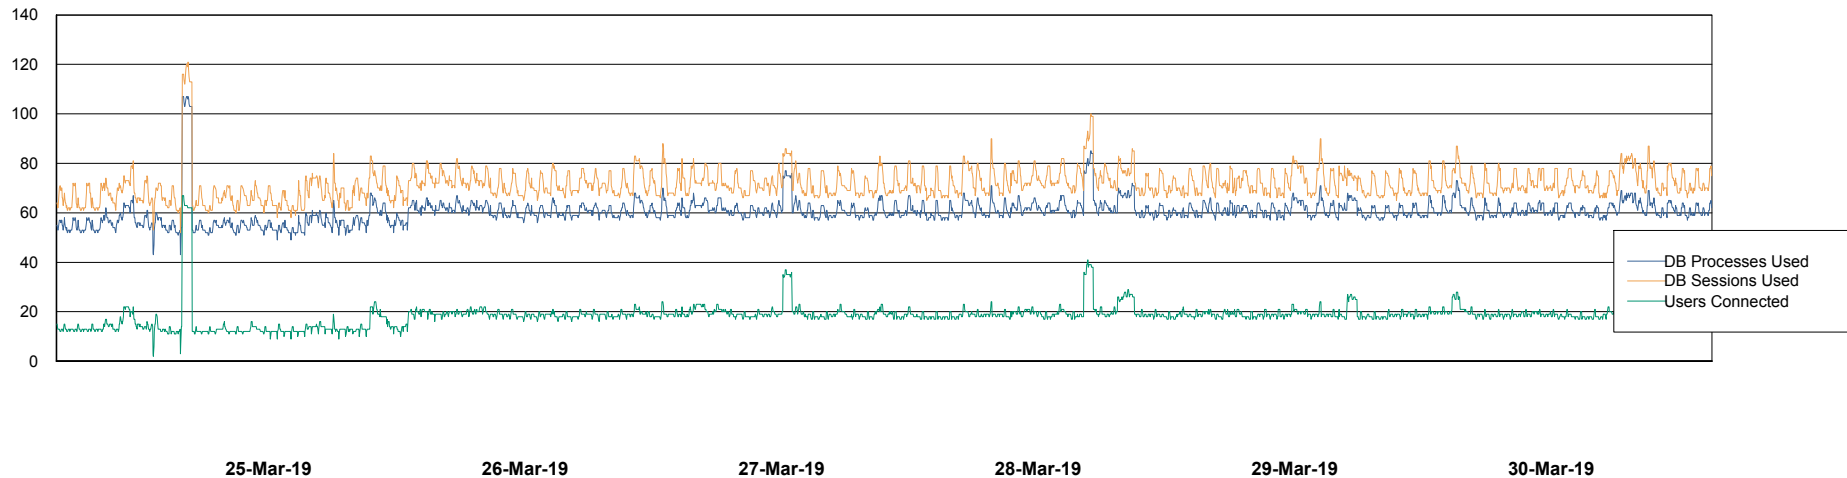

Database Performance ABSVEN07 Standby DB 2019

DB Processes Max 300
DB Sessions Max 472

Weekly SLA Customer Report

Customer VEN_Production
Database ID 35

Database Performance VENDB_BI

DB Processes Max 500
DB Sessions Max 772