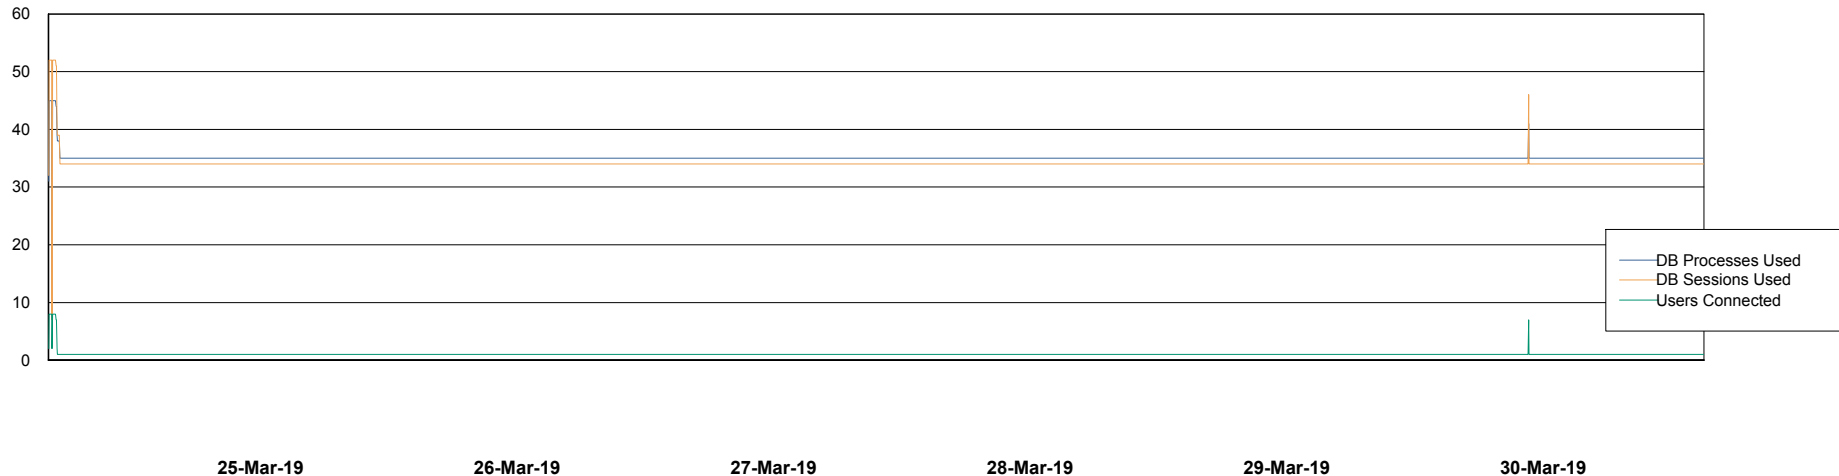

Database Performance ABSVEN07 Standby DB 2019

DB Processes Max 300
DB Sessions Max 472