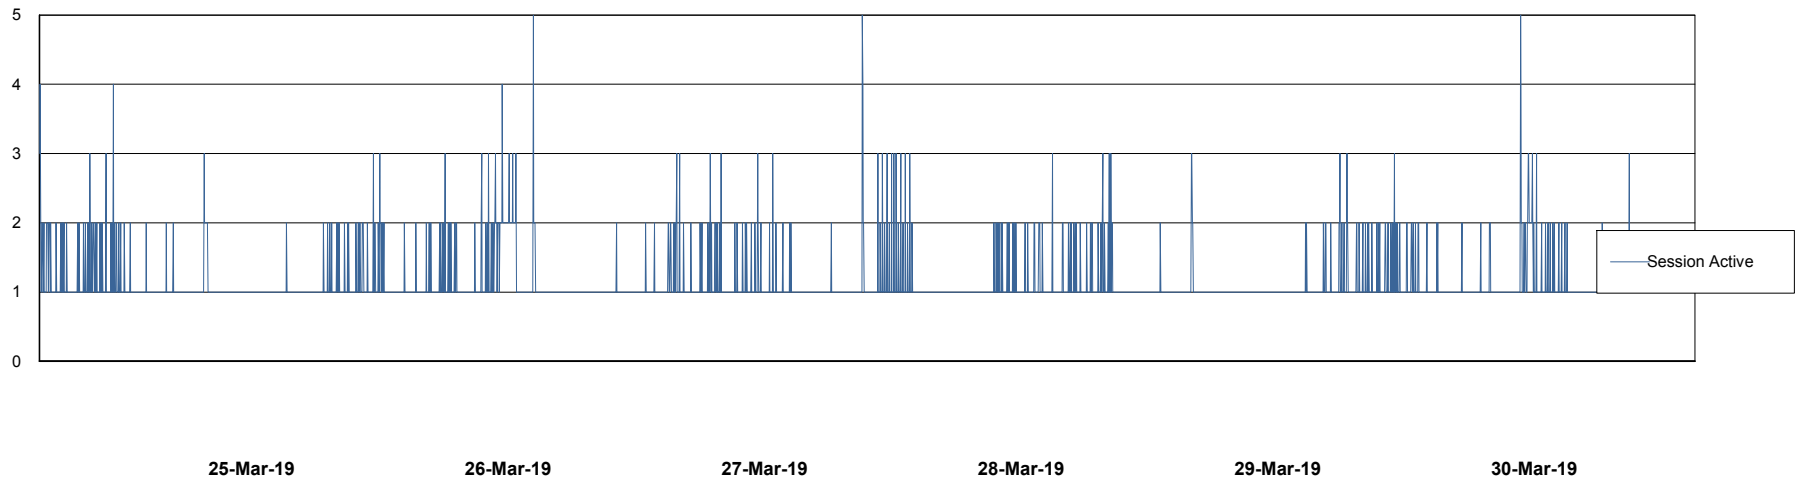

Weekly SLA Customer Report

Customer VEN_Production
Database ID 35

Harddisk Usage VEN_PRD_DB_BI

	Free disk space on c: (%)	Total disk space on c: (Gb)	Free disk space on d: (%)	Total disk space on d: (Gb)
30-Mar-19	50	102	63	601
29-Mar-19	51	102	63	601
28-Mar-19	51	102	63	601
27-Mar-19	51	102	63	601
26-Mar-19	51	102	63	601
25-Mar-19	51	102	63	601
24-Mar-19	51	102	63	601

Weekly SLA Customer Report

Customer VEN_Production
Database ID 35

Database Performance ABSVEN06 Primary DB 2019

DB Processes Max 300
DB Sessions Max 472

Weekly SLA Customer Report

Customer VEN_Production
Database ID 35