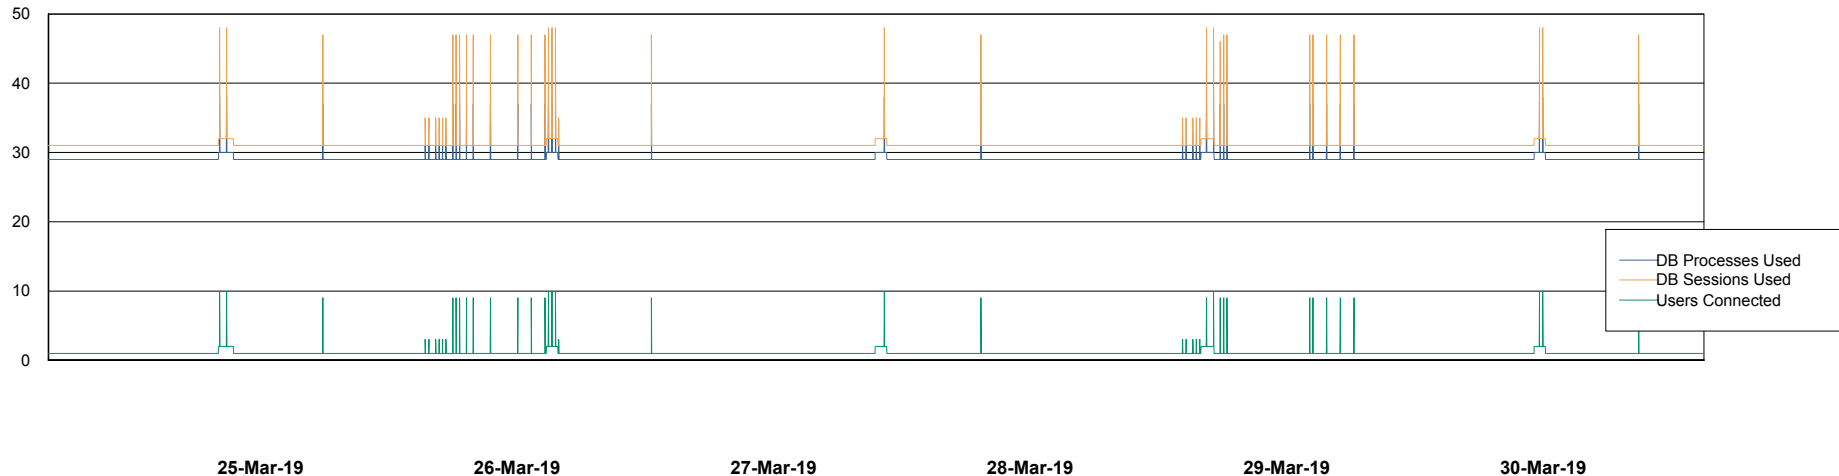

Weekly SLA Customer Report

Customer STK_Production
Database ID 82

Database Performance STKDB_ABS1 Production Database

DB Processes Max 500
DB Sessions Max 776

Weekly SLA Customer Report

Customer STK_Production
Database ID 82

Database Performance STKDB_ABS1SB Standby Database

DB Processes Max 500
DB Sessions Max 774

Weekly SLA Customer Report

Customer STK_Production
 Database ID 82

DATABASE SIZE STKDB_ABS1 Production Database

Database growth over last month