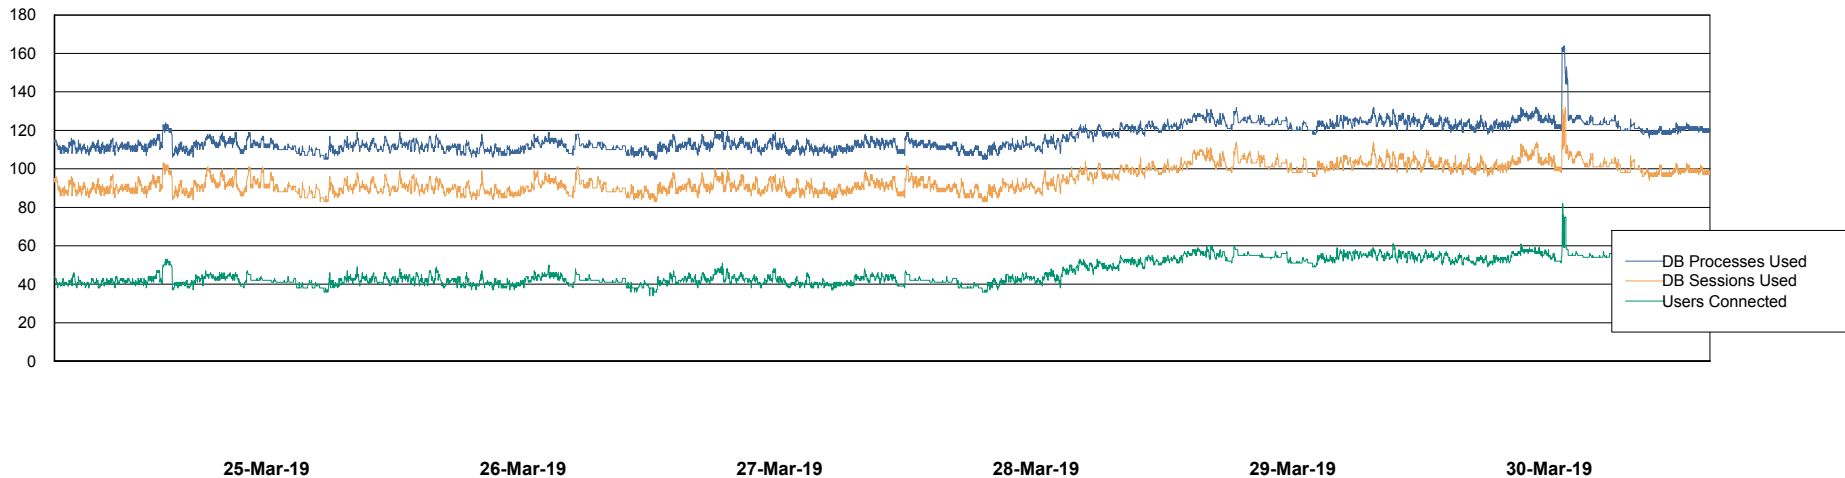

Weekly SLA Customer Report

Customer STK_Production
Database ID 82

Harddisk Usage STK_STAABSDB2 Standby DB Server

	Free disk space on c: (%)	Total disk space on c: (Gb)	Free disk space on d: (%)	Total disk space on d: (Gb)	Free disk space on e: (%)	Total disk space on e: (Gb)
30-Mar-19	65	99	65	350	28	1,000
29-Mar-19	65	99	65	350	28	1,000
28-Mar-19	65	99	65	350	28	1,000
27-Mar-19	65	99	65	350	28	1,000
26-Mar-19	65	99	65	350	28	1,000
25-Mar-19	65	99	65	350	28	1,000
24-Mar-19	65	99	65	350	28	1,000

Weekly SLA Customer Report

Customer STK_Production
Database ID 82

Database Performance STKDB_ABS1 Production Database

DB Processes Max 500
DB Sessions Max 776

Weekly SLA Customer Report

Customer STK_Production
Database ID 82