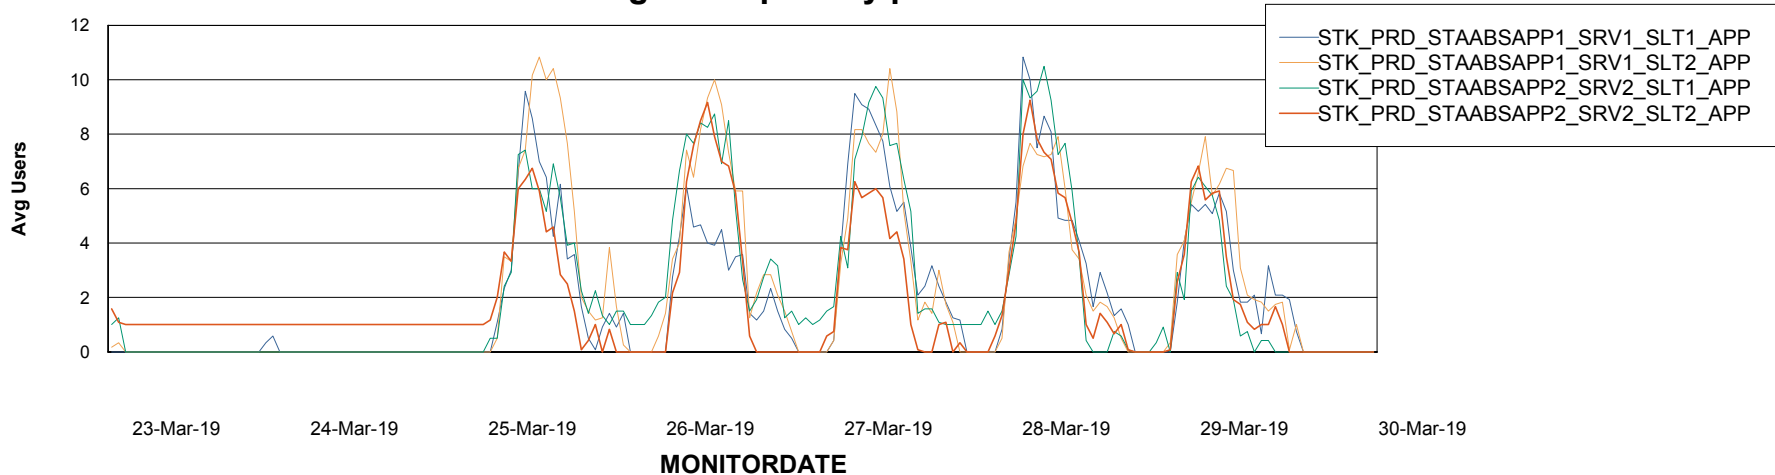

Weekly SLA Customer Report

Customer STK_Production
Database ID 82

ABSSolute Application Server Services

Avg memory used per ABS Server Service

Avg users per day per ABS server

Weekly SLA Customer Report

Customer STK_Production
Database ID 82