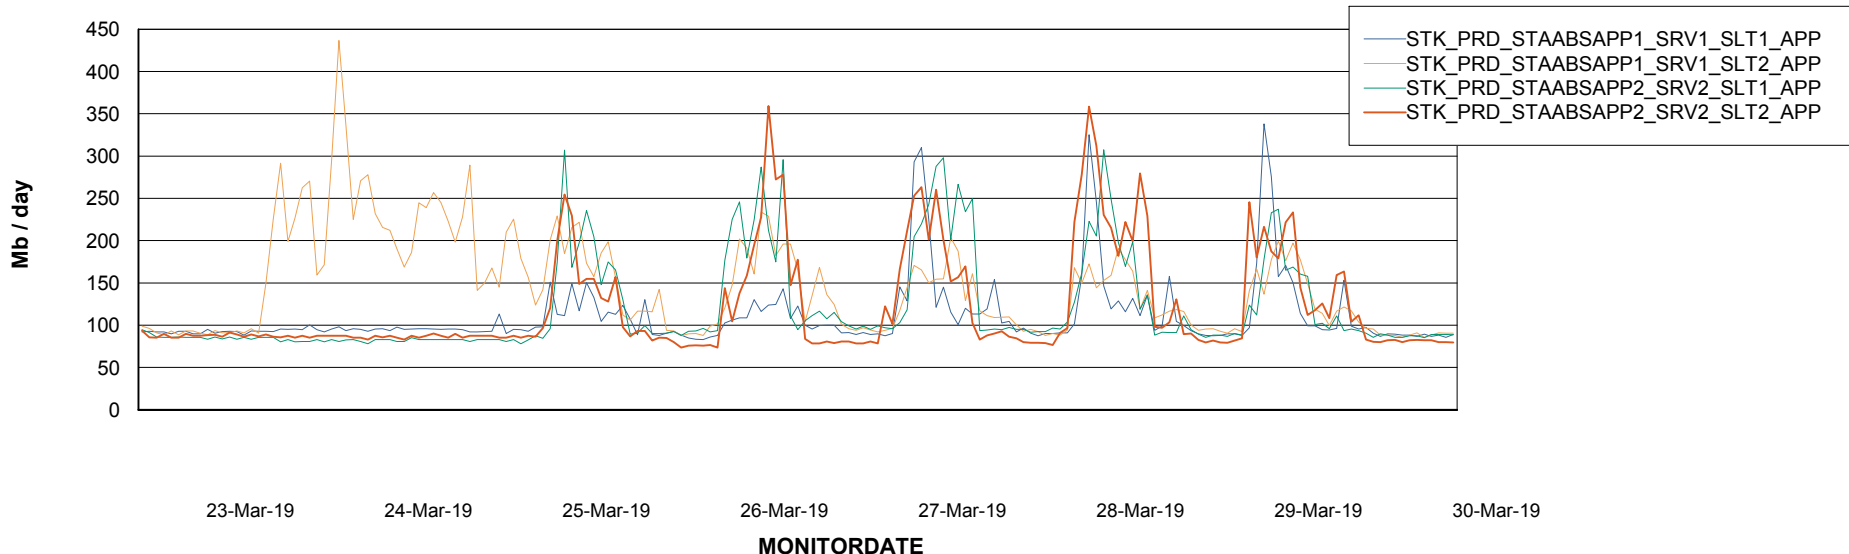

ABSSolute Application Server Services

Avg memory used per ABS Server Service