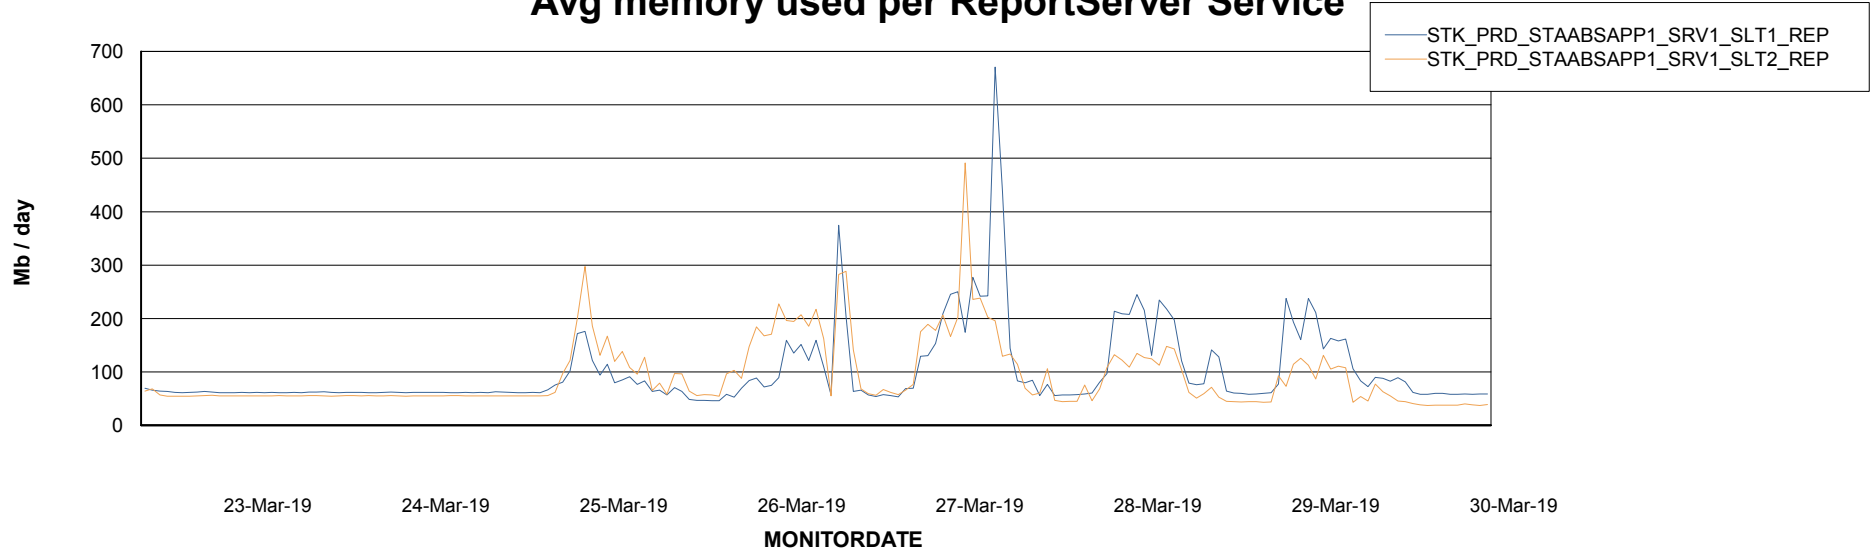

ABSSolute Application ReportServer Services

Avg memory used per ReportServer Service