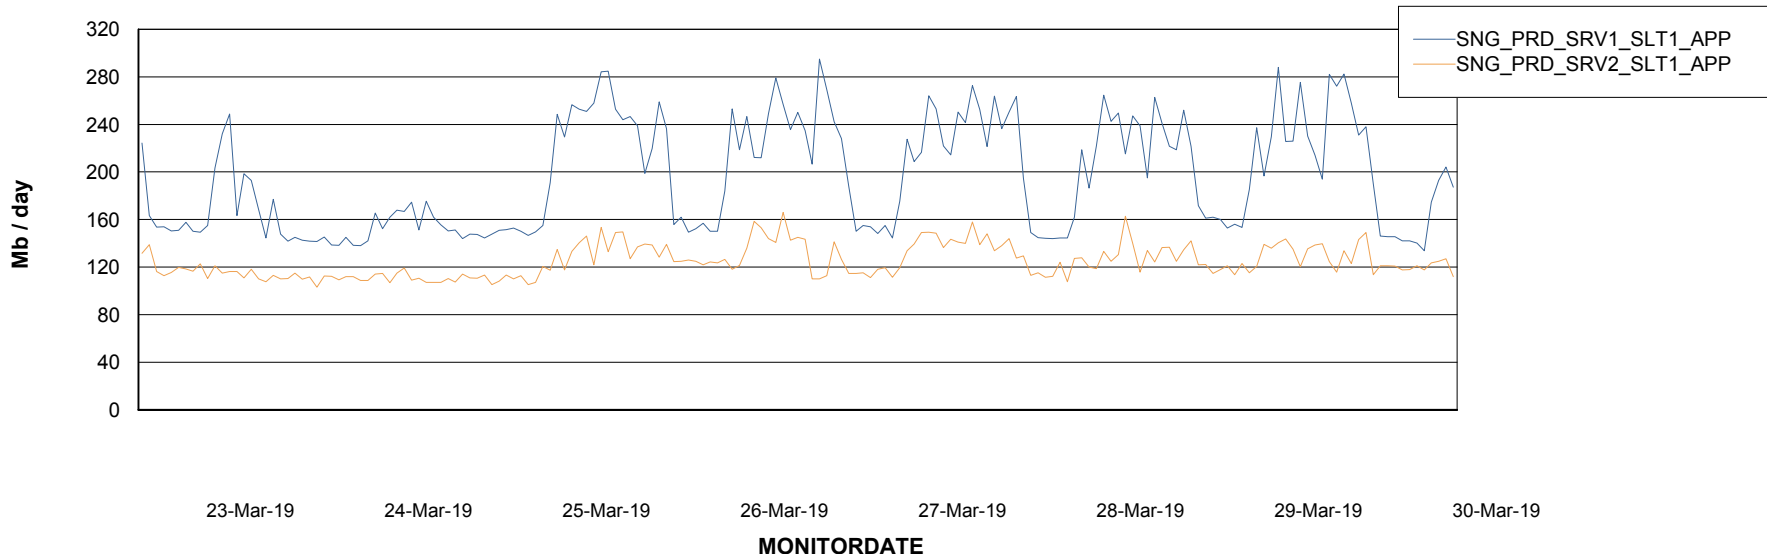

DATABASE SIZE SNGDB_Production

Database growth over last month

Database Tablespace SNGDB_Production

Date	Tablespace Name	Filesize (Gb)	Usedsize (Gb)	Percentage free
30-Mar-19	ABSDATA	22	18	18
	INDX	75	59	21
29-Mar-19	ABSDATA	22	18	18
	INDX	75	59	21
28-Mar-19	ABSDATA	22	18	18
	INDX	75	59	21
27-Mar-19	ABSDATA	22	18	18
	INDX	75	59	21
26-Mar-19	ABSDATA	22	18	18
	INDX	75	59	21
25-Mar-19	ABSDATA	22	18	18
	INDX	75	59	21
24-Mar-19	ABSDATA	22	18	18
	INDX	75	59	21

Weekly SLA Customer Report

Customer SNG_Production
Database ID 70

ABSSolute Application Server Services

Avg memory used per ABS Server Service

Avg users per day per ABS server

Weekly SLA Customer Report

Customer SNG_Production
Database ID 70