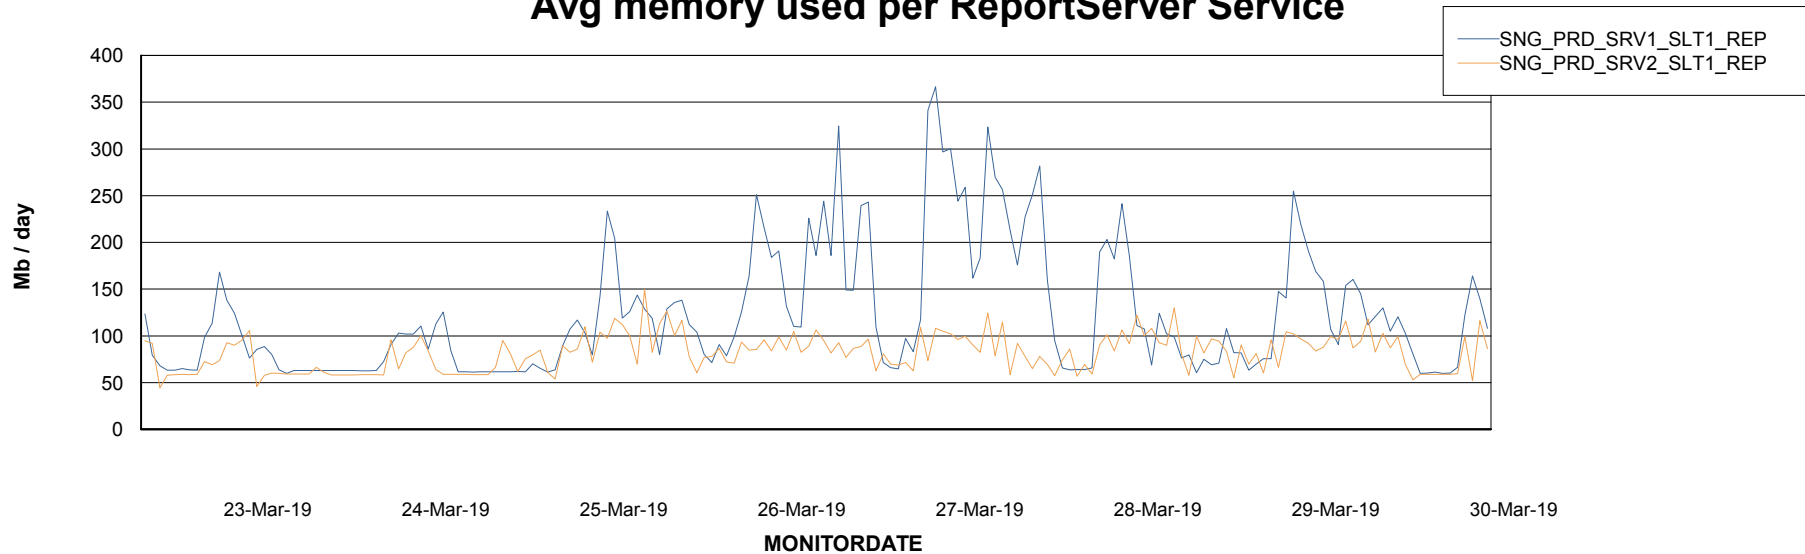

ABSSolute Application ReportServer Services

Avg memory used per ReportServer Service