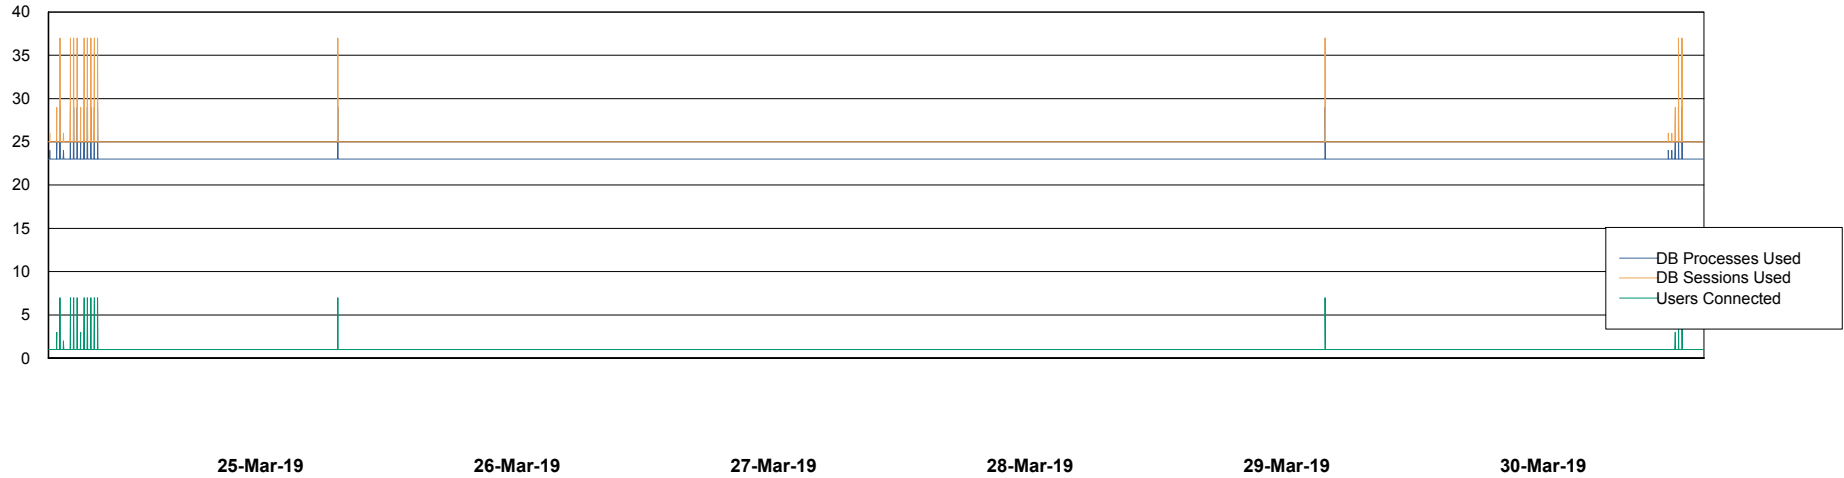

Weekly SLA Customer Report

Customer RSS Production
Database ID 52

Database Performance RSSDB_Production

Weekly SLA Customer Report

Customer RSS Production
Database ID 52

Database Performance RSSDB_Standby

Weekly SLA Customer Report