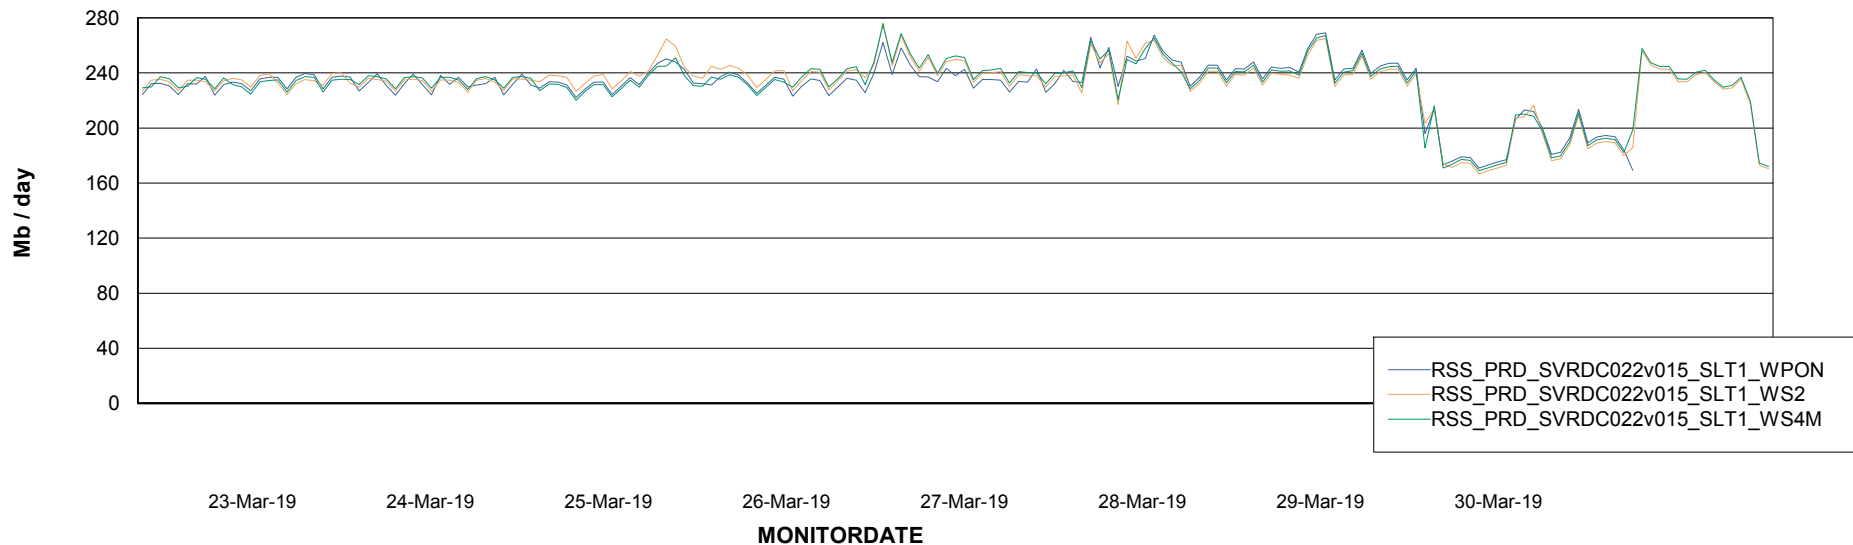

ABSSolute Application ReportServer Services

Avg memory used per ReportServer Service

Weekly SLA Customer Report

Customer RSS Production
Database ID 52

ABSolute Web Component Services

Avg memory used per ABS Web component