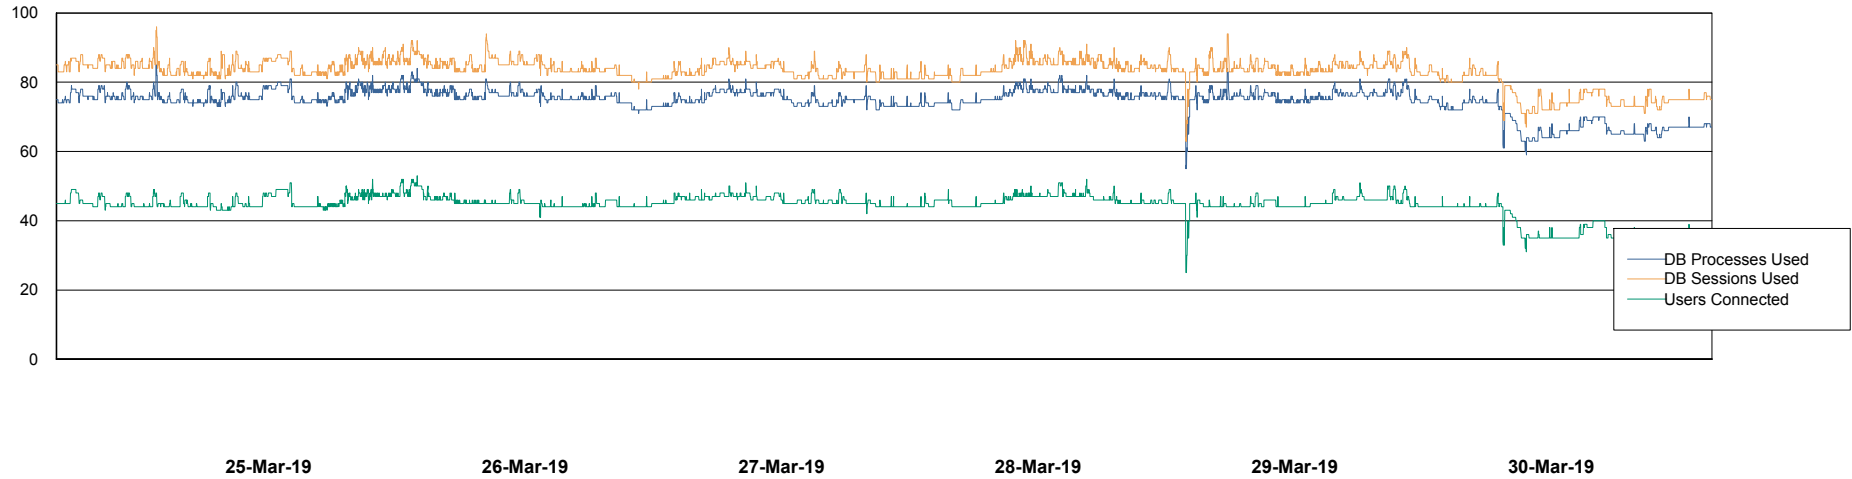

Database Performance RSSDB_Production