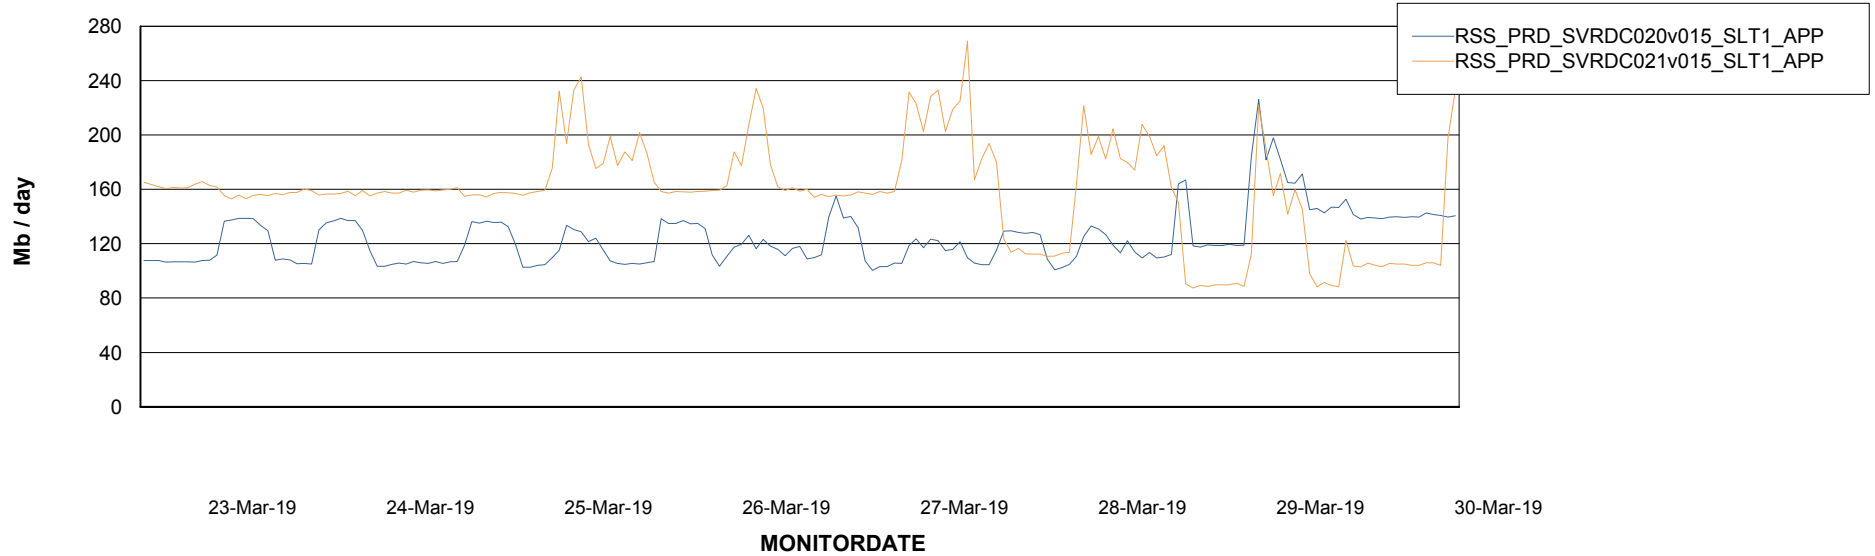

Weekly SLA Customer Report

Customer RSS Production
Database ID 52

Database Performance RSSDB_Production

Weekly SLA Customer Report

Customer RSS Production
Database ID 52

Database Performance RSSDB_Standby

Weekly SLA Customer Report

Customer RSS Production
 Database ID 52

DATABASE SIZE RSSDB_Production

Database growth over last month

Database Tablespace RSSDB_Production

Date	Tablespace Name	Filesize (Gb)	Usedsize (Gb)	Percentage free
30-Mar-19	ABSDATA	27,000	22,077	18
	INDX	35,000	29,173	17
29-Mar-19	ABSDATA	27,000	22,077	18
	INDX	35,000	29,173	17
28-Mar-19	ABSDATA	27,000	22,068	18
	INDX	35,000	29,100	17
27-Mar-19	ABSDATA	27,000	21,932	19
	INDX	35,000	29,042	17
26-Mar-19	ABSDATA	27,000	21,867	19
	INDX	35,000	29,016	17
25-Mar-19	ABSDATA	27,000	21,857	19
	INDX	35,000	28,972	17
24-Mar-19	ABSDATA	27,000	21,857	19
	INDX	35,000	28,950	17

Weekly SLA Customer Report

Customer RSS Production
Database ID 52

ABSSolute Application Server Services

Avg memory used per ABS Server Service

Avg users per day per ABS server

Weekly SLA Customer Report

Customer RSS Production
Database ID 52