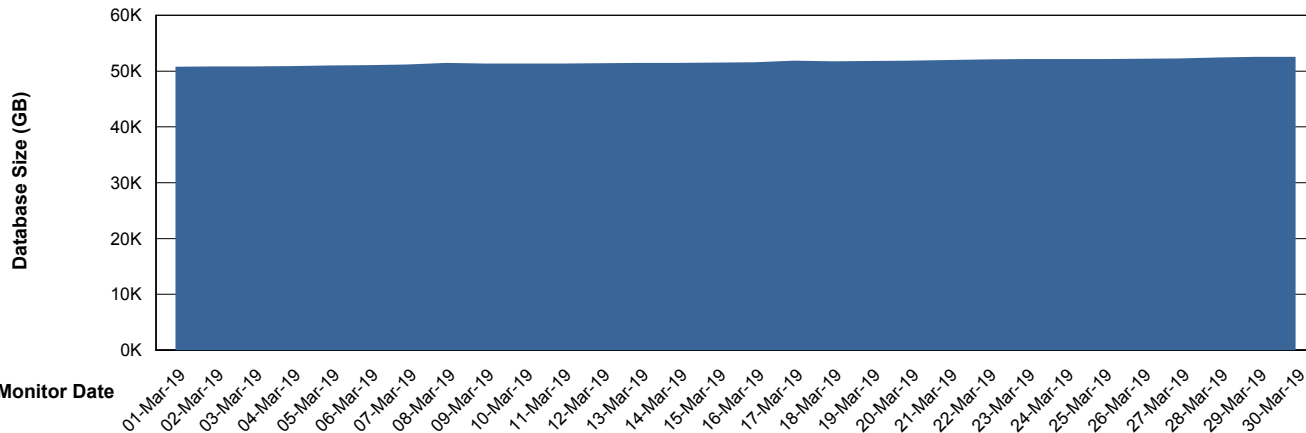

DATABASE SIZE RSSDB_Production

Database growth over last month