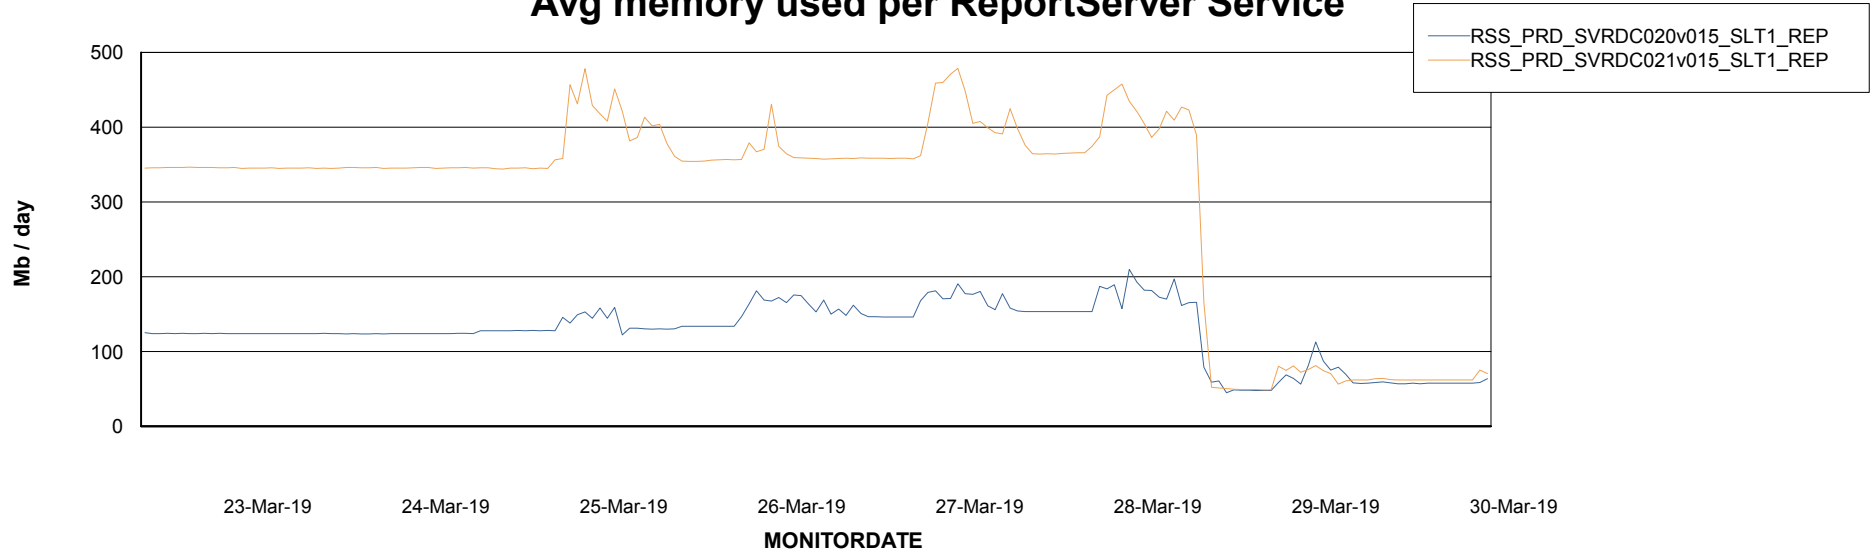

ABSSolute Application ReportServer Services

Avg memory used per ReportServer Service