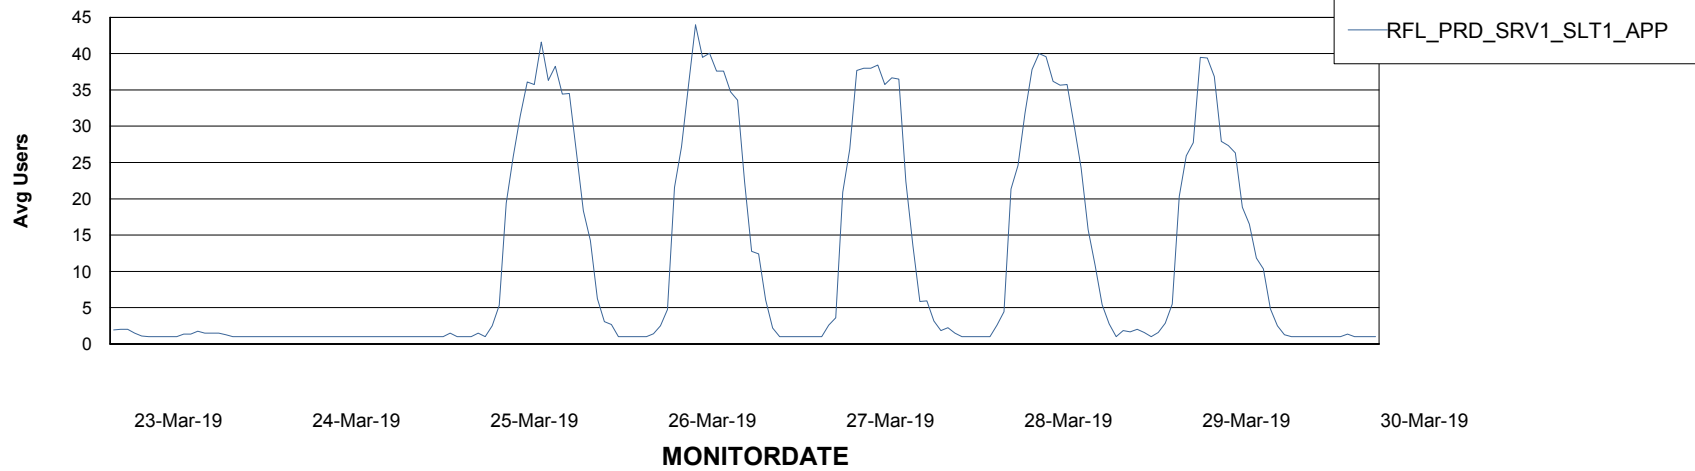

Avg users per day per ABS server