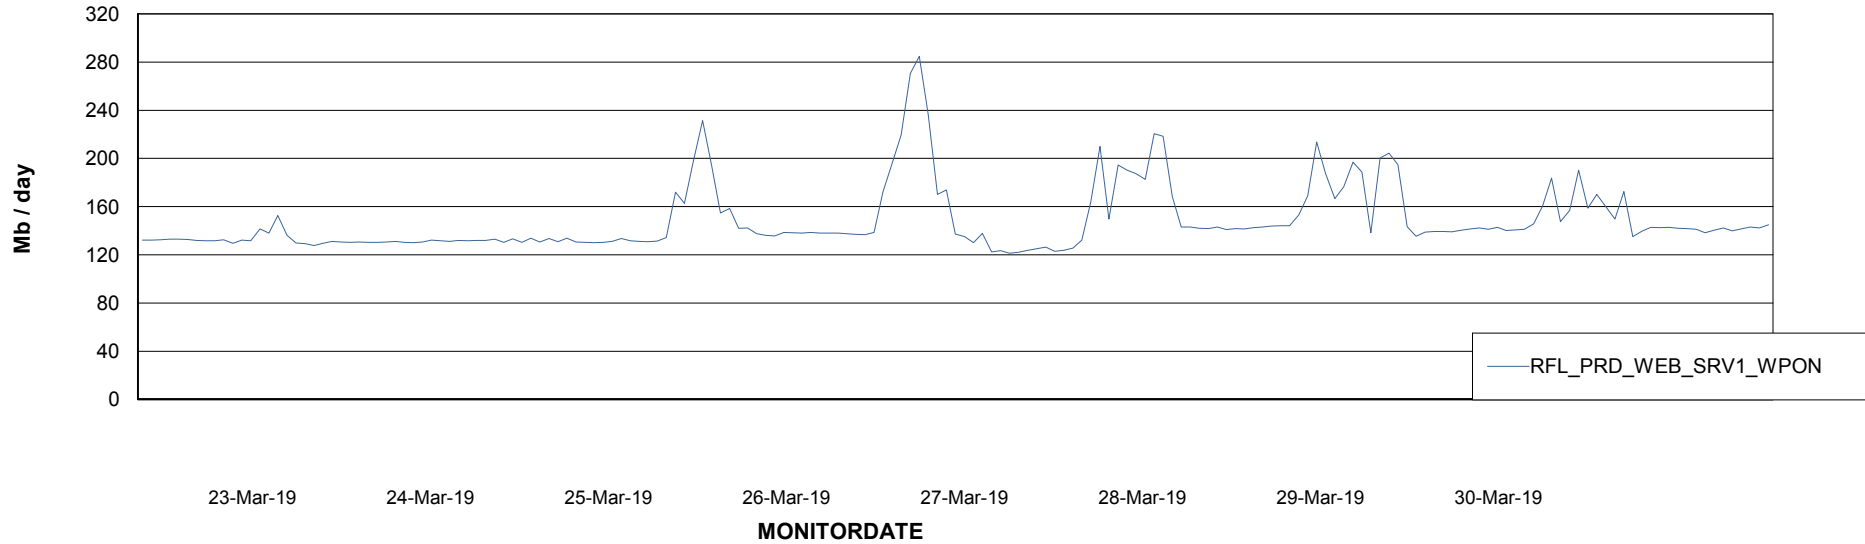

ABSSolute Web Component Services

Avg memory used per ABS Web component