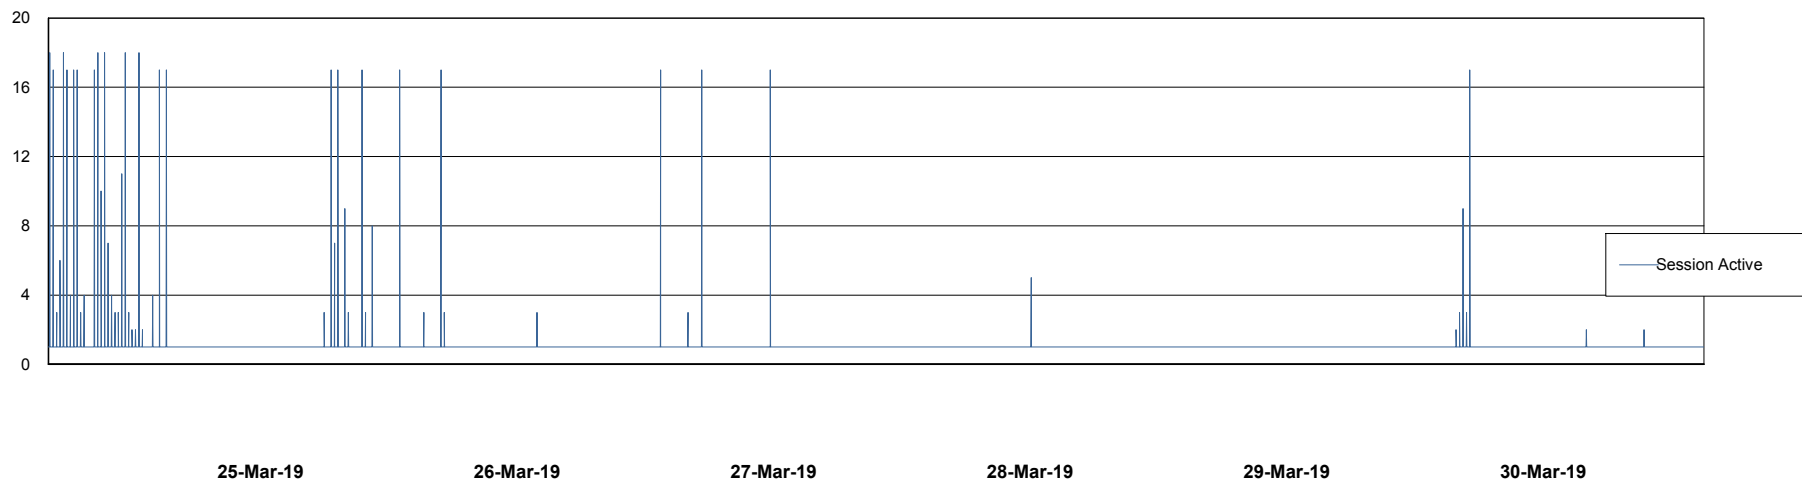

Weekly SLA Customer Report

Customer RFL_Production
Database ID 36

Database Performance RFLDB_Production

DB Processes Max 500
DB Sessions Max 784

Weekly SLA Customer Report

Customer RFL_Production
Database ID 36

Database Performance RFLDB_Standby

DB Processes Max 500
DB Sessions Max 784

Weekly SLA Customer Report

Customer RFL_Production
 Database ID 36

DATABASE SIZE RFLDB_Production

Database growth over last month