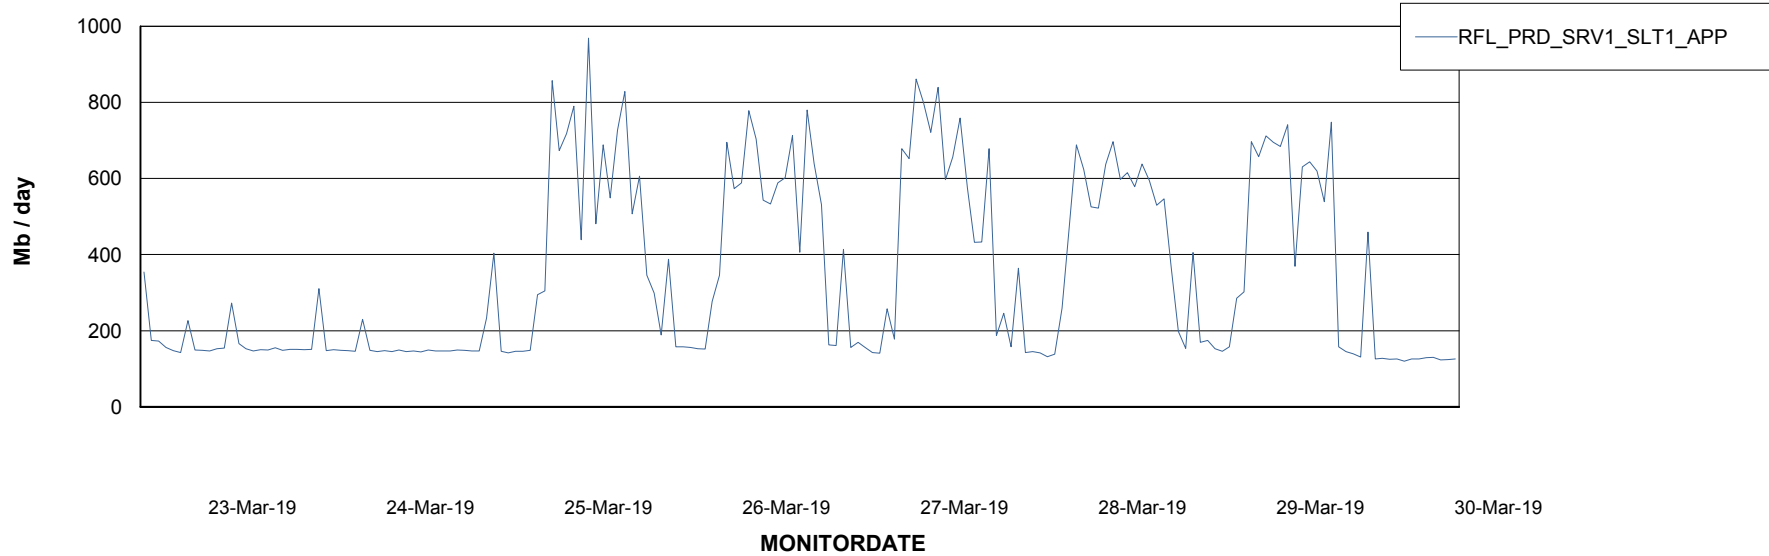

ABSSolute Application Server Services

Avg memory used per ABS Server Service