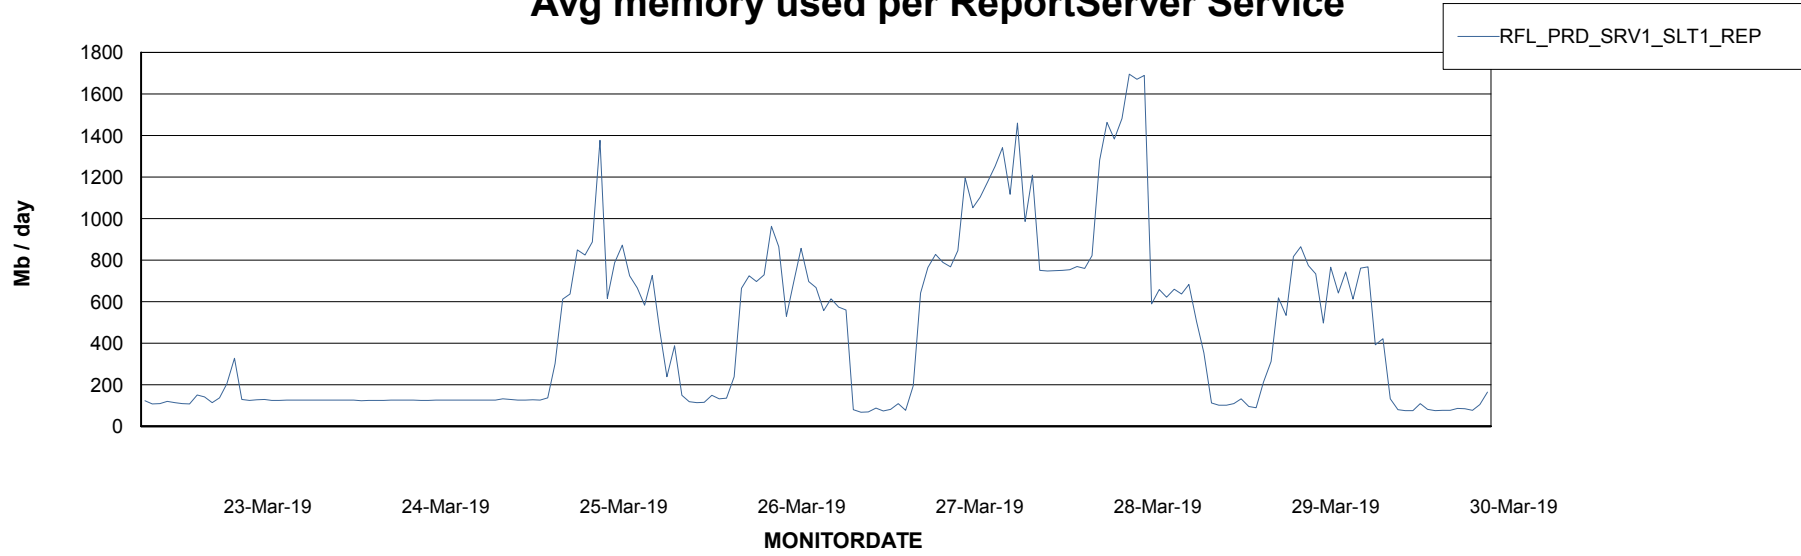

Avg memory used per ABS Server Service

Avg users per day per ABS server

Weekly SLA Customer Report

Customer RFL_Production
Database ID 36

ABSSolute Application ReportServer Services

Avg memory used per ReportServer Service