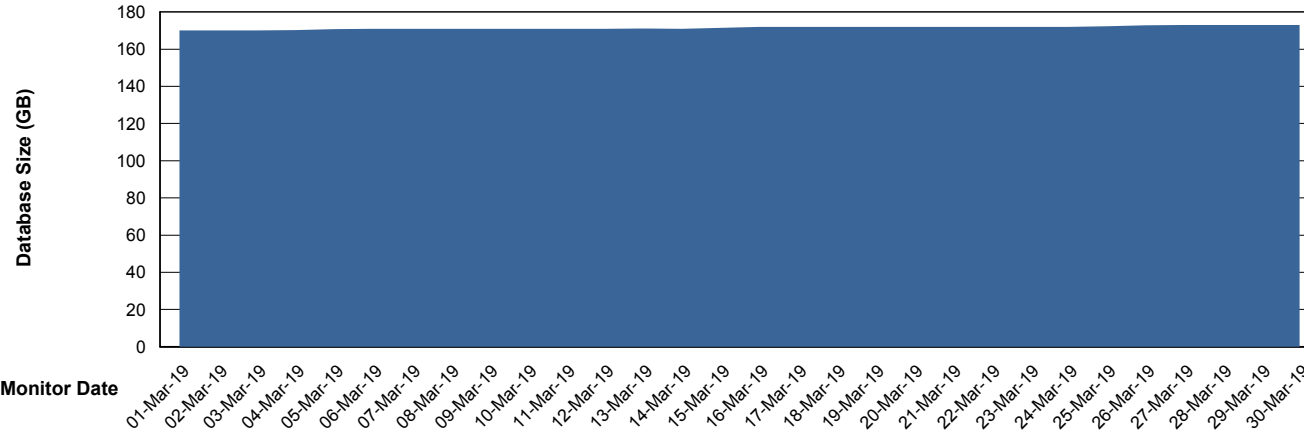

Weekly SLA Customer Report

Customer RFL_Production
Database ID 36

Database Performance RFLDB_Production

DB Processes Max 500
DB Sessions Max 784

Weekly SLA Customer Report

Customer RFL_Production
Database ID 36

Database Performance RFLDB_Standby

DB Processes Max 500
DB Sessions Max 784

Weekly SLA Customer Report

Customer RFL_Production
 Database ID 36

DATABASE SIZE RFLDB_Production

Database growth over last month

Database Tablespace RFLDB_Production

| Date | Tablespace Name | Filesize (Gb) | Usedsize (Gb) | Percentage free |
|-----------|-----------------|---------------|---------------|-----------------|
| 30-Mar-19 | ABSDATA | 62 | 47 | 24 |
| | INDX | 150 | 123 | 18 |
| 29-Mar-19 | ABSDATA | 62 | 47 | 24 |
| | INDX | 150 | 123 | 18 |
| 28-Mar-19 | ABSDATA | 62 | 47 | 24 |
| | INDX | 150 | 123 | 18 |
| 27-Mar-19 | ABSDATA | 62 | 47 | 24 |
| | INDX | 150 | 123 | 18 |
| 26-Mar-19 | ABSDATA | 62 | 47 | 24 |
| | INDX | 150 | 123 | 18 |
| 25-Mar-19 | ABSDATA | 62 | 47 | 24 |
| | INDX | 150 | 123 | 18 |
| 24-Mar-19 | ABSDATA | 62 | 47 | 24 |
| | INDX | 150 | 123 | 18 |