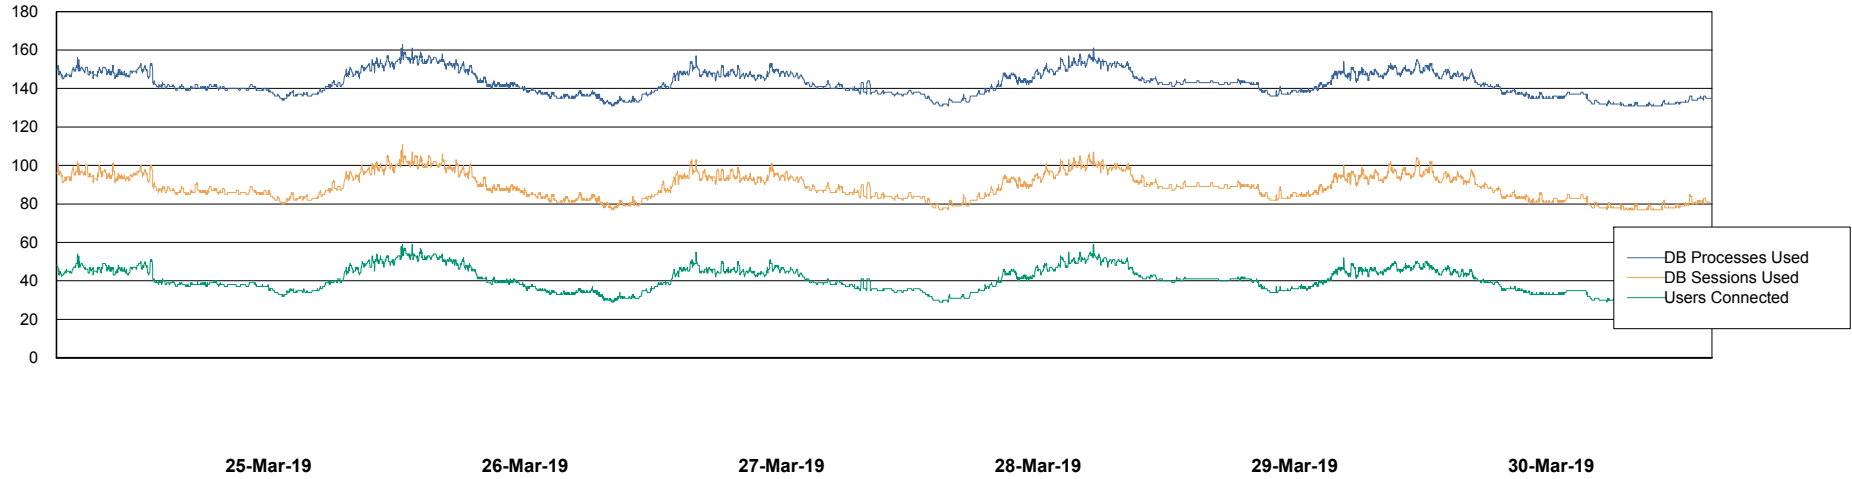

Harddisk Usage RFL_STB

| | Free disk space on c: (%) | Total disk space on c: (Gb) | Free disk space on d: (%) | Total disk space on d: (Gb) | Free disk space on e: (%) | Total disk space on e: (Gb) | Free disk space on f: (%) | Total disk space on f: (Gb) |
|-----------|---------------------------|-----------------------------|---------------------------|-----------------------------|---------------------------|-----------------------------|---------------------------|-----------------------------|
| 30-Mar-19 | 53 | 195 | 81 | 559 | 56 | 559 | 83 | 363 |
| 29-Mar-19 | 53 | 195 | 81 | 559 | 56 | 559 | 81 | 363 |
| 28-Mar-19 | 53 | 195 | 81 | 559 | 56 | 559 | 81 | 363 |
| 27-Mar-19 | 53 | 195 | 81 | 559 | 56 | 559 | 81 | 363 |
| 26-Mar-19 | 53 | 195 | 81 | 559 | 56 | 559 | 81 | 363 |
| 25-Mar-19 | 53 | 195 | 81 | 559 | 56 | 559 | 82 | 363 |
| 24-Mar-19 | 53 | 195 | 81 | 559 | 56 | 559 | 82 | 363 |

Weekly SLA Customer Report

Customer RFL_Production
Database ID 36

Database Performance RFLDB_Production

DB Processes Max 500
DB Sessions Max 784

Weekly SLA Customer Report

Customer RFL_Production
Database ID 36