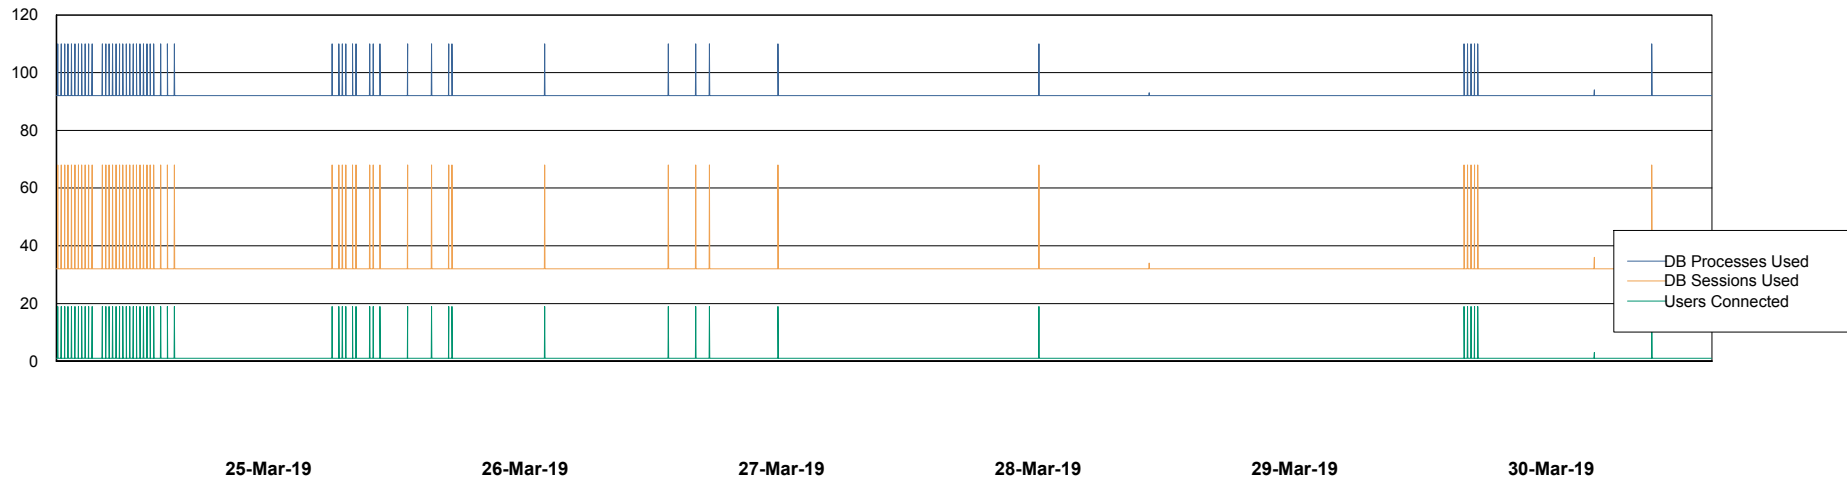

Weekly SLA Customer Report

Customer RFL_Production
Database ID 36

Database Performance RFLDB_Production

DB Processes Max 500
DB Sessions Max 784

Weekly SLA Customer Report

Customer RFL_Production
Database ID 36

Database Performance RFLDB_Standby

DB Processes Max 500
DB Sessions Max 784

Weekly SLA Customer Report

Customer RFL_Production
 Database ID 36

DATABASE SIZE RFLDB_Production

Database growth over last month