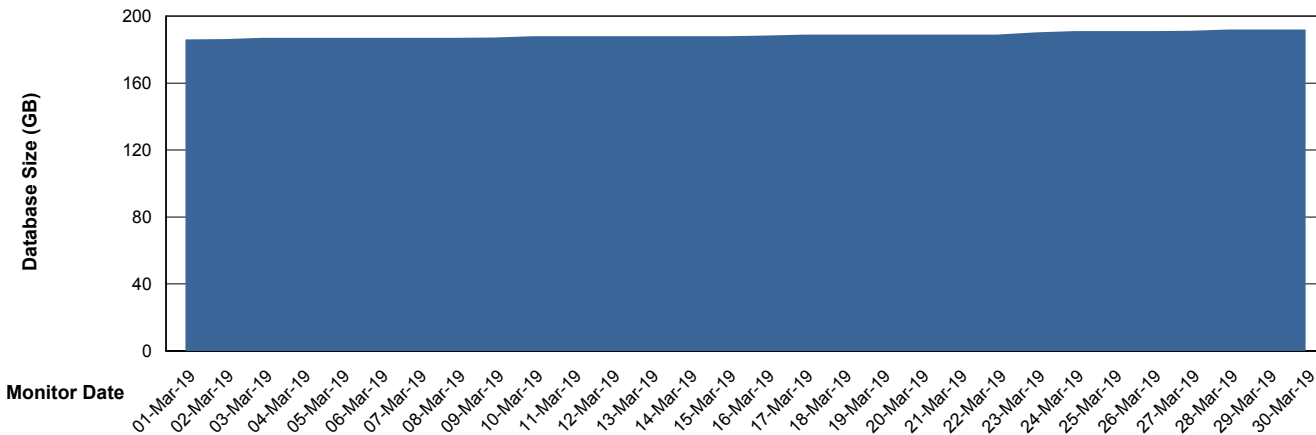

Customer NIX_Production
Database ID 51

Database Performance NIXDB_Standby

Weekly SLA Customer Report

Customer NIX_Production
Database ID 51

DATABASE SIZE NIXDB_BI

Database growth over last month

DATABASE SIZE NIXDB_Production

Database growth over last month

Weekly SLA Customer Report

Customer NIX_Production
Database ID 51

Database Tablespace		NIXDB_BI		
Date	Tablespace Name	Filesize (Gb)	Usedsize (Gb)	Percentage free
30-Mar-19	ABSDATA	68	56	18
	INDX	66	55	17
29-Mar-19	ABSDATA	68	56	18
	INDX	66	55	17
28-Mar-19	ABSDATA	68	56	18
	INDX	66	55	17
27-Mar-19	ABSDATA	68	56	18
	INDX	66	55	17
26-Mar-19	ABSDATA	68	56	18
	INDX	66	55	17
25-Mar-19	ABSDATA	68	56	18
	INDX	66	55	17
24-Mar-19	ABSDATA	68	56	18
	INDX	66	55	17