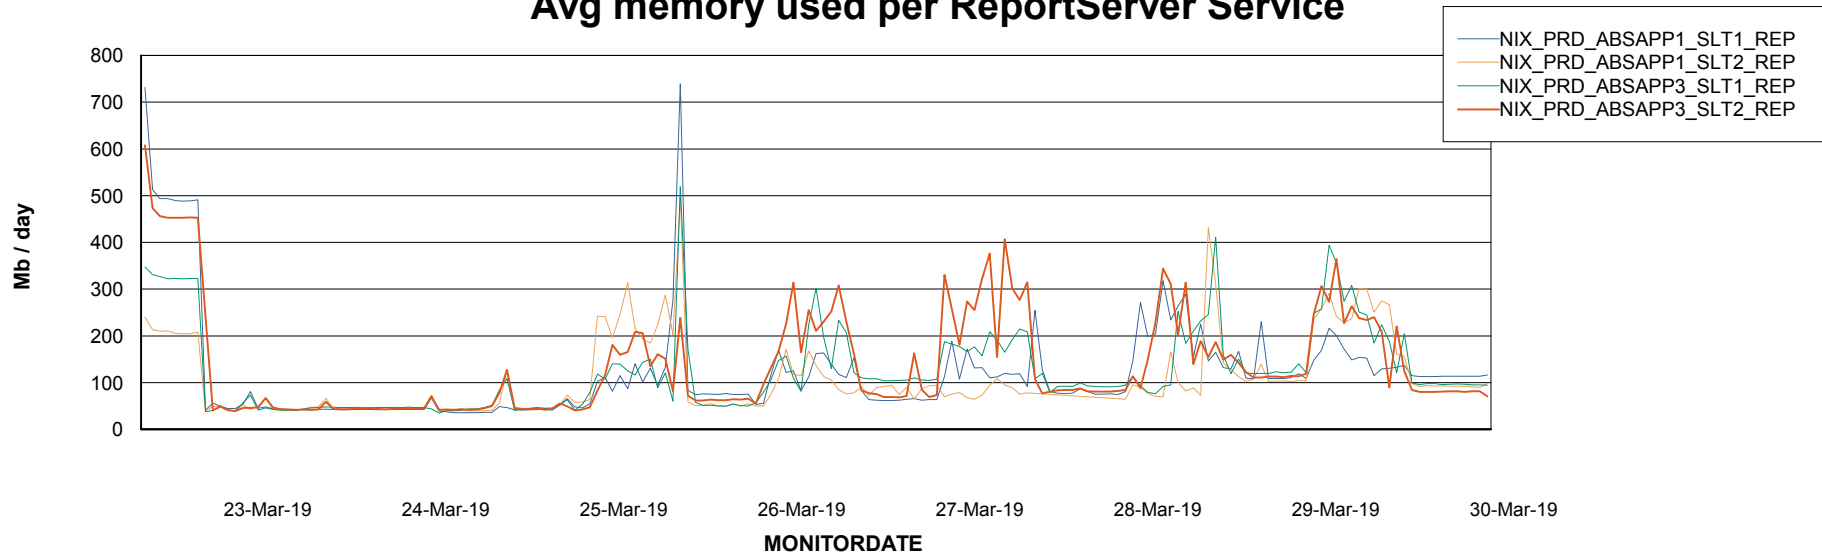

Avg users per day per ABS server

Weekly SLA Customer Report

Customer NIX_Production
Database ID 51

ABSSolute Application ReportServer Services

Avg memory used per ReportServer Service

Weekly SLA Customer Report