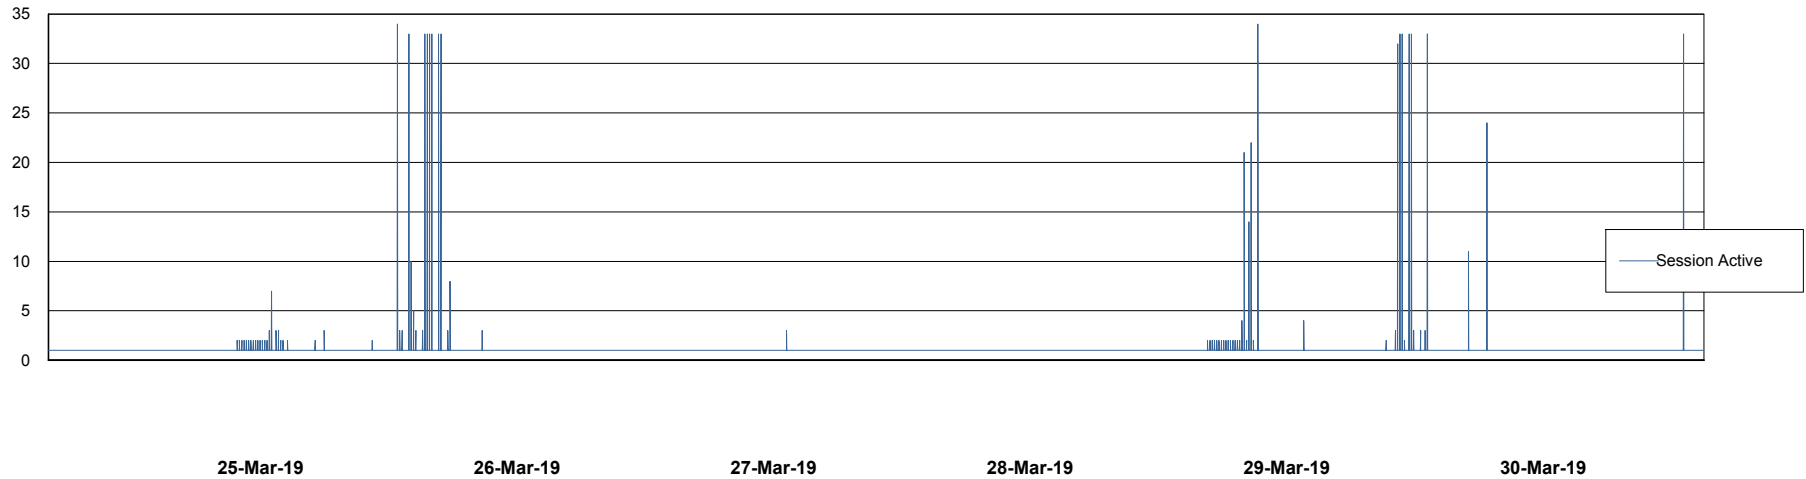

Database Performance NIXDB_Standby