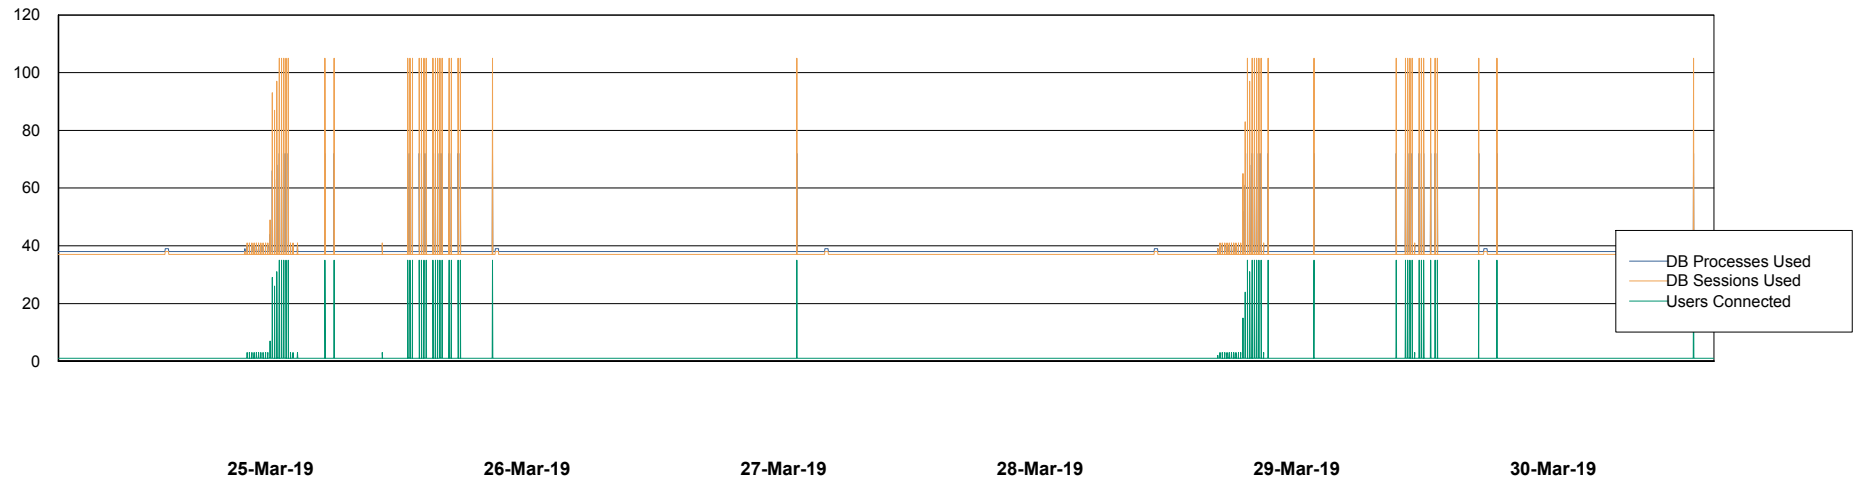

Database Performance NIXDB_Standby