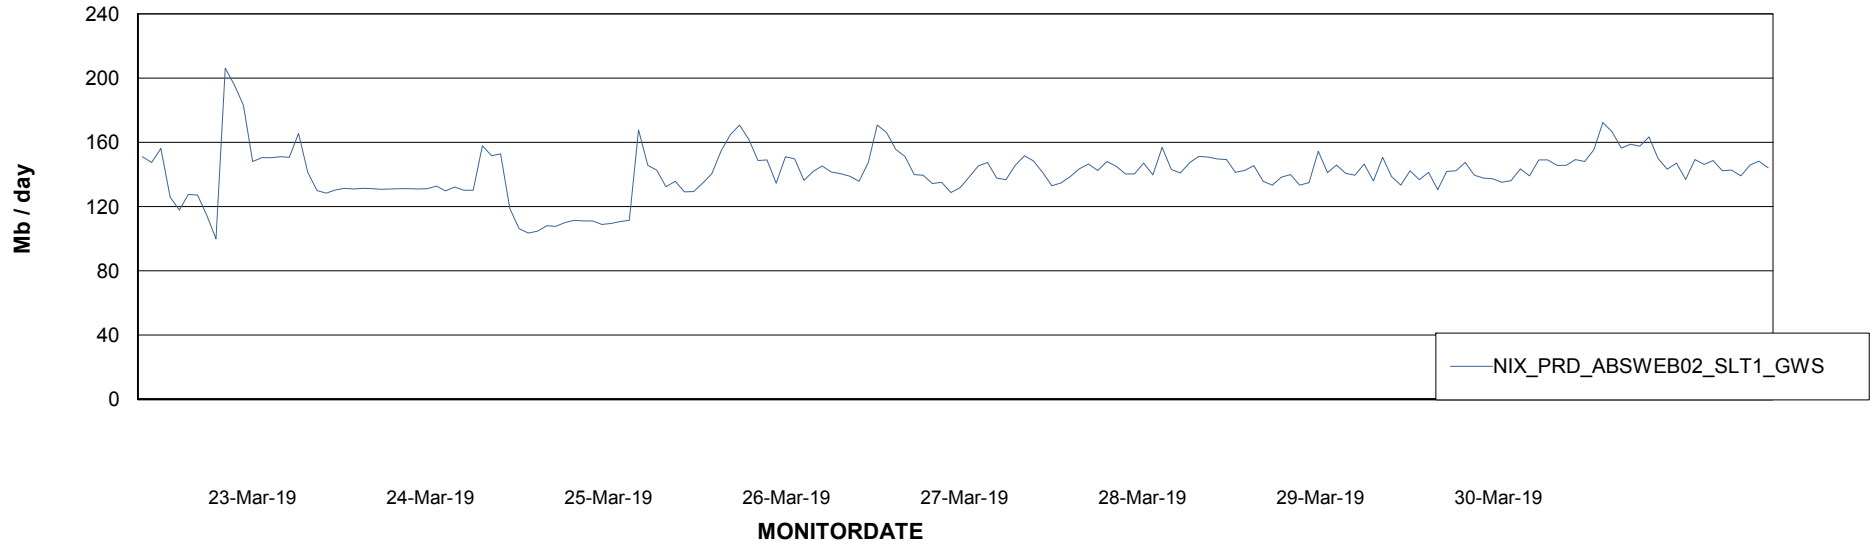

ABSSolute Web Component Services

Avg memory used per ABS Web component