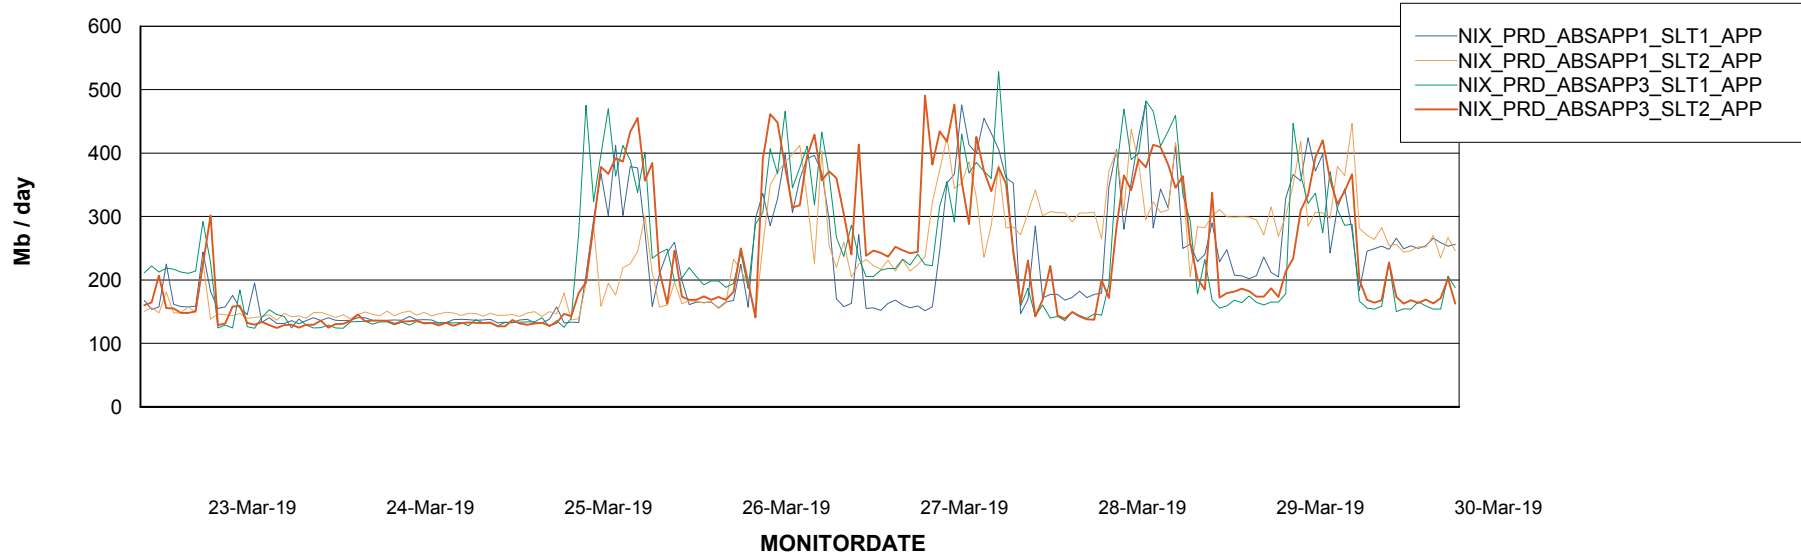

Standby Database Health NIX_Production

Recovery lag for last 7 days

Weekly SLA Customer Report

Customer NIX_Production
Database ID 51

ABSSolute Application Server Services

Avg memory used per ABS Server Service