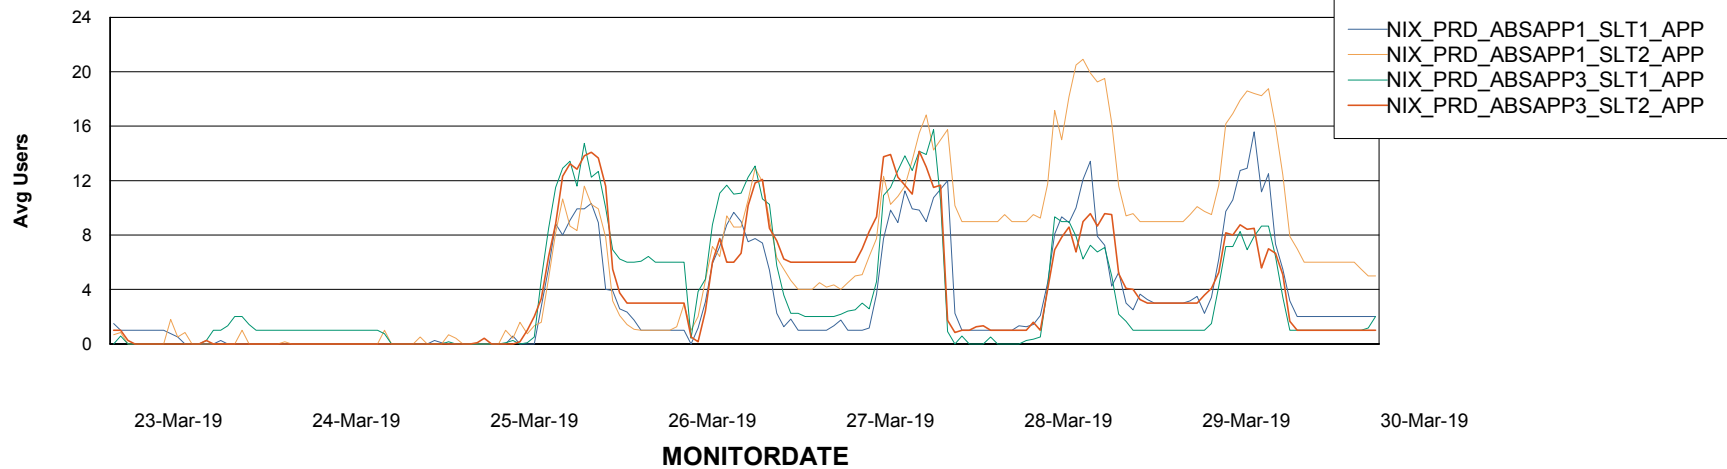

Avg users per day per ABS server