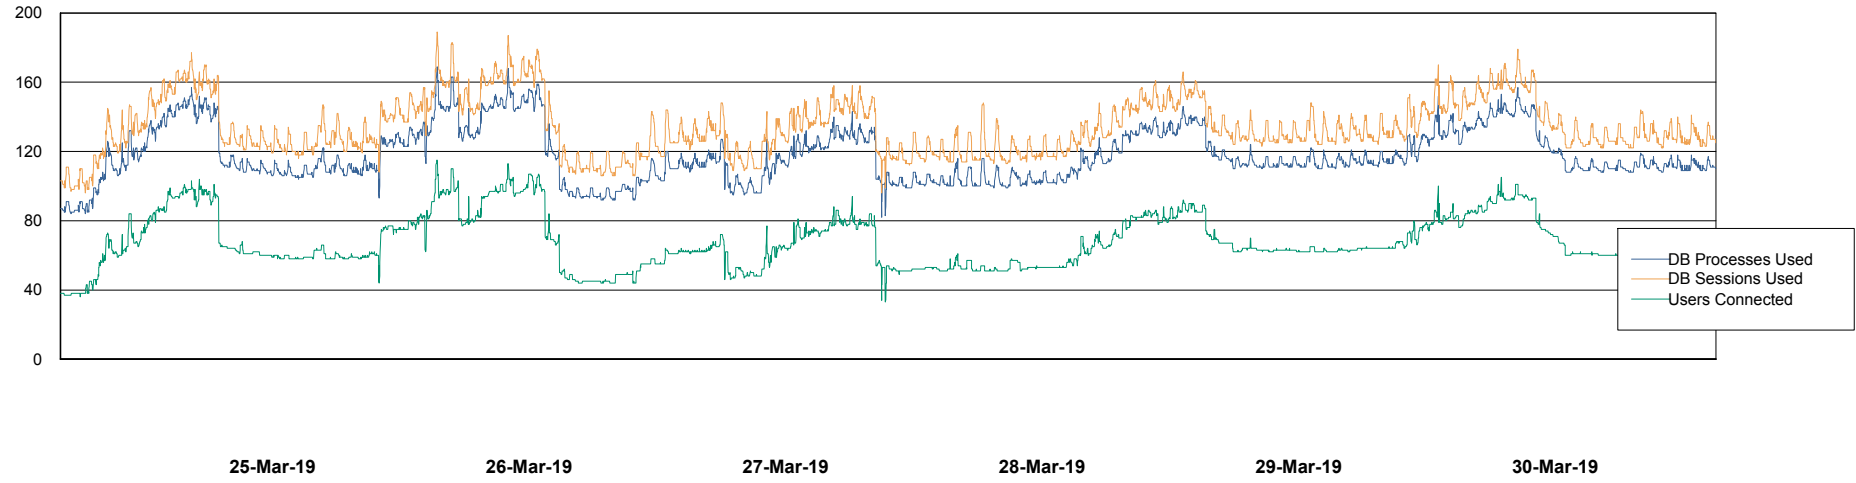

Weekly SLA Customer Report

Customer NIX_Production
Database ID 51

Database Performance NIXDB_BI

Weekly SLA Customer Report

Customer NIX_Production
Database ID 51

Database Performance NIXDB_Production

Weekly SLA Customer Report