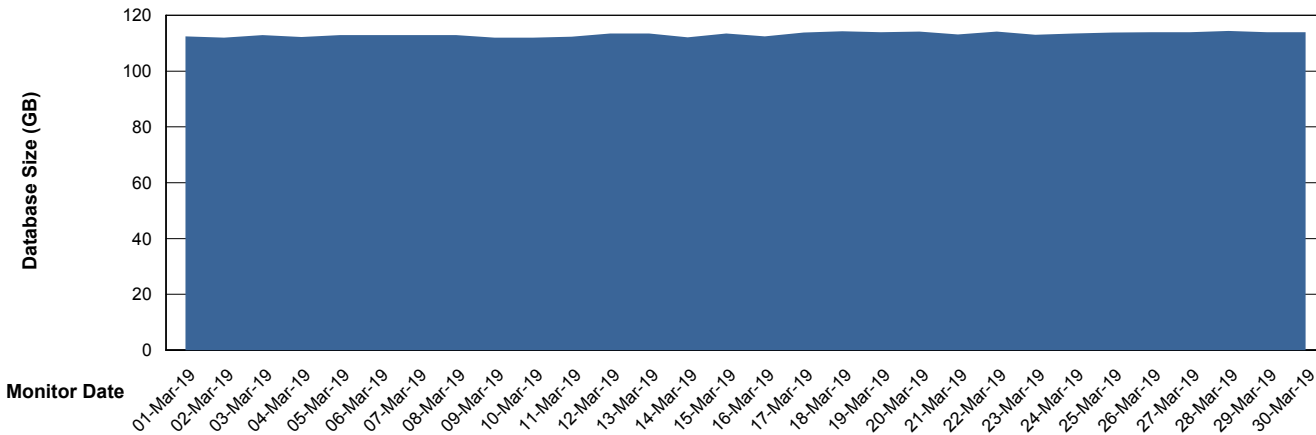

Customer NIX_Production
Database ID 51

Database Performance NIXDB_Standby

Weekly SLA Customer Report

Customer NIX_Production
Database ID 51

DATABASE SIZE NIXDB_BI

Database growth over last month

DATABASE SIZE NIXDB_Production

Database growth over last month

Weekly SLA Customer Report

Customer NIX_Production
Database ID 51

Database Tablespace		NIXDB_BI		
Date	Tablespace Name	Filesize (Gb)	Usedsize (Gb)	Percentage free
30-Mar-19	ABSDATA	68	56	18
	INDX	66	55	17
29-Mar-19	ABSDATA	68	56	18
	INDX	66	55	17
28-Mar-19	ABSDATA	68	56	18
	INDX	66	55	17
27-Mar-19	ABSDATA	68	56	18
	INDX	66	55	17
26-Mar-19	ABSDATA	68	56	18
	INDX	66	55	17
25-Mar-19	ABSDATA	68	56	18
	INDX	66	55	17
24-Mar-19	ABSDATA	68	56	18
	INDX	66	55	17