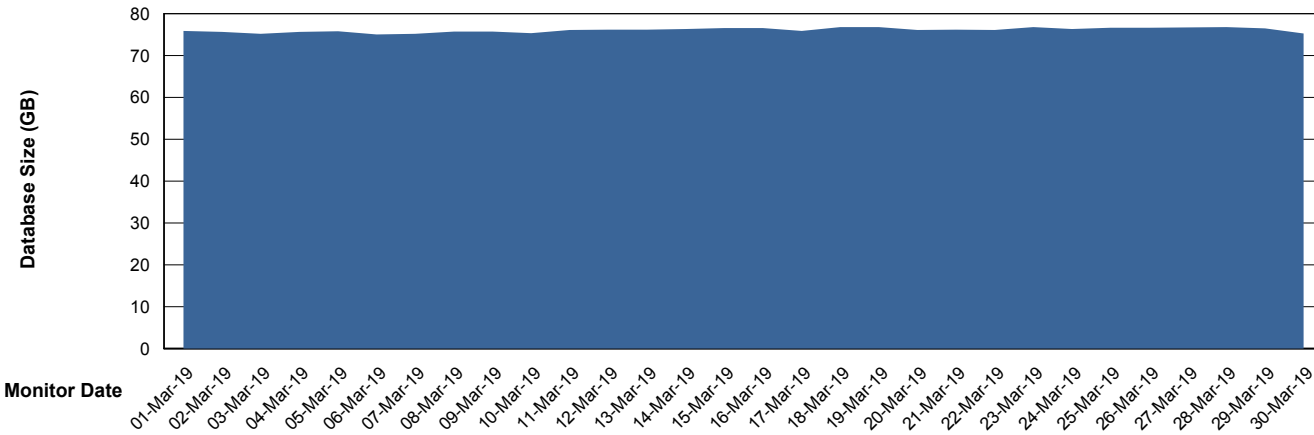

Weekly SLA Customer Report

Customer LLG_Production
Database ID 53

DATABASE SIZE LLGDB_Production

Database growth over last month

DATABASE SIZE LLGDBBI_Production

Database growth over last month

Weekly SLA Customer Report

Customer LLG_Production
 Database ID 53

Database Tablespace LLGDB_Production

Date	Tablespace Name	Filesize (Gb)	Usedsize (Gb)	Percentage free
30-Mar-19	ABSDATA	98	80	18
	INDX	125	107	14
29-Mar-19	ABSDATA	98	80	18
	INDX	125	107	14
28-Mar-19	ABSDATA	98	80	18
	INDX	125	107	14
27-Mar-19	ABSDATA	98	80	18
	INDX	125	107	14
26-Mar-19	ABSDATA	98	80	18
	INDX	125	107	14
25-Mar-19	ABSDATA	98	80	18
	INDX	125	106	15
24-Mar-19	ABSDATA	98	79	19
	INDX	125	106	15