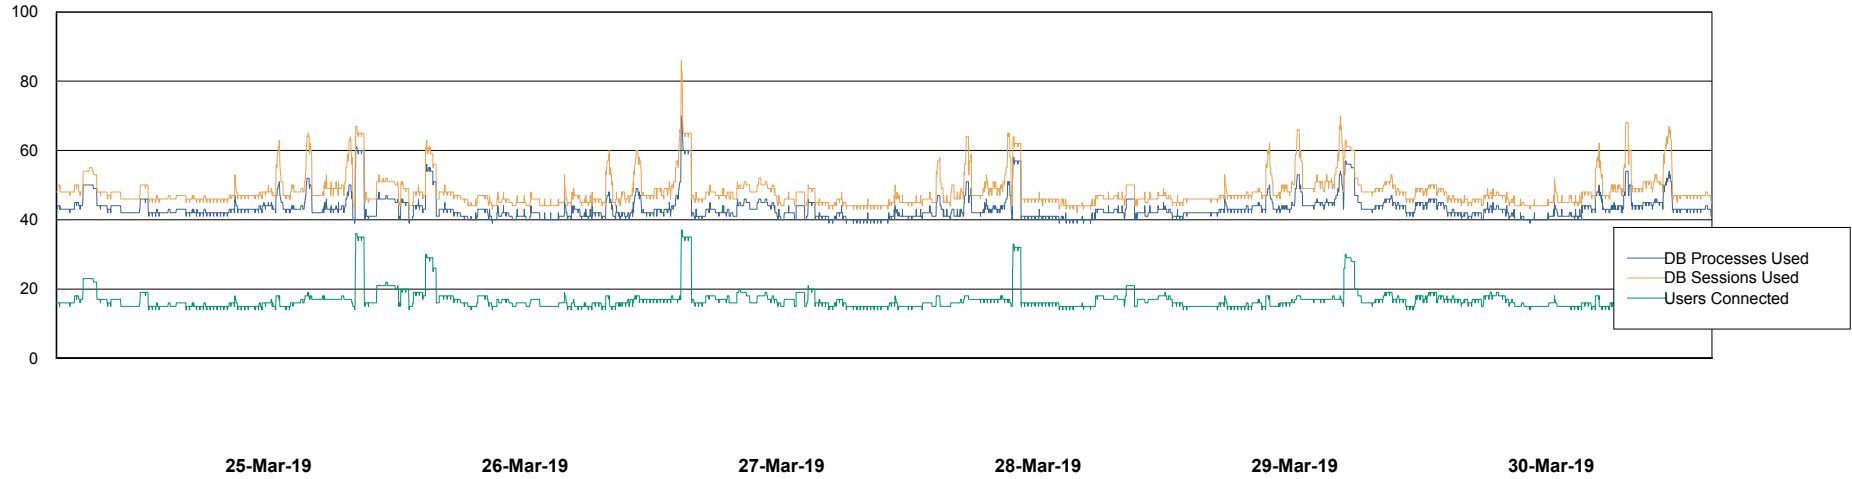

Database Performance LLGDB_Standby

DB Processes Max 1,000
DB Sessions Max 1,536

Weekly SLA Customer Report

Customer LLG_Production
Database ID 53

Database Performance LLGDBBI_Production

DB Processes Max 500
DB Sessions Max 780