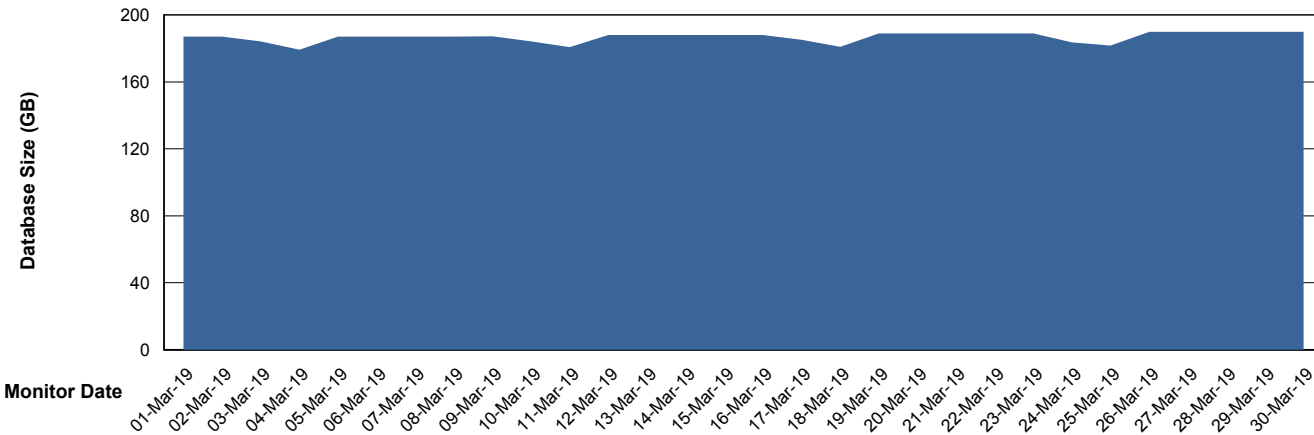

DATABASE SIZE LLGDB_Production

Database growth over last month