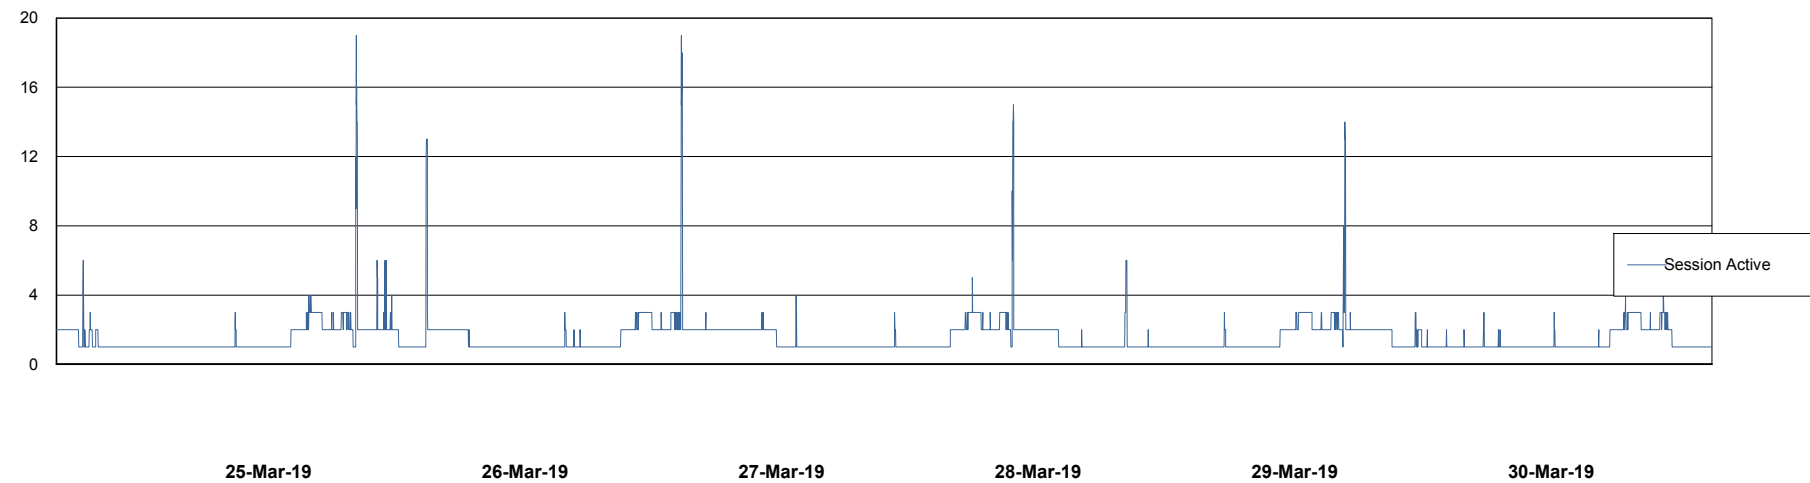

Database Performance LLGDB_Standby

DB Processes Max 1,000
DB Sessions Max 1,536

Weekly SLA Customer Report

Customer LLG_Production
Database ID 53

Database Performance LLGDBBI_Production

DB Processes Max 500
DB Sessions Max 780

Weekly SLA Customer Report

Customer LLG_Production
Database ID 53

DATABASE SIZE LLGDB_Production

Database growth over last month

DATABASE SIZE LLGDBBI_Production

Database growth over last month

Weekly SLA Customer Report