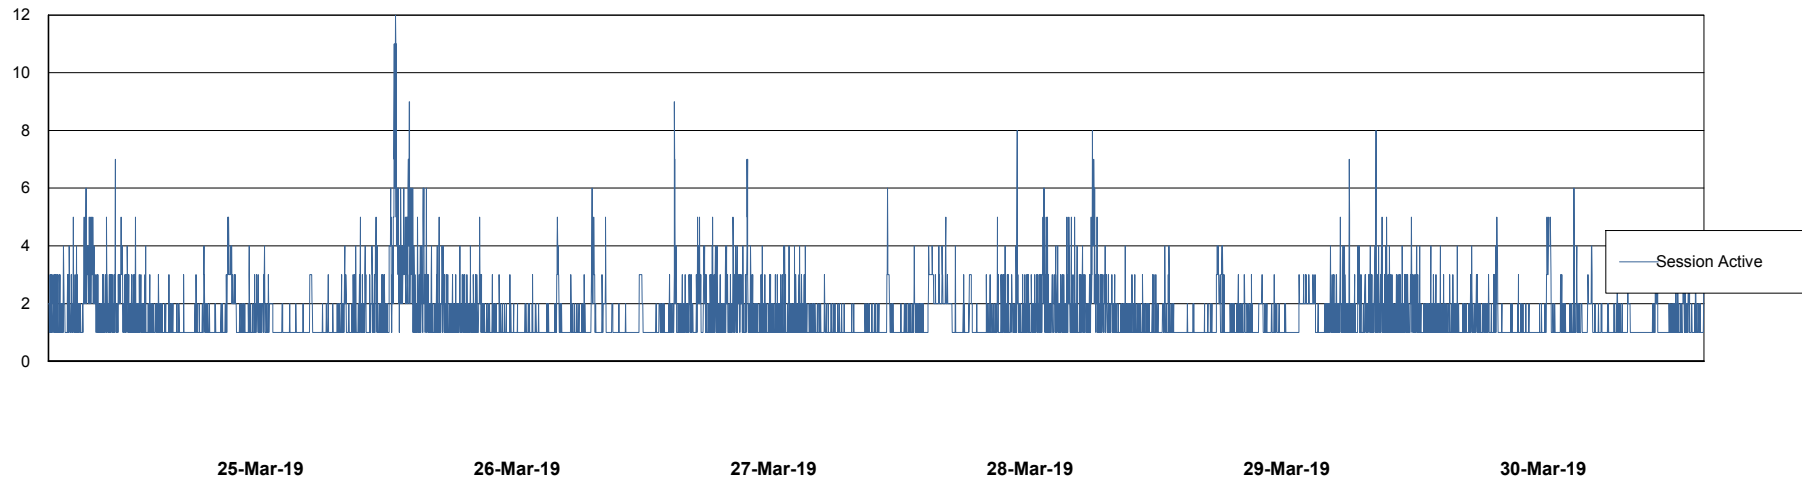

Database Performance LLGDB_Production

DB Processes Max 520
DB Sessions Max 804