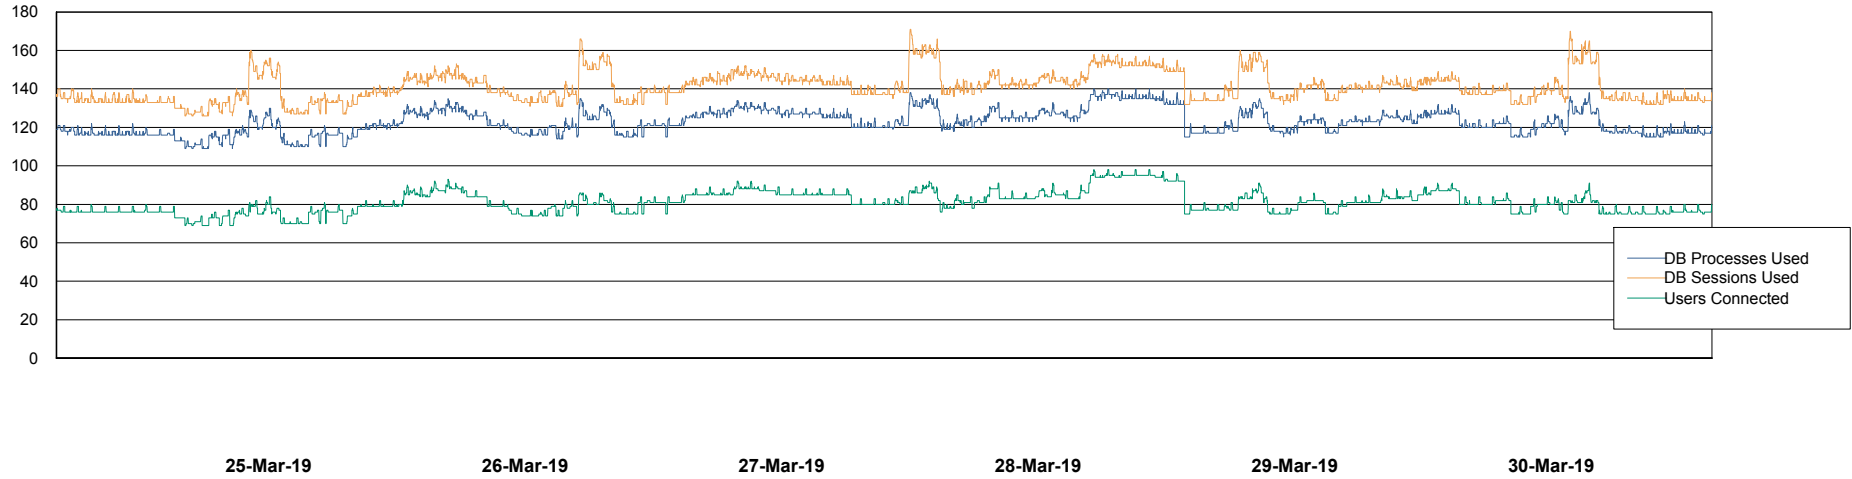

Database Performance LLGDB_Production

DB Processes Max 520
DB Sessions Max 804