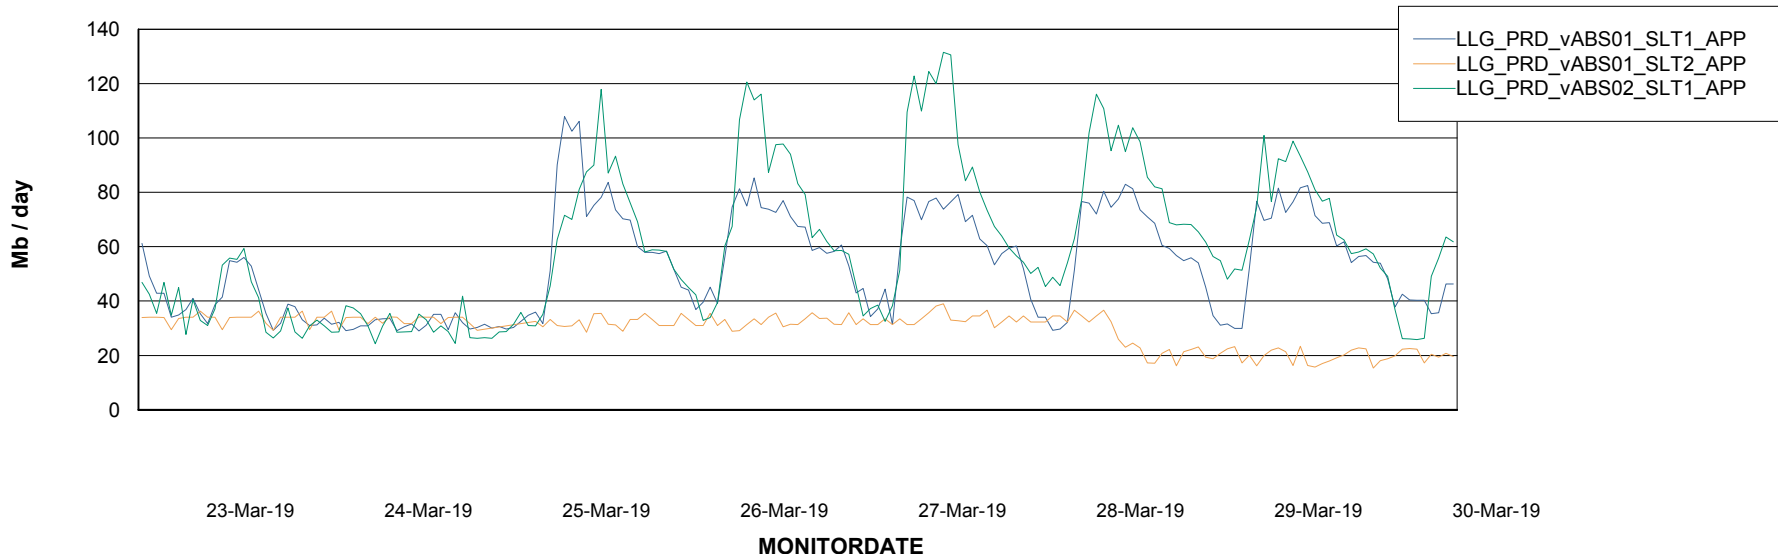

ABSolute Application Server Services

Avg memory used per ABS Server Service