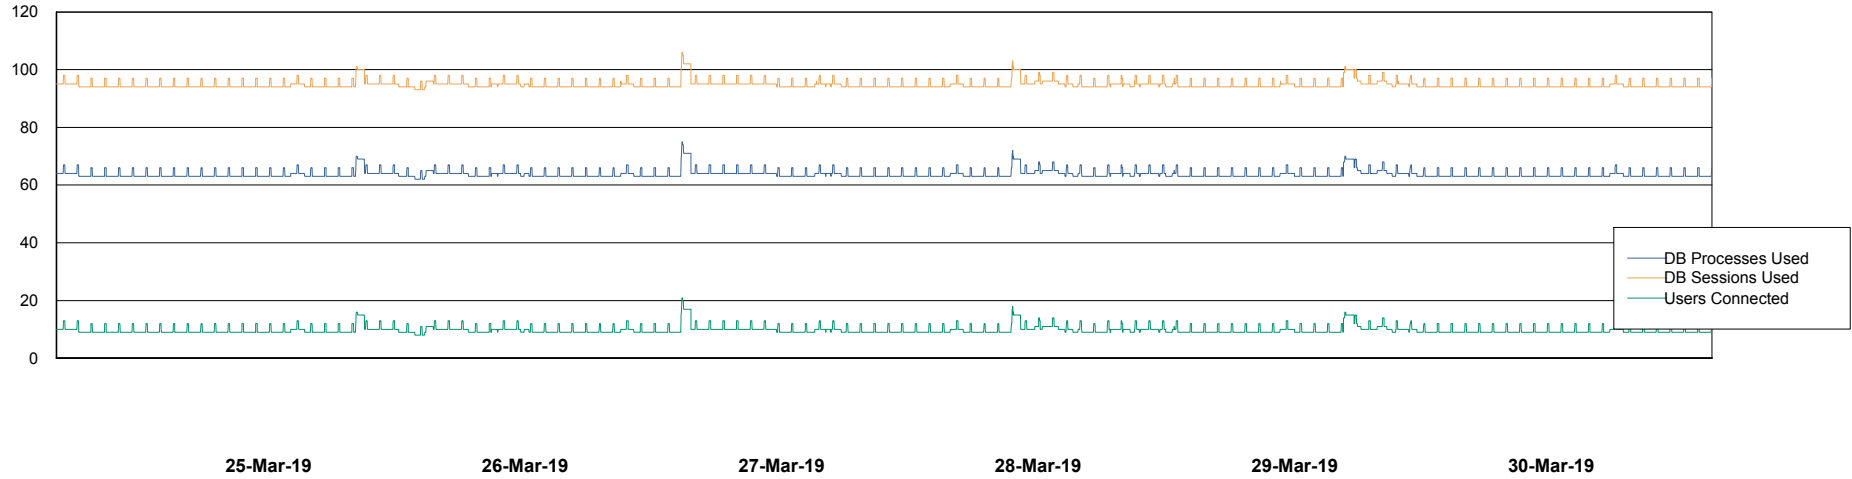

Database Performance LLGDB_Standby

DB Processes Max 1,000
DB Sessions Max 1,536