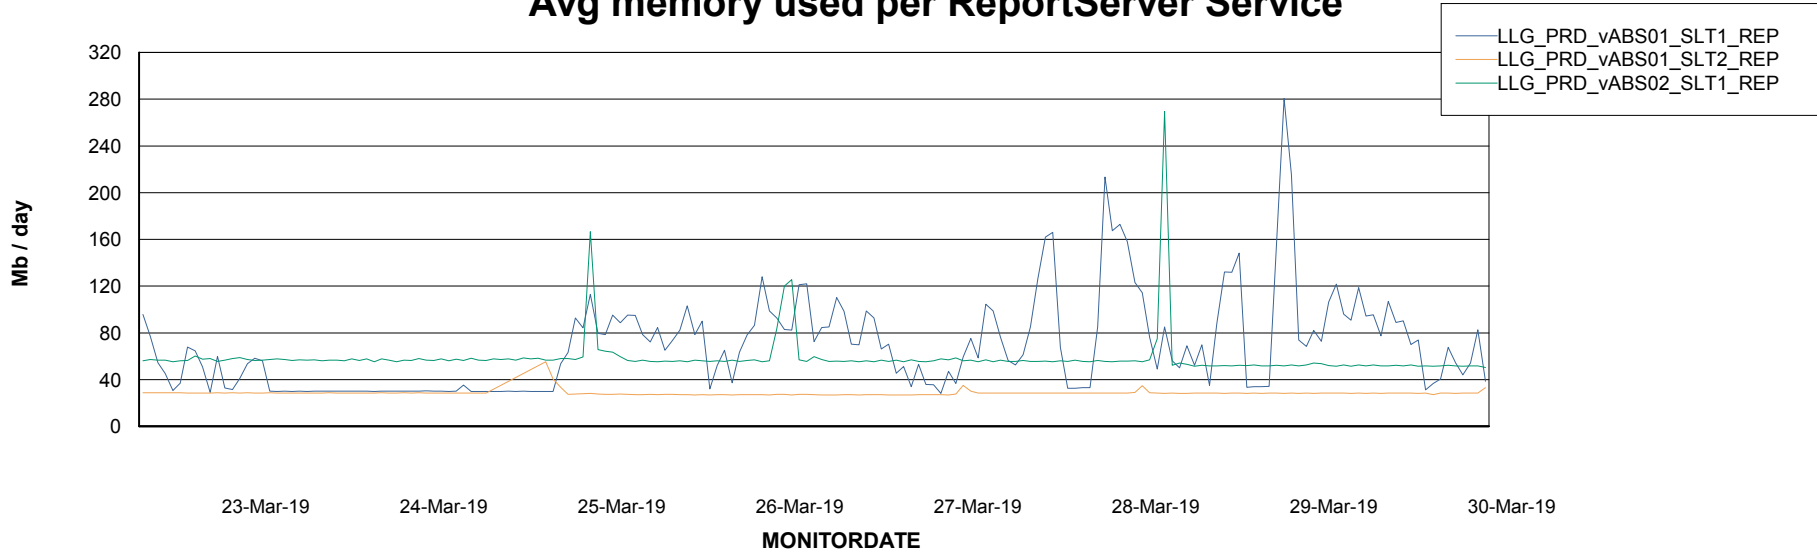

ABSSolute Application ReportServer Services

Avg memory used per ReportServer Service