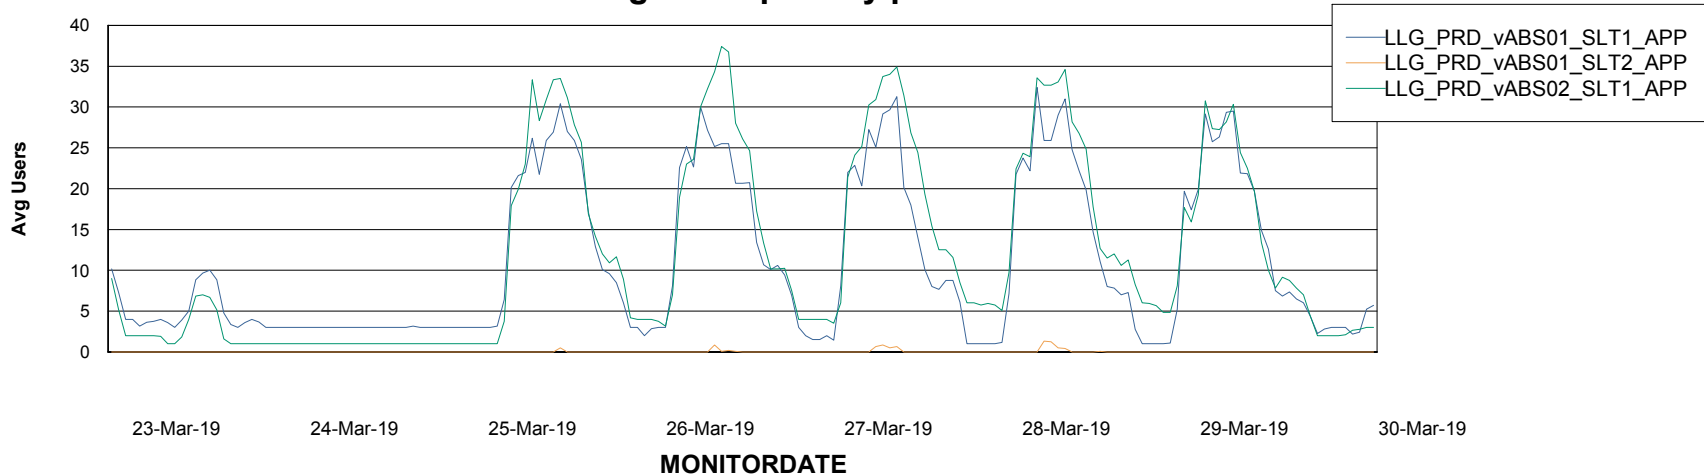

Weekly SLA Customer Report

Customer LLG_Production
Database ID 53

ABSolute Application Server Services

Avg memory used per ABS Server Service

Avg users per day per ABS server

Weekly SLA Customer Report

Customer LLG_Production
Database ID 53