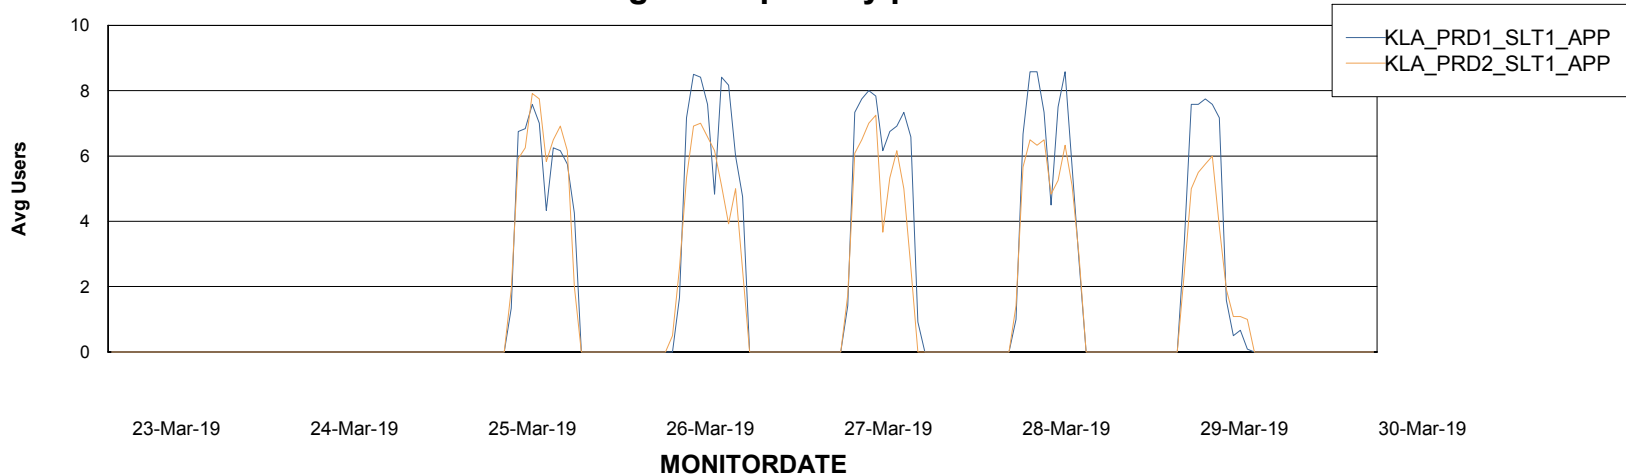

Avg users per day per ABS server