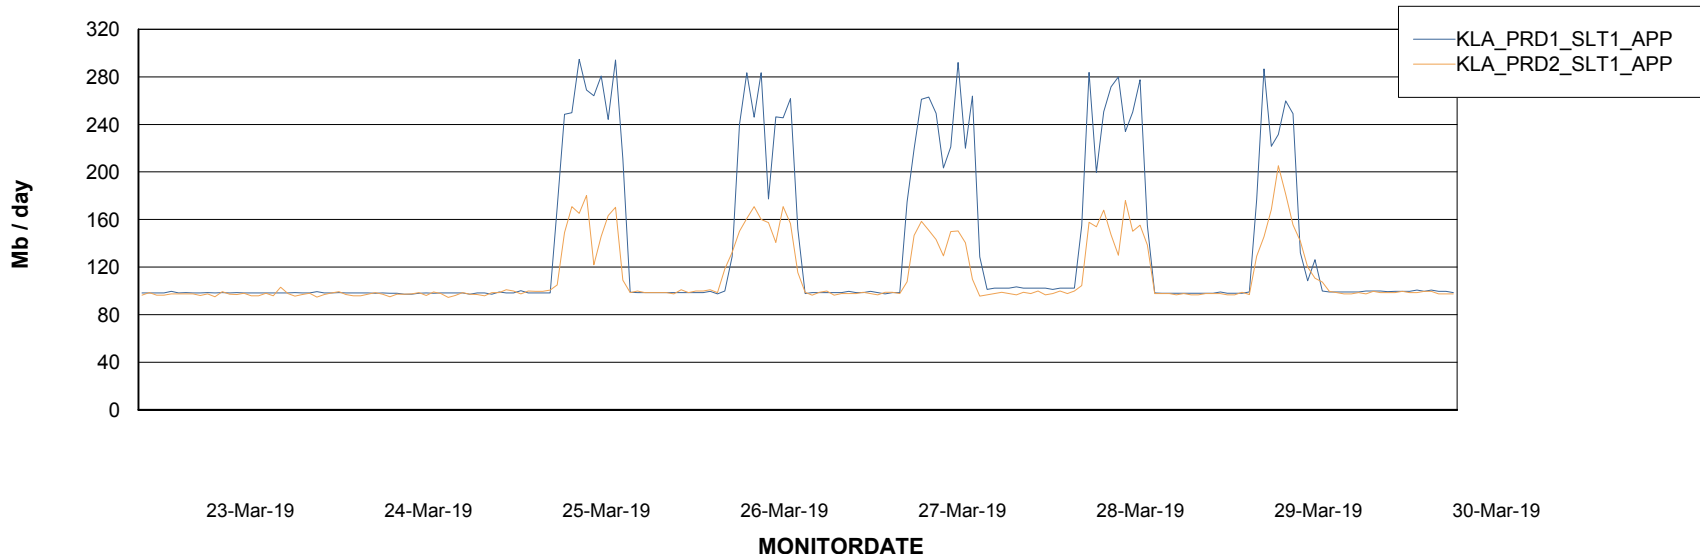

ABSSolute Application Server Services

Avg memory used per ABS Server Service