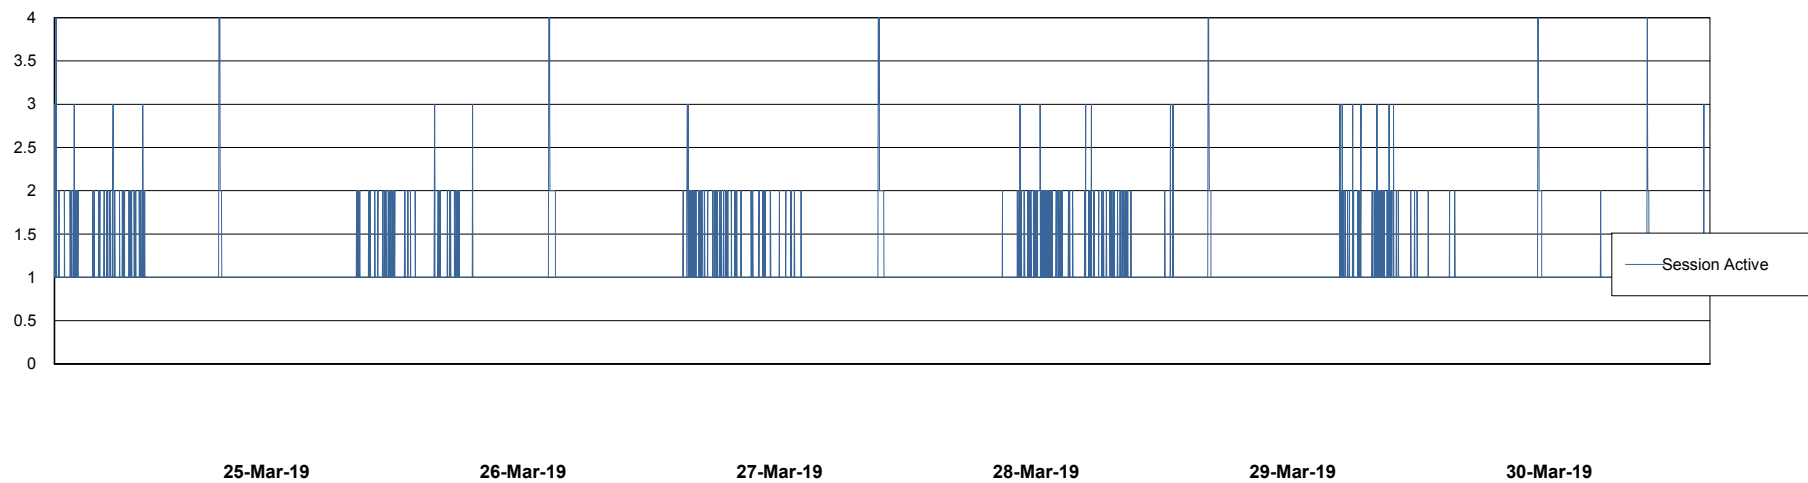

Database Performance KLADB_Production

DB Processes Max 500
DB Sessions Max 772