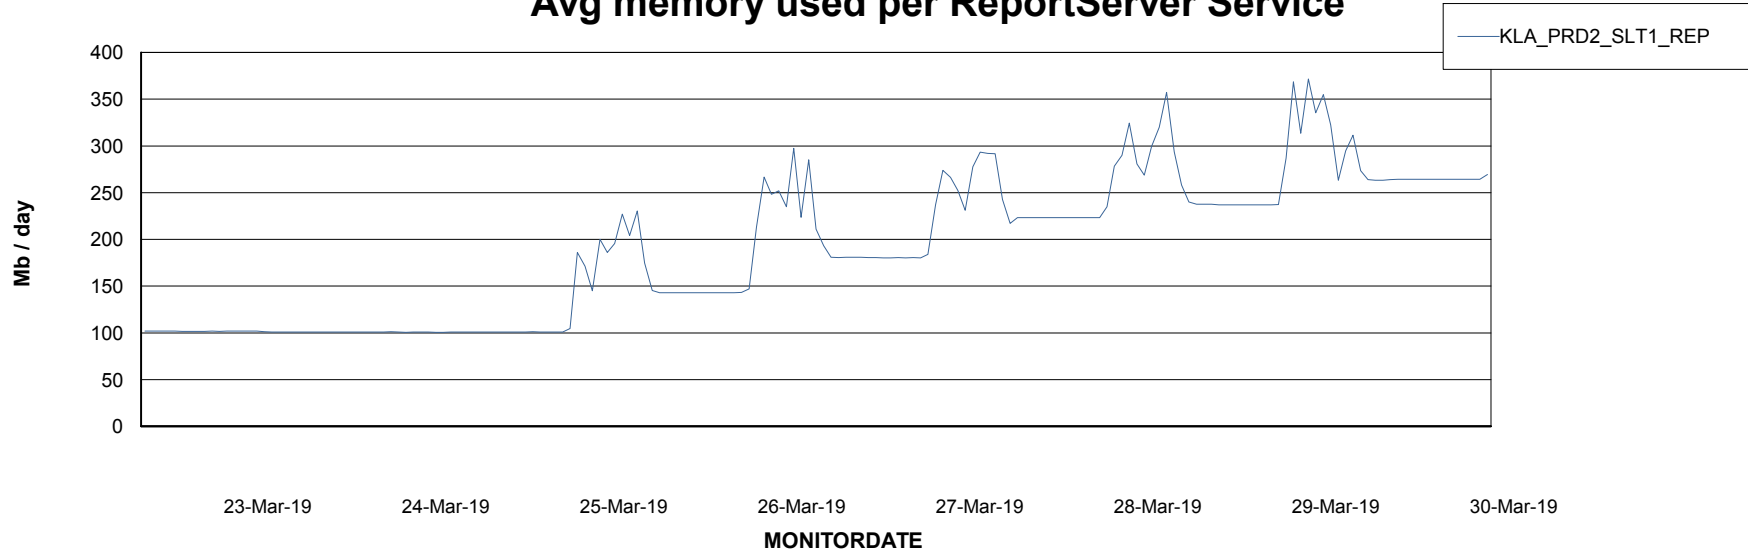

ABSSolute Application ReportServer Services

Avg memory used per ReportServer Service