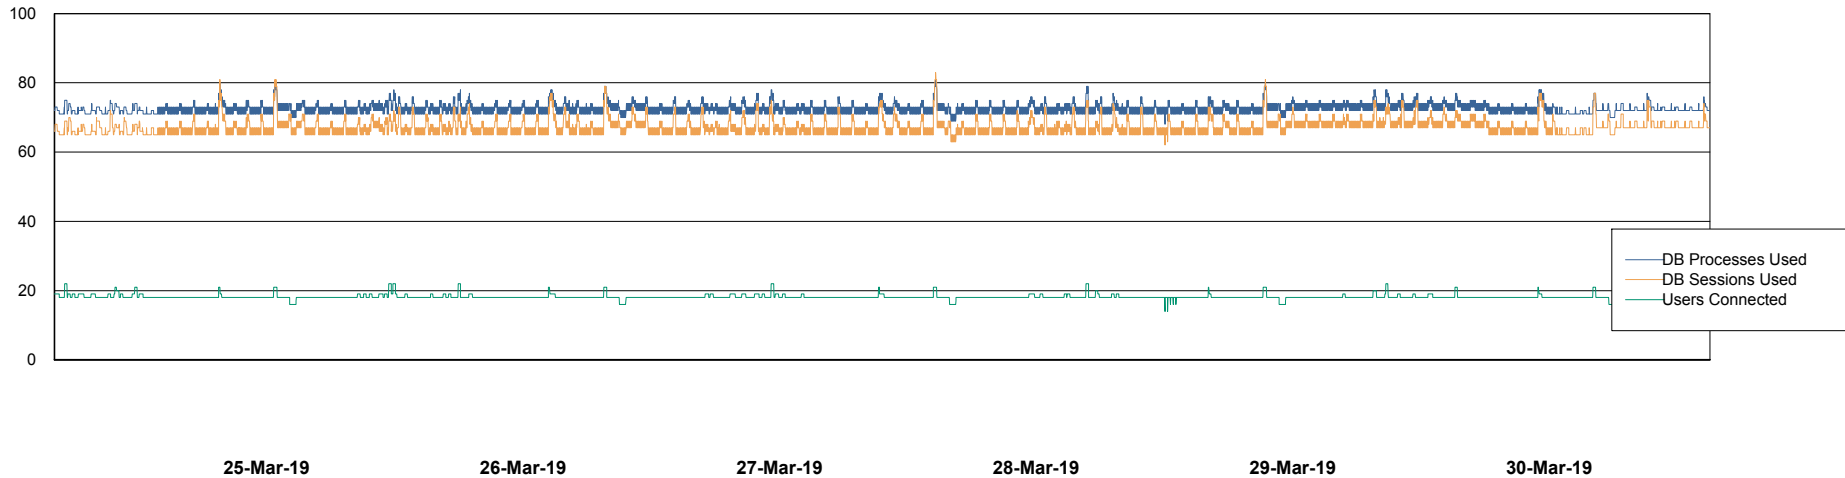

Database Performance KLADB_Production

DB Processes Max 500
DB Sessions Max 772