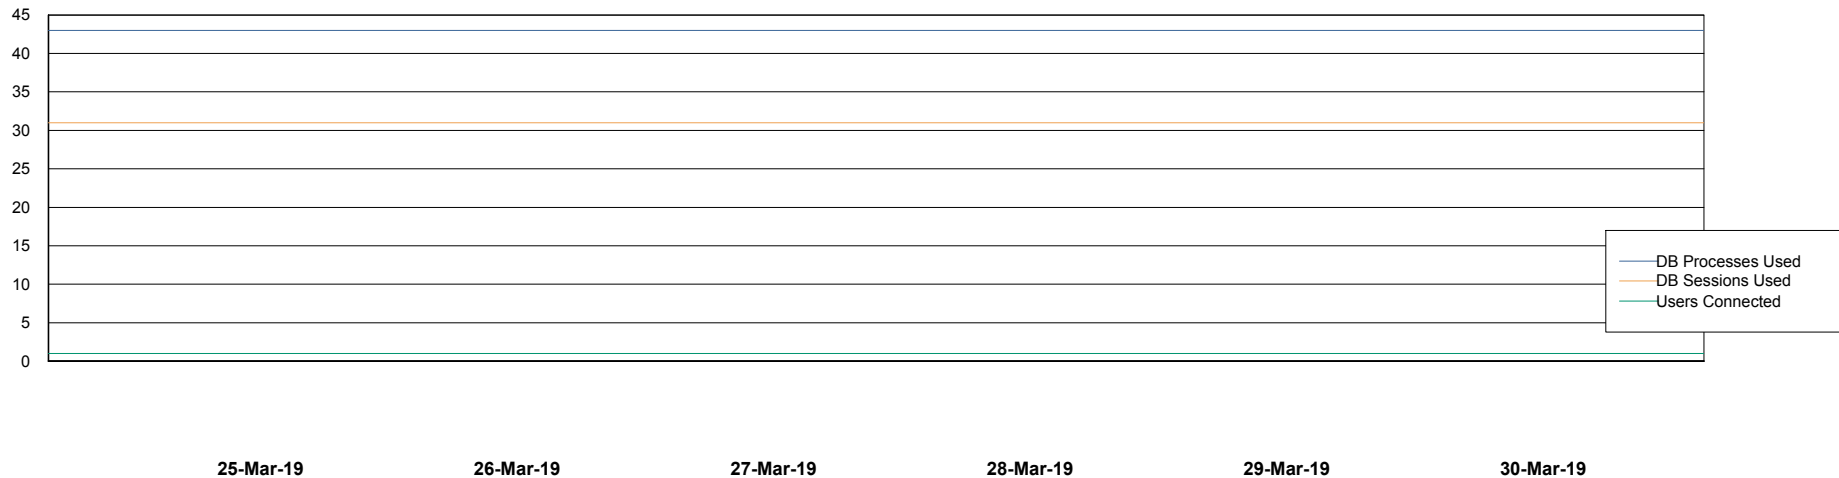

Database Performance KLADB_Standby

DB Processes Max 500
DB Sessions Max 772